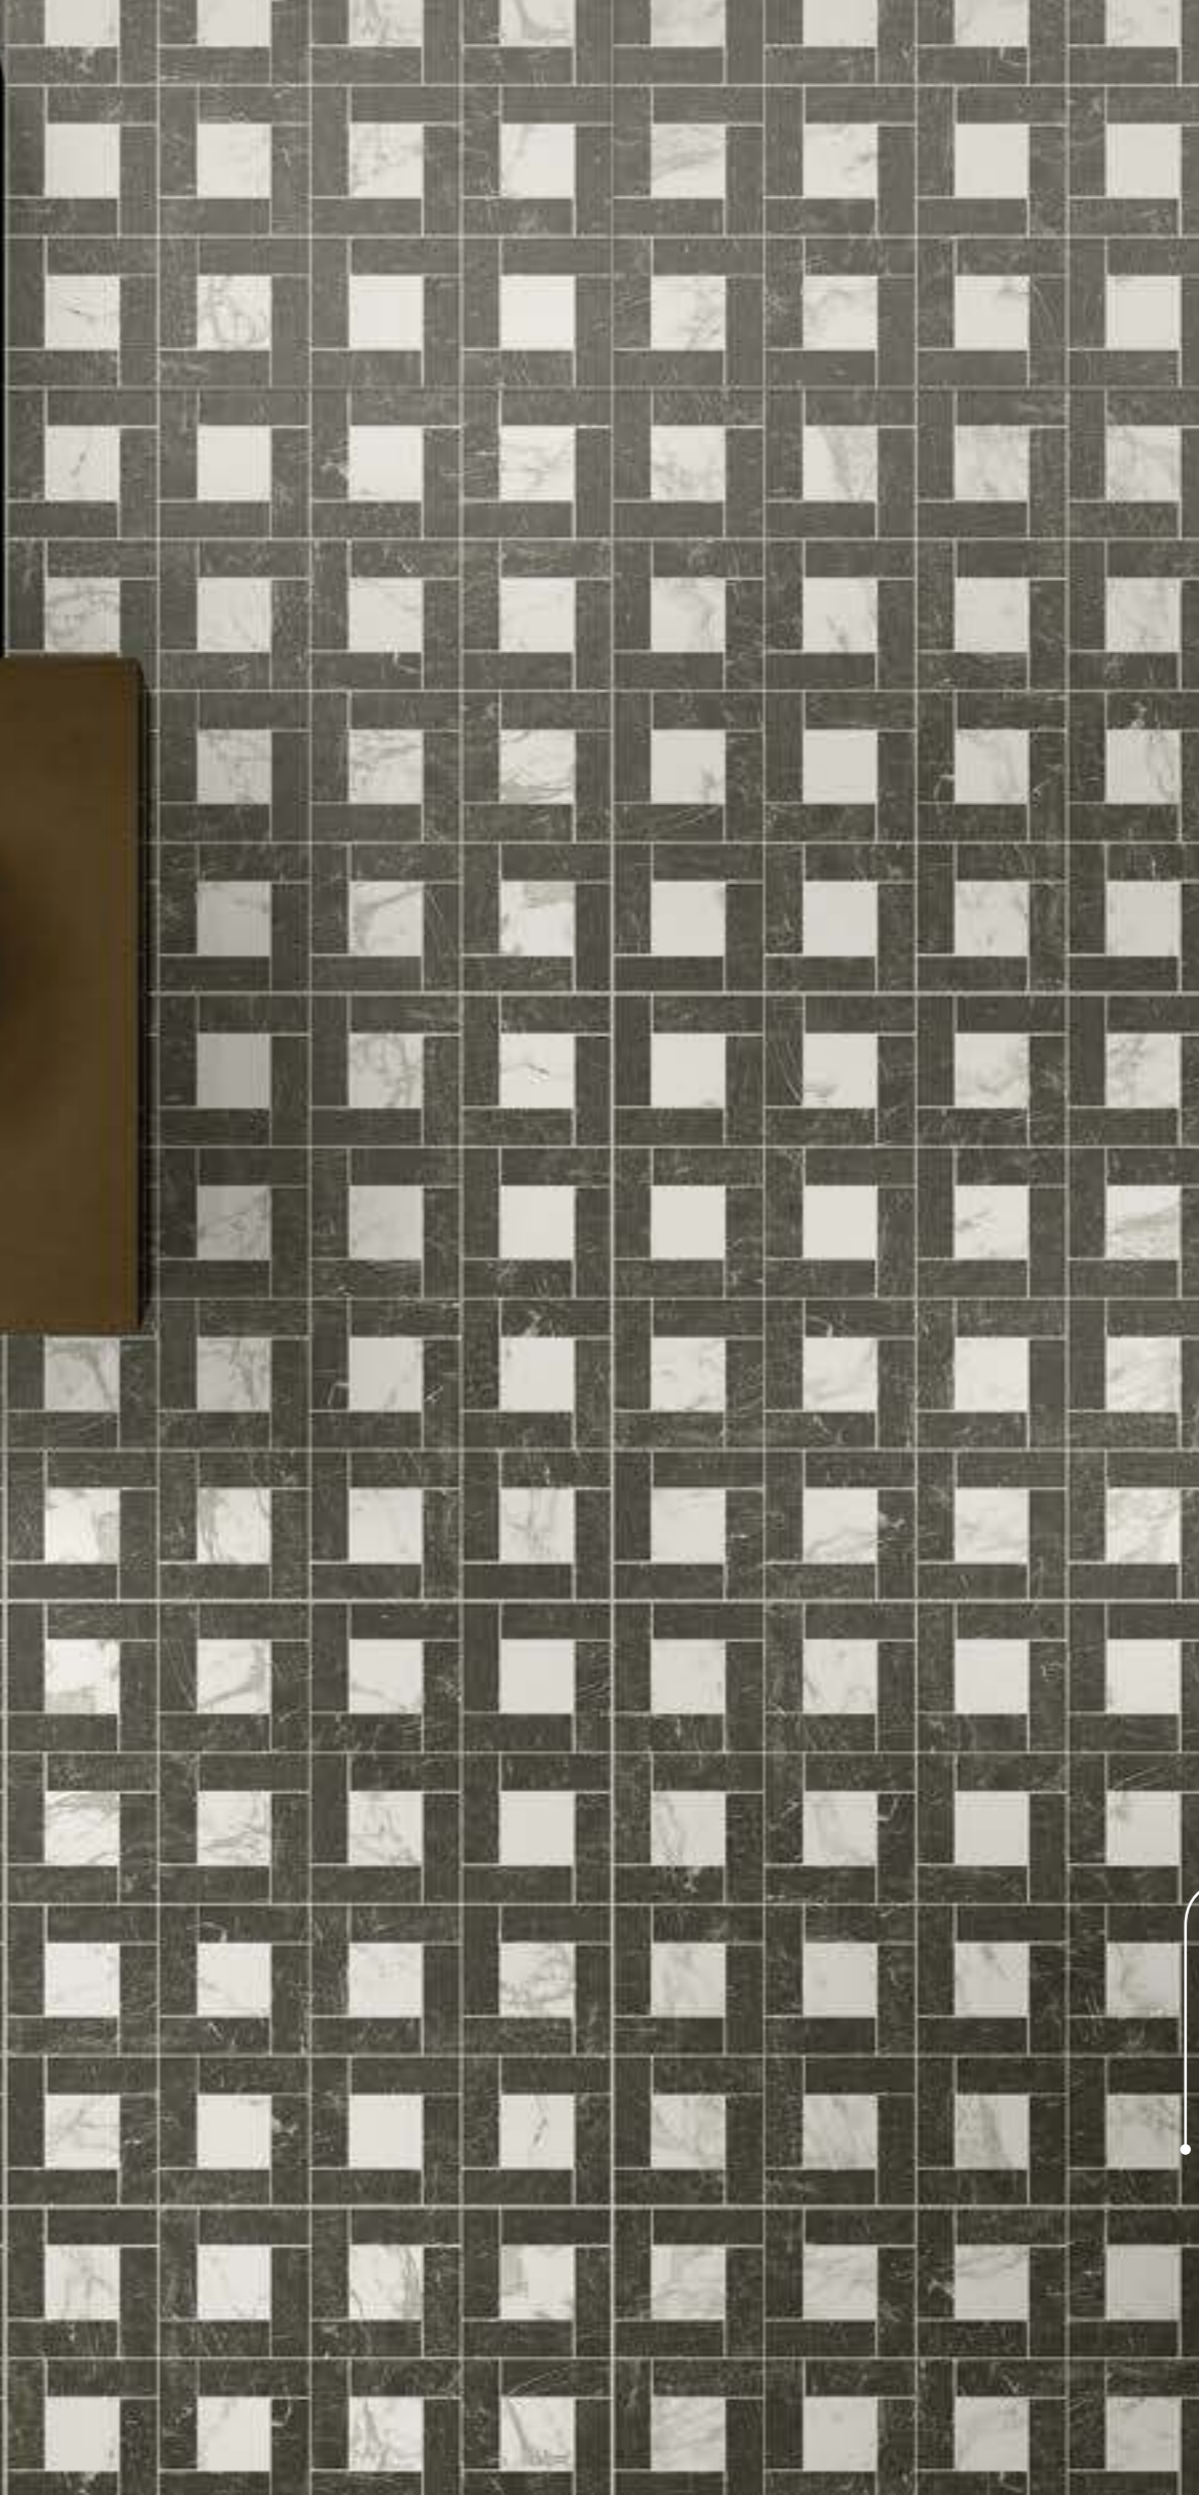

Class White
Кл. сс. У. йт.
45x45

Class White Inserto
Precious
Кл. сс. У. йт. Вст. вк.
Прэшес
45x45

Class сочетает эстетические качества мрамора с высокими техническими характеристиками мраморной плитки Italon.
Class unisce le qualità estetiche del marmo alle straordinarie prestazioni tecniche del gres porcellanato Italon.
Class combines the aesthetics of marble and the extraordinary technical performance of Italon porcelain tiles.