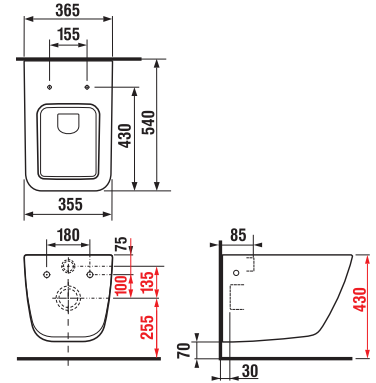

Please mind the connection height.

WE RECOMMEND COMBINING WITH

PAGE 133

SEAT AND COVER PURE

Article number	Description
H8934213000631	duroplast seat and cover, quick-mount system, stainless steel hinges
H8934223000631	duroplast seat and cover, quick-mount system, stainless steel hinges, Slowclose mechanism

Spare parts:	
H8914220000631	fast-clamping steel hinges for seat and cover Pure H893421/H893422
H8914250000001	bolt caps for duroplast seat and cover H893421/H893422