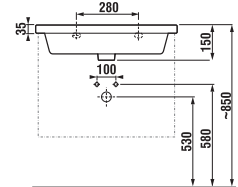

WASHBASINS / MIO-N DESIGN LINE /

WASHBASIN MIO-N 55 CM

JIKA•perla

Article number	Description	yyy: 104
H812712xxx1041	washbasin 55 cm	x
Optional:		
H8903490000001	installation kit for washbasins	
H8942460000001	space-saving siphon, distance between the corner valves is 200 mm, DN40	
H3747100040001	washbasin siphon Mio 5/4" – 32 mm, brass, chrome	

VANITY UNIT FOR WASHBASIN MIO-N 55 CM

white/glossy front

ash

Article number	Description	Colour	
		white/glossy front	ash
H40J7134015001	vanity unit for washbasin 55x45 cm H812712, 2 drawers	x	
H40J7134013421	vanity unit for washbasin 55x45 cm H812712, 2 drawers		x
Optional:			
H4944021760001	Cube legs for wall mounted sink cabinets, chrome, 1 pair, 240 mm		

Please combine these vanity units with the space-saving JIKA siphon H8942460000001.
NOTE: the spacing for corner valves in this case must be 200 mm.

WASHBASIN MIO-N 60 CM

JIKA•perla

Article number	Description	yyy: 104
H812713xxx1041	washbasin 60 cm	x
Optional:		
H8903490000001	installation kit for washbasins	
H8942460000001	space-saving siphon, distance between the corner valves is 200 mm, DN40	
H3747100040001	washbasin siphon Mio 5/4" – 32 mm, brass, chrome	

VANITY UNIT FOR WASHBASIN MIO-N 60 CM

white/glossy front

ash

Article number	Description	Colour	
		white/glossy front	ash
H40J7144015001	vanity unit for washbasin 60x45 cm H812713, 2 drawers	x	
H40J7144013421	vanity unit for washbasin 60x45 cm H812713, 2 drawers		x
Optional:			
H4944021760001	Cube legs for wall mounted sink cabinets, chrome, 1 pair, 240 mm		

Please combine these vanity units with the space-saving JIKA siphon H8942460000001.
NOTE: the spacing for corner valves in this case must be 200 mm.