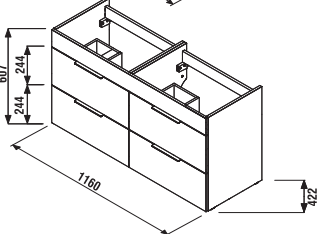

1. **1+1 PACK**
   cabinet + washbasin
2. Safe delivery
   - Space-saving transport packaging
   - Simple handling

The vanity unit is not available as a spare part.