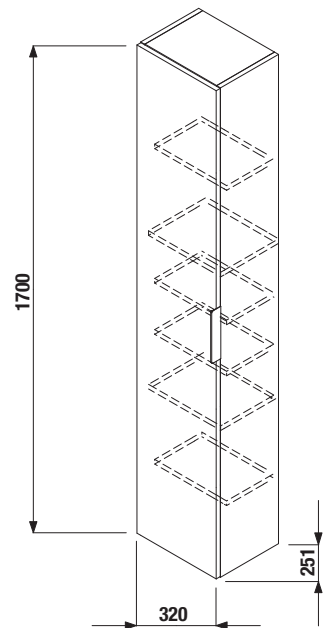

PROJECT AND OTHER PRODUCTS