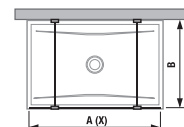

Article number	Glass dimensions (mm)		Shower tray dimensions (mm)	
	X	V	A	B
H267420	1180	2000	1200	800/900
H267421	1280	2000	1300	800/900
H267422	1380	2000	1400	800/900