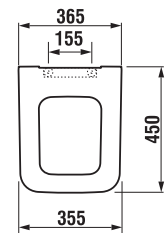

## SEAT AND COVER PURE

| Article number      | Description   |
|---------------------|---|
| H8934213000631      | duroplast seat and cover, quick-mount system, stainless steel hinges                      |
| H8934223000631      | duroplast seat and cover, quick-mount system, stainless steel hinges, Slowclose mechanism |
| <b>Spare parts:</b> |   |
| H8914220000631      | fast-clamping steel hinges for duroplast seat and cover Pure H893421/H893422              |
| H8914250000001      | bolt caps for duroplast seat and cover H893421/H893422                                    |