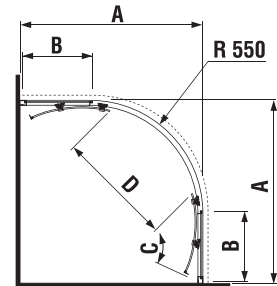

SHOWER SCREENS, ENCLOSURES, DOORS AND TRAYS /

NEW

CORNER SHOWER ENCLOSURE NION 4 PIECES

* Available from 3rd quarter of 2021

JIKA • perla
GLASS

Corner shower enclosure 800, 900 and 1000 mm, 550 mm radius, glossy silver-colour profile, 6mm transparent glass or arctic glass with special JIKA perla GLASS treatment, chromed handles.

Article number	Dimension (mm)	Height (mm)	Thickness (mm)	Glass design
H2532N10026681	800	1950	6	transparent
H2532N20026681	900	1950	6	transparent
H2532N30026681	1000	1950	6	transparent
H2532N10026661	800	1950	6	arctic
H2532N20026661	900	1950	6	arctic
H2532N30026661	1000	1950	6	arctic

charge 668 – transparent glass
charge 666 – arctic decor

Article number	Dimensional options (mm)		Dimension (mm) B	Dimension (mm) C	Entrance width (mm) D
	A min	A max			
H2532N1	780	795	210	390	400
H2532N2	880	895	310	390	530
H2532N3	980	995	410	390	530

All shower enclosures are exclusively supplied with the JIKA perla GLASS finish on the inner side of the screen.

NEW

SQUARE SHOWER ENCLOSURE NION 4 PIECES

* Available from 3rd quarter of 2021

JIKA • perla
GLASS

Shower enclosure 800, 900 and 1000 mm, square, glossy silver-colour profile, 6mm transparent glass or arctic design glass with special JIKA perla GLASS treatment, chromed handles.

Article number	Dimension (mm)	Height (mm)	Thickness (mm)	Glass design
H2512N10026681	800	1950	6	transparent
H2512N20026681	900	1950	6	transparent
H2512N30026681	1000	1950	6	transparent
H2512N10026661	800	1950	6	arctic
H2512N20026661	900	1950	6	arctic
H2512N30026661	1000	1950	6	arctic

charge 668 – transparent glass
charge 666 – arctic decor

Article number	Dimensional options (mm)		Dimension (mm) B	Dimension (mm) C	Entrance width (mm) D
	A min	A max			
H2512N1	780	795	326	386	420
H2512N2	880	895	376	436	490
H2512N3	980	995	426	486	560