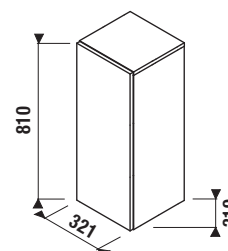

## MEDIUM CABINET MIO-N

white/glossy front

ash

| Article number | Description  | Colour             |     |
|----------------|--|--------------------|-----|
|                |  | white/glossy front | ash |
| H43J7111305001 | medium cabinet, 1 door left/right, 2 glass shelves | x                  |     |
| H43J7111303421 | medium cabinet, 1 door left/right, 2 glass shelves |                    | x   |