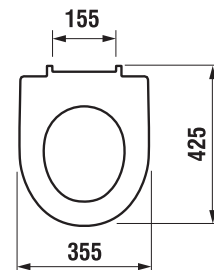

Floorstanding WCs recommended to be combined with H893710, see page 163.

PROJECT AND OTHER PRODUCTS