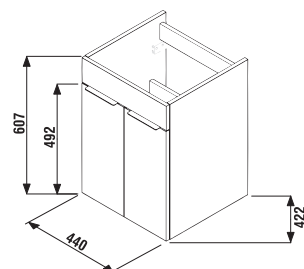

1. **1+1 PACK**
   cabinet + washbasin
2. Safe delivery
   - Space-saving transport packaging
   - Simple handling