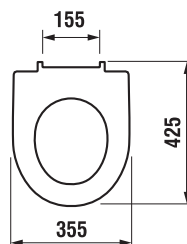

WALLHUNG WCs AND BIDETS /

DUROPLAST SEAT AND COVER LYRA PLUS

Article number	Description
H8903840000631	duroplast seat and cover, fast-clamping, steel hinges
H8903850000631	duroplast seat and cover, fast-clamping, Slowclose, steel hinges
Spare parts:	
H8923840000001	Slowclose hinges for Lyra plus seat H8903850000631, spare part
H8923850000001	metal quick-release clamps for ceramics for Lyra plus H890384/H890385 seat mounting
H8923860000001	set of stops for Lyra plus H890384/H890385 seats

DUROPLAST SEAT AND COVER LYRA PLUS

Article number	Description
H8933843000631	seat and cover, steel hinges – for wallhung WC Lyra plus
H8933853000001	seat and cover, duroplast, Slowclose lowering mechanism, plastic hinges – for wallhung WCs Lyra plus

THERMOPLAST SEAT AND COVER LYRA PLUS

Article number	Description
H8933870000001	thermoplast seat and cover, plastic hinges – for wallhung WC Lyra plus

WALLHUNG BIDET LYRA PLUS

Article number	Description
H8303810003041	wallhung bidet with holes
H8303810003021	wallhung bidet, without side holes for water inlet

Optional:	
H8903490008901	installation kit with white covers
H8903490008911	installation kit with chrome-plated covers
H8929920000001	Laufen levelling tape
H8926950000001	Laufen damper kit
H8946140000001	Laufen leveling paste

WE RECOMMEND
COMBINING WITH

PAGE 133