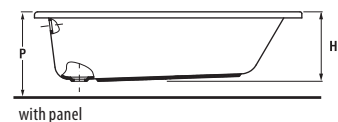

BATHTUBS AND BATH SCREENS /

BATH SCREEN TIGO 1 PIECE STRAIGHT

Bath screen 600 mm left/right, 1-piece, polished silver profile, 6 mm thick transparent glass with JIKA perla Glass finish.

Article number	Width (mm)	Height (mm)	Thickness (mm)	Glass design
H2562140026681*	600	1500	6	transparent glass

* article number changed 06/2021

Product available from the 3rd quarter of 2021.

JIKA perla GLASS

ACRYLIC BATHTUB LYRA

Areas shown in this colour are not recommended for placing a bathtub outlet or a bathtub mixer outlet.

These areas are recommended for placing a bathtub outlet or a bathtub mixer outlet.

E = edge width of bathtub

Article number	Description	Capacity
H2298390000001	bathtub 1 500 × 700 mm, including support feet	124 l
H2308390000001	bathtub 1 600 × 700 mm, including support feet	159 l
H2288390000001	bathtub 1 600 × 750 mm, including support feet	170 l
H2318390000001	bathtub 1 700 × 700 mm, including support feet	178 l
H2328390000001	bathtub 1 700 × 750 mm, including support feet	180 l

Optional:

H2968320000001	front panel 1 700 × 560 mm
H2968310000001	front panel 1 600 × 560 mm
H2968300000001	front panel 1 500 × 500 mm
H2968370000001	side panel 750 × 560 mm
H2968360000001	side panel 700 × 560 mm
H2968380000001	side panel 700 × 500 mm
H2948150040001	automatic overflow including siphon 40/50 mm, length 550 mm, plastic body of overflow
H2948160040001	automatic overflow including siphon 40/50 mm, length 550 mm, brass body of overflow
H2948170040001	automatic overflow with inlet, including siphon 40/50 mm, length 550 mm, plastic body of overflow
H2948180040001	automatic overflow with inlet, including siphon 40/50 mm, length 550 mm, brass body of overflow

For pictures and technical charts of bathtub overflows, please see page 196.

Dimension