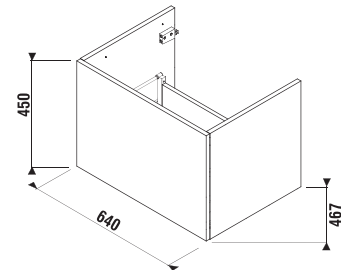

## UNDER-WASHTOP VANITY UNIT CUBITO

white/glossy front

oak

| Article number | Description                                | Colour                 |     |
|----------------|--|------------------------|-----|
|                |  | white/<br>glossy front | oak |
| H41J4243015001 | under-washtop vanity unit, 64 cm, 1 drawer | x                      |     |
| H41J4243015191 | under-washtop vanity unit, 64 cm, 1 drawer |                        | x   |