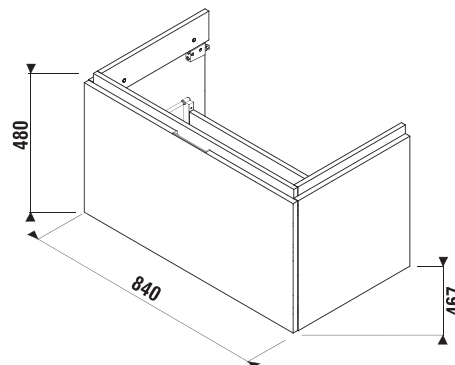

## VANITY UNIT FOR WASHBASIN CUBITO 85 CM

white/glossy front

oak

| Article number | Description                                       | Colour             |     |
|----------------|---|--------------------|-----|
|                |   | white/glossy front | oak |
| H40J4263015001 | vanity unit for washbasin 85 cm H810426, 1 drawer | x                  |     |
| H40J4263015191 | vanity unit for washbasin 85 cm H810426, 1 drawer |                    | x   |