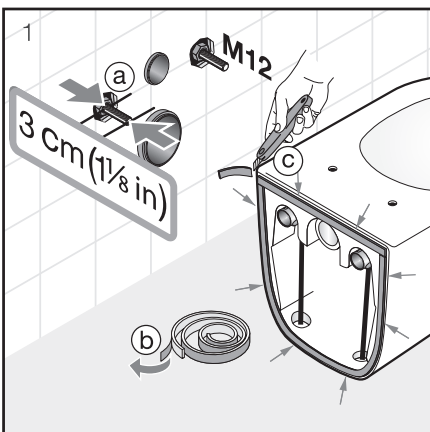

Install using levelling tape H892992000001 and H892695000001 damper kit:

Installation Mio rimless