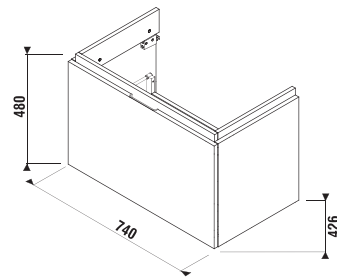

## VANITY UNIT FOR ASYMMETRIC WASHBASIN CUBITO 75 CM

white/glossy front

oak