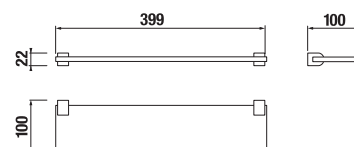

GLASS SHELF 40 CM PURE

Article number	Description
H3853B10040001	glass shelf with holders, wall mounted, L=400 mm, frosted glass/chrome