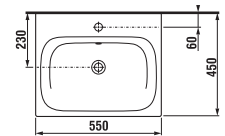

WASHBASINS / MIO-N DESIGN LINE /

WASHBASIN MIO-N 55 CM

JIKA•perla

Article number	Description	yyy: 104
H812712xxx1041	washbasin 55 cm	x
Optional:		
H8903490000001	installation kit for washbasins	
H8942460000001	space-saving siphon, distance between the corner valves is 200 mm, DN40	
H3747100040001	washbasin siphon Mio 5/4" – 32 mm, brass, chrome	

VANITY UNIT FOR WASHBASIN MIO-N 55 CM

white/glossy front

ash

Article number	Description	Colour	
		white/glossy front	ash
H40J7134015001	vanity unit for washbasin 55x45 cm H812712, 2 drawers	x	
H40J7134013421	vanity unit for washbasin 55x45 cm H812712, 2 drawers		x
Optional:			
H4944021760001	Cube legs for wall mounted sink cabinets, chrome, 1 pair, 240 mm		

Please combine these vanity units with the space-saving JIKA siphon H8942460000001.
NOTE: the spacing for corner valves in this case must be 200 mm.

WASHBASIN MIO-N 60 CM

JIKA•perla

Article number	Description	yyy: 104
H812713xxx1041	washbasin 60 cm	x
Optional:		
H8903490000001	installation kit for washbasins	
H8942460000001	space-saving siphon, distance between the corner valves is 200 mm, DN40	
H3747100040001	washbasin siphon Mio 5/4" – 32 mm, brass, chrome	

VANITY UNIT FOR WASHBASIN MIO-N 60 CM

white/glossy front

ash

Article number	Description	Colour	
		white/glossy front	ash
H40J7144015001	vanity unit for washbasin 60x45 cm H812713, 2 drawers	x	
H40J7144013421	vanity unit for washbasin 60x45 cm H812713, 2 drawers		x
Optional:			
H4944021760001	Cube legs for wall mounted sink cabinets, chrome, 1 pair, 240 mm		

Please combine these vanity units with the space-saving JIKA siphon H8942460000001.
NOTE: the spacing for corner valves in this case must be 200 mm.