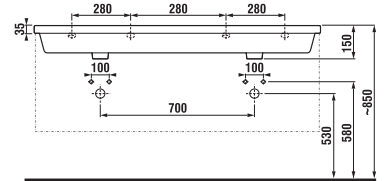

WASHBASINS / MIO-N DESIGN LINE /

DOUBLE WASHBASIN MIO-N 130 CM

JIKA • perla

Article number Description yyy: 104

H814714xxx1041 double washbasin 130 cm* x

* Leveling paste is included in the package

Optional:

H8903490000001 installation kit for washbasins

H8942460000001 space-saving siphon, distance between the corner valves is 200 mm, DN40

H3747100040001 washbasin siphon Mio 5/4" – 32 mm, brass, chrome

VANITY UNIT FOR DOUBLE WASHBASIN MIO-N 130 CM

Article number Description Colour

H40J7184015001 vanity unit for double washbasin 130x45 cm H814714, 4 drawers white/glossy front x ash

H40J7184013421 vanity unit for double washbasin 130x45 cm H814714, 4 drawers x

Optional:

H4944021760001 Cube legs for wall mounted sink cabinets, chrome, 1 pair, 240 mm

For this 4-drawer cabinet, always use one pair of legs for support H4944021760001*.

Please combine these vanity units with the space-saving JIKA siphon H8942460000001.

NOTE: the spacing for corner valves in this case must be 200 mm.

SMALL WASHBASIN MIO-N 45 CM

JIKA • perla

Article number Description yyy: 106

H815714xxx1061 small washbasin 45 cm, asymmetric x

Optional:

H8903490000001 installation kit for washbasins

H3747100040001 washbasin siphon Mio 5/4" – 32 mm, brass, chrome

H8942490000001 siphon, chromed ABS, height-adjustable from 175 to 270 mm, high of water seal 75 mm, flow-rate capacity of 45 l, with decorative rings (can also be used without decorative rings)

VANITY UNIT FOR WASHBASIN MIO-N 45 CM

Article number Description Colour

H40J7112005001 vanity unit for small washbasin 45x25 cm H815714, 2 drawers white/glossy front x ash

H40J7112003421 vanity unit for small washbasin 45x25 cm H815714, 2 drawers x