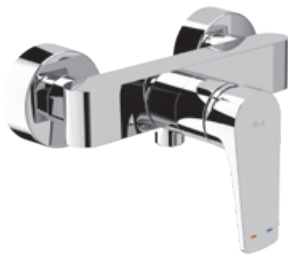

FAUCETS AND SHOWER ACCESSORIES /

SHOWER FAUCET WITHOUT SHOWER SET CUBITO-N

Article number	Description
H3311X70044001	single lever shower mixer, wall mounted, without shower set, chrome
Optional:	
H3651X00043621	shower set (hand shower $\varnothing$ 130 mm, 4 functions, shower holder, shower hose 1700 mm), chrome
H3651X00043631	shower set (hand shower 130x130 mm, 4 functions, shower holder, shower hose 1700 mm), chrome
H3651X00044721	shower set (hand shower $\varnothing$ 130 mm, 4 functions, sliding bar 700 mm, soap dish, shower hose 1700 mm), chrome
H3651X00044731	shower set (hand shower 130x130 mm, 4 functions, sliding bar 700 mm, soap dish, shower hose 1700 mm), chrome
A5B4961TPO	plastic shelf for wall mounted shower faucet, smoke grey