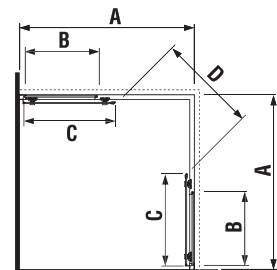

SHOWER SCREENS, ENCLOSURES, DOORS AND TRAYS /

NEW

CORNER SHOWER ENCLOSURE NION 4 PIECES

* Available from 3rd quarter of 2021

JIKA • perla
GLASS

Corner shower enclosure 800, 900 and 1000 mm, 550 mm radius, glossy silver-colour profile, 6mm transparent glass or arctic glass with special JIKA perla GLASS treatment, chromed handles.

Article number	Dimension (mm)	Height (mm)	Thickness (mm)	Glass design
H2532N10026681	800	1950	6	transparent
H2532N20026681	900	1950	6	transparent
H2532N30026681	1000	1950	6	transparent
H2532N10026661	800	1950	6	arctic
H2532N20026661	900	1950	6	arctic
H2532N30026661	1000	1950	6	arctic

charge 668 – transparent glass
charge 666 – arctic decor

Article number	Dimensional options (mm)		Dimension (mm) B	Dimension (mm) C	Entrance width (mm) D
	A min	A max			
H2532N1	780	795	210	390	400
H2532N2	880	895	310	390	530
H2532N3	980	995	410	390	530

All shower enclosures are exclusively supplied with the JIKA perla GLASS finish on the inner side of the screen.

NEW

SQUARE SHOWER ENCLOSURE NION 4 PIECES

* Available from 3rd quarter of 2021

JIKA • perla
GLASS

Shower enclosure 800, 900 and 1000 mm, square, glossy silver-colour profile, 6mm transparent glass or arctic design glass with special JIKA perla GLASS treatment, chromed handles.

Article number	Dimension (mm)	Height (mm)	Thickness (mm)	Glass design
H2512N10026681	800	1950	6	transparent
H2512N20026681	900	1950	6	transparent
H2512N30026681	1000	1950	6	transparent
H2512N10026661	800	1950	6	arctic
H2512N20026661	900	1950	6	arctic
H2512N30026661	1000	1950	6	arctic

charge 668 – transparent glass
charge 666 – arctic decor

Article number	Dimensional options (mm)		Dimension (mm) B	Dimension (mm) C	Entrance width (mm) D
	A min	A max			
H2512N1	780	795	326	386	420
H2512N2	880	895	376	436	490
H2512N3	980	995	426	486	560