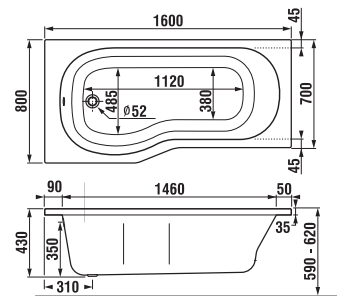

built-in version