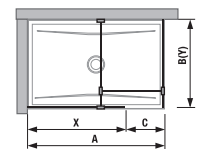

SHOWER SCREENS, ENCLOSURES, DOORS AND TRAYS /

GLASS WALL PURE SIDE-MOUNTED, INCL. SHORT GLASS 70, 80 CM

Article number	Description
H2684210026681	glass wall, side-mounted 700 mm, for shower trays 1200×800 mm, 1200×900 mm, 1300×800 mm and 1300×900 mm, JIKA perla GLASS finish, incl. short glass, moulding to join two glass panes, side moulding and a bracket
H2684220026681	glass wall, side-mounted 800 mm for shower trays 1400×800 mm and 1400×900 mm, JIKA perla GLASS finish, incl. short glass, moulding to join two glass panes, side moulding and a bracket

Article number	Glass dimensions (mm)			Shower tray dimensions (mm)		Entrance dimensions (mm)
	X	Y	V	A	B	C
H268421	697	200	2000	1200/1300	800/900	503/603
H268422	797	200	2000	1400	800/900	603

GLASS WALL PURE SIDE-MOUNTED, INCL. SHORT GLASS 120, 130, 140 CM

Article number	Description
H2674260026681	glass wall, side-mounted 1200 mm, for shower trays 1200×800 mm and 1200×900 mm, JIKA perla GLASS finish, incl. short glass, moulding to join two glass panes, side moulding and a bracket
H2674270026681	glass wall, side-mounted 1300 mm, for shower trays 1300×800 mm and 1300×900 mm, JIKA perla GLASS finish, incl. short glass, moulding to join two glass panes, side moulding and a bracket
H2674280026681	glass wall, side-mounted 1400 mm, for shower trays 1400×800 mm and 1400×900 mm, JIKA perla GLASS finish, incl. short glass, moulding to join two glass panes, side moulding and a bracket

Article number	Glass dimensions (mm)			Shower tray dimensions (mm)		Entrance dimensions (mm)
	X	Y	V	A	B	C
H267426	1200	200	2000	1200	800/900	600/700
H267427	1300	200	2000	1300	800/900	600/700
H267428	1400	200	2000	1400	800/900	600/700

GLASS WALL/WALK IN PURE CORNER VERSION