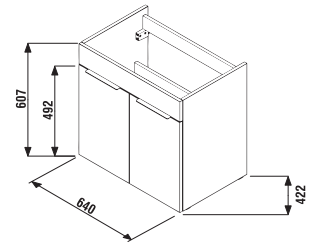

VANITY UNITS WITH WASHBASINS / CUBE /

VANITY UNIT WITH WASHBASIN CUBE 65 CM

Article number	Description	Colour	
		white/semi-gloss front	dark oak
H4536011763001	vanity unit with 2 doors incl. washbasin 65 × 43 cm	x	
H4536011763021	vanity unit with 2 doors incl. washbasin 65 × 43 cm		x

Article number	Description	Colour	
		white/semi-gloss front	dark oak
H4536021763001	vanity unit with 2 drawers incl. washbasin 65 × 43 cm	x	
H4536021763021	vanity unit with 2 drawers incl. washbasin 65 × 43 cm		x

The vanity unit is not available as a spare part.

1+1 PACK
cabinet + washbasin
- Safe delivery
- Space-saving transport packaging
- Simple handling

VANITY UNIT WITH WASHBASIN CUBE 80 CM

Article number	Description	Colour	
		white/semi-gloss front	dark oak
H4537521763001	vanity unit with 2 doors incl. washbasin 80 × 43 cm	x	
H4537521763021	vanity unit with 2 doors incl. washbasin 80 × 43 cm		x

Article number	Description	Colour	
		white/semi-gloss front	dark oak
H4537621763001	vanity unit with 2 drawers incl. washbasin 80 × 43 cm	x	
H4537621763021	vanity unit with 2 drawers incl. washbasin 80 × 43 cm		x

The vanity unit is not available as a spare part.

1+1 PACK
cabinet + washbasin
- Safe delivery
- Space-saving transport packaging
- Simple handling

PROJECT AND OTHER PRODUCTS