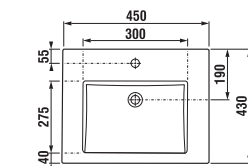

1. **1+1 PACK**
   cabinet + washbasin
2. Safe delivery
   - Space-saving transport packaging
   - Simple handling