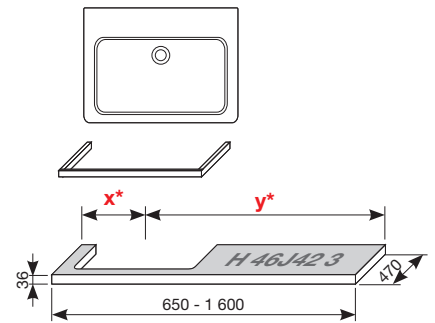

When ordering a washtop with one cut-out longer than 1600 mm, use product No. **H 46J42 4**, from the section with two cutouts. For dimension **z***, enter 0 mm, and in that case the counter will have only one cut-out.

WASHTOP WITH 2 CUT-OUTS

(available in these colours: oak - 519, white - 500)

Choose washbasin:

- ☐ 45 cm ☐ 55 cm ☐ 60 cm ☐ 65 cm ☐ 75 cm

Enter the surface finish (colour) and the specific dimensions you want **x***, **y*** and **z***:

- ☐ **H 46J42 4** colour ..... **x*** ..... mm
  y* ..... mm
  z* ..... mm
  pcs .....