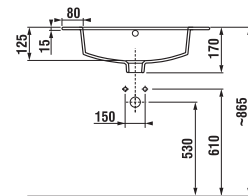

1. **1+1 PACK**
   cabinet + washbasin
2. Safe delivery
   - Space-saving transport packaging
   - Simple handling