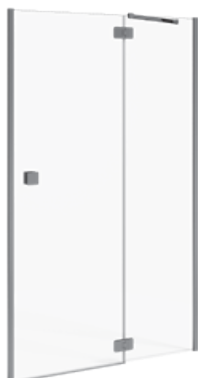

Article number	Dimensional options (mm)	
	A min	A max
H2974210026681	785	795
H2974220026681	885	895
H2974230026681	985	995

Can be combined with single-panel frameless doors.