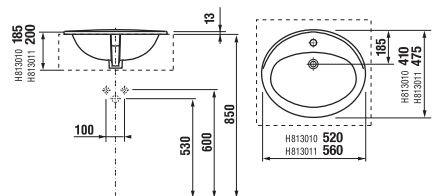

## DROP-IN WASHBASINS IBON

**Article number** H8130100001041  
**Description** drop-in washbasin Ibon 52 cm  
 H8130110001041 drop-in washbasin Ibon 56 cm

PROJECT AND OTHER PRODUCTS