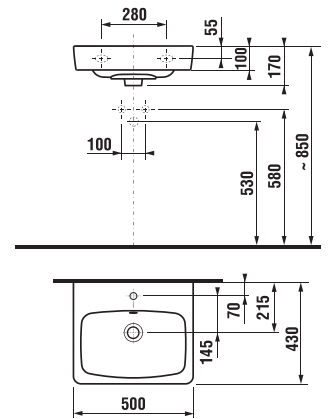

WASHBASINS / LYRA PLUS DESIGN LINE /

WASHBASIN LYRA PLUS 50 CM

Article number Description

H8103800001041 washbasin 50 cm

Optional:

H8903490000001 installation kit for washbasins

H3747100040001 washbasin siphon Mio 5/4" – 32 mm, brass, chrome

VANITY UNIT FOR WASHBASIN LYRA PLUS VIVA 50 CM

Article number Description

H40J3824023001 vanity unit with 2 drawers for washbasin 50 cm H810380

Colour white/
semi-gloss front

x

Benefits of Lyra Plus VIVA furniture

HUMIDITY PROOF + ABS
ABS edges glued with PUR glue = maximum level of humidity proof resistance.

20 000 CYCLES
highest quality in door fitting, tested 20 000 open/close cycles.

Runners of the drawers with self-close system

Practical massive handles from polished nickel