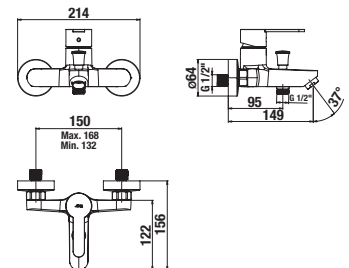

FAUCETS AND SHOWER ACCESSORIES /

SHOWER FAUCET WITHOUT SHOWER SET LYRA SMART

Article number **Description**
H3311Z70044001 single lever shower mixer, wall mounted, without shower set, chrome

Optional:
H3651R00043611 shower set (hand shower $\varnothing$ 100 mm, 3 functions, shower holder, shower hose 1700 mm), chrome
H3651R00043731 shower set (hand shower $\varnothing$ 100 mm, 3 functions, sliding bar 700 mm, shower hose 1700 mm), chrome

SHOWER CONCEALED FAUCET LYRA SMART

Article number **Description**
H3311Z60040001 single lever shower concealed mixer, complete, chrome

Optional:
H3651R00043611 shower set (hand shower $\varnothing$ 100 mm, 3 functions, shower holder, shower hose 1700 mm), chrome
H3651R00043731 shower set (hand shower $\varnothing$ 100 mm, 3 functions, sliding bar 700 mm, shower hose 1700 mm), chrome

BATH/SHOWER FAUCET WITHOUT SHOWER SET LYRA SMART

Article number **Description**
H3211Z70044001 single lever bath-shower mixer, wall mounted, without shower set, chrome

Optional:
H3651R00043611 shower set (hand shower $\varnothing$ 100 mm, 3 functions, shower holder, shower hose 1700 mm), chrome
H3651R00043731 shower set (hand shower $\varnothing$ 100 mm, 3 functions, sliding bar 700 mm, shower hose 1700 mm), chrome

BATH/SHOWER CONCEALED FAUCET LYRA SMART

Article number **Description**
H3211Z60040001 single lever bath-shower concealed mixer, with diverter, complete, chrome

Optional:
H3651R00043611 shower set (hand shower $\varnothing$ 100 mm, 3 functions, shower holder, shower hose 1700 mm), chrome
H3651R00043731 shower set (hand shower $\varnothing$ 100 mm, 3 functions, sliding bar 700 mm, shower hose 1700 mm), chrome

BIDET FAUCET LYRA SMART