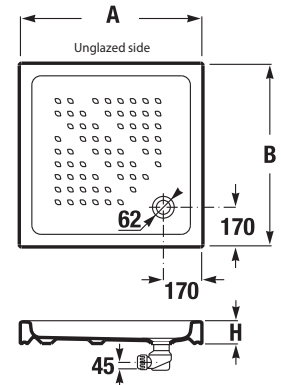

Article number	Description
A374772000	square shower tray 790 × 790 mm, height 100 mm
A374771000	square shower tray 890 × 890 mm, height 100 mm

Optional:

H2949830000001	siphon for ceramic shower trays, stainless cover with JIKA logo; flow rate 33 l/min
H8991030000001	expansion tape between shower tray and wall, 290 × 50 mm

For compatibility with Jika shower stalls, the shower tray must be installed on the tiles.

	A	B	H
A374772000	790	790	100
A374771000	890	890	100