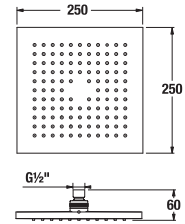

## HEAD SHOWER CUBITO

**Article number** H3674200040001 **Description** head shower, 200x200 mm, 1 function, grey faceplate, chrome

**Article number** H3674200040421 **Description** head shower, 250x250 mm, 1 function, chrome faceplate, chrome