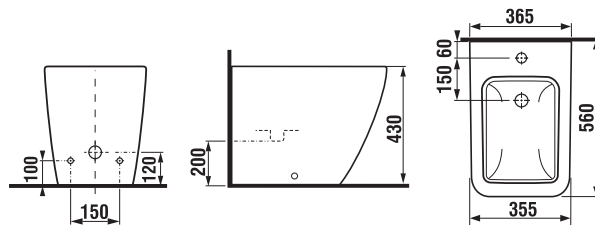

FLOORSTANDING BIDET PURE

Article number	Description
H832423xxx3021	floorstanding bidet
Spare parts:	
H8917540000001	installation kit for free-standing toilets and bidets with hidden connection hardware