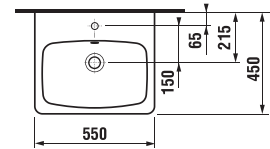

WASHBASINS / LYRA PLUS DESIGN LINE /

WASHBASIN LYRA PLUS 55 CM

Article number   **Description**

H8103810001041   washbasin 55 cm

Optional:

H8903490000001   installation kit for washbasins

H3747100040001   washbasin siphon Mio 5/4" – 32 mm, brass, chrome

VANITY UNIT FOR WASHBASIN LYRA PLUS VIVA 55 CM

Article number   **Description**

H40J3932003001   vanity unit with 2 doors for washbasin 55 cm H810381

Colour white/semi-gloss front

x

Article number   **Description**

H40J3834023001   vanity unit with 2 drawers for washbasin 55 cm H810381

Colour white/semi-gloss front

x

Benefits of bathroom furniture

PROJECT AND OTHER PRODUCTS