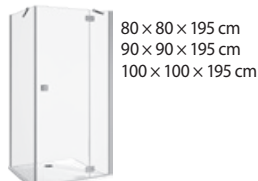

Faucets and shower accessories can be found in the chapter „FAUCETS AND SHOWER ACCESSORIES“.