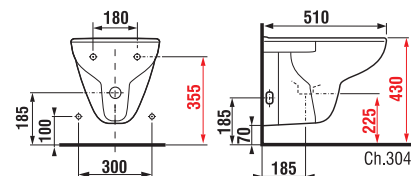

Please mind the connection height.

WE RECOMMEND COMBINING WITH

PAGE 133