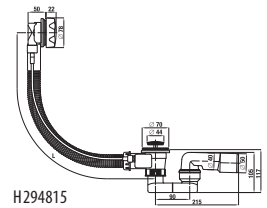

BATHTUBS AND BATH SCREENS /

BATHTUB OVERFLOWS

Article number	Description
H2948150040001	automatic overflow including siphon 40/50 mm, length 550 mm, plastic body of overflow
H2948160040001	automatic overflow including siphon 40/50 mm, length 550 mm, brass body of overflow
H2948170040001	automatic overflow with inlet, including siphon 40/50 mm, length 550 mm, plastic body of overflow
H2948180040001	automatic overflow with inlet, including siphon 40/50 mm, length 550 mm, brass body of overflow

BATHTUB ACCESSORIES

Article number	Description
H2941020040001	spare handles – 2 pieces (chrome-plated) for Praga, Alma bathtubs
H2940000000001	adjustable metal feet – 2 pcs Riga mini
H2940120000001	adjustable metal feet – 2 pcs Alma, Tanza Plus, Tanza and Riga
H2940130000001	adjustable metal feet – 2 pcs Praga
H2948150040001	automatic overflow including siphon 40/50 mm, length 550 mm, plastic body of overflow
H2948170040001	automatic overflow with inlet, including siphon 40/50 mm, length 550 mm, plastic body of overflow

Maximum load-carrying capacity for all types of bathtub feet (both plastic and iron) equals to bathtub volume plus 200 kg. Nevertheless, according to EN 14516 standard, sufficient bathtub feet carrying capacity equals to bathtub volume plus 100 kg.

HEIGHT OF STEEL BATHTUBS WITH FEET

Bathtub	Height of feet		Height of bathtub
	min	max	
PRAGA	180	195	590–605
ALMA	170	185	560–575
RIGA	170	185	RIGA 2–4 545–560 RIGA 5–7 560–575
RIGA 105	155	175	530–550
TANZA	170	185	555–570