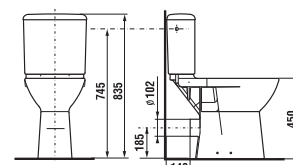

Barrier-free Deep by Jika bathroom offers not only a special-shaped washbasin, tilting mirror and Universum grab handles, but also a combined toilet with horizontal/vertical outlet, plus a wallhung Deep by Jika WC with its length extended to 70 cm, guaranteeing maximum load-carrying capacity of 400 kg. A thirty-year warranty is provided for various Universum grab rails! Our offer also includes the Handicap WC system, i.e. a module for wallhung grab rails.