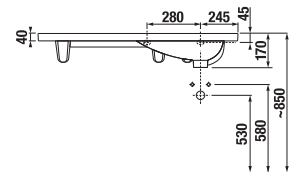

WASHBASINS / TIGO DESIGN LINE /

WASHBASIN TIGO 100 CM

Article number	Description	106
H8122190001061	asymmetric countertop washbasin 100 cm* (washbasin on the right side)	x

* leveling paste is included in the package

Optional:

H3812150040001	front-mounted towel rail for Tigo 100 cm washbasin, stainless steel
H3812140040001	side-mounted towel rail for Tigo washbasins, left/right, stainless steel
H3747100040001	washbasin siphon Mio 5/4" – 32 mm, brass, chrome

Front and side holders cannot be installed at the same time.