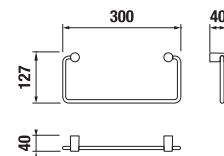

## TOWEL RING 30 CM BASIC

| Article number | Description                  |
|----------------|------------------------------|
| H3813A40040001 | towel ring, L=300 mm, chrome |