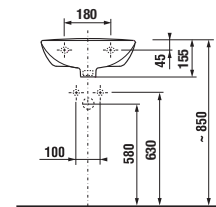

PROJECT AND
OTHER PRODUCTS