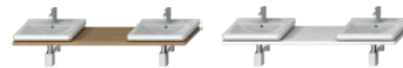

atypical washtops w. 135-220 cm with 2 cut-outs for washbasin Cubito 45-75 cm

tall cabinets w. 32, h. 162, d. 32 cm

atypical washtop, cuttable 65-128 cm

atypical washtop, cuttable 128,1-160 cm

atypical washtop, cuttable 161,1-210 cm