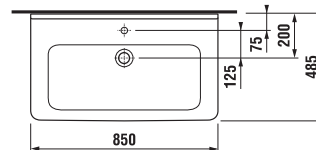

MAGIC **FIX** JIKA•perla