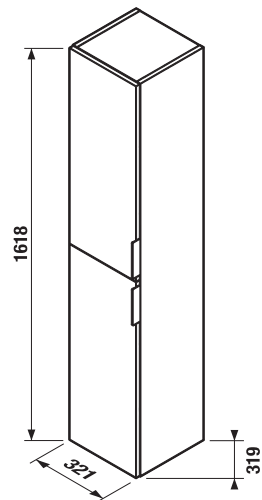

We deliver the Tigo furniture pre-assembled, ready for immediate use.

Tigo furniture can be combined with Clear mirrors in the Mirrors and Lighting chapter.

Glass shelf thickness is 6 mm.