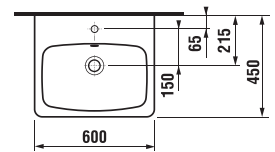

WASHBASINS / LYRA PLUS DESIGN LINE /

WASHBASIN LYRA PLUS 60 CM

Article number	Description	
H8103820001041	washbasin 60 cm	

Optional:

H8903490000001	installation kit for washbasins
H3747100040001	washbasin siphon Mio 5/4" – 32 mm, brass, chrome

VANITY UNIT FOR WASHBASIN LYRA PLUS VIVA 60 CM

Article number	Description	Colour white/ semi-gloss front
H40J3844023001	vanity unit with 2 drawers for washbasin 60 cm H810382	x

SMALL WASHBASIN LYRA PLUS 40 CM

Article number	Description	
H8153800001041	small washbasin 40 cm	

Optional:

H8903490000001	installation kit for washbasins
H8942490000001	siphon, chromed ABS, height-adjustable from 175 to 270 mm, high of water seal 75 mm, flow-rate capacity of 45 l, with decorative rings (can also be used without decorative rings)

VANITY UNIT FOR SMALL WASHBASIN LYRA PLUS VIVA 40 CM

Article number	Description	Colour white/ semi-gloss front
H40J3802003001	vanity unit with 1 door for small washbasin 40 cm H815380	x