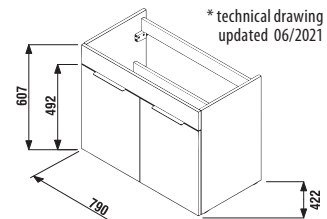

1+1 PACK
cabinet + washbasin
- Safe delivery
- Space-saving transport packaging
- Simple handling