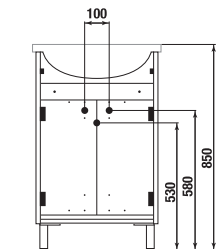

Benefits of Lyra furniture Benefits of Lyra pack furniture

The mirror cabinet with a rear storage area is perfectly suited for installation above a washbasin. It's an ideal combination of private storage space inside and open shelving.

Practical packaging of both products (washbasin and cabinet) in a single box.

VANITY UNIT FOR WASHBASIN LYRA PACK 53 CM

Article number	Description
H4519514323001	vanity unit with 2 doors, 1 shelf, including washbasin 53 cm

Lyra pack contains:

H8143610001041	washbasin Lyra 53 cm
H4519524323001	vanity unit with 2 doors, 1 shelf, for washbasin 53 cm

Optional:	Description
H4944010390001	feet, chrome-plated, 106-116 mm (1 pair)

1+1 PACK
cabinet + washbasin
- Safe delivery
- Space-saving transport packaging
- Simple handling

VANITY UNIT FOR WASHBASIN LYRA PACK 65 CM

Article number	Description
H4519614323001	vanity unit with 2 doors, 1 shelf, including washbasin 65 cm

Lyra pack contains:

H8143640001041	washbasin Lyra 65 cm
H4519624323001	vanity unit with 2 doors, 1 shelf, for washbasin 65 cm

Optional:	Description
H4944010390001	feet, chrome-plated, 106-116 mm (1 pair)

1+1 PACK
cabinet + washbasin
- Safe delivery
- Space-saving transport packaging
- Simple handling

PROJECT AND OTHER PRODUCTS