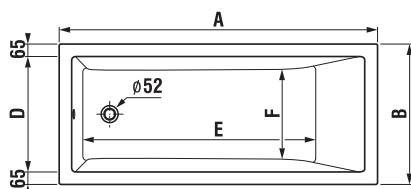

A	B	C	D	E	F
180 × 80 cm	1800	800	1660	670	1345	525
170 × 75 cm	1700	750	1560	620	1240	475
170 × 70 cm	1700	700	1560	570	1140	425
160 × 75 cm	1600	750	1460	620	1140	475
160 × 70 cm	1600	700	1460	570	1140	425