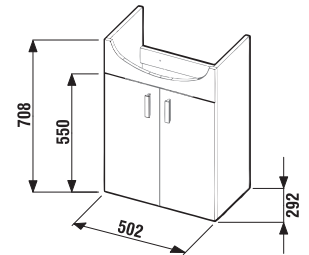

Benefits of Lyra furniture Benefits of Lyra pack furniture

The mirror cabinet with a rear storage area is perfectly suited for installation above a washbasin. It's an ideal combination of private storage space inside and open shelving.

Practical packaging of both products (washbasin and cabinet) in a single box.

VANITY UNIT FOR WASHBASIN LYRA PACK 53 CM

Article number	Description
H4519514323001	vanity unit with 2 doors, 1 shelf, including washbasin 53 cm

Lyra pack contains:

H8143610001041	washbasin Lyra 53 cm
H4519524323001	vanity unit with 2 doors, 1 shelf, for washbasin 53 cm

Optional:	Description
H4944010390001	feet, chrome-plated, 106-116 mm (1 pair)

1+1 PACK
cabinet + washbasin
- Safe delivery
- Space-saving transport packaging
- Simple handling

VANITY UNIT FOR WASHBASIN LYRA PACK 65 CM

Article number	Description
H4519614323001	vanity unit with 2 doors, 1 shelf, including washbasin 65 cm

Lyra pack contains:

H8143640001041	washbasin Lyra 65 cm
H4519624323001	vanity unit with 2 doors, 1 shelf, for washbasin 65 cm

Optional:	Description
H4944010390001	feet, chrome-plated, 106-116 mm (1 pair)

1+1 PACK
cabinet + washbasin
- Safe delivery
- Space-saving transport packaging
- Simple handling

PROJECT AND OTHER PRODUCTS