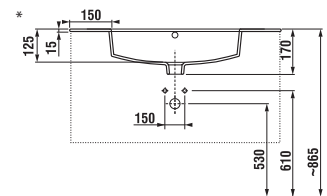

1+1 PACK
cabinet + washbasin
- Safe delivery
- Space-saving transport packaging
- Simple handling