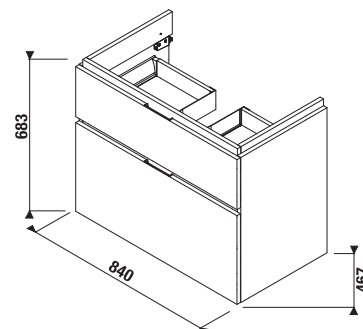

Article number	Description	Colour	
		white/glossy front	oak
H40J4264025001	vanity unit for washbasin 85 cm H810426, 2 drawers	x	
H40J4264025191	vanity unit for washbasin 85 cm H810426, 2 drawers		x

Optional:	
H4944010390001	legs for wall mounted sink cabinets, chrome (1 pair)

Please combine these vanity units with the space-saving JIKA siphon H8942460000001.
NOTE: the spacing for corner valves in this case must be 200 mm.