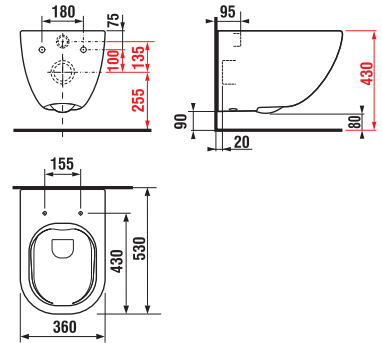

WALLHUNG WCs AND BIDETS /

WALLHUNG WC MIO RIMLESS

Article number	Description
H820714xxx0001	wallhung WC rimless, washdown 4,5 / 3l (Easyfit installation kit included)

Optional:

H8917100000631	duroplast WC seat and cover (suitable for H820712, H820714 WC, stainless steel clamps, removable)
H8917110000631	duroplast WC seat and cover (suitable for H820712, H8207144 WC, stainless steel clamps, removable, Slowclose system)
H8929920000001	Laufen levelling tape
H8926950000001	Laufen noise damper kit
H8946140000001	Laufen leveling paste

The correct setting for the valve in the concealed module is a flushing volume of 4,5 / 3 liters.

WE RECOMMEND COMBINING WITH

PAGE 133

Please mind the connection height.

WALLHUNG WC MIO WITH CLOSED WATER RIM

Article number	Description
H820712xxx0001	wallhung WC with closed water rim, washdown 4,5/3l (Easyfit installation kit included)

Optional:

H8917100000631	duroplast WC seat and cover (suitable for H820712, H820714 WC, stainless steel clamps, removable)
H8917110000631	duroplast WC seat and cover (suitable for H820712, H8207144 WC, stainless steel clamps, removable, Slowclose system)
H8929920000001	Laufen levelling tape
H8926950000001	Laufen noise damper kit
H8946140000001	Laufen leveling paste

WE RECOMMEND COMBINING WITH

PAGE 133

Please mind the connection height.

DUROPLAST SEAT AND COVER MIO

Article number	Description
H8917100000631	duroplast WC seat and cover (suitable for H820712, H820714 WC, stainless steel clamps, removable)
H8917110000631	duroplast WC seat and cover (suitable for H820712, H820714 WC, stainless steel clamps, removable, Slowclose system)

Spare parts: