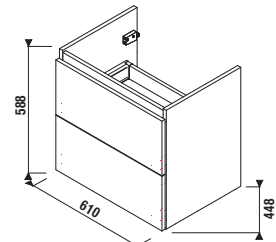

WASHBASINS / MIO-N DESIGN LINE /

WASHBASIN MIO-N 65 CM

JIKA • perla

Article number	Description	yyy: 104
H812714xxx1041	washbasin 65 cm	x
Optional:		
H8903490000001	installation kit for washbasins	
H8942460000001	space-saving siphon, distance between the corner valves is 200 mm, DN40	
H3747100040001	washbasin siphon Mio 5/4" – 32 mm, brass, chrome	

VANITY UNIT FOR WASHBASIN MIO-N 65 CM

Article number	Description	Colour	
		white/glossy front	ash
H40J7154015001	vanity unit for washbasin 65x45 cm H812714, 2 drawers	x	
H40J7154013421	vanity unit for washbasin 65x45 cm H812714, 2 drawers		x

Optional:
H4944021760001 Cube legs for wall mounted sink cabinets, chrome, 1 pair, 240 mm

Please combine these vanity units with the space-saving JIKA siphon H8942460000001.
NOTE: the spacing for corner valves in this case must be 200 mm.

WASHBASIN MIO-N 80 CM

JIKA • perla

Article number	Description	yyy: 104
H812716xxx1041	washbasin 80 cm	x
* leveling paste is included in the package		
Optional:		
H8903490000001	installation kit for washbasins	
H8942460000001	space-saving siphon, distance between the corner valves is 200 mm, DN40	
H3747100040001	washbasin siphon Mio 5/4" – 32 mm, brass, chrome	

VANITY UNIT FOR WASHBASIN MIO-N 80 CM

Article number	Description	Colour	
		white/glossy front	ash
H40J7164015001	vanity unit for washbasin 80x45 cm H812716, 2 drawers	x	
H40J7164013421	vanity unit for washbasin 80x45 cm H812716, 2 drawers		x

Optional:
H4944021760001 Cube legs for wall mounted sink cabinets, chrome, 1 pair, 240 mm

Please combine these vanity units with the space-saving JIKA siphon H8942460000001.
NOTE: the spacing for corner valves in this case must be 200 mm.

PROJECT AND OTHER PRODUCTS