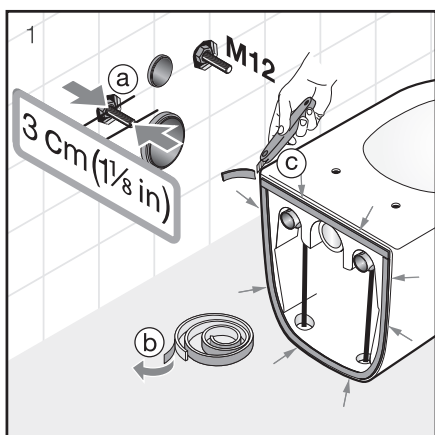

Installation with levelling tape **H8929920000001** and damper kit **H8926950000001**:

Installation Mio rimless