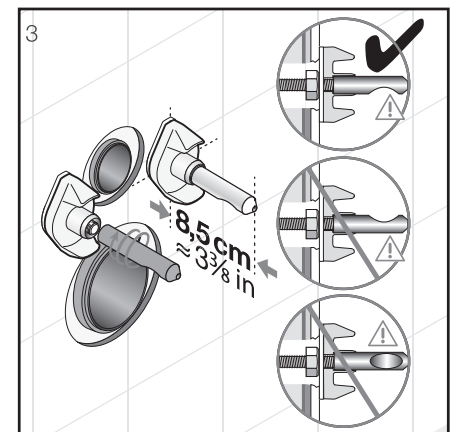

Installation Mio rimless

You can find an installation video at www.youtube.com