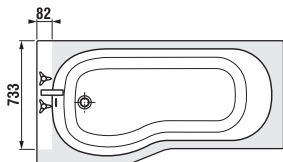

space for faucet installation on the bathtub rim

Areas shown in this colour are not recommended for placing a bathtub outlet or a bathtub mixer outlet.

These areas are recommended for placing a bathtub outlet or a bathtub mixer outlet.

Article number	Description	Capacity
H2202100000001	asymmetric bathtub 1 600 × 800/700 mm, right, built-in version, without support	185 l
H2212100000001	asymmetric bathtub 1 600 × 800/700 mm, left, built-in version, without support	185 l
H2222100000001	asymmetric bathtub 1 600 × 800/700 mm for installation with panel, right, without support	185 l
H2232100000001	asymmetric bathtub 1 600 × 800/700 mm for installation with panel, left, without support	185 l

Optional:

H2948150040001	automatic overflow including siphon 40/50 mm, length 550 mm, plastic body of overflow	
H2948160040001	automatic overflow including siphon 40/50 mm, length 550 mm, brass body of overflow	
H2948170040001	automatic overflow with inlet, including siphon 40/50 mm, length 550 mm, plastic body of overflow	
H2948180040001	automatic overflow with inlet, including siphon 40/50 mm, length 550 mm, brass body of overflow	
H2962930000001	front panel, for left bathtub	
H2962940000001	front panel, for right bathtub	
H2962950000001	side panel	
H2962960000001	support set for built-in version	
H2962970000001	support set for bathtub with panel	
H2962980000001	2 panel clips – under the bathtub rim (spare part)