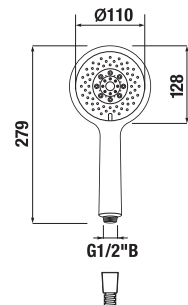

Article number H3611X20044711
Description hand shower Ø 130 mm, 4 functions, chrome