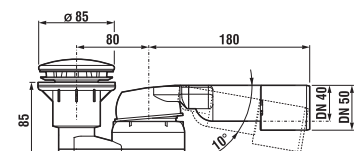

ACCESSORIES

Accessories

H2949830000001	siphon for ceramic shower trays, stainless cover with JIKA logo; flow rate 33 l/min