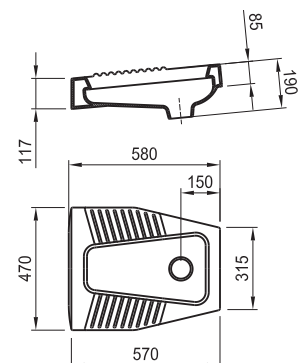

Article number	Description	Outlet
H8232230000003	special WC Step	X