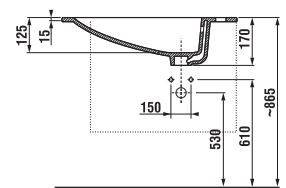

1. **1+1 PACK**
   cabinet + washbasin
   - Safe delivery
   - Space-saving transport packaging
   - Simple handling