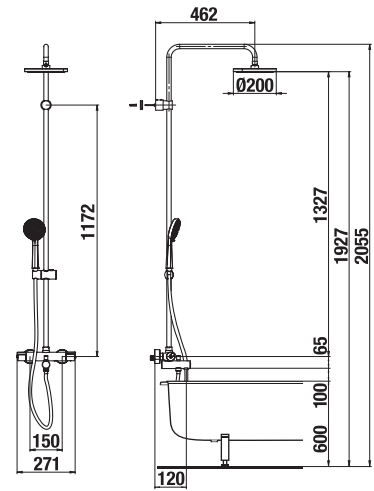

Article number H3237170045711
Description thermostatic bath-shower column, wall mounted, with diverter, head shower $\varnothing$ 200 mm, hand shower $\varnothing$ 130 mm, 4 functions, shower hose 1700 mm, chrome