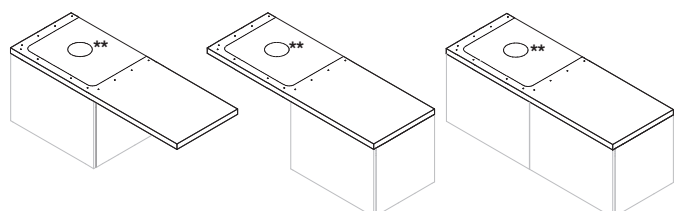

** circular cutout for washbasin siphon according to template

** circular cutout for washbasin siphon according to template