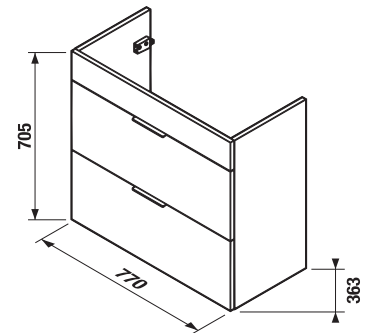

Article number	Description	Colour	
		white	ash
H40J2154015001	vanity unit for washbasin 80 cm H812218, 2 drawers	x	
H40J2154015141	vanity unit for washbasin 80 cm H812218, 2 drawers		x
H8942460000001	space-saving siphon, distance between the corner valves is 200 mm, DN40		
H4944010390001	feet, chrome-plated, 106-116 mm (1 pair)		

We deliver the Tigo furniture pre-assembled, ready for immediate use.

Tigo furniture can be combined with Clear mirrors in the Mirrors and Lighting chapter.