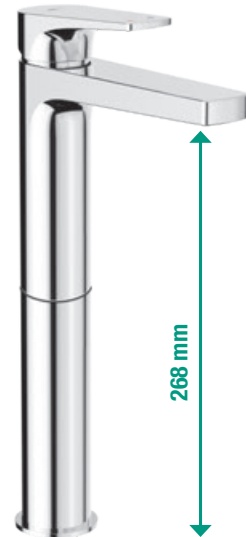

FAUCETS AND SHOWER ACCESSORIES /

Benefits of Cubito-N faucets

Choose the Cubito-N faucet that best matches your washbasin or bowl. They are available in three different heights.

- High-quality ceramic cartridges $\varnothing$ 35 mm (without flow/hot water limiter)
- Aerators preventing scale deposition
- Can be combined with a wide range of Cubito-N shower accessories

aerator Neoperl hidden – flow rate 5 l/min

for washbasin and sink faucets, the possibility of choosing an aerator with different flow rates

AERATOR with adjustable water flow

XL

Ultra thin head shower Cubito-N

Ultra thin head shower $\varnothing$ 300 mm (or square 300 × 300 mm) guarantees an intense showering experience. Because of its flow-limiter set to 12 l/min, it is also an economical solution. Users will especially appreciate the rain function, as the shower arm design allows for a simple installation either from the ceiling or a side wall.

- $\varnothing$ 300 mm for round variant, 300 × 300 mm for square variant
- Flow-limiter for 12 l/min,
- Rain function
- Mounting options either from the ceiling or from a side wall by means of shower arms

Cubito head shower works reliably regardless of the amount of scale. This is because it features Clean Touch technology for easy cleaning.

SHOWER SET
shower set includes a hand shower, a hose, and a holder or a shower bar

Clean touch

Function that facilitates cleaning of shower jets; soft rubbers guarantee easy removal of limescale

All faucets are tested for 70 000 cycles.