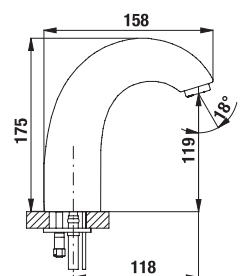

Article number	Description
H3151T20043221	electronic basin mixer, fixed spout 118 mm, without waste, flow rate 6 l/min, 2x angle valves with a filter, for 24V DC power supply (to be ordered separately depending on the number of mixers connected), chrome
H3151T20043211	electronic basin mixer, fixed spout 118 mm, without waste, flow rate 6 l/min, 2x angle valve with a filter, powered by 4 x 1.5V alkaline batteries, 2700 mAh, chrome
Optional:	
H3917100040001	Click-clack basin waste, 5/4", chrome
H8950710000001	24V DC power supply for up to 5 sensor-controlled faucets
H8950720000001	24V DC power supply for up to 9 sensor-controlled faucets
H8950910000001	24V DC power supply for up to 1 sensor-controlled faucet
H8940780000001	universal remote control