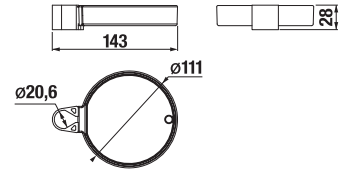

SLIDE BAR SOAP DISH CUBITO-N

Article number H3641X00048111
Description soap dish for sliding bar H3641X00043101, chrome

SHOWER HOSE CUBITO-N

Article number H3621X00002721
Description shower hose, L=1700 mm, PVC black rings

Article number H3621X00002731
Description shower hose, L=1700 mm, PVC satin silver