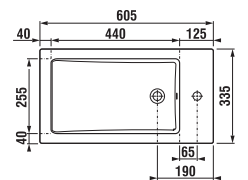

1. **1+1 PACK**
   cabinet + washbasin
   - Safe delivery
   - Space-saving transport packaging
   - Simple handling