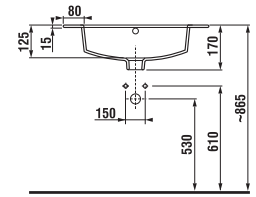

1. **1+1 PACK**
   cabinet + washbasin
   - Safe delivery
   - Space-saving transport packaging
   - Simple handling