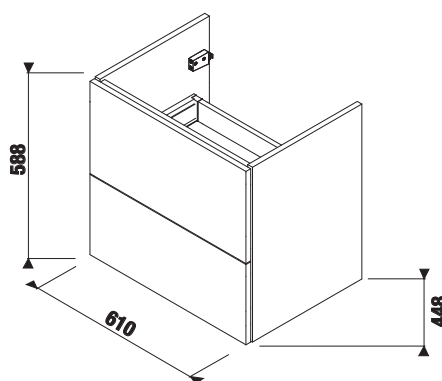

BATHROOM FURNITURE / MIO-N DESIGN LINE /

NEW

MIO-N UNDER WASHTOP VANITY UNIT 61 AND 76 CM

Article number	Description	Colour	
		white/glossy front	ash
H41J7154015001	under washtop vanity unit 61 cm, 2 drawers	x	
H41J7154013421	under washtop vanity unit 61 cm, 2 drawers		x
H41J7164015001	under washtop vanity unit 76 cm, 2 drawers	x	
H41J7164013421	under washtop vanity unit 76 cm, 2 drawers		x

Optional:

H8942460000001 space-saving siphon, distance between the corner valves is 200 mm, DN40

Combine these vanity units with Mio-N washtops H46J712 or H46J713.

MEDIUM CABINET MIO-N

Article number	Description	Colour	
		white/glossy front	ash
H43J7111305001	medium cabinet, 1 door left/right, 2 glass shelves	x	
H43J7111303421	medium cabinet, 1 door left/right, 2 glass shelves		x