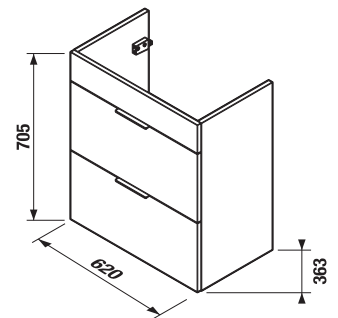

Article number Description

H40J2144015001 vanity unit for washbasin 65 cm H812216, 2 drawers

H40J2144015141 vanity unit for washbasin 65 cm H812216, 2 drawers

H8942460000001 space-saving siphon, distance between the corner valves is 200 mm, DN40

H4944010390001 feet, chrome-plated, 106-116 mm (1 pair)

Colour

white

ash

x

x