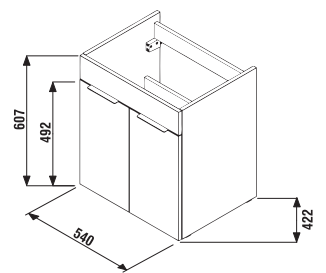

1. **1+1 PACK**
   cabinet + washbasin
   - Safe delivery
   - Space-saving transport packaging
   - Simple handling