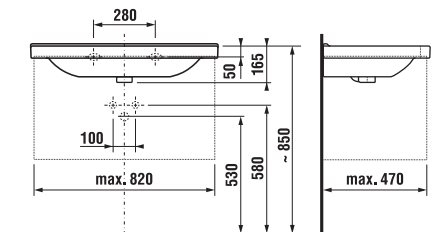

MAGIC **FIX** JIKA•perla