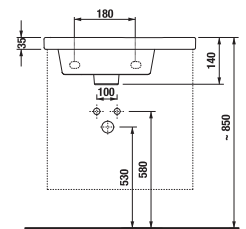

H8942490000001 siphon, chromed ABS, height-adjustable from 175 to 270 mm, high of water seal 75 mm, flow-rate capacity of 45 l, with decorative rings (can also be used without decorative rings)