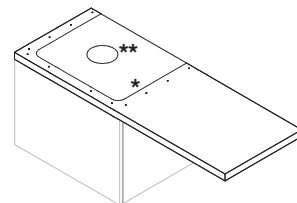

The Cubito H817422 countertop washbasin can also be installed on the washtop. The cutout is done by the installer during assembly.

Benefits of bathroom furniture