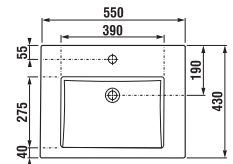

1. **1+1 PACK**
   cabinet + washbasin
   - Safe delivery
   - Space-saving transport packaging
   - Simple handling