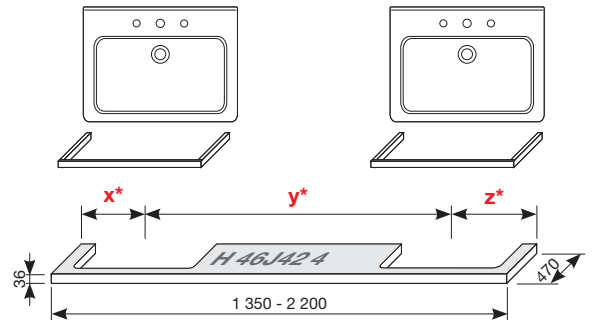

* Minimum x, y, z dimension for individual washbasins:

- washbasin 45 cm - 215 mm washbasin 60 cm - 290 mm
- washbasin 55 cm - 265 mm washbasin 65 cm - 315 mm

washbasin 75 cm - 365 mm

with these dimensions you will always have an extra 55 mm for a washbasin collar

Optional: A stand-alone washtop must be fitted with sufficient supports (please see the mounting instructions). Make sure to reinforce your washtop at the edges of the washbasin cut-out, plus use additional braces depending on the washtop length. All washtops with cut-outs can be used in combination with Cubito 45-75 cm washbasins. In your order, please specify the Article number of the selected washbasin. The maximum overlap of the counter over the console is 25 cm. The length of the counter without a cut-out between consoles is a maximum of 80 cm.

Console for supporting washtop

Please consult the required number with a sales specialist. The number depends on the cut-out location and washtop length.

- **H 45013 3 172 000 1** silver pcs .....
- **H 47J00 4 000 000 1** matt white pcs .....

Order number: .....

Ordered by: .....