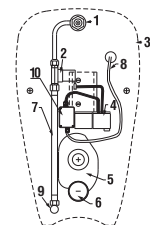

- 1 - water supply
- 2 - electromagnetic valve
- 3 - ceramic urinal
- 4 - electronics with a radar sensor for a 230V power supply
- 5 - siphon
- 6 - drain pipe, Ø 50 mm
- 7 - interconnecting hoses
- 8 - a 230V supply cable
- 9 - corner valve for the water supply
- 10 - power supply 230V AC

RECOMMENDED TO BE COMBINED WITH SUITABLE CONCEALED MODULE FOR URINALS

PAGE 133

PROJECT AND OTHER PRODUCTS