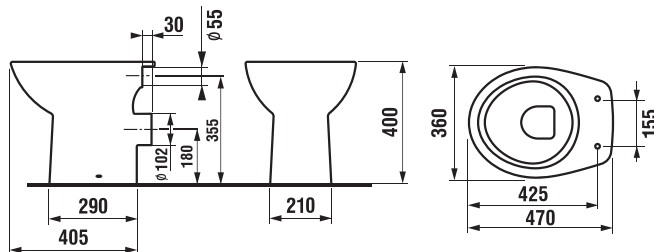

Optional:

H8932740000001	duroplast seat and cover Zeta, plastic hinges, adjustable length
H8932710000001	thermoplast seat and cover Zeta, plastic hinges, adjustable length of 400–440 mm
H8932710000637	thermoplast seat Zeta, steel hinges (NOTE: limited length adjustability of 407–425 mm).
H8929990000001	installation kit for WC
H8933703000001	duroplast seat and cover, plastic hinges

FLOORSTANDING WC WITH VERTICAL OUTLET ZETA

Article number	Description	Water inlet	Flushing mechanism	Outlet	Installation kit included
H8243960000001	WC pan			x	x
H8243970000001	WC pan			x	x
H8283920000001	WC cistern	x			
H8283920002411	WC cistern	x	x		
H8283930000001	WC cistern		x		
H8283930002421	WC cistern		x	x	
H8913530000001	inlet valve, 3/8"	x			
H8913540000001	inlet valve, 1/2"		x		
H8913610000001	outlet valve D2D				
H8913630000001	push button D2D