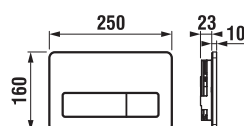

Solution of water saving – let everything flush, it is still being saved:

- Single Flush – always will be flushed the same amount of water that can be set for example to 4,5 liters for closets which are certified for this volume.
- Dual Flush – small or big flush as necessary.