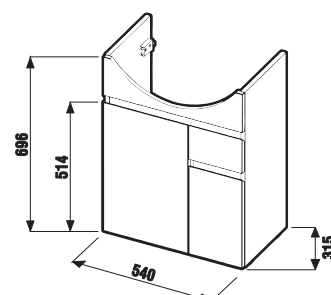

Article number	Description	Colour white glossy/ Body colour white
H4531220383001	vanity unit with 2 doors, 1 drawer, for washbasin 60 cm	X