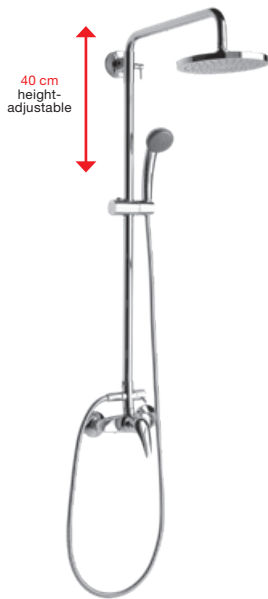

FAUCETS AND SHOWER ACCESSORIES /

TELESCOPIC SHOWER COLUMN WITH WALL MOUNTED SHOWER FAUCET **LYRA**

Article number	Description
H3352770040001	single lever shower column, with diverter, sliding hand shower holder, height adjustable 400 mm, without shower accessories, chrome

Optional:

H3677100040411	head shower, Ø 200 mm, 1 function, grey faceplate, chrome
H3677100040421	head shower, Ø 200 mm, 1 function, flow rate 9 l/min, chrome
H3611R00040011	hand shower Ø 80 mm, 1 function, chrome
H3611R20043311	hand shower Ø 80 mm, 3 functions, chrome
H3611R20041511	hand shower Ø 100 mm, 1 function, chrome
H3611R20043511	hand shower Ø 100 mm, 3 functions, chrome

Shower accessories not included in the package.

We recommend Rio shower sets in combination with faucets from the Lyra design line.