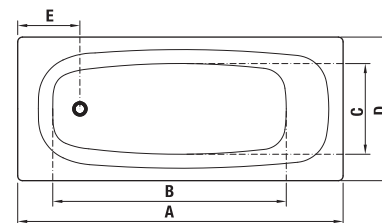

TANZA

Article number	Description	Capacity
H2252100000001	Tanza 1 400 × 700 mm	155 l
H2252000000001	Tanza 1 500 × 700 mm	165 l
H2251900000001	Tanza 1 600 × 700 mm	180 l
H2251800000001	Tanza 1 700 × 700 mm	195 l
H2252300000001	Tanza 1 600 × 750 mm	200 l
H2252200000001	Tanza 1 700 × 750 mm	210 l

For Tanza/Tanza plus steel bathtubs, we recommend to use one- or two-piece bath screens Cubito and Nion.

For pictures and technical charts of bathtub overflows, please see page 196.

Optional:

H2940120000001	metal feet for Alma, Tanza Plus, Tanza and Riga	
H2948150040001	automatic overflow including siphon 40/50 mm, length 550 mm, plastic body of overflow	
H2948160040001	automatic overflow including siphon 40/50 mm, length 550 mm, brass body of overflow	
H2948170040001	automatic overflow with inlet, including siphon 40/50 mm, length 550 mm, plastic body of overflow	
H2948180040001	automatic overflow with inlet, including siphon 40/50 mm, length 550 mm, brass body of overflow	

	A	B	C	D	E	F
H225210	1400	960	460	700	310	390
H225200, H225201	1500	1060	460	700	310	390
H225190, H225191	1600	1160	460	700	310	390
H225180, H225181	1700	1260	460	700	310	390
H225230, H225231	1600	1160	560	750	325	390
H225220, H225221	1700	1260	560	750	325	390