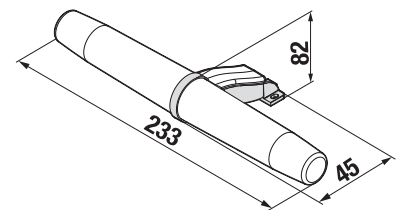

MIRRORS AND LIGHTING /

LIGHTS GEMMA, ELLA and ABI

Article number	Description
H47J7300200001	Light Gemma 280, LED, IP44, 1×6W, 840 lm, 280 × 90 × 50 mm, with Multisystem adapter
H47J7301200001	Light Gemma 490, LED, IP44, 1×6W, 840 lm, 494 × 112 × 14 mm, with Multisystem adapter
H47J7304200001	Light Ella 300 LED, IP44, 1×6W, 600 lm, 300 × 80 × 80 mm, with Multisystem adapter
H47J7305200001	Light Ella 500 LED, IP44, 1×6W, 745 lm, 500 × 80 × 80 mm, with Multisystem adapter
H47J7307200001	Light Abi 300 LED, IP44, 1×6W, 598 lm, 300 × 130 × 70 mm, with Multisystem adapter

LIGHTING MOONBOX NEW

Article number	Description
H47J7303200001	lighting Moonbox New, LED, IP 44, 1×8W, 510 lm, 300×25×83 mm, for mounting on glass, plate or mirror cabinet

LIGHTING HORIZON NEW

Article number	Description
H47J7302200001	lighting Horizon New LED, IP 44, 1×6W, 390lm, 233×42×85 mm, for mounting on glass, plate or mirror cabinet

LIGHTING IN THE BATHROOM

Clear mirror lighting units comply with strict European standard IEC 364-7-701. RECOMMENDED: Installation of wires should be performed by an electrician.

Lighting can be mounted to CLEAR mirrors, as well as to any mirror glued onto a board and to mirror cabinets.