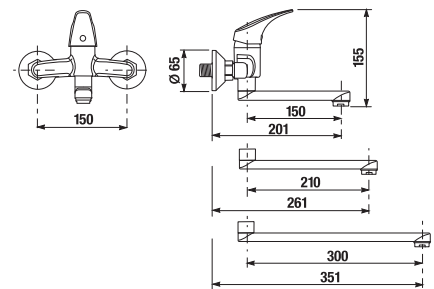

FAUCETS AND SHOWER ACCESSORIES /

Talas

Benefits

- Quality ceramic cartridges $\varnothing$ 35 mm
- Certified quality connection hoses made of stainless steel
- Wide range of shower accessories

for washbasin and sink faucets, the possibility of choosing an aerator with different flow rates

WASHBASIN FAUCET TALAS

Article number	Description
H3111N10041101	single lever basin mixer, without pop-up waste, chrome
H3111N10041111	single lever basin mixer, with plastic pop-up waste, chrome

Optional:
H3917100040001 Click-clack basin waste, 5/4", chrome

WALL MOUNTED WASHBASIN FAUCET TALAS

Article number	Description
H3111N70042201	single lever kitchen mixer, wall mounted, swivel spout 150 mm, chrome
H3111N70042301	single lever kitchen mixer, wall mounted, swivel spout 210 mm, chrome
H3111N70042401	single lever kitchen mixer, wall mounted, swivel spout 300 mm, chrome

Optional:
H3917100040001 Click-clack basin waste, 5/4", chrome

SINK FAUCET, LOW SPOUT TALAS

Article number	Description
H3511N10042201	single lever sink mixer, deck mounted, low swivel spout 143 mm, chrome