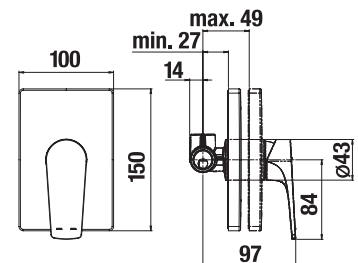

Can be combined with a head shower and shower accessories Cubito-N.