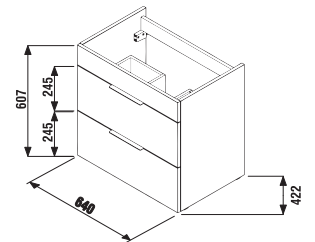

VANITY UNITS WITH WASHBASINS / CUBE /

VANITY UNIT WITH WASHBASIN CUBE 65 CM

Article number	Description	Colour	
		white/semi-gloss front	dark oak
H4536011763001	vanity unit with 2 doors incl. washbasin 65 × 43 cm	x	
H4536011763021	vanity unit with 2 doors incl. washbasin 65 × 43 cm		x

Article number	Description	Colour	
		white/semi-gloss front	dark oak
H4536021763001	vanity unit with 2 drawers incl. washbasin 65 × 43 cm	x	
H4536021763021	vanity unit with 2 drawers incl. washbasin 65 × 43 cm		x

The vanity unit is not available as a spare part.

1+1 PACK
cabinet + washbasin
- Safe delivery
- Space-saving transport packaging
- Simple handling

VANITY UNIT WITH WASHBASIN CUBE 80 CM

Article number	Description	Colour	
		white/semi-gloss front	dark oak
H4537521763001	vanity unit with 2 doors incl. washbasin 80 × 43 cm	x	
H4537521763021	vanity unit with 2 doors incl. washbasin 80 × 43 cm		x

Article number	Description	Colour	
		white/semi-gloss front	dark oak
H4537621763001	vanity unit with 2 drawers incl. washbasin 80 × 43 cm	x	
H4537621763021	vanity unit with 2 drawers incl. washbasin 80 × 43 cm		x

The vanity unit is not available as a spare part.

1+1 PACK
cabinet + washbasin
- Safe delivery
- Space-saving transport packaging
- Simple handling

PROJECT AND OTHER PRODUCTS