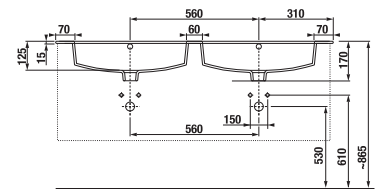

## VANITY UNIT WITH DOUBLE WASHBASIN CUBE 120 CM

white/semi-gloss front

dark oak

| Article number | Description   | Colour                 |          |
|----------------|---|------------------------|----------|
|                |   | white/semi-gloss front | dark oak |
| H4536611763001 | vanity unit with 4 doors incl. double washbasin 120 × 43 cm | x                      |          |
| H4536611763021 | vanity unit with 4 doors incl. double washbasin 120 × 43 cm |                        | x        |