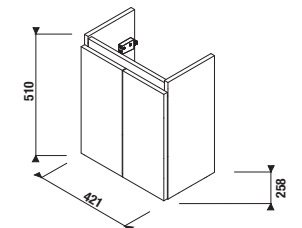

WASHBASINS / MIO-N DESIGN LINE /

DOUBLE WASHBASIN MIO-N 130 CM

JIKA • perla

Article number Description yyy: 104

H814714xxx1041 double washbasin 130 cm* x

* Leveling paste is included in the package

Optional:

H8903490000001 installation kit for washbasins

H8942460000001 space-saving siphon, distance between the corner valves is 200 mm, DN40

H3747100040001 washbasin siphon Mio 5/4" – 32 mm, brass, chrome

VANITY UNIT FOR DOUBLE WASHBASIN MIO-N 130 CM

Article number Description Colour

H40J7184015001 vanity unit for double washbasin 130x45 cm H814714, 4 drawers white/glossy front x ash

H40J7184013421 vanity unit for double washbasin 130x45 cm H814714, 4 drawers x

Optional:

H4944021760001 Cube legs for wall mounted sink cabinets, chrome, 1 pair, 240 mm

For this 4-drawer cabinet, always use one pair of legs for support H4944021760001*.

Please combine these vanity units with the space-saving JIKA siphon H8942460000001.

NOTE: the spacing for corner valves in this case must be 200 mm.

SMALL WASHBASIN MIO-N 45 CM

JIKA • perla

Article number Description yyy: 106

H815714xxx1061 small washbasin 45 cm, asymmetric x

Optional:

H8903490000001 installation kit for washbasins

H3747100040001 washbasin siphon Mio 5/4" – 32 mm, brass, chrome

H8942490000001 siphon, chromed ABS, height-adjustable from 175 to 270 mm, high of water seal 75 mm, flow-rate capacity of 45 l, with decorative rings (can also be used without decorative rings)

VANITY UNIT FOR WASHBASIN MIO-N 45 CM

Article number Description Colour

H40J7112005001 vanity unit for small washbasin 45x25 cm H815714, 2 drawers white/glossy front x ash

H40J7112003421 vanity unit for small washbasin 45x25 cm H815714, 2 drawers x