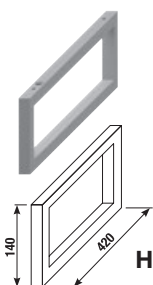

Console for supporting washtop

Please consult the required number with a sales specialist. The number depends on the cut-out location and washtop length.