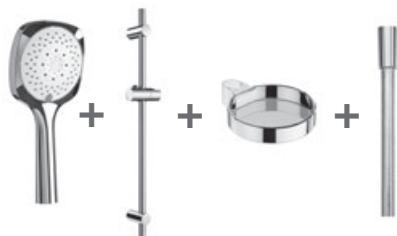

Article number H3651X00044731 **Description** shower set (hand shower 130x130 mm, 4 functions, sliding bar 700 mm, soap dish, shower hose 1700 mm), chrome

SHOWER ARM CUBITO-N

Article number H3661X00040051 **Description** shower arm, wall mounted, L=400 mm, G 1/2", chrome

Article number H3661X00040061 **Description** shower arm, wall mounted, L=500 mm, G 1/2", chrome