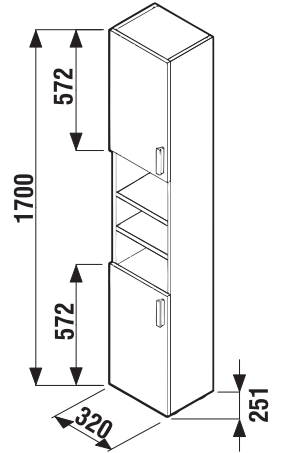

ACCESSORIES /

FEET FOR THE LYRA VANITY UNITS

Article number	Description
H4944010390001	feet, chrome-plated, 1 pair, 237-247 mm

Benefits of bathroom furniture