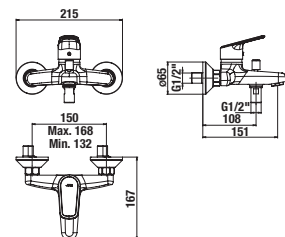

Optional:

H3651R00043611	shower set (hand shower $\varnothing$ 100 mm, 3 functions, shower holder, shower hose 1700 mm), chrome
H3651R00043731	shower set (hand shower $\varnothing$ 100 mm, 3 functions, sliding bar 700 mm, shower hose 1700 mm), chrome