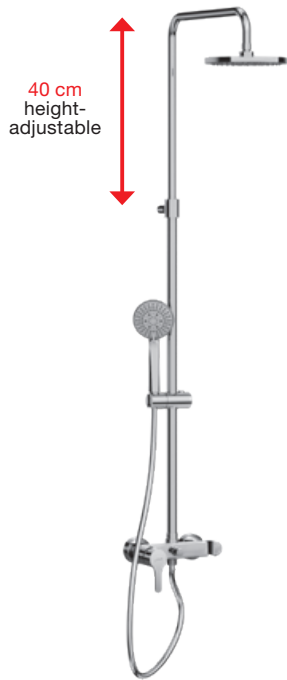

FAUCETS AND SHOWER ACCESSORIES /

SHOWER COLUMN MIO-N