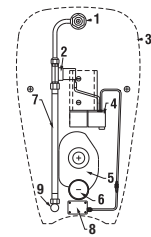

Battery box attached by a hook and loop tape at the bottom of ceramics. Battery service life - 1 year (also applies to public areas).

RECOMMENDED TO BE COMBINED WITH SUITABLE CONCEALED MODULE FOR URINALS

PAGE 133

1. 1 - water supply
2. 2 - electromagnetic valve
3. 3 - ceramic urinal
4. 4 - circuitry with a radar sensor with battery power supply
5. 5 - siphon
6. 6 - drain pipe, Ø50mm
7. 7 - interconnecting hoses
8. 8 - battery holder
9. 9 - corner valve for the water supply

H891062