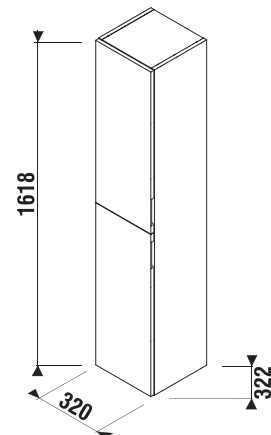

Article number	Description	Colour	
		white/ glossy front	oak
H43J4222305001	tall cabinet, 2 doors (left/right hinged), 5 shelves (1 fixed, 4 glass)	x	
H43J4222305191	tall cabinet, 2 doors (left/right hinged), 5 shelves (1 fixed, 4 glass)		x

Combine Cubito bathroom furniture with Clear mirrors in the Mirrors & Lighting section.

Glass shelf thickness is 6 mm.

Benefits of bathroom furniture