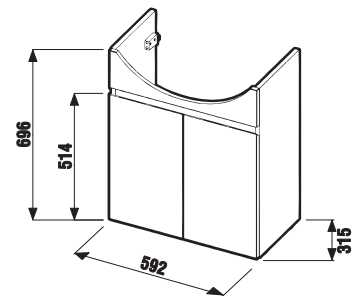

Article number	Description	Colour white glossy/ Body colour white
H4531320383001	vanity unit with 2 doors, 1 drawer, for washbasin 65 cm	X