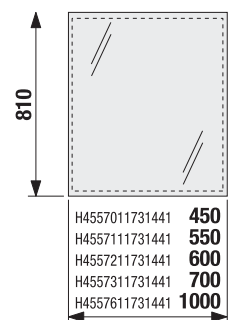

MIRRORS AND LIGHTING /

MIRRORS CLEAR WITH INTEGRATED LIGHTING 45, 55, 60, 70, 100 × 81 CM

Article number	Description	Dimension
H4557051731441	mirror with LED lighting, IP44, without switch, for 1 light connection 230 V, bevel 5 mm	45 × 81 cm
H4557151731441	mirror with LED lighting, IP44, without switch, for 2 lights connection 230 V, bevel 5 mm	55 × 81 cm
H4557251731441	mirror with LED lighting, IP44, without switch, for 2 lights connection 230 V, bevel 5 mm	60 × 81 cm
H4557351731441	mirror with LED lighting, IP44, without switch, for 2 lights connection 230 V, bevel 5 mm	70 × 81 cm
H4557651731441	mirror with LED lighting, IP44, without switch, for connection 230 V, bevel 5 mm	100 × 81 cm

TOUCHLESS SWITCH

Article number	Description
H4942611730001	touchless switch for lights in mirrors Clear

MIRRORS CLEAR WITHOUT LIGHTING 45, 55, 60, 70, 100 × 81 CM

Article number	Description	Dimension
H4557011731441	rectangle, incl. wall fixation, bevel 5 mm around, base 3 side AL frame, with possibility of installation with light	45 × 81 cm
H4557111731441	rectangle, incl. wall fixation, bevel 5 mm around, base 3 side AL frame, with possibility of installation with light	55 × 81 cm
H4557211731441	rectangle, incl. wall fixation, bevel 5 mm around, base 3 side AL frame, with possibility of installation with light	60 × 81 cm
H4557311731441	rectangle, incl. wall fixation, bevel 5 mm around, base 3 side AL frame, with possibility of installation with light	70 × 81 cm
H4557611731441	rectangle, incl. wall fixation, bevel 5 mm around, base 3 side AL frame, with possibility of installation with light	100 × 81 cm