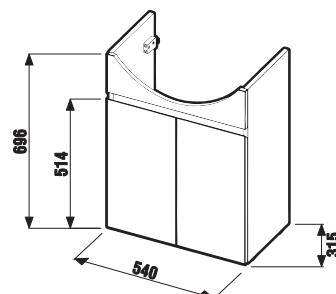

Article number	Description	Colour white glossy/ Body colour white
H4531210383001	vanity unit with 2 doors, for washbasin 60 cm	X