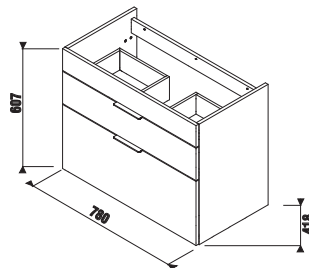

Article number	Description	Colour	
		white	ash
H41J6154023001	vanity unit with 2 drawers incl. washbasin 80 cm	x	
H41J6154025141	vanity unit with 2 drawers incl. washbasin 80 cm		x

Optional:	Price
H3747100040001	washbasin siphon Mio 5/4" – 32 mm, brass, chrome
H8942460000001	space-saving siphon, distance between the corner valves is 200 mm, DN40

Can be combined with furniture legs: H4944021760001

1+1 PACK
cabinet + washbasin
- Safe delivery
- Space-saving transport packaging
- Simple handling

NEW