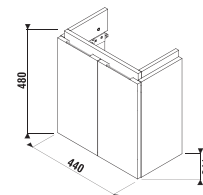

Please combine these vanity units with the space-saving JIKA siphon H8942460000001.
NOTE: the spacing for corner valves in this case must be 200 mm.