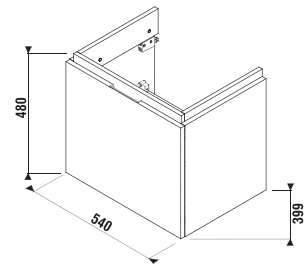

## VANITY UNIT FOR WASHBASIN CUBITO 55 CM

white/glossy front

oak

| Article number | Description                                       | Colour             |     |
|----------------|---|--------------------|-----|
|                |   | white/glossy front | oak |
| H40J4223015001 | vanity unit for washbasin 55 cm H810422, 1 drawer | x                  |     |
| H40J4223015191 | vanity unit for washbasin 55 cm H810422, 1 drawer |                    | x   |