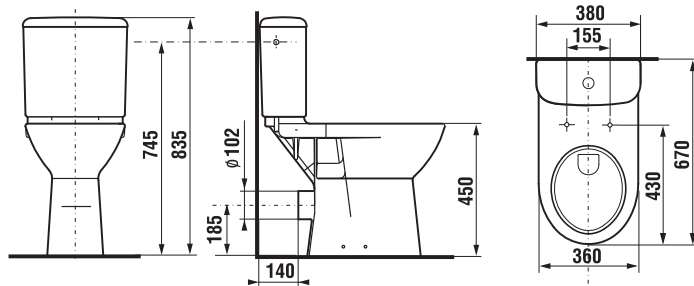

SEAT AND COVER DEEP BY JIKA

Article number	Description
H8932813000631	duroplast seat and cover Deep by Jika, steel hinges
H8932813000001	duroplast seat and cover Deep by Jika, plastic hinges
H8932823000001	duroplast seat without cover, plastic hinges
H8932823000631	duroplast seat without cover, steel hinges, only in white colour
H8932843000001	duroplast seat and cover Deep by Jika, with lowering system Slowclose, steel hinges