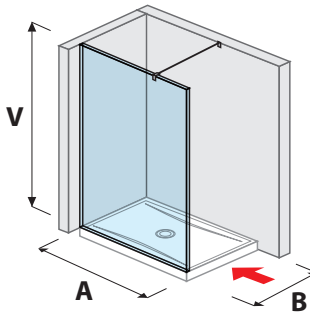

## FRAMELESS GLASS WALLS / WALK IN

glass wall PURE fixed 120, 130, 140 cm

| A      | B        | V      |
|--------|----------|--------|
| 120 cm | 80/90 cm | 200 cm |
| 130 cm | 80/90 cm | 200 cm |
| 140 cm | 80/90 cm | 200 cm |

glass wall PURE side-mounted 70, 80 cm

| A     | B        | V      |
|-------|----------|--------|
| 70 cm | 80/90 cm | 200 cm |
| 80 cm | 80/90 cm | 200 cm |

glass wall PURE side-mounted 90, 100, 120, 130, 140 cm