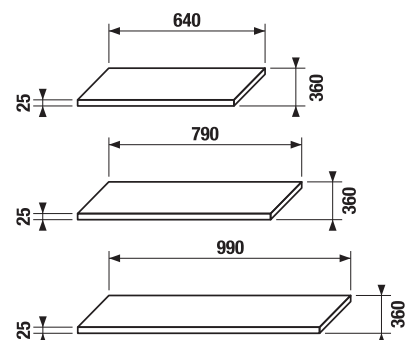

We deliver the Tigo furniture pre-assembled, ready for immediate use.

Tigo furniture can be combined with Clear mirrors in the Mirrors and Lighting chapter.