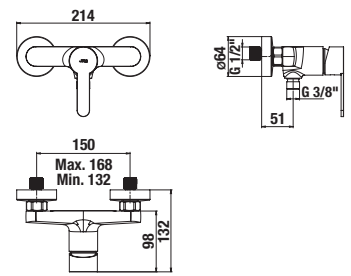

FAUCETS AND SHOWER ACCESSORIES /

SHOWER FAUCET WITHOUT SHOWER SET LYRA SMART

Article number **Description**
H3311Z70044001 single lever shower mixer, wall mounted, without shower set, chrome

Optional:
H3651R00043611 shower set (hand shower $\varnothing$ 100 mm, 3 functions, shower holder, shower hose 1700 mm), chrome
H3651R00043731 shower set (hand shower $\varnothing$ 100 mm, 3 functions, sliding bar 700 mm, shower hose 1700 mm), chrome

SHOWER CONCEALED FAUCET LYRA SMART

Article number **Description**
H3311Z60040001 single lever shower concealed mixer, complete, chrome

Optional:
H3651R00043611 shower set (hand shower $\varnothing$ 100 mm, 3 functions, shower holder, shower hose 1700 mm), chrome
H3651R00043731 shower set (hand shower $\varnothing$ 100 mm, 3 functions, sliding bar 700 mm, shower hose 1700 mm), chrome

BATH/SHOWER FAUCET WITHOUT SHOWER SET LYRA SMART

Article number **Description**
H3211Z70044001 single lever bath-shower mixer, wall mounted, without shower set, chrome

Optional:
H3651R00043611 shower set (hand shower $\varnothing$ 100 mm, 3 functions, shower holder, shower hose 1700 mm), chrome
H3651R00043731 shower set (hand shower $\varnothing$ 100 mm, 3 functions, sliding bar 700 mm, shower hose 1700 mm), chrome

BATH/SHOWER CONCEALED FAUCET LYRA SMART

Article number **Description**
H3211Z60040001 single lever bath-shower concealed mixer, with diverter, complete, chrome

Optional:
H3651R00043611 shower set (hand shower $\varnothing$ 100 mm, 3 functions, shower holder, shower hose 1700 mm), chrome
H3651R00043731 shower set (hand shower $\varnothing$ 100 mm, 3 functions, sliding bar 700 mm, shower hose 1700 mm), chrome

BIDET FAUCET LYRA SMART