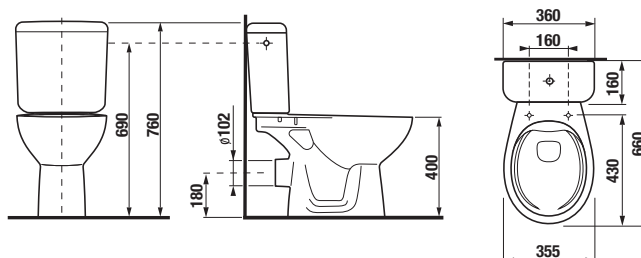

## WC COMBINATION WITH HORIZONTAL OUTLET DINO RIMLESS

| Article number   | Description   | Outlet |
|------------------|---|--------|
| H8223970000001   | WC Zeta with horizontal outlet, washdown flushing                                       | ↓<br>x |
| <b>Optional:</b> |   |        |
| H8929990000001   | installation kit for WC   |        |
| H8932710000001   | thermoplast seat and cover Zeta, plastic hinges, adjustable length of 400–440 mm        |        |
| H8932710000637   | thermoplast seat Zeta, steel hinges (NOTE: limited length adjustability of 407–425 mm). |        |
| H8977010000001   | rubber insert - water supply sealing  |        |