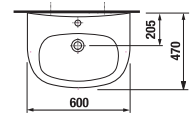

Optional:

H8903490000001 installation kit for washbasins
H8942490000001 siphon, chromed ABS, height-adjustable from 175 to 270 mm, high of water seal 75 mm, flow-rate capacity of 45 l, with decorative rings (can also be used without decorative rings).