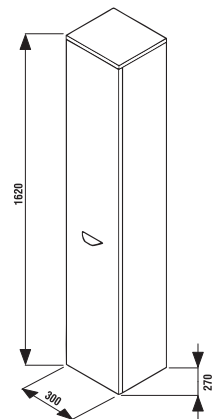

Article number	Description	Colour		
		white	ash	golden oak
H4541514345001	tall cabinet, wallhung, left door	X		
H4541514343401	tall cabinet, wallhung, left door		X	
H4541514343411	tall cabinet, wallhung, left door			X
H4541524345001	tall cabinet, wallhung, right door	X		
H4541524343401	tall cabinet, wallhung, right door		X	
H4541524343411	tall cabinet, wallhung, right door			X