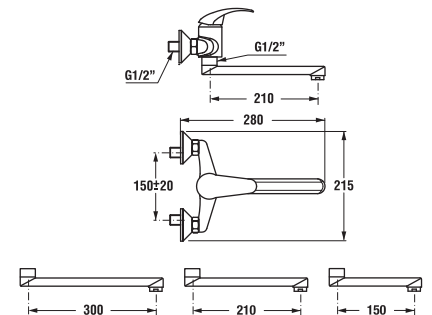

Spare parts:

H3512700042001	straight swivel spout, L=150 mm, chrome
H3952700042101	straight swivel spout, L=210 mm, chrome
H3952700042201	straight swivel spout, L=300 mm, chrome