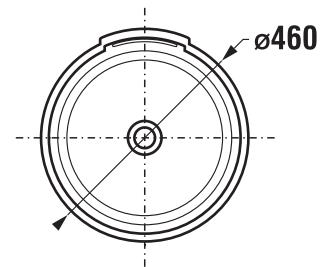

Article number	Description
H8101410001041	JIKA ART Džber (Tub) (with a non-closing waste valve / white ceramic cap H8981840000281)