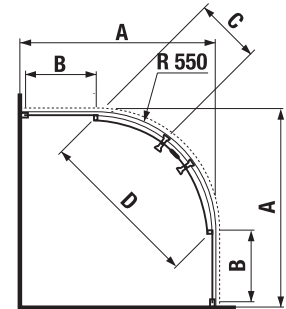

Corner shower enclosure 800, 900 mm, radius 550 mm, white profile, 4 mm transparent glass or stripy glass with JIKA perla GLASS finish, white handles.

Article number	Dimension (mm)	Height (mm)	Thickness (mm)	Glass design
H2533810006681	800	1900	4	transparent
H2533820006681	900	1900	4	transparent
H2533810006651	800	1900	4	matt stripes
H2533820006651	900	1900	4	matt stripes

Article number	Dimensional options (mm) A		Dimension (mm) B	Dimension (mm) C	Entrance width (mm) D
	A min	A max			
H253381	780	800	218	389	429
H253382	880	900	318	389	540

charge 668 – transparent glass
charge 665 – matt stripes

Shower enclosures Lyra plus are compatible with JIKA shower trays Italia, Deep by Jika, Sofia, Padana.