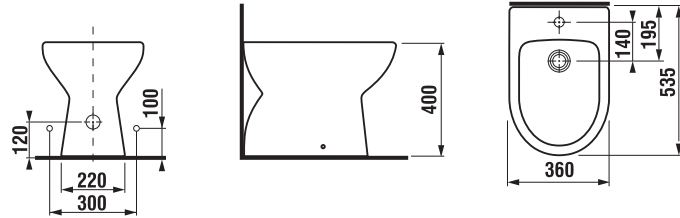

WC COMBINATIONS, FLOORSTANDING WCs AND BIDETS /

BIDET LYRA PLUS

Article number Description

304

H8323800003041 floorstanding bidet (including installation kit)

x

WC COMBINATION WITH VERTICAL OUTLET SCANDIA

Article number Description

Water inlet

Flushing mechanism

Outlet

H8263890007841 WC combination Lyra plus – Scandia with Dual Flush 5/3 l, adjustable

x

x

x

Optional:

H8903820000631 seat and cover, duroplast, steel hinges

H8903830000631 seat and cover, duroplast, Slowclose lowering mechanism, steel hinges

H8916223000001 duroplast seat and cover Scandia, plastic hinges

WC COMBINATION WITH HORIZONTAL OUTLET SCANDIA

Article number Description

Water inlet

Flushing mechanism

Outlet

H8263830007841 WC combination Lyra plus – Scandia, with Dual Flush 5/3 l, adjustable

x

x

x

Optional:

H8903820000631 seat and cover, duroplast, steel hinges

H8903830000631 seat and cover, duroplast, Slowclose lowering mechanism, steel hinges

H8916223000001 duroplast seat and cover Scandia, plastic hinges

PROJECT AND OTHER PRODUCTS