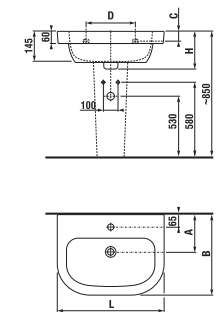

L	B	A	H	C	D
H812611000yyy1	500	410	190	180	50	180
H812612000yyy1	550	420	195	190	50	280
H812613000yyy1	600	450	195	190	50	280
H812614000yyy1	650	480	195	190	50	280