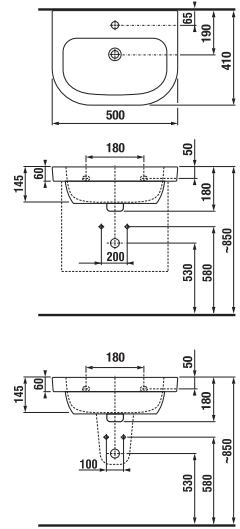

WASHBASINS / DEEP BY JIKA DESIGN LINE /

WASHBASIN DEEP BY JIKA 50 CM

Article number Description

H812611000yyy1	washbasin 50 cm	x	x	x	x
H8196110000001	siphon cover with installation kit (art. nr.: H8900130000001)				

Optional:

H8903490000001	installation kit for washbasins
H3747100040001	washbasin siphon Mio 5/4" – 32 mm, brass, chrome
H8942490000001	siphon, chromed ABS, height-adjustable from 175 to 270 mm, high of water seal 75 mm, flow-rate capacity of 45 l, with decorative rings (can also be used without decorative rings)

VANITY UNIT FOR WASHBASIN DEEP BY JIKA 50 CM

Article number Description

H4541314345001	vanity unit for washbasin 50 cm, 1 drawer, rounded front	white	x	
H4541314343401	vanity unit for washbasin 50 cm, 1 drawer, rounded front	ash		x
H4541314343411	vanity unit for washbasin 50 cm, 1 drawer, rounded front	golden oak		x

WASHBASINS WITH PEDESTAL DEEP BY JIKA 50, 55, 60 and 65 CM

Article number Description

H812611000yyy1	washbasin 50 cm	x	x	x	x
H812612000yyy1	washbasin 55 cm	x	x		
H812613000yyy1	washbasin 60 cm	x	x		
H812614000yyy1	washbasin 65 cm	x			
H8196100000001	pedestal				

Optional:

H8903490000001	installation kit for washbasins
H3747100040001	washbasin siphon Mio 5/4" – 32 mm, brass, chrome
H8942490000001	siphon, chromed ABS, height-adjustable from 175 to 270 mm, high of water seal 75 mm, flow-rate capacity of 45 l, with decorative rings (can also be used without decorative rings)

	L	B	A	H	C	D
H812611000yyy1	500	410	190	180	50	180
H812612000yyy1	550	420	195	190	50	280
H812613000yyy1	600	450	195	190	50	280
H812614000yyy1	650	480	195	190	50	280