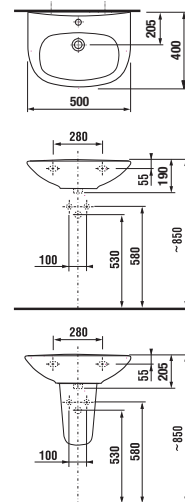

Article number	Description	yyy: 104	109
H810390000yyy1	washbasin 50 cm	X	X
H8103900001043	washbasin 50 cm, packed in carton box	X	
H8193910000001	siphon cover with installation kit (art. no.: H8900130000001) for washbasins 50, 55, 60 cm		

Optional:

H8903490000001	installation kit for washbasins		
H8942490000001	siphon, chromed ABS, height-adjustable from 175 to 270 mm, high of water seal 75 mm, flow-rate capacity of 45 l, with decorative rings (can also be used without decorative rings).