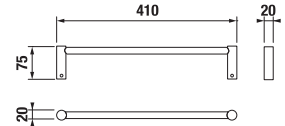

TOWEL RACK 40 CM BASIC

Article number	Description
H3813A10040001	towel rail, L=410 mm, chrome