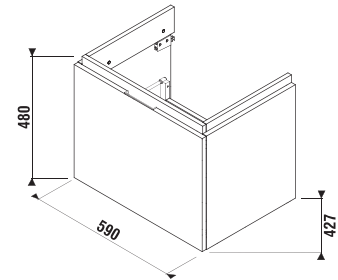

## VANITY UNIT FOR WASHBASIN CUBITO 60 CM

white/glossy front

oak

| Article number | Description                                       | Colour             |     |
|----------------|---|--------------------|-----|
|                |   | white/glossy front | oak |
| H40J4233015001 | vanity unit for washbasin 60 cm H810423, 1 drawer | x                  |     |
| H40J4233015191 | vanity unit for washbasin 60 cm H810423, 1 drawer |                    | x   |