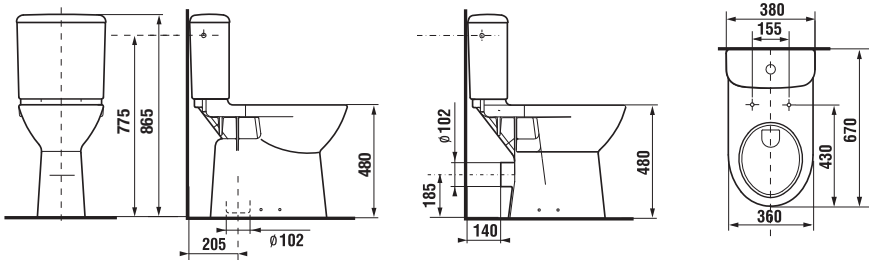

WC COMBINATIONS, FLOORSTANDING WCs AND BIDETS /

RAISED WC COMBINATION 48 CM DEEP BY JIKA

Article number	Description	Water inlet	Flushing mechanism	Outlet	Installation kit
H8236160000001	raised WC pan 48 cm			x	x
H8236170000001	raised WC pan 48 cm			x	x
H8276120002411	WC cistern	x	x		
H8276130002421	WC cistern		x		

Optional:

H8932813000631	duroplast seat and cover Deep by Jika, steel hinges
H8932813000001	duroplast seat and cover Deep by Jika, plastic hinges
H8932823000001	duroplast seat without cover, plastic hinges
H8932823000631	duroplast seat without cover, steel hinges, only in white colour
H8932843000001	duroplast seat and cover Deep by Jika, with lowering system Slowclose, steel hinges

RAISED WC COMBINATION 45 CM DEEP BY JIKA

Article number	Description	Water inlet	Flushing mechanism	Outlet	Installation kit
H8236180000001	raised WC pan 45 cm			x	x
H8276120002411	WC cistern	x	x		
H8276130002421	WC cistern		x		

Optional:

H8932813000631	duroplast seat and cover Deep by Jika, steel hinges
H8932813000001	duroplast seat and cover Deep by Jika, plastic hinges
H8932823000001	duroplast seat without cover, plastic hinges
H8932823000631	duroplast seat without cover, steel hinges, only in white colour
H8932843000001	duroplast seat and cover Deep by Jika, with lowering system Slowclose, steel hinges

SEAT AND COVER DEEP BY JIKA

Article number	Description
H8932813000631	duroplast seat and cover Deep by Jika, steel hinges
H8932813000001	duroplast seat and cover Deep by Jika, plastic hinges
H8932823000001	duroplast seat without cover, plastic hinges
H8932823000631	duroplast seat without cover, steel hinges, only in white colour
H8932843000001	duroplast seat and cover Deep by Jika, with lowering system Slowclose, steel hinges