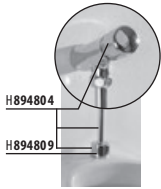

RECOMMENDED VALVES FOR URINALS GOLEM H843061, LIVO H840201 AND KORINT H844100

H894804
H894809

inlet fitting with with pressure valve

Optional:	Description
H894804	set (cap, tube) with timer
H894809	rubber sealing for urinals
H892003	plastic siphon (horizontal/vertical outlet)*/**

* suitable for use with urinals Golem and Livo
** SPECIAL line