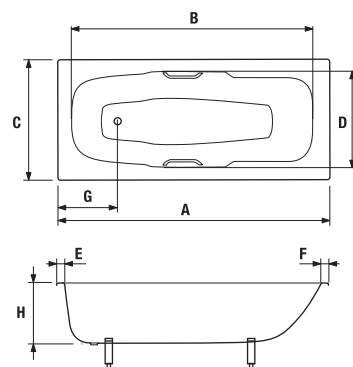

For Praga steel bathtubs, we recommend to use 1-2-piece bath screens Cubito and Nion.

For pictures and technical charts of bathtub overflows, please see page 196.