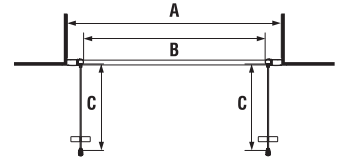

Double pivot-type shower door 800, 900 mm, white profile, left/right, 5 mm transparent glass or stripy glass with special JIKA perla GLASS treatment, white handles.

Article number	Dimension (mm)	Height (mm)	Thickness (mm)	Glass design
H2563810006681	800	1900	4	transparent
H2563810006651	800	1900	4	matt stripes
H2563820006681	900	1900	4	transparent
H2563820006651	900	1900	4	matt stripes

charge 668 – transparent glass
charge 665 – matt stripes

Article number	Dimensional options (mm) A		Dimension (mm) B	Dimension (mm) C
	A min.	A max.		
H256381	760	800	645	307
H256382	860	900	745	357