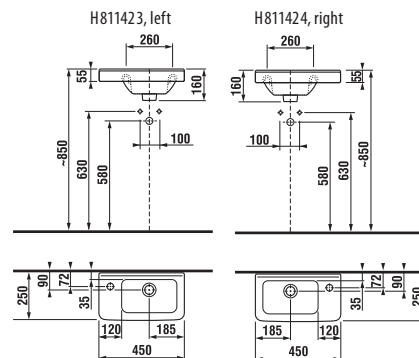

SMALL WASHBASIN / CUBITO PURE DESIGN LINE /

ASYMMETRIC SMALL WASHBASIN CUBITO 45 CM

JIKA • perla

Article number	Description	yyy: 105	106
H811423xxxyyy1	asymmetric small washbasin 45 cm, with installation kit, left	x	
H811424xxxyyy1	asymmetric small washbasin 45 cm, with installation kit, right		x

Optional:

H3747100040001	washbasin siphon Mio 5/4" – 32 mm, chrome, brass
H3747300040001	washbasin siphon 5/4" – 32 mm, chrome, brass

VANITY UNIT FOR ASYMMETRIC SMALL WASHBASIN CUBITO 45 CM

Article number	Description	Colour	
		white/glossy front	oak
H40J4201005001	vanity unit for asymmetric small washbasin 45x25 cm H811423/4, tilting doors	x	
H40J4201005191	vanity unit for asymmetric small washbasin 45x25 cm H811423/4, tilting doors		x
H40J4202005001	vanity unit for asymmetric small washbasin 45x25 cm H811423/4, 2 doors	x	
H40J4202004611	vanity unit for asymmetric small washbasin 45x25 cm H811423/4, 2 doors		
H40J4202005191	vanity unit for asymmetric small washbasin 45x25 cm H811423/4, 2 doors		x

Please combine these vanity units with the space-saving JIKA siphon H8942460000001.
NOTE: the spacing for corner valves in this case must be 200 mm.