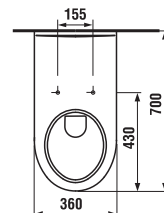

* Installation height of bathroom equipment must correspond to current guidelines for barrier-free use for buildings in the given country.

WE RECOMMEND COMBINING WITH

PAGE 133

In order to combine an enlarged wallhung WC Deep by Jika H820642 with a concealed toilet module Handicap System, it is necessary to use an extension mounting kit, numbered H8901100000001.

Wallhung H820642 is compatible with pneumatic set H895643.