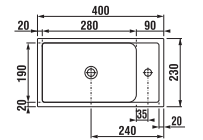

1+1 PACK
small cabinet + washbasin
- Safe delivery
- Space-saving transport packaging
- Simple handling

Article number	Description	Colour			
		white/semi-gloss front	grey	dark oak	cherry
H4535111753001	vanity unit with 1 reversible door, incl. washbasin 40 × 23 cm, with tap hole on the right	x			
H4535111753011	vanity unit with 1 reversible door, incl. washbasin 40 × 23 cm, with tap hole on the right		x		
H4535111753021	vanity unit with 1 reversible door, incl. washbasin 40 × 23 cm, with tap hole on the right			x	
H4535111753081	vanity unit with 1 reversible door, incl. washbasin 40 × 23 cm, with tap hole on the right				x

The vanity unit is not available as a spare part.