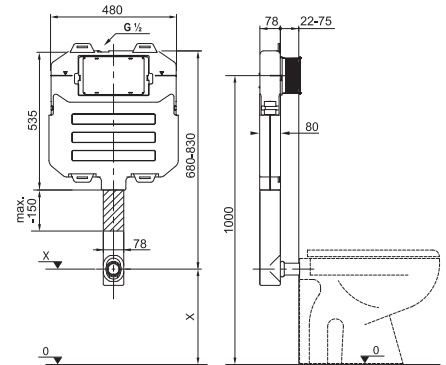

CONCEALED MODULES / WITH INSTALLATION DEPTH OF 9 CM /

BASIC TANK SYSTEM COMPACT MODULE FOR FLOORSTANDING CLOSETS

Article number	Description
H894650000001	Basic Tank System Compact for floorstanding closets, - depth 8 cm - wall-mounting and masonry casing required - frame suitable for floorstanding WCs - reduced depth, cistern volume maintained - anti-dew insulated cistern - simple wall-mounting - silent inlet valve - replaceable push-buttons - flush options: 2/4 l, 3/4,5 l and 3/6 l - insulated elbow, protects from dew formation at the module and water pipes

Note: The factory setting for the valve in the concealed module is a flushing volume of 3/6 liters.

BASIC TANK SYSTEM COMPACT MODULE FOR WALLHUNG CLOSETS

Article number	Description
H8946510000001	Basic Tank System Compact for wallhung closets - depth 8 cm - wall-mounting and masonry casing required - simple wall-mounting - anti-dew insulated cistern - frame suitable for walling in - silent inlet valve - replaceable push-buttons - flush options: 2/4 l, 3/4,5 l and 3/6 l - insulated elbow, protects from dew formation at the module and water pipes - structure load-carrying capacity of 400 kg - DN 90/110 drain elbow

Optional:
H8936730000001 straight connection for WC module

Note: The factory setting for the valve in the concealed module is a flushing volume of 3/6 liters.

WC SYSTEM COMPACT MODULE FOR WALLHUNG CLOSETS