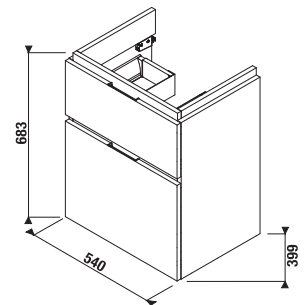

Article number	Description	Colour	
		white/glossy front	oak
H40J4224025001	vanity unit for washbasin 55 cm H810422, 2 drawers	x	
H40J4224025191	vanity unit for washbasin 55 cm H810422, 2 drawers		x

Optional:

H4944010390001	legs for wall mounted sink cabinets, chrome (1 pair)

Please combine these vanity units with the space-saving JIKA siphon H8942460000001.
NOTE: the spacing for corner valves in this case must be 200 mm.