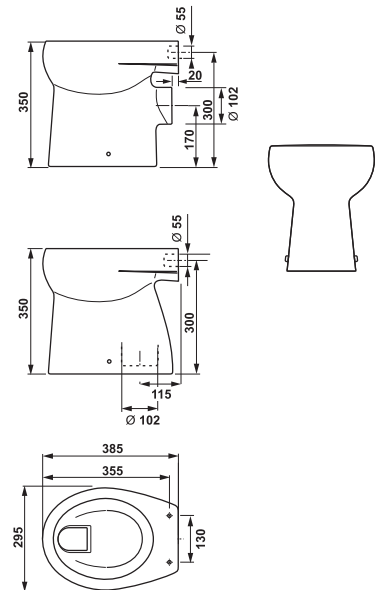

Concealed JIKA system – Basic tank system module – is recommended for floorstanding toilets. For more information please see page 133.

Thanks to its clever shape, the Baby seat keeps the area around the toilet clean.