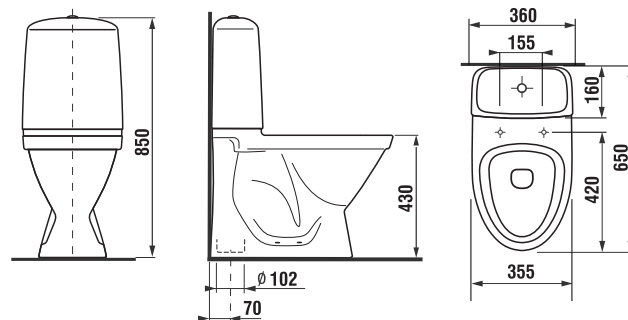

x

Optional:

H8903820000631 seat and cover, duroplast, steel hinges

H8903830000631 seat and cover, duroplast, Slowclose lowering mechanism, steel hinges

H8916223000001 duroplast seat and cover Scandia, plastic hinges