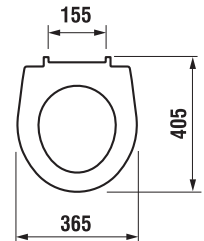

WC COMBINATIONS, FLOORSTANDING WCs AND BIDETS /

WC COMBINATION WITH VERTICAL OUTLET LYRA PLUS

Article number	Description	Water inlet	Flushing mechanism	Outlet
H8263870002413	WC combination	x	x	x
H8263870002423	WC combination		x	x

Optional:	Description
H8929990000001	installation kit for WC
H8933803000631	seat and cover, duroplast, steel hinges – for WC combinations
H8933813000001	seat and cover, duroplast, Slowclose lowering mechanism, plastic hinges – for WC combinations
H8933830000001	seat and cover, thermoplast, plastic hinges – for WC combinations

DUROPLAST SEAT AND COVER LYRA PLUS

Article number	Description
H8933803000631	seat and cover, duroplast, steel hinges – for WC combination
H8933813000001	seat and cover, duroplast, Slowclose lowering mechanism, plastic hinges – for WC combinations

THERMOPLAST SEAT AND COVER LYRA PLUS

Article number	Description
H8933830000001	seat and cover, thermoplast, plastic hinges – for WC combinations

SPARE PARTS FOR WC COMBINATIONS LYRA PLUS (H826384, H826386, H826387)

Article number	Description	Water inlet	Flushing mechanism	Outlet
H8263860002413*	WC pan			x
H8263840002413*	WC pan			x
H8243870000001	WC pan			x
H8283820000001	WC cistern	x		
H8283820002411	WC cistern	x	x	
H8283830000001	WC cistern		x	
H8283830002421	WC cistern	x	x	
H8913530000001	inlet valve	x		
H8913540000001	inlet valve		x	
H8913630000001	push button D2D			
H8913620000001	outlet valve D2D			
H8283840000001	cover to cistern Lyra plus			

* article number changed 06/2021