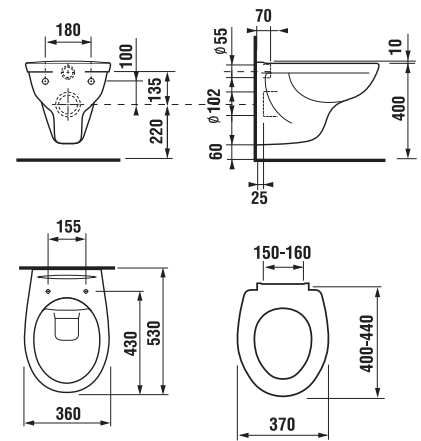

WALLHUNG WCs AND BIDETS /

WALLHUNG WC ZETA

Article number	Description
H8203960000001	wallhung WC, washdown flushing
Optional:	
H8932740000001	thermoplast seat and cover Zeta, plastic hinges, adjustable length of 400–440 mm
H8932760000001	duroplast seat and cover Zeta, Slowclose lowering mechanism, plastic hinges
H8932710000001	thermoplast seat and cover Zeta, plastic hinges, adjustable length of 400–440 mm
H8932710000637	thermoplast seat Zeta, steel hinges (NOTE: limited length adjustability of 407–425 mm).
H8933703000001	duroplast seat and cover, steel hinges
H8929920000001	Laufen levelling tape
H8926950000001	Laufen damper kit
H8946140000001	Laufen leveling paste

WALLHUNG WC DINO PACK RIMLESS

Article number	Description
H8603770000001	wallhung WC DINO PACK RIMLESS, washdown
Package including:	
H8213770000001	wallhung WC Dino, washdown, rimless
H8932760000001	duroplast seat and cover Zeta, Slowclose lowering mechanism, plastic hinges

WE RECOMMEND COMBINING WITH

PAGE 133

WALLHUNG WC DINO RIMLESS

Article number	Description
H8213770000001	wallhung WC, washdown, rimless
Optional:	
H8933703000001	duroplast seat and cover Dino, plastic hinges
H8933703000631	duroplast seat and cover Dino, steel hinges
H8932710000001	thermoplast seat and cover Zeta, plastic hinges, adjustable length of 400–440 mm
H8932740000001	duroplast seat and cover Zeta, plastic hinges, adjustable length
H8932760000001	duroplast seat and cover Zeta, Slowclose lowering mechanism, plastic hinges
H8929920000001	Laufen levelling tape
H8926950000001	Laufen damper kit
H8946140000001	Laufen leveling paste

WE RECOMMEND COMBINING WITH

PAGE 133

POSSIBILITY 1+1 PACK - H860377

PROJECT AND OTHER PRODUCTS