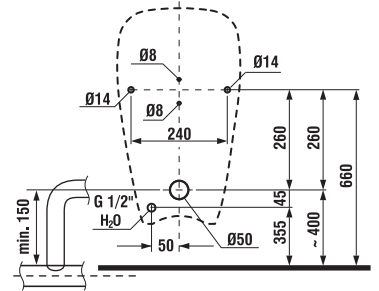

Battery box attached by a hook and loop tape at the bottom of ceramics. Battery service life - 1 year (also applies to public areas).

RECOMMENDED TO BE COMBINED WITH SUITABLE CONCEALED MODULE FOR URINALS

PAGE 133

1. 1 - water supply
2. 2 - electromagnetic valve
3. 3 - ceramic urinal
4. 4 - circuitry with a radar sensor with battery power supply
5. 5 - siphon
6. 6 - drain pipe, Ø50mm
7. 7 - interconnecting hoses
8. 8 - battery holder
9. 9 - corner valve for the water supply

H891062