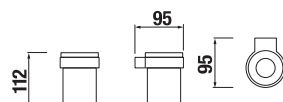

Article number	Description
H3823B10040001	glass tumbler with holder, wall mounted, frosted glass/chrome