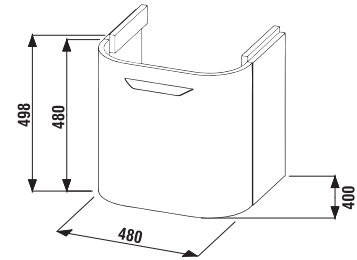

Article number Description

H4541314345001	vanity unit for washbasin 50 cm, 1 drawer, rounded front	white	x	
H4541314343401	vanity unit for washbasin 50 cm, 1 drawer, rounded front	ash		x
H4541314343411	vanity unit for washbasin 50 cm, 1 drawer, rounded front	golden oak		x