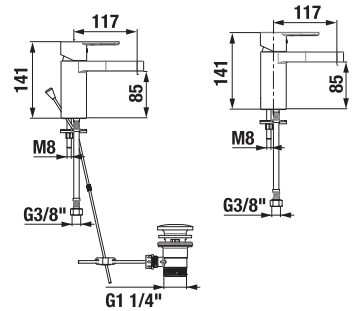

FAUCETS AND SHOWER ACCESSORIES /

MIO-N

Benefits

- Finger-adjustable water flow on sink faucets
- Aerators are made from a special material that prevents scale deposition
- Wall mounted bathtub and shower faucets feature non-return valves preventing siphonage of dirty water
- Certified quality connection hoses made of stainless steel
- Shower column equipped with a height-adjustable head shower and two hand shower holders (fixed holder built into the faucet body, sliding holder on the slide bar)
- Complete assembly in the Czech republic, including 100% testing of all faucets
- Wide range of shower accessories

finger-adjustable water flow on washbasin faucets

for washbasin and sink faucets, the possibility of choosing an aerator with different flow rates

WASHBASIN FAUCET MIO-N

Article number	Description
H3111V10041141	single lever basin mixer, fixed spout 117 mm, with Click-clack basin waste, adjustable flow, flow rate 5 l/min, chrome
H3111V10041111	single lever basin mixer, fixed spout 117 mm, with metal pop-up waste, adjustable flow, flow rate 5 l/min, chrome
H3111V10041101	single lever basin mixer, fixed spout 117 mm, without waste, adjustable flow, flow rate 5 l/min, chrome

Optional:

H3917100040001 Click-clack basin waste, 5/4", chrome

WASHBASIN FAUCET MIO-N

Article number	Description
H3111V80041201	single lever basin mixer, „XL“ high rise, fixed spout 153 mm, without waste, adjustable flow, flow rate 5,7 l/min, chrome

Optional:

H3917100040001 Click-clack basin waste, 5/4", chrome

RECOMMENDED

Article number	Description
H8903490000001	installation kit for washbasins
H3747100040001	Click-clack basin waste, 5/4", chrome