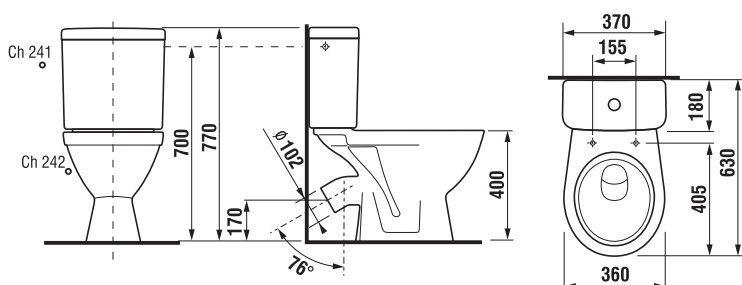

PROJECT AND OTHER PRODUCTS