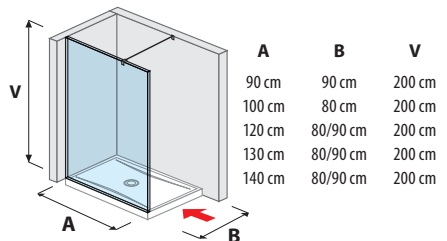

## SHOWER SCREENS

glass wall fixed 120, 130, 140 cm

glass wall side-mounted 70, 80 cm

glass wall side-mounted 90, 100, 120, 130, 140 cm

glass wall „L“ 120, 130, 140 x 80 cm  
120, 130, 140 x 90 cm

glass wall incl. short glass 70, 80 cm