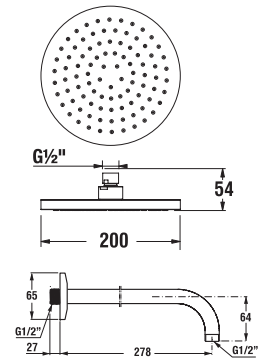

Shower accessories of individual design line are compatible, i.e. they can be easily combined.

SHOWER HOSE MIO

Article number	Description
H3621X00002731	shower hose, L=1700 mm, PVC satin silver