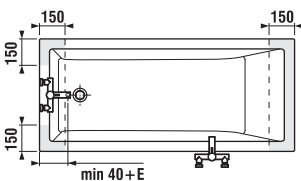

These areas are recommended for placing a bathtub outlet or a bathtub mixer outlet.

Areas shown in this colour are not recommended for placing a bathtub outlet or a bathtub mixer outlet.

E = edge width of bathtub