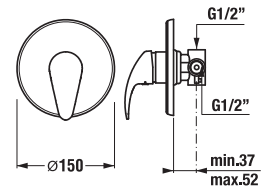

FAUCETS AND SHOWER ACCESSORIES /

PULL-OUT SINK FAUCET LYRA

Article number	Description
H3512710043001	single lever sink mixer, deck mounted, with pull-out hand shower, 2 functions, chrome

SHOWER FAUCET WITHOUT SHOWER SET LYRA

Article number	Description
H3312770040001	single lever shower mixer, wall mounted, without shower set, chrome

Optional:

H3651R00043611	shower set (hand shower $\varnothing$ 100 mm, 3 functions, shower holder, shower hose 1700 mm), chrome
H3651R00043731	shower set (hand shower $\varnothing$ 100 mm, 3 functions, sliding bar 700 mm, shower hose 1700 mm), chrome

SHOWER CONCEALED FAUCET LYRA

Article number	Description
H3312760040001	single lever shower concealed mixer, complete, chrome

Optional:

H3651R00043611	shower set (hand shower $\varnothing$ 100 mm, 3 functions, shower holder, shower hose 1700 mm), chrome
H3651R00043731	shower set (hand shower $\varnothing$ 100 mm, 3 functions, sliding bar 700 mm, shower hose 1700 mm), chrome

BATH/SHOWER FAUCET WITHOUT SHOWER SET LYRA

Article number	Description
H3212770040001	single lever bath-shower mixer, wall mounted, without shower set, chrome

Optional:

H3651R00043611	shower set (hand shower $\varnothing$ 100 mm, 3 functions, shower holder, shower hose 1700 mm), chrome
H3651R00043731	shower set (hand shower $\varnothing$ 100 mm, 3 functions, sliding bar 700 mm, shower hose 1700 mm), chrome

BIDET FAUCET LYRA

Article number	Description
H3412710040011	single lever bidet mixer, with metal pop-up waste, chrome

It is recommended to combine with Rio accessories.