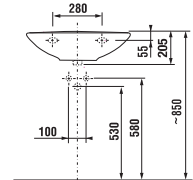

WASHBASINS / ZETA DESIGN LINE /

WASHBASIN ZETA 60 CM

Article number Description

H810392000yyy1 washbasin 60 cm
H8193910000001 siphon cover with installation kit (art. no.: H8900130000001) for washbasins 50, 55, 60 cm

Optional:

H8903490000001 installation kit for washbasins
H8942490000001 siphon, chromed ABS, height-adjustable from 175 to 270 mm, high of water seal 75 mm, flow-rate capacity of 45 l, with decorative rings (can also be used without decorative rings).

SMALL WASHBASIN ZETA 40 CM

Article number Description

H815393000yyy1 small washbasin 40 cm

Optional:

H8903490000001 installation kit for washbasins

PROJECT AND
OTHER PRODUCTS