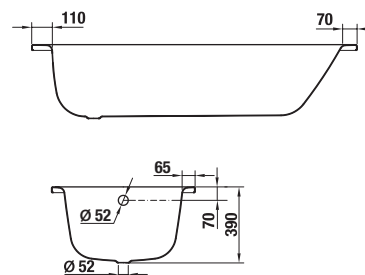

### TANZA plus - the nest steel bath Jika

| Article number | Description               | Capacity |
|----------------|---------------------------|----------|
| H2252010000001 | Tanza plus 1 500 × 700 mm | 165 l    |
| H2251910000001 | Tanza plus 1 600 × 700 mm | 180 l    |
| H2251810000001 | Tanza plus 1 700 × 700 mm | 195 l    |
| H2252310000001 | Tanza plus 1 600 × 750 mm | 200 l    |
| H2252210000001 | Tanza plus 1 700 × 750 mm | 210 l    |