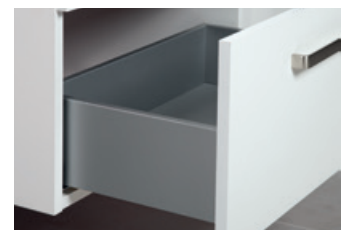

The new Lyra Plus washbasin in a modern square style was designed in accordance with current bathroom trends. You can choose between dimensions ranging from 50, 55 to 60 cm in width or opt for a 40 cm wide small washbasin. The washbasin perfectly matches with vanity units from the Lyra Plus VIVA collection featuring two drawers and nickel-plated handles.