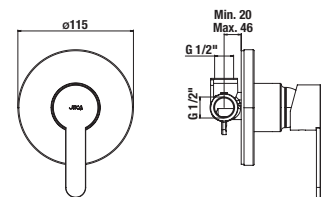

SHOWER CONCEALED FAUCET LYRA SMART

Article number **Description**
H3311Z60040001 single lever shower concealed mixer, complete, chrome

Optional:
H3651R00043611 shower set (hand shower $\varnothing$ 100 mm, 3 functions, shower holder, shower hose 1700 mm), chrome
H3651R00043731 shower set (hand shower $\varnothing$ 100 mm, 3 functions, sliding bar 700 mm, shower hose 1700 mm), chrome