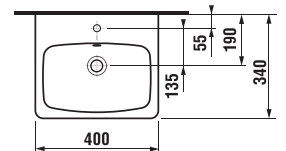

Article number	Description	
H8153800001041	small washbasin 40 cm	

Optional:

H8903490000001	installation kit for washbasins
H8942490000001	siphon, chromed ABS, height-adjustable from 175 to 270 mm, high of water seal 75 mm, flow-rate capacity of 45 l, with decorative rings (can also be used without decorative rings)