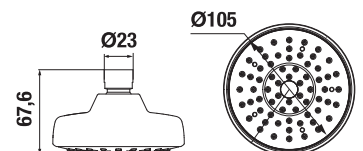

Article number	Description
H3671R10042151	head shower, Ø 100 mm, 3 functions, chrome