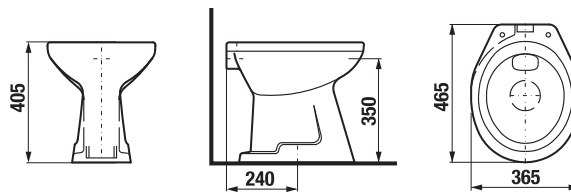

Optional:

H8933703000001	duroplast seat and cover Dino, plastic hinges
H8933703000631	duroplast seat and cover Dino, steel hinges
H8932710000001	thermoplast seat and cover Zeta, plastic hinges, adjustable length of 400–440 mm
H8977010000001	rubber insert - water supply sealing
H8929990000001	installation kit for WC

WE RECOMMEND COMBINING WITH

PAGE 133