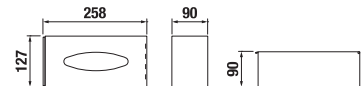

Article number	Description
H3863D20040001	kleenex box, polished stainless steel