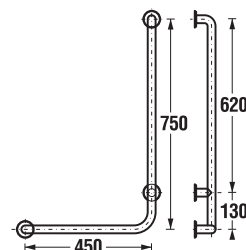

#### White design

| Article number | Description                                |
|----------------|--|
| H3897120000001 | shower handrail, 750 × 450 mm, left, white |
| H3897220000001 | shower handrail, 750 × 450 mm, left, white |