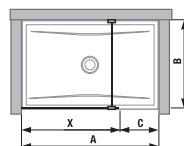

Article number	Glass dimensions (mm)		Shower tray dimensions (mm)		Entrance dimensions (mm)
	X	V	A	B	C
H267429	684	2000	1200/1300	800/900	516/616
H268420	784	2000	1400	800/900	616