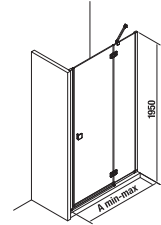

Shower doors with a single panel, 800–1200 mm, left/right, silver glossy profile, chrome hinges and handles, 8 mm transparent glass with Jika perla Glass finish.

Article number	Version	Dimension (mm)	Height (mm)	Thickness (mm)	Glass design
H2544200026681	left	800	1950	8	transparent
H2544210026681	right	800	1950	8	transparent
H2544220026681	left	900	1950	8	transparent
H2544230026681	right	900	1950	8	transparent
H2544240026681	left	1000	1950	8	transparent
H2544250026681	right	1000	1950<!--</tr--> <tr> <td>H2544260026681</td> <td>left</td> <td>1200</td> <td>1950</td> <td>8</td> <td>transparent</td> </tr> <tr> <td>H2544270026681</td> <td>right</td> <td>1200</td> <td>1950</td> <td>8</td> <td>transparent</td> </tr>		
H2544260026681	left	1200	1950	8	transparent
H2544270026681	right	1200	1950	8	transparent