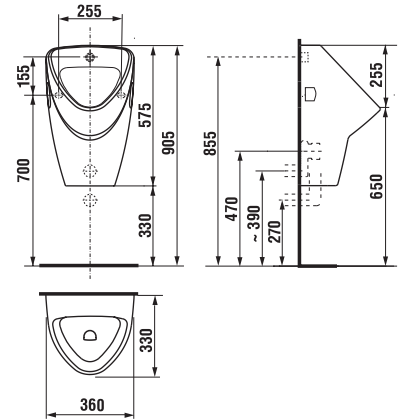

**ATTENTION!** Installation of Livo urinal requires bolts H892536 (thread length 40 mm).

**RECOMMENDED TO BE COMBINED WITH SUITABLE CONCEALED MODULE FOR URINALS**

PAGE 133