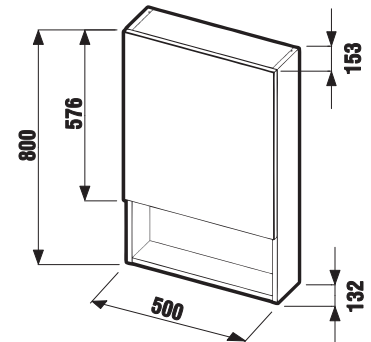

MIRRORS AND LIGHTING /

MIRRORS LYRA ON BOARD 40, 50, 60 AND 70 × 75 CM

Article number   **Description**

H4531810383041	mirror on board 40 × 75 cm
H4531910383041	mirror on board 50 × 75 cm
H4532010383041	mirror on board 60 × 75 cm
H4532110383041	mirror on board 70 × 75 cm

MIRROR CABINET LYRA 40 × 80 CM

Article number   **Description**

H4532210383041	mirror cabinet 40 × 80 cm

MIRROR CABINET LYRA 50 × 80 CM

Article number   **Description**

H4532310383041	mirror cabinet 50 × 80 cm