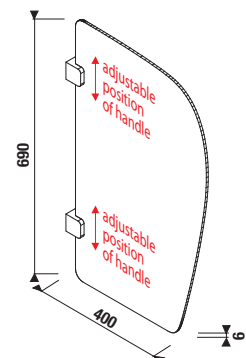

## URINAL PARTITION SPLIT

| Article number | Description  | White | Dark grey |
|----------------|--|-------|-----------|
| H44J6010000001 | urinal partition Split, including stainless steel handles, material compact board (pressed laminate) | x     |           |
| H44J6010003011 | urinal partition Split, including stainless steel handles, material compact board (pressed laminate) |       | x         |