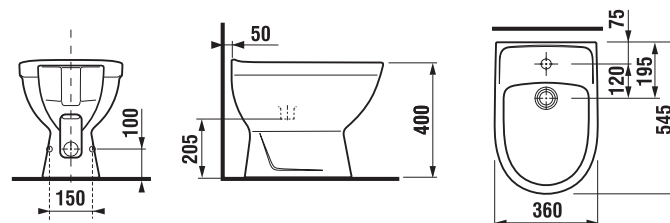

Article number	Description
H8323810003041	bidet
Optional:	
H8929990000001	installation kit for bidet