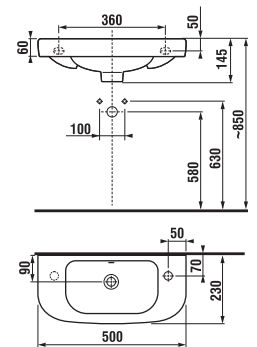

PROJECT AND OTHER PRODUCTS