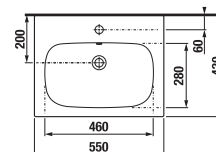

Article number	Description	Colour	
		white	ash
H41J6134023001	vanity unit with 2 drawers incl. washbasin 55 cm	x	
H41J6134025141	vanity unit with 2 drawers incl. washbasin 55 cm		x

Optional:	Price
H3747100040001	washbasin siphon Mio 5/4" – 32 mm, brass, chrome
H8942460000001	space-saving siphon, distance between the corner valves is 200 mm, DN40

PACK
1+1

1+1 PACK
cabinet + washbasin
- Safe delivery
- Space-saving transport packaging
- Simple handling

Can be combined with furniture legs: H4944021760001