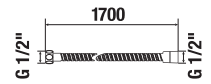

FAUCETS AND SHOWER ACCESSORIES /

SHOWER HOSE RIO

Article number	Description
H3621R00042701	shower hose, L=1700 mm, chrome

SHOWER HOSE CONNECTION RIO

Article number	Description
H3631R00041501	shower connection G 1/2", chrome

HAND SHOWER HOLDER RIO

Article number	Description
H3691R00045001	hand shower holder, adjustable, chrome

SHOWER ARM RIO

Article number	Description
H3661R00040041	shower arm, wall mounted, L=150 mm, G 1/2", chrome

HEAD SHOWER RIO

Article number	Description
H3671R10042101	head shower, Ø 80 mm, 1 function, chrome

HEAD SHOWER RIO

Article number	Description
H3671R10042141	head shower, Ø 100 mm, 1 function, chrome

Article number	Description
H3671R10042151	head shower, Ø 100 mm, 3 functions, chrome