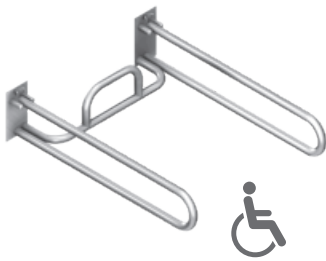

FOLDING SET

80 cm

Article number	Description
H3897100000001	folding set for WC, stainless steel