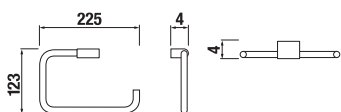

Article number	Description
H3813B40040001	towel ring, L=225 mm, chrome