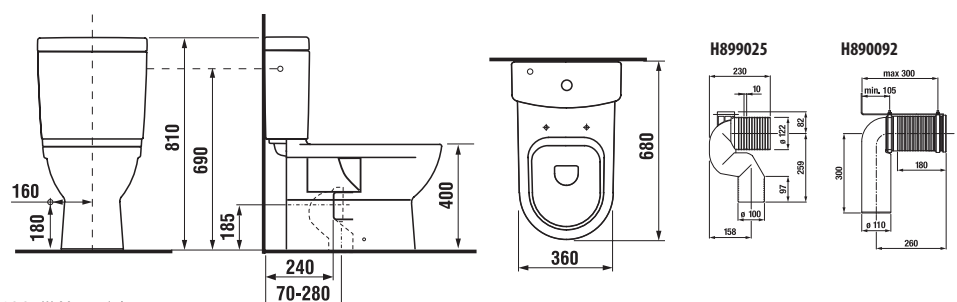

## WC COMBINATION MIO

| Article number   | Description   | Water inlet | Flushing mechanism | Outlet | Installation kit |
|------------------|---|-------------|--------------------|--------|------------------|
| H823716xxx0001   | WC pan  |             |                    | X      | X                |
| H827712xxx2411   | WC cistern  | X           | X                  |        |                  |
| H827713xxx2421   | WC cistern  |             | X                  | X      |                  |
| <b>Optional:</b> |   |             |                    |        |                  |
| H8927113000001   | duroplast seat and cover Mio, fast-clamping steel hinges                                    |             |                    |        |                  |
| H8939580000001   | duroplast seat and cover Laufen, with lowering system Slowclose, fast-clamping steel hinges |             |                    |        |                  |
| H8990250000001   | Laufen outlet elbow for distances 220–305 mm, vertical                                      |             |                    |        |                  |
| H8900920000001   | Laufen outlet elbow for distances 70–220 mm vertical, cuttable                              |             |                    |        |                  |