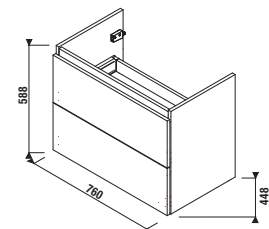

WASHBASINS / MIO-N DESIGN LINE /

WASHBASIN MIO-N 65 CM

JIKA • perla

Article number	Description	yyy: 104
H812714xxx1041	washbasin 65 cm	x
Optional:		
H8903490000001	installation kit for washbasins	
H8942460000001	space-saving siphon, distance between the corner valves is 200 mm, DN40	
H3747100040001	washbasin siphon Mio 5/4" – 32 mm, brass, chrome	

VANITY UNIT FOR WASHBASIN MIO-N 65 CM

Article number	Description	Colour	
		white/glossy front	ash
H40J7154015001	vanity unit for washbasin 65x45 cm H812714, 2 drawers	x	
H40J7154013421	vanity unit for washbasin 65x45 cm H812714, 2 drawers		x

Optional:
H4944021760001 Cube legs for wall mounted sink cabinets, chrome, 1 pair, 240 mm

Please combine these vanity units with the space-saving JIKA siphon H8942460000001.
NOTE: the spacing for corner valves in this case must be 200 mm.

WASHBASIN MIO-N 80 CM

JIKA • perla

Article number	Description	yyy: 104
H812716xxx1041	washbasin 80 cm	x
* leveling paste is included in the package		
Optional:		
H8903490000001	installation kit for washbasins	
H8942460000001	space-saving siphon, distance between the corner valves is 200 mm, DN40	
H3747100040001	washbasin siphon Mio 5/4" – 32 mm, brass, chrome	

VANITY UNIT FOR WASHBASIN MIO-N 80 CM

Article number	Description	Colour	
		white/glossy front	ash
H40J7164015001	vanity unit for washbasin 80x45 cm H812716, 2 drawers	x	
H40J7164013421	vanity unit for washbasin 80x45 cm H812716, 2 drawers		x

Optional:
H4944021760001 Cube legs for wall mounted sink cabinets, chrome, 1 pair, 240 mm

Please combine these vanity units with the space-saving JIKA siphon H8942460000001.
NOTE: the spacing for corner valves in this case must be 200 mm.

PROJECT AND OTHER PRODUCTS