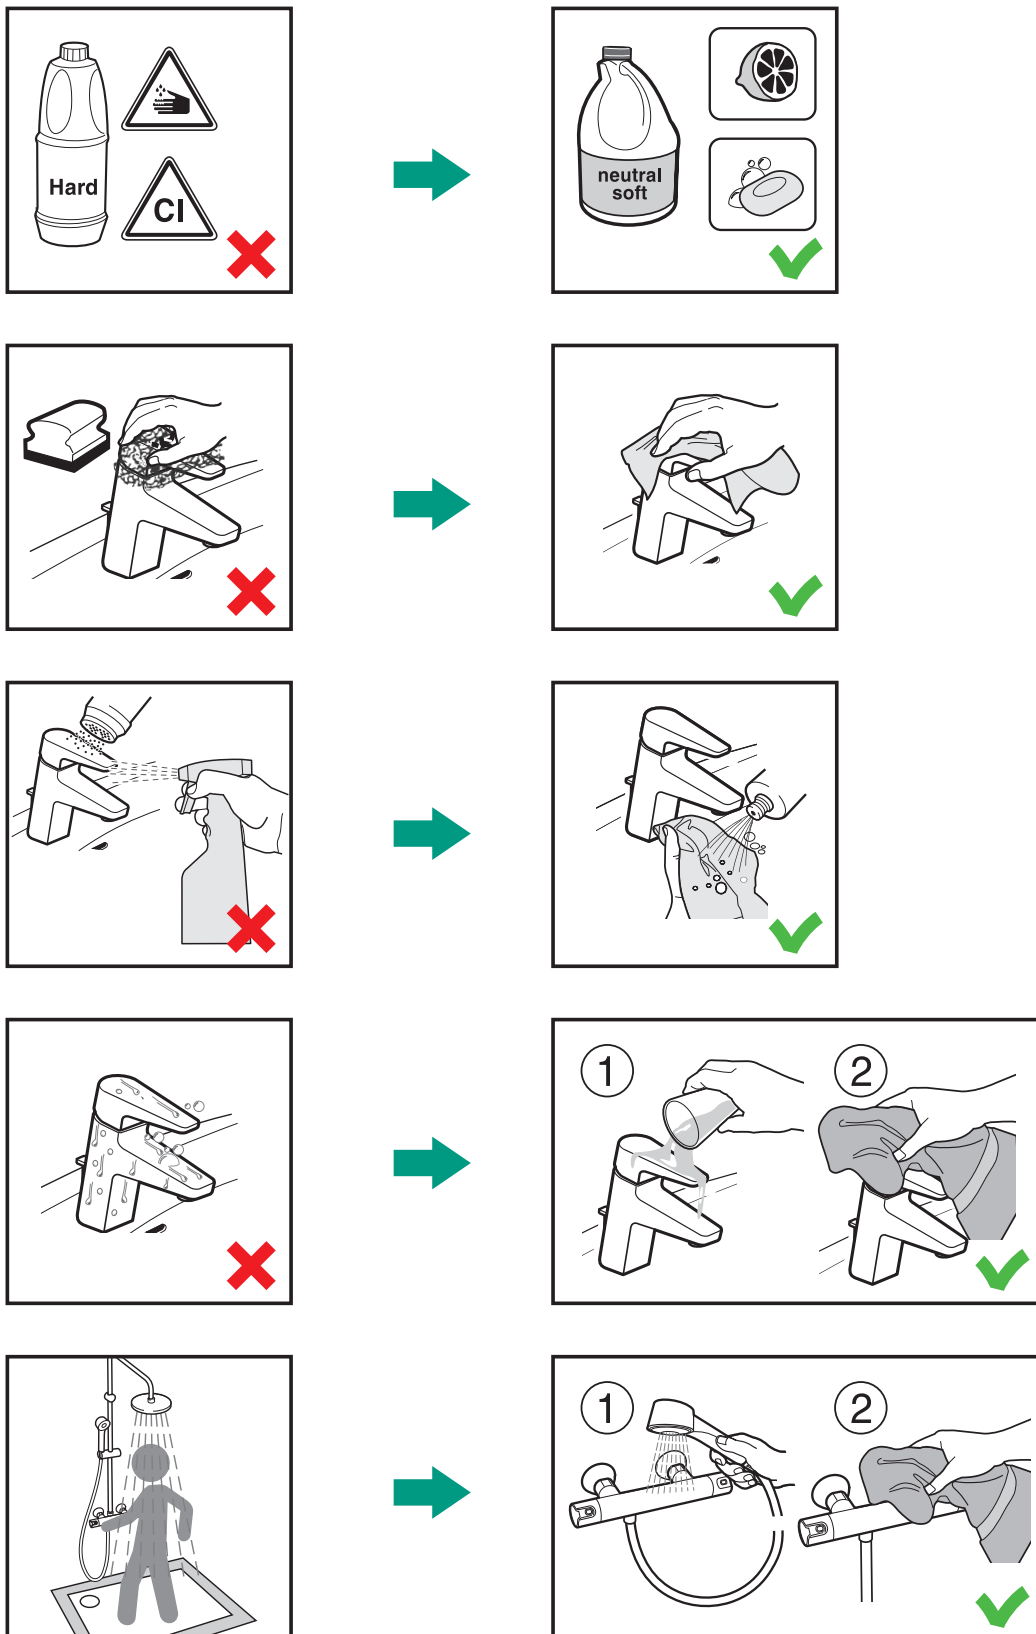

# TECHNOLOGY / JIKA FURNITURE /

**JIKA furniture** is characterised by its high resistance to moisture and mechanical damage. Only the top quality adhesives are used for production. ABS edges, either 2.0 or 0.8 mm thick, are made of a material that is highly resistant to mechanical damage. The maximum loading capacity of cabinet hinges is 150 kg. Made by the renowned Hettich brand, hinges are designed for an incredible 150,000 cycles; door and drawer soft-close mechanisms are of the same quality. This material provides increased bending strength and is also stronger at screw mounting points thanks to the higher density of chipboard (supplied by European leader Egger) used in cabinet body production. In addition, this material produces negligible formaldehyde emissions: E1–E1/2 emission class. Chipboard surfaces are covered by a laminated sheet of 100 g/m<sup>2</sup>. MDF material coated with high-gloss five-layer PUR paint is employed for drawer faces painted on five sides. Thanks to UV filters used in production, lacquered surfaces do not age or yellow. Glass door inserts are made of hardened security glass; baked decor technology is employed to manufacture decorated doors from the Cubito set. Bathroom comply with strict European standards; as they meet the IP44 protection standard, these lights can be placed in “Zone 2”, i.e. 180 cm from the floor.