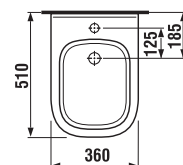

Please mind the connection height.

WE RECOMMEND COMBINING WITH

PAGE 133