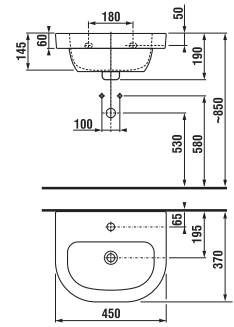

SMALL WASHBASINS / DEEP BY JIKA DESIGN LINE /

SMALL WASHBASIN DEEP BY JIKA 45 CM

Article number Description

H815614000yyy1 small washbasin 45 cm

SMALL CORNER WASHBASIN DEEP BY JIKA 45 CM

Article number Description

H815612000yyy1 small corner washbasin 45 cm

yyy: 104

Optional:

H8903490000001 installation kit for washbasins

H8942490000001 siphon, chromed ABS, height-adjustable from 175 to 270 mm, high of water seal 75 mm, flow-rate capacity of 45 l, with decorative rings (can also be used without decorative rings)

SMALL WASHBASIN DEEP BY JIKA 50 x 23 CM

Article number Description

H815615000yyy1 small washbasin 50 x 23 cm

yyy: 105 106

Optional:

H8903490000001 installation kit for washbasins

H3747100040001 washbasin siphon Mio 5/4" - 32 mm, brass, chrome

H8942490000001 siphon, chromed ABS, height-adjustable from 175 to 270 mm, high of water seal 75 mm, flow-rate capacity of 45 l, with decorative rings (can also be used without decorative rings)

PROJECT AND OTHER PRODUCTS