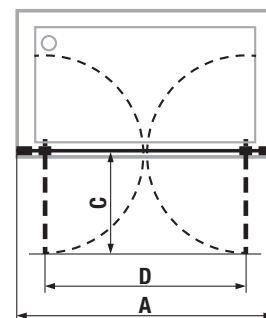

SHOWER SCREENS, ENCLOSURES, DOORS AND TRAYS /

NEW

SHOWER DOOR NION PIVOT

* Available from 3rd quarter of 2021

Single shower door 800, 900, 1000 mm, left/right, glossy silver-colour profile, 6mm transparent glass or arctic glass with special JIKA perla GLASS treatment, chromed handles.

Article number	Dimension (mm)	Height (mm)	Thickness (mm)	Glass design
H2542N10026681	800	1950	6	transparent
H2542N20026681	900	1950	6	transparent
H2542N30026681	1000	1950	6	transparent
H2542N10026661	800	1950	6	arctic
H2542N20026661	900	1950	6	arctic
H2542N30026661	1000	1950	6	arctic

charge 668 – transparent glass
charge 666 – arctic decor

Article number	Dimensional options (mm) to niche		Dimension (mm) B
	A min	A max	
H2542N1	765	795	672
H2542N2	865	895	772
H2542N3	965	995	872

NEW

DOUBLE-WING PIVOT SHOWER DOOR NION

* Available from 3rd quarter of 2021

Double-wing pivot shower door 800 and 900 mm, left/right, glossy silver-colour profile, 6mm transparent glass or arctic glass with special JIKA perla GLASS treatment, chromed handles.

Article number	Dimension (mm)	Height (mm)	Thickness (mm)	Glass design
H2562N10006681	800	1950	6	transparent
H2562N20006681	900	1950	6	transparent
H2562N10006661	800	1950	6	arctic
H2562N20006661	900	1950	6	arctic

charge 668 – transparent glass
charge 666 – arctic decor

Article number	Dimensional options (mm) to niche		Entrance width (mm) D	Dimension (mm) C
	A min	A max		
H2562N1	765	795	600	328
H2562N2	865	895	700	378

NEW

FIXED SHOWER SCREEN NION

* Available from 3rd quarter of 2021

Fixed shower screen 800, 900, 1000 mm, glossy silver-colour profile, 6mm transparent glass or arctic glass with special JIKA perla GLASS treatment, chromed handles.