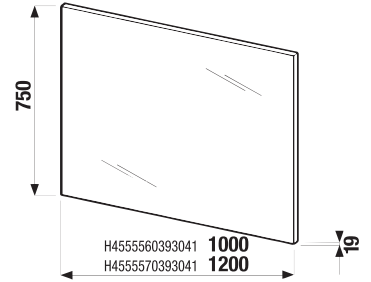

## MIRROR CUBE ON BOARD 100, 120 x 75 CM

| Article number | Description                 |
|----------------|-----------------------------|
| H4555560393041 | mirror on board 100 x 75 cm |
| H4555570393041 | mirror on board 120 x 75 cm |