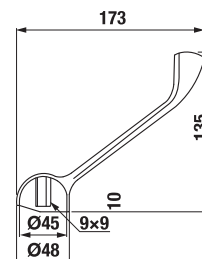

Article number	Description
H3912700040001	medical handle, chrome