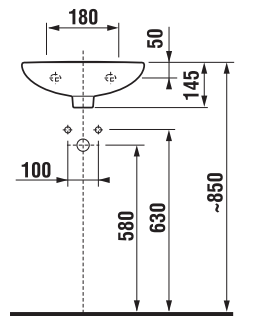

Article number	Description	yyy: 105	106	109
H815381000yyy1	small washbasin 40 cm	X	X	X

Optional:

H8903490000001	installation kit for washbasins
H8942490000001	siphon, chromed ABS, height-adjustable from 175 to 270 mm, high of water seal 75 mm, flow-rate capacity of 45 l, with decorative rings (can also be used without decorative rings).