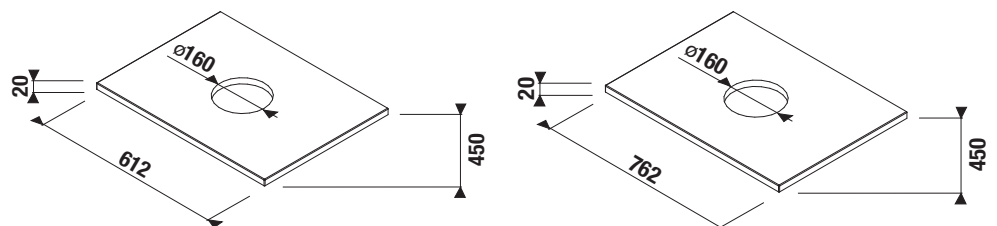

## MIO-N WASHTOP 61 CM AND 76 CM WITH SIPHON CUT-OUT

white

ash

white

ash

| Article number | Description                           | Washtop colour |     |
|----------------|---------------------------------------|----------------|-----|
|                |                                       | white          | ash |
| H46J7120015001 | washtop 61 cm, centred siphon cut-out | x              |     |
| H46J7120013421 | washtop 61 cm, centred siphon cut-out |                | x   |
| H46J7130015001 | washtop 76 cm, centred siphon cut-out | x              |     |
| H46J7130013421 | washtop 76 cm, centred siphon cut-out |                | x   |