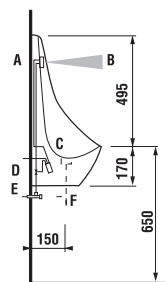

1. A - sensor head with jet
2. B - sensing zone
3. C - control electronics
4. D - electromagnestic valve
5. E - angle valve with filter
6. F - siphon

PROJECT AND OTHER PRODUCTS