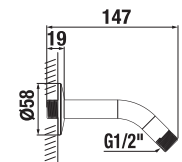

Article number	Description
H3661R00040041	shower arm, wall mounted, L=150 mm, G 1/2", chrome