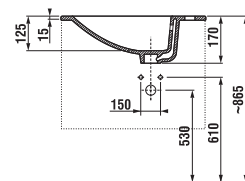

1. **1+1 PACK**
   cabinet + washbasin
2. Safe delivery
   - Space-saving transport packaging
   - Simple handling

PROJECT AND OTHER PRODUCTS