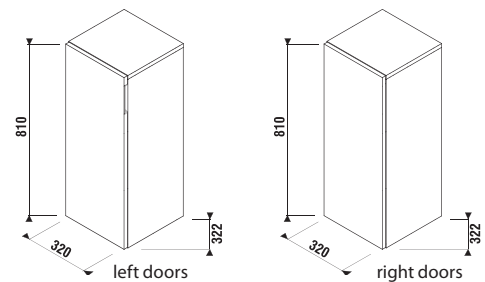

Article number	Description	Colour	
		white/ glossy front	oak
H43J4211105001	medium cabinet, 1 door (left hinged), 2 glass shelves	x	
H43J4211105191	medium cabinet, 1 door (left hinged), 2 glass shelves		x
H43J4211205001	medium cabinet, 1 door (right hinged), 2 glass shelves	x	
H43J4211205191	medium cabinet, 1 door (right hinged), 2 glass shelves		x

Combine Cubito bathroom furniture with Clear mirrors in the Mirrors & Lighting section.

Glass shelf thickness is 6 mm.

Benefits of bathroom furniture