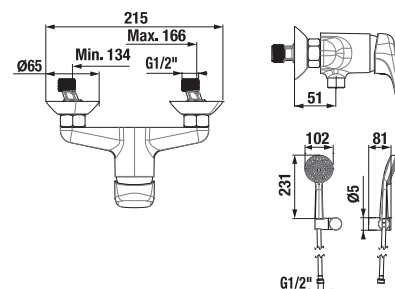

FAUCETS AND SHOWER ACCESSORIES /

SHOWER FAUCET WITH A SHOWER KIT DEEP BY JIKA

Article number	Description
H3311U70041311	single lever shower mixer, wall mounted, with shower set (hand shower $\varnothing$ 80 mm, 3 functions, shower holder, shower hose 1700 mm), chrome
H3311U70044001	single lever shower wall mounted mixer, without shower set, chrome

CONCEALED SHOWER FAUCET DEEP BY JIKA

Article number	Description
H3311U60040001	single lever shower concealed mixer, complete, chrome

THERMOSTATIC SHOWER FAUCET WITH A SHOWER KIT DEEP BY JIKA

Article number	Description
H3331U70042711	thermostatic shower mixer, wall mounted, with shower set (hand shower $\varnothing$ 80 mm, 3 functions, shower holder, shower hose 1700 mm), chrome
H3331U70044001	thermostatic shower mixer, wall mounted, without shower set, chrome

BATH/SHOWER FAUCET WITH A SHOWER KIT DEEP BY JIKA

Article number	Description
H3211U70041311	single lever bath-shower mixer, wall mounted, with shower set (handshower $\varnothing$ 80 mm, 3 functions, shower holder, shower hose 1700 mm), chrome
H3211U70044001	single lever bath-shower mixer, wall mounted, without shower set, chrome

It is recommended to combine with shower sets, accessories and siphons from Mio and Rio or Cubito-N.