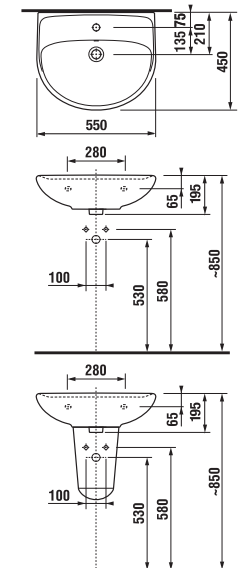

Article number	Description	yyy: 104	109
H814382000yyy1	washbasin 55 cm	X	X
H8143820001043	washbasin 55 cm	X	X
H814383000yyy1	washbasin 60 cm	X	X
H8143830001043	washbasin 60 cm	X	X
H814384000yyy1	washbasin 65 cm	X	X
H8199500000209	pedestal		

Optional:

H8903490000001	installation kit for washbasins
H8942490000001	siphon, chromed ABS, height-adjustable from 175 to 270 mm, high of water seal 75 mm, flow-rate capacity of 45 l, with decorative rings (can also be used without decorative rings).