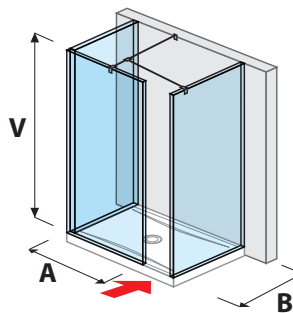

glass wall/walk in PURE for a shower trays
70, 80 x 80 cm | 70, 80 x 90 cm

A	B	V
70 cm	80/90 cm	200 cm
80 cm	80/90 cm	200 cm