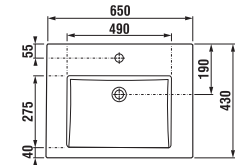

VANITY UNITS WITH WASHBASINS / CUBE /

VANITY UNIT WITH WASHBASIN CUBE 65 CM

Article number	Description	Colour	
		white/semi-gloss front	dark oak
H4536011763001	vanity unit with 2 doors incl. washbasin 65 × 43 cm	x	
H4536011763021	vanity unit with 2 doors incl. washbasin 65 × 43 cm		x

Article number	Description	Colour	
		white/semi-gloss front	dark oak
H4536021763001	vanity unit with 2 drawers incl. washbasin 65 × 43 cm	x	
H4536021763021	vanity unit with 2 drawers incl. washbasin 65 × 43 cm		x

The vanity unit is not available as a spare part.

1+1 PACK
cabinet + washbasin
- Safe delivery
- Space-saving transport packaging
- Simple handling

VANITY UNIT WITH WASHBASIN CUBE 80 CM

Article number	Description	Colour	
		white/semi-gloss front	dark oak
H4537521763001	vanity unit with 2 doors incl. washbasin 80 × 43 cm	x	
H4537521763021	vanity unit with 2 doors incl. washbasin 80 × 43 cm		x

Article number	Description	Colour	
		white/semi-gloss front	dark oak
H4537621763001	vanity unit with 2 drawers incl. washbasin 80 × 43 cm	x	
H4537621763021	vanity unit with 2 drawers incl. washbasin 80 × 43 cm		x

The vanity unit is not available as a spare part.

1+1 PACK
cabinet + washbasin
- Safe delivery
- Space-saving transport packaging
- Simple handling

PROJECT AND OTHER PRODUCTS