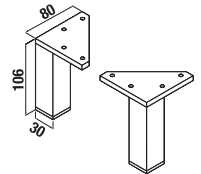

Benefits of bathroom furniture