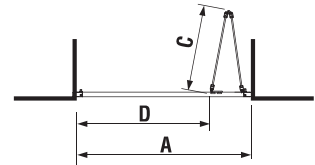

charge 668 – transparent glass  
charge 666 – arctic decor

| Article number | Dimensional options (mm) to niche |       | Entrance width (mm) D | Dimension (mm) C |
|----------------|-----------------------------------|-------|-----------------------|------------------|
|                | A min                             | A max |                       |                  |
| H255241        | 765                               | 795   | 535                   | 306              |
| H255242        | 865                               | 895   | 635                   | 358              |