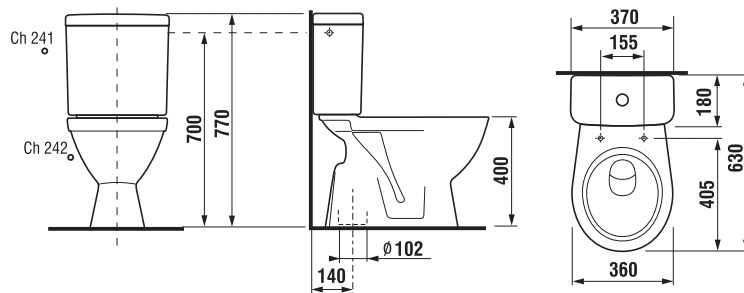

DUROPLAST SEAT AND COVER LYRA PLUS

Article number	Description
H8933803000631	seat and cover, duroplast, steel hinges – for WC combination
H8933813000001	seat and cover, duroplast, Slowclose lowering mechanism, plastic hinges – for WC combinations

THERMOPLAST SEAT AND COVER LYRA PLUS

Article number	Description
H8933830000001	seat and cover, thermoplast, plastic hinges – for WC combinations

SPARE PARTS FOR WC COMBINATIONS LYRA PLUS (H826384, H826386, H826387)

Article number	Description	Water inlet	Flushing mechanism	Outlet
H8263860002413*	WC pan			x
H8263840002413*	WC pan			x
H8243870000001	WC pan			x
H8283820000001	WC cistern	x		
H8283820002411	WC cistern	x	x	
H8283830000001	WC cistern		x	
H8283830002421	WC cistern	x	x	
H8913530000001	inlet valve	x		
H8913540000001	inlet valve		x	
H8913630000001	push button D2D			
H8913620000001	outlet valve D2D			
H8283840000001	cover to cistern Lyra plus			

* article number changed 06/2021