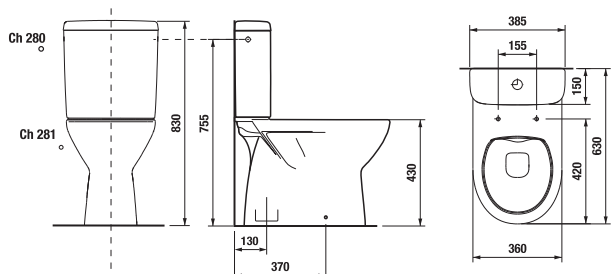

WC COMBINATIONS, FLOORSTANDING WCs AND BIDETS /

FLOORSTANDING BIDET DEEP BY JIKA

Article number Description

H8326120003021 floorstanding bidet, with lid, leaning directly to the wall (including installation kit)

302

WC COMBINATION WITH HORIZONTAL OUTLET LYRA PLUS RIMLESS

Article number Description

H8273860002801 WC without water rim, washdown flushing, 4,5/3l

H8273860002811 WC without water rim, washdown flushing, 4,5/3l

Water inlet

Flushing mechanism

Outlet

→

Water inlet	Flushing mechanism	Outlet
x	x	x
x	x	x

Optional: Description

H8903840000631 duroplast seat and cover, fast-clamping, steel hinges

H8903850000631 duroplast seat and cover, fast-clamping, Slowclose, steel hinges

H8933843000631 duroplast seat and cover, steel hinges

H8933870000001 seat and cover, thermoplastic, plastic hinges – for wallhung WC

NEW

WC COMBINATION WITH VERTICAL OUTLET LYRA PLUS RIMLESS

Available from the 3rd quarter of 2021.

Article number Description

H8273870002801 WC without water rim, washdown flushing, 4,5/3l

H8273870002811 WC without water rim, washdown flushing, 4,5/3l

Water inlet

Flushing mechanism

Outlet

↓

Water inlet	Flushing mechanism	Outlet
x	x	x
x	x	x

Optional: Description

H8903840000631 duroplast seat and cover, fast-clamping, steel hinges

H8903850000631 duroplast seat and cover, fast-clamping, Slowclose, steel hinges

H8933843000631 duroplast seat and cover, steel hinges

H8933870000001 seat and cover, thermoplastic, plastic hinges – for wallhung WC