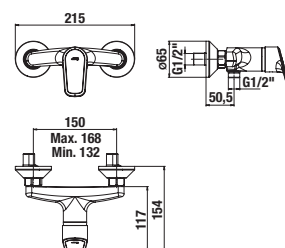

### Optional:

|                |   |
|----------------|---|
| H3651R00043611 | shower set (hand shower $\varnothing$ 100 mm, 3 functions, shower holder, shower hose 1700 mm), chrome      |
| H3651R00043731 | shower set (hand shower $\varnothing$ 100 mm, 3 functions, sliding bar 700 mm, shower hose 1700 mm), chrome |