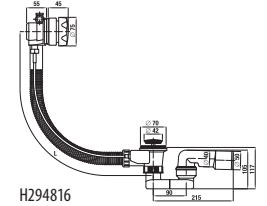

BATHTUBS AND BATH SCREENS /

BATHTUB OVERFLOWS

Article number	Description
H2948150040001	automatic overflow including siphon 40/50 mm, length 550 mm, plastic body of overflow
H2948160040001	automatic overflow including siphon 40/50 mm, length 550 mm, brass body of overflow
H2948170040001	automatic overflow with inlet, including siphon 40/50 mm, length 550 mm, plastic body of overflow
H2948180040001	automatic overflow with inlet, including siphon 40/50 mm, length 550 mm, brass body of overflow

H294815

BATHTUB ACCESSORIES

Article number	Description
H2941020040001	spare handles – 2 pieces (chrome-plated) for Praga, Alma bathtubs
H2940000000001	adjustable metal feet – 2 pcs Riga mini
H2940120000001	adjustable metal feet – 2 pcs Alma, Tanza Plus, Tanza and Riga
H2940130000001	adjustable metal feet – 2 pcs Praga
H2948150040001	automatic overflow including siphon 40/50 mm, length 550 mm, plastic body of overflow
H2948170040001	automatic overflow with inlet, including siphon 40/50 mm, length 550 mm, plastic body of overflow

Maximum load-carrying capacity for all types of bathtub feet (both plastic and iron) equals to bathtub volume plus 200 kg. Nevertheless, according to EN 14516 standard, sufficient bathtub feet carrying capacity equals to bathtub volume plus 100 kg.

HEIGHT OF STEEL BATHTUBS WITH FEET

Bathtub	Height of feet		Height of bathtub
	min	max	
PRAGA	180	195	590–605
ALMA	170	185	560–575
RIGA	170	185	RIGA 2–4 545–560 RIGA 5–7 560–575
RIGA 105	155	175	530–550
TANZA	170	185	555–570