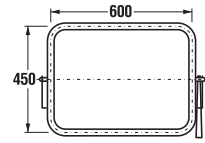

BARRIER-FREE BATHROOM /

MIRROR

Article number	Description
H3897170030001	mirror, with handle, adjustable, stainless steel
H3897190030001	mirror, without handle, adjustable, stainless steel

SHOWER SEAT

50 cm

Article number	Description
H3897180030001	shower seat, wallhung, folding, stainless steel construction, plastic seat (load capacity max. 120 kg)

FOLDING SET

80 cm

Article number	Description
H3897100000001	folding set for WC, stainless steel

BATHTUB HANDRAIL

Article number	Description
H3897130030001	bathtub handrail 305/420 mm, fixed, left, stainless steel
H3897230030001	bathtub handrail 305/420 mm, fixed, right (see figure), stainless steel

TOILET ROLL HOLDER

Article number	Description
H3847220001101	toilet roll holder, without a cover, white

SYSTEM HANDICAP

Article number	Description
H8936420000001	System HANDICAP for toilet support handle fixation, designed for mounting onto Modul frames

Right/left variation that can be used for concealed wallhung WC modules, as well as bidets and washbasins.

To install Handicap WC system, you need to bolt up one side of the module to the supporting frame of the concealed module (for WC, washbasin or bidet) and the other side to the metallic plasterboard structure.