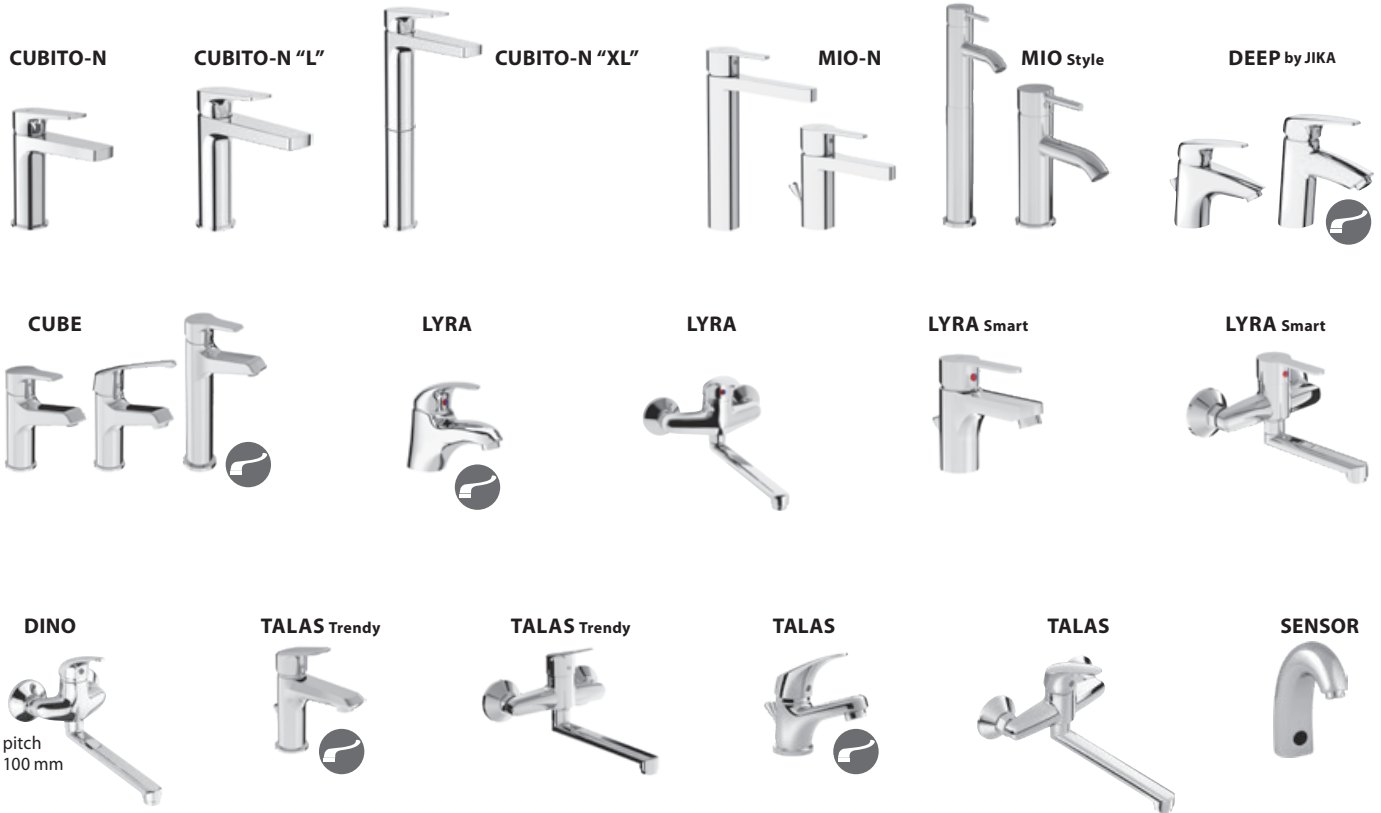

TECHNOLOGY AND BENEFITS

BATHROOM DESIGN LINES

PROJECT AND OTHER PRODUCTS

WASHBASIN FAUCETS

Can be combined with a medical lever.