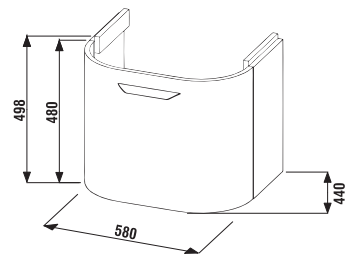

WASHBASINS / DEEP BY JIKA DESIGN LINE /

WASHBASIN DEEP BY JIKA 60 CM

Article number Description

H812613000yyy1	washbasin 60 cm	yyy: 104	109
H8196110000001	siphon cover with installation kit (art. nr.: H8900130000001)	X	X

Optional:

H8903490000001	installation kit for washbasins
H3747100040001	washbasin siphon Mio 5/4" – 32 mm, brass, chrome
H8942490000001	siphon, chromed ABS, height-adjustable from 175 to 270 mm, high of water seal 75 mm, flow-rate capacity of 45 l, with decorative rings (can also be used without decorative rings)

VANITY UNIT FOR WASHBASIN DEEP BY JIKA 60 CM

Article number Description

Article number	Description	Colour		
		white	ash	golden oak
H4541334345001	vanity unit for washbasin 60 cm, 1 drawer, rounded front	X		
H4541334343401	vanity unit for washbasin 60 cm, 1 drawer, rounded front		X	
H4541334343411	vanity unit for washbasin 60 cm, 1 drawer, rounded front			X

Vanity unit with fully-extendable drawers provides a practical interior layout. The drawer is divided into two sections for optimal arrangement and order.

Rounded Deep by Jika furniture handles are shaped nicely to fit one's hand. They are made of stainless steel.