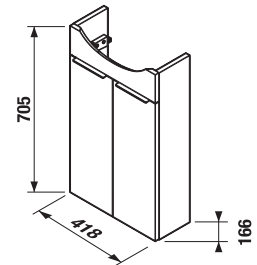

Article number Description

H40J2112005001 vanity unit for small washbasin 45x24 cm H815212, 2 doors, 1 drawer

H40J2112005141 vanity unit for small washbasin 45x24 cm H815212, 2 doors, 1 drawer

H8942460000001 space-saving siphon, distance between the corner valves is 200 mm, DN40

Colour

white

ash

x

x