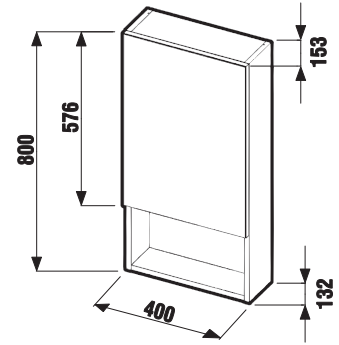

MIRRORS AND LIGHTING /

MIRRORS LYRA ON BOARD 40, 50, 60 AND 70 × 75 CM

Article number   **Description**

H4531810383041	mirror on board 40 × 75 cm
H4531910383041	mirror on board 50 × 75 cm
H4532010383041	mirror on board 60 × 75 cm
H4532110383041	mirror on board 70 × 75 cm

MIRROR CABINET LYRA 40 × 80 CM

Article number   **Description**

H4532210383041	mirror cabinet 40 × 80 cm

MIRROR CABINET LYRA 50 × 80 CM

Article number   **Description**

H4532310383041	mirror cabinet 50 × 80 cm