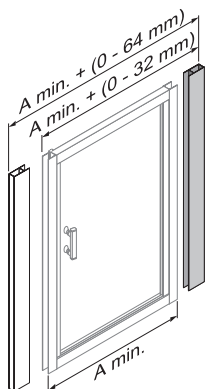

SHOWER SCREENS, ENCLOSURES, DOORS AND TRAYS /

EXTENSION PROFILE LYRA PLUS