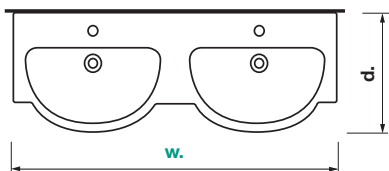

OVERVIEW / WASHBASINS / BY DIMENSIONS /

120 - 130 CM

DOUBLE WASHBASINS

DESIGN LINES	WIDTH/MM	DEPTH/MM	SERIAL NUMBER	CATALOG PAGE
Cube*	1200	430	H453661	108
Mio-N	1300	450	H814714	60
Cubito	1300	485	H814420	73

* washbasin only to be set in furniture

40 CM

SMALL WASHBASINS

DESIGN LINES	WIDTH/MM	DEPTH/MM	SERIAL NUMBER	CATALOG PAGE
Petit*	400	230	H453511	111
Lyra Plus	400	310	H815381	102
Zeta	400	320	H815393	113
Lyra Plus	400	340	H815380	96

45 - 50 CM

Tigo	450	235	H815212	85
Mio-N	450	250	H815714	60
Cubito	450	250	H811423/H811424	74
Cubito	450	340	H811422	75
Deep by Jika	450	370	H815614	91/177
Lyra Plus	450	370	H815382	102
Cube*	450	430	H453621	105
Deep by Jika	500	230	H815615	91

* washbasin only to be set in furniture