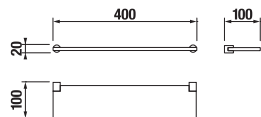

Article number	Description
H3853A10040001	glass shelf with holders, wall mounted, L=400 mm, frosted glass/chrome