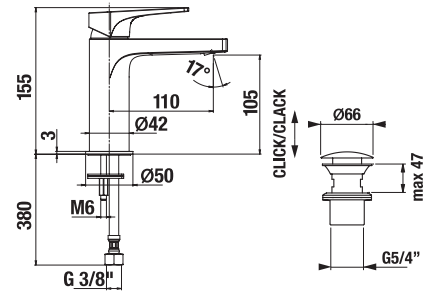

FAUCETS AND SHOWER ACCESSORIES /

WASHBASIN FAUCET CUBITO-N

Article number	Description
H3111X10041141	single lever basin mixer, fixed spout 110 mm, with click-clack waste, adjustable flow, flow rate 5 l/min, chrome
H3111X10041101	single lever basin mixer, fixed spout 110 mm, without waste, adjustable flow, flow rate 5 l/min, chrome

Optional:

H3917100040001	Click-clack basin waste, 5/4", chrome
H3747100040001	washbasin siphon Mio 5/4" – 32 mm, brass, chrome