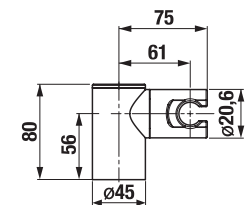

HAND SHOWER HOLDER CUBITO-N

Article number H3691X00045001
Description hand shower holder, adjustable, chrome