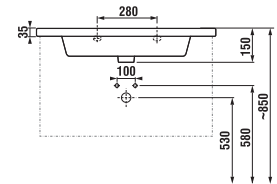

WASHBASINS / MIO-N DESIGN LINE /

WASHBASIN MIO-N 65 CM

JIKA • perla

Article number	Description	yyy: 104
H812714xxx1041	washbasin 65 cm	x
Optional:		
H8903490000001	installation kit for washbasins	
H8942460000001	space-saving siphon, distance between the corner valves is 200 mm, DN40	
H3747100040001	washbasin siphon Mio 5/4" – 32 mm, brass, chrome	

VANITY UNIT FOR WASHBASIN MIO-N 65 CM

Article number	Description	Colour	
		white/glossy front	ash
H40J7154015001	vanity unit for washbasin 65x45 cm H812714, 2 drawers	x	
H40J7154013421	vanity unit for washbasin 65x45 cm H812714, 2 drawers		x

Optional:
H4944021760001 Cube legs for wall mounted sink cabinets, chrome, 1 pair, 240 mm

Please combine these vanity units with the space-saving JIKA siphon H8942460000001.
NOTE: the spacing for corner valves in this case must be 200 mm.

WASHBASIN MIO-N 80 CM

JIKA • perla

Article number	Description	yyy: 104
H812716xxx1041	washbasin 80 cm	x
* leveling paste is included in the package		
Optional:		
H8903490000001	installation kit for washbasins	
H8942460000001	space-saving siphon, distance between the corner valves is 200 mm, DN40	
H3747100040001	washbasin siphon Mio 5/4" – 32 mm, brass, chrome	

VANITY UNIT FOR WASHBASIN MIO-N 80 CM

Article number	Description	Colour	
		white/glossy front	ash
H40J7164015001	vanity unit for washbasin 80x45 cm H812716, 2 drawers	x	
H40J7164013421	vanity unit for washbasin 80x45 cm H812716, 2 drawers		x

Optional:
H4944021760001 Cube legs for wall mounted sink cabinets, chrome, 1 pair, 240 mm

Please combine these vanity units with the space-saving JIKA siphon H8942460000001.
NOTE: the spacing for corner valves in this case must be 200 mm.

PROJECT AND OTHER PRODUCTS