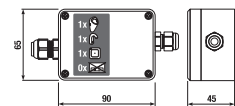

URINALS /

URINAL DOMINO WITH AUTOMATIC FLUSHING

BATTERY-POWERED

Article number	Description
H8411010004881	urinal Domino Sensor, battery-powered

Optional:	Description
H8907300000001	sink siphon for washbasins and Domino urinal including waste valve
H8907320000001	plastic washbasin/urinal siphon
H8907390000631	waste valve for siphon H890732, metal
H8907390000001	waste valve for siphon H890732, plastic
H8940780000001	remote control for sensor-controlled flushing devices

Spare parts:	Description
H8411010000001	urinal Domino, ceramics, with valve hole
H8950760000001	IR sensor Domino, battery-powered
H8992100000001	installation kit for urinal

Battery service life - 1 year (also applies to public areas).

POWER SUPPLY

Article number	Description
H8950710000001	power supply for up to five Golem/Livo Antivandal/Domino Sensor urinal 24 V, DC
H8950720000001	power supply for up to nine Golem/Livo Antivandal/Domino Sensor urinal 24 V, DC
H8950910000001	power supply for one Golem/Livo Antivandal/Domino Sensor urinal 24 V, D

SIPHONIC URINAL GOLEM WITH INNER WATER INLET

Article number	Description
H8430600000001	siphonic urinal Golem

Optional:	Description
H8903490008901	installation kit with white covers
H8903490008911	installation kit with chrome-plated covers
H8920030000001	siphon, horizontal/vertical outlet
H8948070000001	tube 1/2", inner water inlet
H8948080000001	rubber seal, inner
H8910620000001	Golem urinal strainer

RECOMMENDED TO BE COMBINED WITH SUITABLE CONCEALED MODULE FOR URINALS

PAGE 133