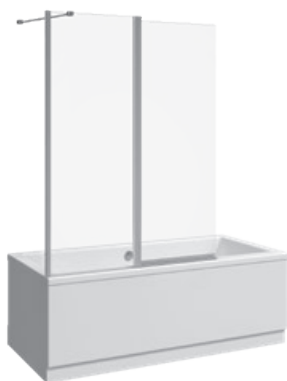

NION TWO-PIECE BATH SCREEN

Bath screen 1150 mm left/right, two-piece, silver gloss profile, 6 mm transparent glass or arctic glass and JIKA perla GLASS finish.

Article number	Dimension (mm)	Height (mm)	Thickness (mm)	Glass design
H2572N60026681	1 150	1 500	6	transparent
H2572N60026661	1 150	1 500	6	arctic

charge 668 – transparent glass
charge 666 – arctic decor