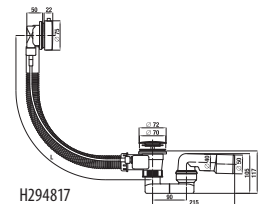

BATHTUBS AND BATH SCREENS /

BATHTUB OVERFLOWS

Article number	Description
H2948150040001	automatic overflow including siphon 40/50 mm, length 550 mm, plastic body of overflow
H2948160040001	automatic overflow including siphon 40/50 mm, length 550 mm, brass body of overflow
H2948170040001	automatic overflow with inlet, including siphon 40/50 mm, length 550 mm, plastic body of overflow
H2948180040001	automatic overflow with inlet, including siphon 40/50 mm, length 550 mm, brass body of overflow

H294816

BATHTUB ACCESSORIES

Article number	Description
H2941020040001	spare handles – 2 pieces (chrome-plated) for Praga, Alma bathtubs
H2940000000001	adjustable metal feet – 2 pcs Riga mini
H2940120000001	adjustable metal feet – 2 pcs Alma, Tanza Plus, Tanza and Riga
H2940130000001	adjustable metal feet – 2 pcs Praga
H2948150040001	automatic overflow including siphon 40/50 mm, length 550 mm, plastic body of overflow
H2948170040001	automatic overflow with inlet, including siphon 40/50 mm, length 550 mm, plastic body of overflow

Maximum load-carrying capacity for all types of bathtub feet (both plastic and iron) equals to bathtub volume plus 200 kg. Nevertheless, according to EN 14516 standard, sufficient bathtub feet carrying capacity equals to bathtub volume plus 100 kg.

HEIGHT OF STEEL BATHTUBS WITH FEET

Bathtub	Height of feet		Height of bathtub
	min	max	
PRAGA	180	195	590–605
ALMA	170	185	560–575
RIGA	170	185	RIGA 2–4 545–560 RIGA 5–7 560–575
RIGA 105	155	175	530–550
TANZA	170	185	555–570