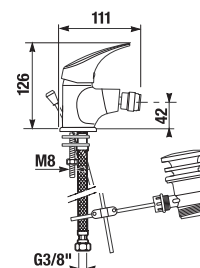

It is recommended to combine with Rio accessories.