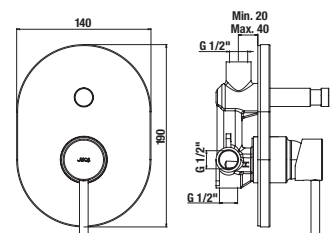

FAUCETS AND SHOWER ACCESSORIES /

SHOWER FAUCET WITHOUT SHOWER SET MIO STYLE

Article number	Description
H3312F70044001	single lever shower mixer, wall mounted, without shower set, chrome

Optional:

H3651X00043621	shower set (hand shower $\varnothing$ 130 mm, 4 functions, shower holder, shower hose 1700 mm), chrome
H3651X00043631	shower set (hand shower 130x130 mm, 4 functions, shower holder, shower hose 1700 mm), chrome
H3651X00044721	shower set (hand shower $\varnothing$ 130 mm, 4 functions, sliding bar 700 mm, soap dish, shower hose 1700 mm), chrome
H3651X00044731	shower set (hand shower 130x130 mm, 4 functions, sliding bar 700 mm, soap dish, shower hose 1700 mm), chrome

SHOWER CONCEALED FAUCET WITHOUT SHOWER SET MIO STYLE

Article number	Description
H3312F60040001	single lever shower concealed mixer, complete, chrome

Optional:

H3651X00043621	shower set (hand shower $\varnothing$ 130 mm, 4 functions, shower holder, shower hose 1700 mm), chrome
H3651X00043631	shower set (hand shower 130x130 mm, 4 functions, shower holder, shower hose 1700 mm), chrome
H3651X00044721	shower set (hand shower $\varnothing$ 130 mm, 4 functions, sliding bar 700 mm, soap dish, shower hose 1700 mm), chrome
H3651X00044731	shower set (hand shower 130x130 mm, 4 functions, sliding bar 700 mm, soap dish, shower hose 1700 mm), chrome

BATH/SHOWER FAUCET WITHOUT SHOWER SET MIO STYLE

Article number	Description
H3212F70044001	single lever bath-shower mixer, wall mounted, without shower set, chrome