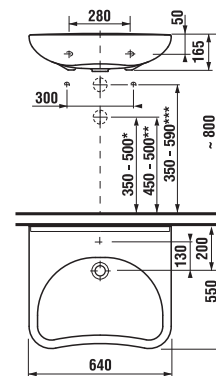

* Product available from the 2nd quarter of 2021.

Combine the H893905 concealed washbasin siphon with the H893906 washbasin connection (plastic) or the H893907 washbasin connection (metal).

* H8939050000001+ H8939060000001 - for concealed siphon (plastic)
** H8939050000001+ H8939070000001 - for concealed siphon (chrome)
*** H8942460000001 - for space-saving siphon