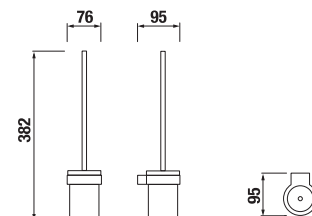

Article number	Description
H3843B10040001	toilet brush set, wall mounted, frosted glass/ chrome

GLASS WIPER MIO

Article number	Description
H2947100040001	glass wiper, chrome