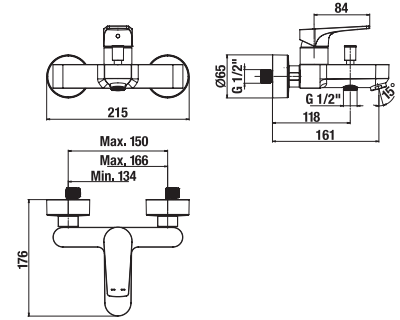

Article number	Description
H3211X70044001	single lever bath-shower mixer, wall mounted, without shower set, chrome
Optional:	
H3651X00043621	shower set (hand shower $\varnothing$ 130 mm, 4 functions, shower holder, shower hose 1700 mm), chrome
H3651X00043631	shower set (hand shower 130x130 mm, 4 functions, shower holder, shower hose 1700 mm), chrome
H3651X00044721	shower set (hand shower $\varnothing$ 130 mm, 4 functions, sliding bar 700 mm, soap dish, shower hose 1700 mm), chrome
H3651X00044731	shower set (hand shower 130x130 mm, 4 functions, sliding bar 700 mm, soap dish, shower hose 1700 mm), chrome
H3641X00048111	Soap dish for sliding bar H3641X00043101, chrome