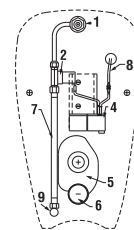

1. 1 - water supply
2. 2 - electromagnetic valve
3. 3 - ceramic urinal
4. 4 - electronics with a radar sensor for a 24 V power supply
5. 5 - siphon
6. 6 - drain pipe, Ø50mm
7. 7 - interconnecting hoses
8. 8 - a 24 V supply cable
9. 9 - corner valve for the water supply

Livo Urinal installation requires torsion bars no. H892536 (thread length of 40 mm), included in the package.

RECOMMENDED TO BE COMBINED WITH SUITABLE CONCEALED MODULE FOR URINALS

PAGE 133