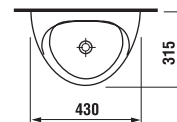

1. A - sensor head with jet
2. B - sensing zone
3. C - control electronics
4. D - electromagnestic valve
5. E - angle valve with filter
6. F - siphon