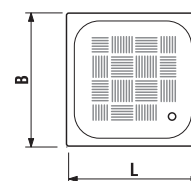

### Antislip

You will not slip in your shower tray thanks to the special anti-slip surface.

Square shower trays Sofia are recommended in combination with the shower enclosures and doors Cubito Pure, and with the shower enclosures Lyra plus.