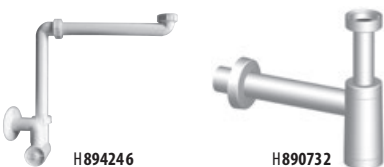

Article number	Description
H8942460000001	space-saving siphon, distance between the corner valves is 200 mm, DN40
H8907320000001	plastic washbasin/urinal siphon