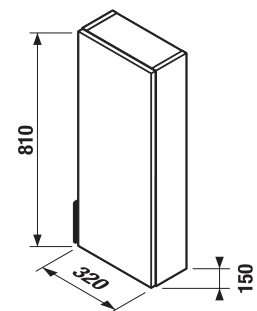

Article number Description

H43J2141305001 medium shallow cabinet, 1 door left/right, 2 glass shelves

H43J2141305141 medium shallow cabinet, 1 door left/right, 2 glass shelves

Colour

white

ash

x

x

We deliver the Tigo furniture pre-assembled, ready for immediate use.

Tigo furniture can be combined with Clear mirrors in the Mirrors and Lighting chapter.

Glass shelf thickness is 6 mm.