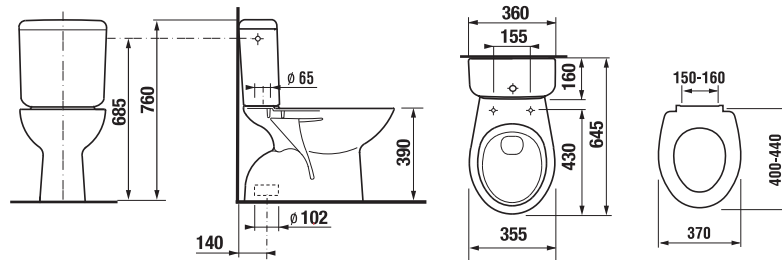

## WC COMBINATION WITH VERTICAL OUTLET ZETA

| Article number | Description   |
|----------------|---|
| H8903820000631 | seat and cover, duroplast, steel hinges                               |
| H8903830000631 | seat and cover, duroplast, Slowclose lowering mechanism, steel hinges |