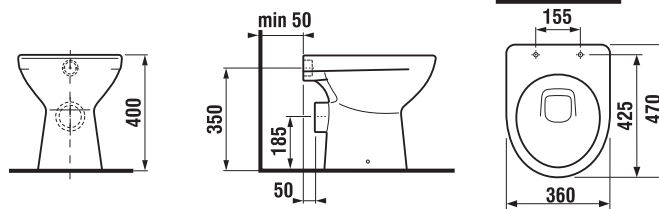

Article number	Description	Outlet
H821386000001	floorstanding WC, washdown flushing, horizontal outlet	→ x
Optional:		
H8933843000631	seat and cover, duroplast, steel hinges – for wallhung WC	
H8933853000001	seat and cover, duroplast, Slowclose lowering mechanism, plastic hinges – for wallhung WCs	
H8933870000001	seat and cover, thermoplastic, plastic hinges – for wallhung WC	

FLOORSTANDING WC WITH VERTICAL OUTLET LYRA PLUS