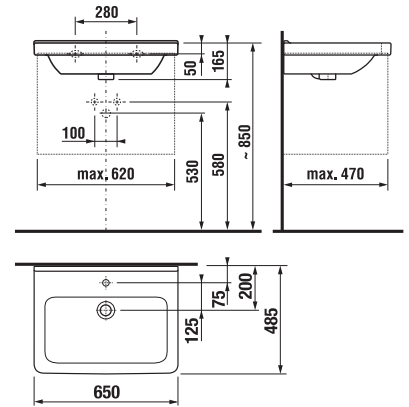

MAGIC FIX JIKA • perla