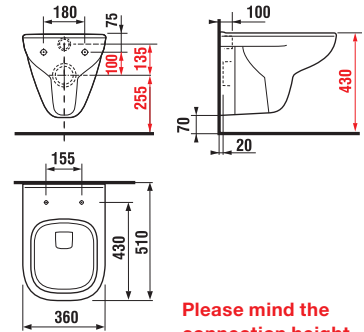

Please mind the connection height.

WE RECOMMEND COMBINING WITH PAGE 133

DUROPLAST SEAT AND COVER DEEP BY JIKA

Article number	Description
H8936103000631	duroplast seat and cover Deep by Jika, removable, metal clamps
H8936113000631	duroplast seat and cover Deep by Jika, removable, metal clamps, Slowclose mechanism

Spare parts:	Description
H8916120000631	fast-clamping steel hinges for duroplast seat and cover Deep by Jika H893610/H893611
H8914250000001	bolt caps for duroplast seat and cover H893610/H893611