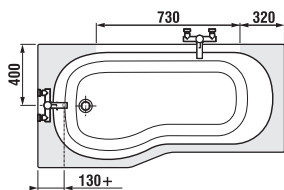

space for faucet installation on the bathtub rim

Areas shown in this colour are not recommended for placing a bathtub outlet or a bathtub mixer outlet.

These areas are recommended for placing a bathtub outlet or a bathtub mixer outlet.

Article number	Description	Capacity
H2202100000001	asymmetric bathtub 1 600 × 800/700 mm, right, built-in version, without support	185 l
H2212100000001	asymmetric bathtub 1 600 × 800/700 mm, left, built-in version, without support	185 l
H2222100000001	asymmetric bathtub 1 600 × 800/700 mm for installation with panel, right, without support	185 l
H2232100000001	asymmetric bathtub 1 600 × 800/700 mm for installation with panel, left, without support	185 l

Optional:

H2948150040001	automatic overflow including siphon 40/50 mm, length 550 mm, plastic body of overflow	
H2948160040001	automatic overflow including siphon 40/50 mm, length 550 mm, brass body of overflow	
H2948170040001	automatic overflow with inlet, including siphon 40/50 mm, length 550 mm, plastic body of overflow	
H2948180040001	automatic overflow with inlet, including siphon 40/50 mm, length 550 mm, brass body of overflow	
H2962930000001	front panel, for left bathtub	
H2962940000001	front panel, for right bathtub	
H2962950000001	side panel	
H2962960000001	support set for built-in version	
H2962970000001	support set for bathtub with panel	
H2962980000001	2 panel clips – under the bathtub rim (spare part)