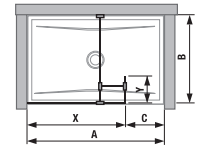

SHOWER SCREENS, ENCLOSURES, DOORS AND TRAYS /

GLASS WALL PURE SIDE-MOUNTED, INCL. SHORT GLASS 70, 80 CM

Article number	Description
H2684210026681	glass wall, side-mounted 700 mm, for shower trays 1200×800 mm, 1200×900 mm, 1300×800 mm and 1300×900 mm, JIKA perla GLASS finish, incl. short glass, moulding to join two glass panes, side moulding and a bracket
H2684220026681	glass wall, side-mounted 800 mm for shower trays 1400×800 mm and 1400×900 mm, JIKA perla GLASS finish, incl. short glass, moulding to join two glass panes, side moulding and a bracket

Article number	Glass dimensions (mm)			Shower tray dimensions (mm)		Entrance dimensions (mm)
	X	Y	V	A	B	C
H268421	697	200	2000	1200/1300	800/900	503/603
H268422	797	200	2000	1400	800/900	603

GLASS WALL PURE SIDE-MOUNTED, INCL. SHORT GLASS 120, 130, 140 CM

Article number	Description
H2674260026681	glass wall, side-mounted 1200 mm, for shower trays 1200×800 mm and 1200×900 mm, JIKA perla GLASS finish, incl. short glass, moulding to join two glass panes, side moulding and a bracket
H2674270026681	glass wall, side-mounted 1300 mm, for shower trays 1300×800 mm and 1300×900 mm, JIKA perla GLASS finish, incl. short glass, moulding to join two glass panes, side moulding and a bracket
H2674280026681	glass wall, side-mounted 1400 mm, for shower trays 1400×800 mm and 1400×900 mm, JIKA perla GLASS finish, incl. short glass, moulding to join two glass panes, side moulding and a bracket

Article number	Glass dimensions (mm)			Shower tray dimensions (mm)		Entrance dimensions (mm)
	X	Y	V	A	B	C
H267426	1200	200	2000	1200	800/900	600/700
H267427	1300	200	2000	1300	800/900	600/700
H267428	1400	200	2000	1400	800/900	600/700

GLASS WALL/WALK IN PURE CORNER VERSION