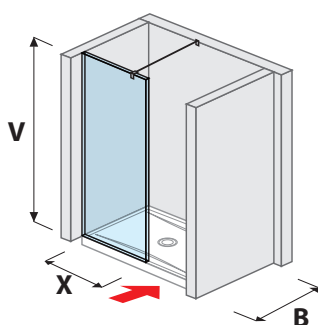

GLASS WALL PURE SIDE-MOUNTED 70, 80 CM

Article number	Description
H2674290026681	glass wall, side-mounted 700 mm, for a shower tray 1200×800 mm, 1200×900 mm, 1300×800 mm and 300×900 mm, JIKA perla GLASS finish, incl. side moulding and a bracket
H2684200026681	glass wall, side-mounted 800 mm, for a shower tray 1400×800 mm and 1400×900 mm, JIKA perla GLASS finish, incl. side moulding and a bracket

Article number	Glass dimensions (mm)		Shower tray dimensions (mm)		Entrance dimensions (mm)
	X	V	A	B	C
H267429	684	2000	1200/1300	800/900	516/616
H268420	784	2000	1400	800/900	616

GLASS WALL PURE SIDE-MOUNTED 90, 100, 120, 130, 140 CM