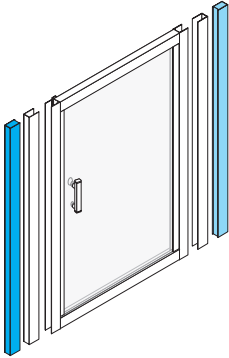

SHOWER SCREENS, ENCLOSURES, DOORS AND TRAYS /

NEW

EXTENSION PROFILE NION