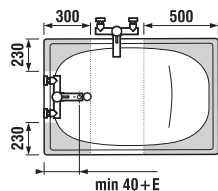

STEEL BATHTUB RIGA MINI

Areas shown in this colour are not recommended for placing a bathtub outlet or a bathtub mixer outlet.