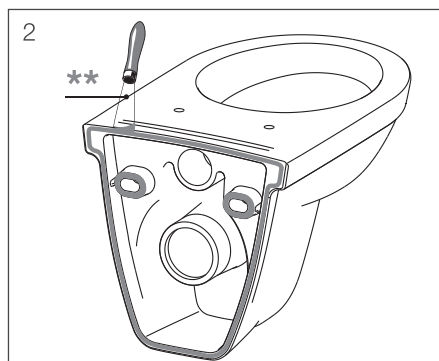

** Apply levelling paste layer of 5-10 mm.