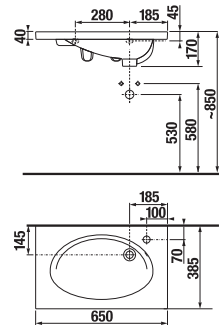

WASHBASINS / TIGO DESIGN LINE /

WASHBASIN TIGO 65 CM

Article number Description

H8122160001061 washbasin 65 cm

Optional:

H3812110040001 front-mounted towel rail for Tigo 65 cm washbasin, stainless steel

H3812140040001 side-mounted towel rail for Tigo washbasins, left/right, stainless steel

H3747100040001 washbasin siphon Mio 5/4" – 32 mm, brass, chrome

Front and side holders cannot be installed at the same time.