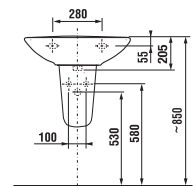

WASHBASINS / ZETA DESIGN LINE /

WASHBASIN ZETA 60 CM

Article number Description

H810392000yyy1 washbasin 60 cm
H8193910000001 siphon cover with installation kit (art. no.: H8900130000001) for washbasins 50, 55, 60 cm

Optional:

H8903490000001 installation kit for washbasins
H8942490000001 siphon, chromed ABS, height-adjustable from 175 to 270 mm, high of water seal 75 mm, flow-rate capacity of 45 l, with decorative rings (can also be used without decorative rings).

SMALL WASHBASIN ZETA 40 CM

Article number Description

H815393000yyy1 small washbasin 40 cm

Optional:

H8903490000001 installation kit for washbasins

PROJECT AND
OTHER PRODUCTS