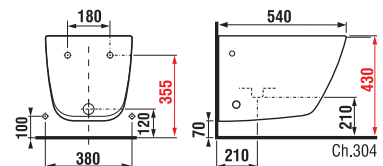

Please mind the connection height.

Product number xxx = colour number (000 white, 100 JIKA perla).

PROJECT AND OTHER PRODUCTS