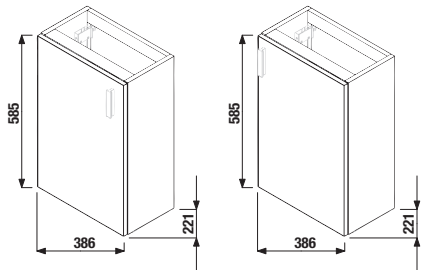

1+3 PACK
vanity unit + washbasin, mirror cabinet and illumination
- Safe delivery
- Space-saving transport packaging
- Simple handling

H47J730320001

Article number	Description	Colour			
		white/semi-gloss front	grey	dark oak	cherry
H4535121753001	vanity unit with 1 reversible door, incl. washbasin 40 × 23 cm, with tap hole on the right, mirror cabinet and lighting	x			
H4535121753011	vanity unit with 1 reversible door, incl. washbasin 40 × 23 cm, with tap hole on the right, mirror cabinet and lighting		x		
H4535121753021	vanity unit with 1 reversible door, incl. washbasin 40 × 23 cm, with tap hole on the right, mirror cabinet and lighting			x	
H4535121753081	vanity unit with 1 reversible door, incl. washbasin 40 × 23 cm, with tap hole on the right, mirror cabinet and lighting				x

Spare parts:
H47J730320001 Moonbox New lighting, LED, IP 44, 1×8W, 510 lm, 300×25×83 mm, for mounting on glass, plate and mirror cabinet

The vanity unit is not available as a spare part.

Benefits of bathroom furniture

PROJECT AND OTHER PRODUCTS