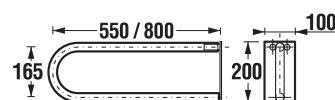

BARRIER-FREE BATHROOM /

Stainless steel design

- High-quality AISI 430 stainless steel, Ø 28 mm, thickness 1.5 mm
- Easy-to-clean, durable and hygienic surface
- 120 kg load-carrying capacity of folding handles and seats (depending on the material the product is anchored to!)
- Wide range of applications for toilets, showers, bathtubs, etc.
- 30-year warranty

White design

- Economical design line of handles
- Material: Steel pipe, Ø 28 mm, thickness 1.5 mm
- Surface treatment: Hot-dip galvanized + white powder coated
- 120 kg load-carrying capacity of folding handles and seats (depending on the material the product is anchored to!)
- Two-year warranty

SHOWER HANDRAIL

Stainless steel design

Article number	Description
H3897120030001	shower handrail, 750 × 450 mm, stainless steel, left (shown in picture)
H3897220030001	shower handrail, 750 × 450 mm, stainless steel, right

White design

Article number	Description
H3897120000001	shower handrail, 750 × 450 mm, left, white
H3897220000001	shower handrail, 750 × 450 mm, left, white

UNIVERSAL HANDRAIL

Stainless steel design

Article number	Description
H3897110030001	universal handrail, 300 mm, stainless steel
H3897210030001	universal handrail, 600 mm, stainless steel

White design

Article number	Description
H3897110000001	universal handrail, 300 mm, white
H3897210000001	universal handrail, 600 mm, white

SUPPORT HANDLE

Stainless steel design

Article number	Description
H3897140030001	support handle, 550 mm, fixed, stainless steel
H3897240030001	support handle, 900 mm, fixed, stainless steel

White design

Article number	Description
H3897140000001	support handle, 550 mm, fixed, white
H3897240000001	support handle, 900 mm, fixed, white

SUPPORT HANDLE, FOLDING

Stainless steel design