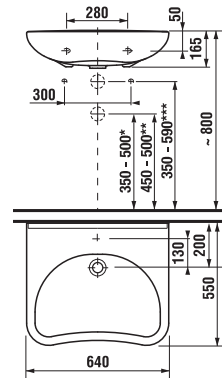

* Product available from the 2nd quarter of 2021.

Combine the H893905 concealed washbasin siphon with the H893906 washbasin connection (plastic) or the H893907 washbasin connection (metal).

* H8939050000001+ H8939060000001 - for concealed siphon (plastic)
** H8939050000001+ H8939070000001 - for concealed siphon (chrome)
*** H8942460000001 - for space-saving siphon