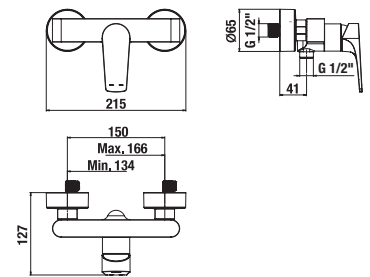

Can be combined with shower accessories Cubito-N.