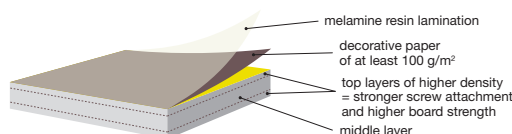

LTD

Melamine resin lamination, wooden decors (decorative paper of at least 100 g/m²) (all design lines)