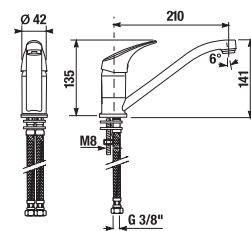

FAUCETS AND SHOWER ACCESSORIES /

SINK FAUCET TALAS

Article number H3511N10042301
Description single lever sink mixer, deck mounted, low swivel spout 210 mm, chrome

SHOWER FAUCET TALAS

Article number H3311N70044001
Description single lever shower mixer, wall mounted, without shower set, chrome

BATH/SHOWER FAUCET TALAS

Article number H3211N70044001
Description single lever bath-shower mixer, wall mounted, without shower set, chrome

BIDET FAUCET TALAS

Article number H3411N10041111
Description single lever bidet mixer, with plastic pop-up waste, chrome

It is recommended to combine with Rio accessories.