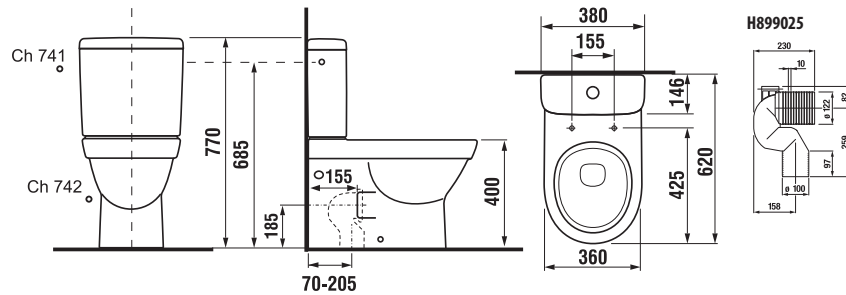

SEAT AND COVER TIGO

Article number	Description
H8933843000631	duroplast seat and cover, steel hinges