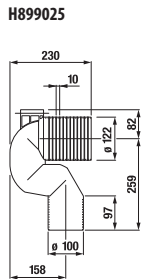

WC COMBINATIONS, FLOORSTANDING WCs AND BIDETS /

WC COMBINATION PURE

Article number	Description	Water inlet
H824426xxx0001	WC combination pan, back to wall model, Vario outlet, washdown flushing 4,5/3l (recommended with tank H828422)	x
H828422xxx2801	WC cistern, water inlet on the side, Dual Flush 4,5/3l, incl. an element against the formation of condensation	x
H824426xxx2311	WC combination pan, back to wall model, Vario outlet, washdown flushing 4,5/3l (recommended with tank H828423)	x
H828423xxx2811	WC cistern, bottom water inlet, without element against the formation of condensation	x
Optional:		
H8934213000631	duroplast seat and cover, quick-mount system, stainless steel hinges	
H8934223000631	duroplast seat and cover, quick-mount system, stainless steel hinges, Slowclose mechanism	
H8990250000001	Laufen outlet elbow for distances 220–305 mm, vertical	
Spare parts:		
H828422xxx0001	WC cistern, side water inlet, no flushing mechanism	
H828423xxx0001	WC cistern, bottom water inlet, without inner anticondensation tank, no flushing mechanism	
H8954400000201	installation kit for WC pan and cistern connection	
H8910510000001	side cover for cistern	
H8924260000001	Dual Flush push button	
H8924270000001	inlet valve, plast thread, side water inlet	
H8924240000001	inlet valve, plast thread, bottom water inlet	
H8924280000001	outlet valve	
H8914270000001	complete Dual Flush mechanism for cistern JIKA/Pure H828423 0002811, bottom inlet, plast thread	
H8914260000001	complete Dual Flush mechanism for cistern JIKA/Pure H828422 0002801, side inlet, plast thread	
H8974200000001	inner plastic anticondensation tank, side water inlet	
H8284240000001	cistern lid	

SEAT AND COVER PURE