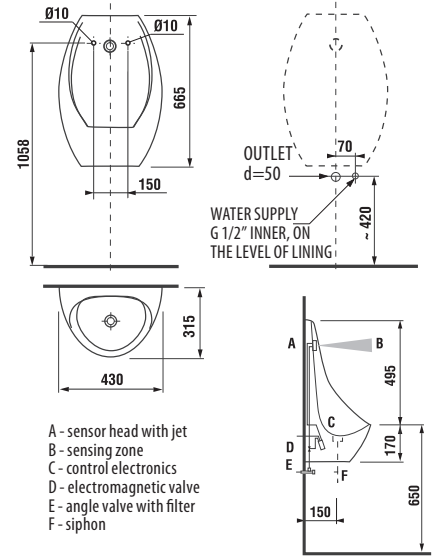

POWER SUPPLY

Article number	Description
H8950710000001	power supply for up to five Golem/Livo Antivandal/Domino Sensor urinal 24 V, DC
H8950720000001	power supply for up to nine Golem/Livo Antivandal/Domino Sensor urinal 24 V, DC
H8950910000001	power supply for one Golem/Livo Antivandal/Domino Sensor urinal 24 V, D