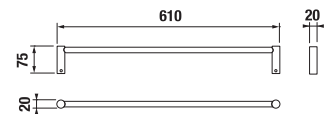

Article number	Description
H3813A20040001	towel rail, L=600 mm, chrome