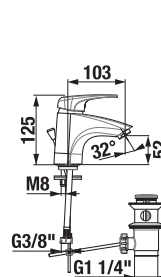

H3111U10041191