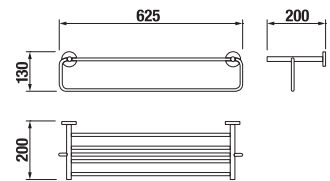

## TOWEL RING 30 CM BASIC

| Article number | Description                  |
|----------------|------------------------------|
| H3813A40040001 | towel ring, L=300 mm, chrome |