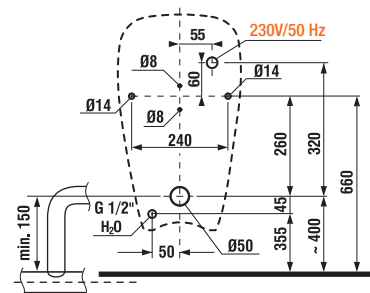

- 1 - water supply
- 2 - electromagnetic valve
- 3 - ceramic urinal
- 4 - electronics with a radar sensor for a 230V power supply
- 5 - siphon
- 6 - drain pipe, Ø 50 mm
- 7 - interconnecting hoses
- 8 - a 230V supply cable
- 9 - corner valve for the water supply
- 10 - power supply 230V AC

RECOMMENDED TO BE COMBINED WITH SUITABLE CONCEALED MODULE FOR URINALS

PAGE 133

PROJECT AND OTHER PRODUCTS