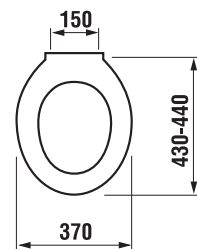

## THERMOPLAST, DUROPLAST SEAT AND COVER ZETA

| Article number | Description  |
|----------------|--|
| H8932710000001 | thermoplast seat and cover Zeta, plastic hinges, adjustable length of 400–440 mm       |
| H8932710000001 | thermoplast seat Zeta, steel hinges (NOTE: limited length adjustability of 407–425 mm) |
| H8932740000001 | duroplast seat and cover Zeta, plastic hinges, adjustable length                       |
| H8932760000001 | duroplast seat and cover Zeta, Slowclose lowering mechanism, plastic hinges            |