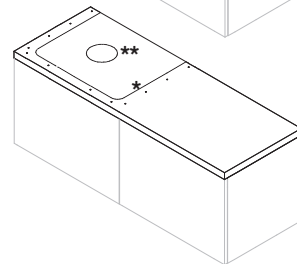

The Cubito H817422 countertop washbasin can also be installed on the washtop. The cutout is done by the installer during assembly.

Benefits of bathroom furniture