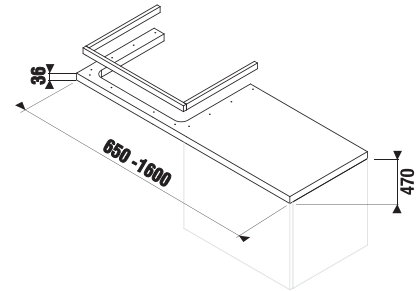

BATHROOM FURNITURE / CUBITO PURE DESIGN LINE /

WASHTOP WITH 1 CUT-OUT CUBITO

Article number	Description	Colour	
		white	oak
H46J4230115001	atypical washtop 65-160 cm, for washbasins Cubito 45-75 cm, 1 cut-out left/right, without supports	x	
H46J4230115191	atypical washtop 65-160 cm, for washbasins Cubito 45-75 cm, 1 cut-out left/right, without supports		x
H47J0040000001	support for made-to-measure washtops, adjustable, white		
H4501331720001	support for made-to-measure washtops, adjustable, silver