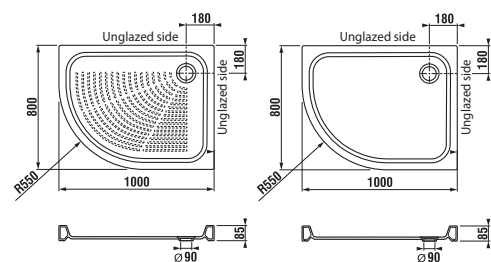

left version H852210

left version H852210

right version H852211

right version H852211