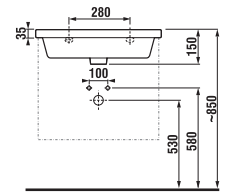

WASHBASINS / MIO-N DESIGN LINE /

WASHBASIN MIO-N 55 CM

JIKA•perla

Article number	Description	yyy: 104
H812712xxx1041	washbasin 55 cm	x
Optional:		
H8903490000001	installation kit for washbasins	
H8942460000001	space-saving siphon, distance between the corner valves is 200 mm, DN40	
H3747100040001	washbasin siphon Mio 5/4" – 32 mm, brass, chrome	

VANITY UNIT FOR WASHBASIN MIO-N 55 CM

white/glossy front

ash

Article number	Description	Colour	
		white/glossy front	ash
H40J7134015001	vanity unit for washbasin 55x45 cm H812712, 2 drawers	x	
H40J7134013421	vanity unit for washbasin 55x45 cm H812712, 2 drawers		x
Optional:			
H4944021760001	Cube legs for wall mounted sink cabinets, chrome, 1 pair, 240 mm		

Please combine these vanity units with the space-saving JIKA siphon H8942460000001.
NOTE: the spacing for corner valves in this case must be 200 mm.

WASHBASIN MIO-N 60 CM

JIKA•perla

Article number	Description	yyy: 104
H812713xxx1041	washbasin 60 cm	x
Optional:		
H8903490000001	installation kit for washbasins	
H8942460000001	space-saving siphon, distance between the corner valves is 200 mm, DN40	
H3747100040001	washbasin siphon Mio 5/4" – 32 mm, brass, chrome	

VANITY UNIT FOR WASHBASIN MIO-N 60 CM

white/glossy front

ash

Article number	Description	Colour	
		white/glossy front	ash
H40J7144015001	vanity unit for washbasin 60x45 cm H812713, 2 drawers	x	
H40J7144013421	vanity unit for washbasin 60x45 cm H812713, 2 drawers		x
Optional:			
H4944021760001	Cube legs for wall mounted sink cabinets, chrome, 1 pair, 240 mm		

Please combine these vanity units with the space-saving JIKA siphon H8942460000001.
NOTE: the spacing for corner valves in this case must be 200 mm.