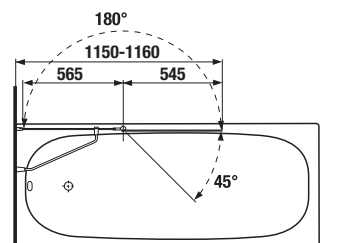

right version

Product available from the 3rd quarter of 2021.

JIKA • perla
GLASS

Article number	Dimensional options (mm) to niche		Dimension (mm) B	Dimension (mm) C
	A min	A max		
H2572N6	1150	1160	565	545

Nion bath screens can be combined with straight edge baths