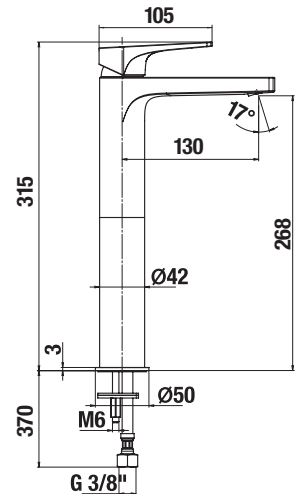

Optional:

H3917100040001	Click-clack basin waste, 5/4", chrome
H3747100040001	washbasin siphon Mio 5/4" – 32 mm, brass, chrome