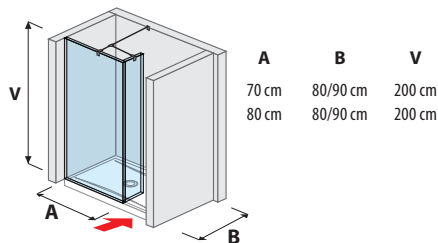

## SHOWER SCREENS

glass wall fixed 120, 130, 140 cm

glass wall side-mounted 70, 80 cm

glass wall side-mounted 90, 100, 120, 130, 140 cm

glass wall „L“ 120, 130, 140 x 80 cm  
120, 130, 140 x 90 cm

glass wall incl. short glass 70, 80 cm