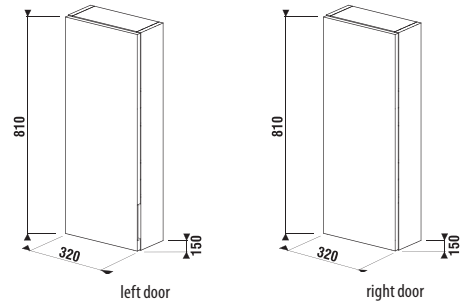

Article number	Description	Colour	
		white/ glossy front	oak
H43J4241105001	medium shallow cabinet, 1 door (left hinged), 2 glass shelves	x	
H43J4241105191	medium shallow cabinet, 1 door (left hinged), 2 glass shelves		x
H43J4241205001	medium shallow cabinet, 1 door (right hinged), 2 glass shelves	x	
H43J4241205191	medium shallow cabinet, 1 door (right hinged), 2 glass shelves		x