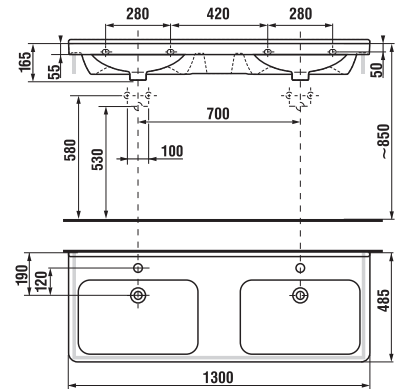

MAGIC FIX JIKA•perla