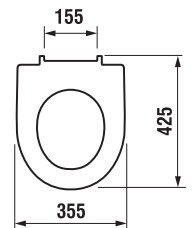

Article number	Description
H8933843000631	duroplast seat and cover, steel hinges