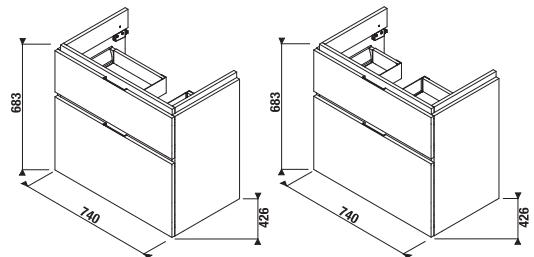

Article number Description

Article number	Description	Colour	
		white/glossy front	oak
H40J4254035001	vanity unit for washbasin 75 cm H812421, 2 drawers, cut out on the right	x	
H40J4254035191	vanity unit for washbasin 75 cm H812421, 2 drawers, cut out on the right		x
H40J4254045001	vanity unit for washbasin 75 cm H812422, 2 drawers, cut out on the left	x	
H40J4254045191	vanity unit for washbasin 75 cm H812422, 2 drawers, cut out on the left		x

Optional:

H4944010390001	legs for wall mounted sink cabinets, chrome (1 pair)