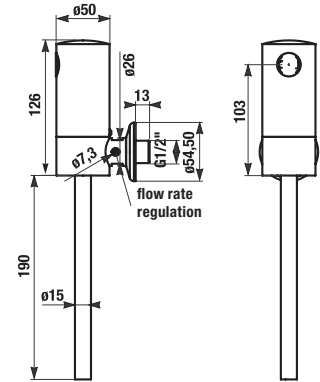

- technical specifications:**
- flushing device body dimensions: approx. 140 x 50 mm
  - supply voltage: 9 V
  - power input: 1.2 W
  - range covered: 0.3 - 0.7 m
  - recommended operating pressure: 0.05 - 0.6 MPa
  - flow rate: 20 l/min. (estimated)
  - water inlet: external thread G 1/2"
  - water outlet: tube with outside Ø 15 mm
  - tube length: 190 mm