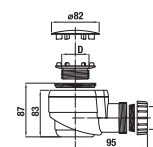

Antislip

You will not slip in your shower tray thanks to the special anti-slip surface.

Square shower trays Sofia are recommended in combination with the shower enclosures and doors Cubito Pure, and with the shower enclosures Lyra plus.