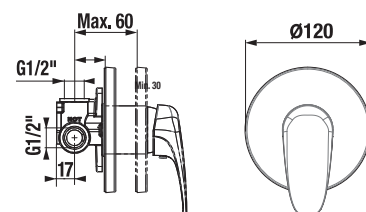

FAUCETS AND SHOWER ACCESSORIES /

SHOWER FAUCET WITH A SHOWER KIT DEEP BY JIKA

Article number	Description
H3311U70041311	single lever shower mixer, wall mounted, with shower set (hand shower $\varnothing$ 80 mm, 3 functions, shower holder, shower hose 1700 mm), chrome
H3311U70044001	single lever shower wall mounted mixer, without shower set, chrome

CONCEALED SHOWER FAUCET DEEP BY JIKA

Article number	Description
H3311U60040001	single lever shower concealed mixer, complete, chrome

THERMOSTATIC SHOWER FAUCET WITH A SHOWER KIT DEEP BY JIKA

Article number	Description
H3331U70042711	thermostatic shower mixer, wall mounted, with shower set (hand shower $\varnothing$ 80 mm, 3 functions, shower holder, shower hose 1700 mm), chrome
H3331U70044001	thermostatic shower mixer, wall mounted, without shower set, chrome

BATH/SHOWER FAUCET WITH A SHOWER KIT DEEP BY JIKA

Article number	Description
H3211U70041311	single lever bath-shower mixer, wall mounted, with shower set (handshower $\varnothing$ 80 mm, 3 functions, shower holder, shower hose 1700 mm), chrome
H3211U70044001	single lever bath-shower mixer, wall mounted, without shower set, chrome

It is recommended to combine with shower sets, accessories and siphons from Mio and Rio or Cubito-N.