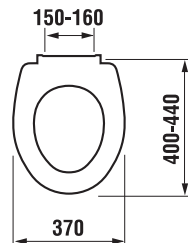

plastic hinges