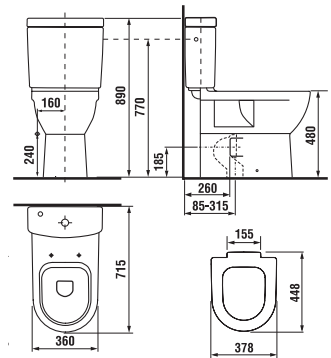

BARRIER-FREE BATHROOM /

WC COMBINATION RAISED MIO

Article number	Description	Water inlet	Flushing mechanism	Outlet	Installation kit included
H824716xxx0001	raised WC pan (48 cm)			X	X
H827712xxx2411	WC cistern	X	X		
H827713xxx2421	WC cistern	X	X		

Article number	Description
H8927113000001	duroplast seat and cover Mio, fast-clamping steel hinges
H8939580000001	duroplast seat and cover Laufen, with lowering system Slowclose, fast-clamping steel hinges
H8990250000001	Laufen outlet elbow for distances 220–305 mm, vertical
H8900920000001	Laufen outlet elbow for distances 70–220 mm, vertical, cuttable

WC COMBINATION RAISED DEEP BY JIKA

Article number	Description	Water inlet	Flushing mechanism	Outlet	Installation kit included
H8236160000001	raised WC pan 48 cm			X	X
H8236170000001	raised WC pan 48 cm			X	X
H8236180000001	raised WC pan 45 cm			X	X
H8276120002411	WC cistern	X	X		
H8276130002421	WC cistern	X	X		

Optional:

H8932813000631	duroplast seat and cover Deep by Jika, steel hinges
H8932823000001	duroplast seat without cover Deep by Jika, plastic hinges
H8932823000631	duroplast seat without cover, steel hinges, only in white colour
H8932843000001	duroplast seat and cover Deep by Jika, with lowering system Slowclose, steel hinges

Spare parts:

Article number	Description	Water inlet
H8913530000001	inlet valve	X
H8913540000001	inlet valve	X
H8913630000001	push button D2D	
H8913620000001	outlet valve D2D	
H8276120000001	WC cistern	X
H8276130000001	WC cistern	X
H8917530000001	installation kit for standing WCs and bidets with concealed fixing