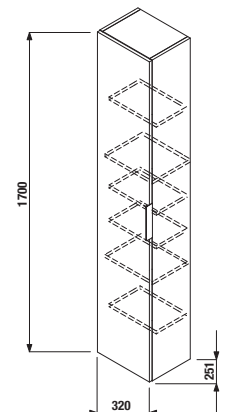

PROJECT AND OTHER PRODUCTS