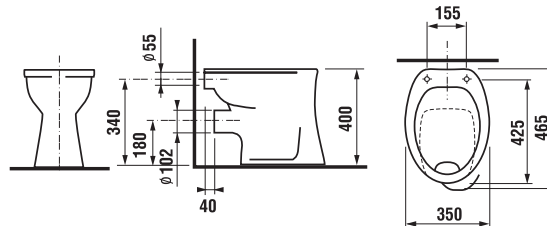

Article number	Description	Outlet
H8223960000001	WC Zeta with horizontal outlet, washdown flushing	→ x
Optional:		
H8929990000001	installation kit for WC	
H8932710000001	thermoplast seat and cover Zeta, plastic hinges, adjustable length of 400–440 mm	
H8932710000637	thermoplast seat Zeta, steel hinges (NOTE: limited length adjustability of 407–425 mm).	
H8977010000001	rubber insert - water supply sealing