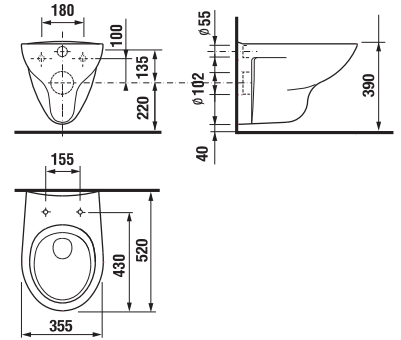

WALLHUNG WCs AND BIDETS /

WALLHUNG WC ZETA

Article number	Description
H8203960000001	wallhung WC, washdown flushing
Optional:	
H8932740000001	thermoplast seat and cover Zeta, plastic hinges, adjustable length of 400–440 mm
H8932760000001	duroplast seat and cover Zeta, Slowclose lowering mechanism, plastic hinges
H8932710000001	thermoplast seat and cover Zeta, plastic hinges, adjustable length of 400–440 mm
H8932710000637	thermoplast seat Zeta, steel hinges (NOTE: limited length adjustability of 407–425 mm).
H8933703000001	duroplast seat and cover, steel hinges
H8929920000001	Laufen levelling tape
H8926950000001	Laufen damper kit
H8946140000001	Laufen leveling paste

WALLHUNG WC DINO PACK RIMLESS

Article number	Description
H8603770000001	wallhung WC DINO PACK RIMLESS, washdown
Package including:	
H8213770000001	wallhung WC Dino, washdown, rimless
H8932760000001	duroplast seat and cover Zeta, Slowclose lowering mechanism, plastic hinges

WE RECOMMEND COMBINING WITH

PAGE 133

WALLHUNG WC DINO RIMLESS

Article number	Description
H8213770000001	wallhung WC, washdown, rimless
Optional:	
H8933703000001	duroplast seat and cover Dino, plastic hinges
H8933703000631	duroplast seat and cover Dino, steel hinges
H8932710000001	thermoplast seat and cover Zeta, plastic hinges, adjustable length of 400–440 mm
H8932740000001	duroplast seat and cover Zeta, plastic hinges, adjustable length
H8932760000001	duroplast seat and cover Zeta, Slowclose lowering mechanism, plastic hinges
H8929920000001	Laufen levelling tape
H8926950000001	Laufen damper kit
H8946140000001	Laufen leveling paste

WE RECOMMEND COMBINING WITH

PAGE 133

POSSIBILITY 1+1 PACK - H860377

PROJECT AND OTHER PRODUCTS