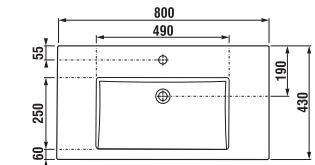

1+1 PACK
cabinet + washbasin
- Safe delivery
- Space-saving transport packaging
- Simple handling