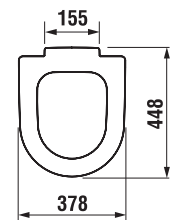

## SEAT AND COVER MIO

| Article number | Description  |
|----------------|--|
| H8927113000001 | duroplast seat and cover Mio, fast-clamping steel hinges |