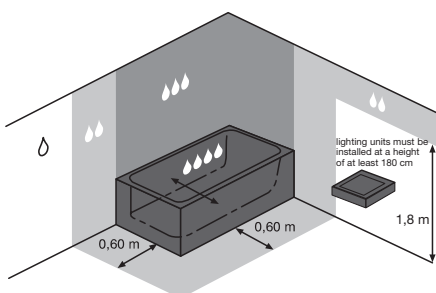

LIGHTING IN THE BATHROOM

Clear mirror lighting units comply with strict European standard IEC 364-7-701. RECOMMENDED: Installation of wires should be performed by an electrician.

Lighting can be mounted to CLEAR mirrors, as well as to any mirror glued onto a board and to mirror cabinets.