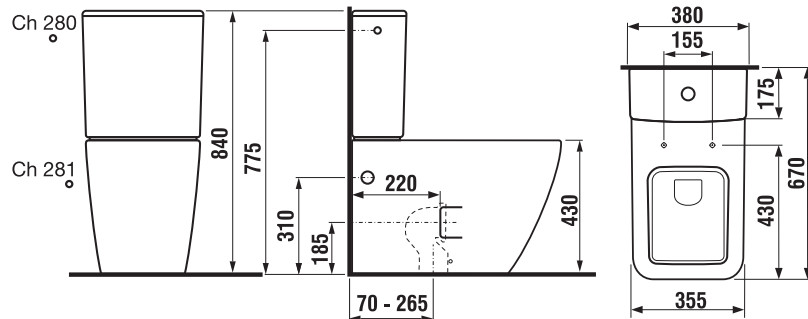

SEAT AND COVER PURE

Article number	Description
H8934213000631	duroplast seat and cover, quick-mount system, stainless steel hinges
H8934223000631	duroplast seat and cover, quick-mount system, stainless steel hinges, Slowclose mechanism
Spare parts:	
H8914220000631	fast-clamping steel hinges for duroplast seat and cover Pure H893421/H893422
H8914250000001	bolt caps for duroplast seat and cover H893421/H893422