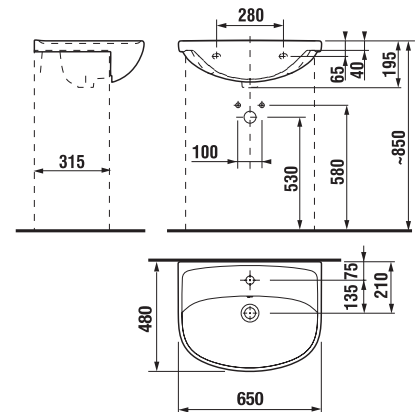

COUNTERTOP WASHBASIN LYRA PLUS 65 CM

Article number	Description	yyy: 104
H813384000yyy1	washbasin 65 cm	X
Optional:		
H8903490000001	installation kit for washbasins