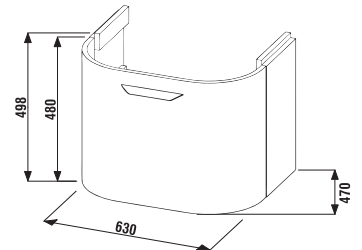

Article number	Description	Colour		
		white	ash	golden oak
H4541344345001	vanity unit for washbasin 65 cm, 1 drawer, rounded front	X		
H4541344343401	vanity unit for washbasin 65 cm, 1 drawer, rounded front		X	
H4541344343411	vanity unit for washbasin 65 cm, 1 drawer, rounded front			X