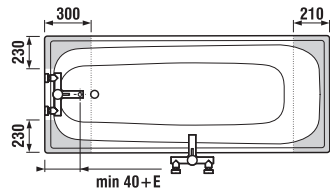

BATHTUBS AND BATH SCREENS /

STEEL BATHTUB RIGA

Areas shown in this colour are not recommended for placing a bathtub outlet or a bathtub mixer outlet.

E = edge width of bathtub

Article number	Description	Capacity
H2340200000001	Riga 1 200 mm	140 l
H2340300000001	Riga 1 300 mm	150 l
H2340400000001	Riga 1 400 mm	160 l
H2340500000001	Riga 1 500 mm	170 l
H2340600000001	Riga 1 600 mm	180 l
H2340700000001	Riga 1 700 mm	190 l

Optional:

H2940120000001	metal feet for Alma, Tanza Plus, Tanza and Riga	
H2948150040001	automatic overflow including siphon 40/50 mm, length 550 mm, plastic body of overflow	
H2948160040001	automatic overflow including siphon 40/50 mm, length 550 mm, brass body of overflow	
H2948170040001	automatic overflow with inlet, including siphon 40/50 mm, length 550 mm, plastic body of overflow	
H2948180040001	automatic overflow with inlet, including siphon 40/50 mm, length 550 mm, brass body of overflow