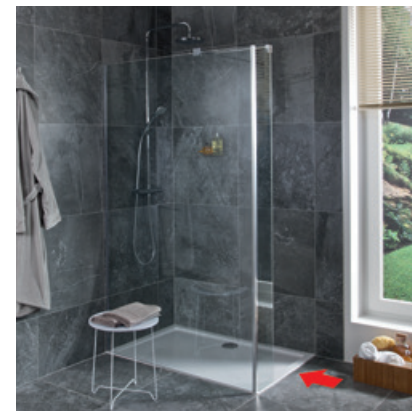

SHOWER SCREENS, ENCLOSURES, DOORS AND TRAYS /

Glass walls PURE frameless

JIKA•perla
GLASS

SHOWER SCREENS, ENCLOSURES, DOORS AND TRAYS /

GLASS WALL PURE FIXED 120, 130, 140 CM

Article number	Description
H2674200026681	glass wall, fixed 1200 mm, for a shower tray 1200×800 mm and 1200×900 mm, JIKA perla GLASS finish, incl. two brackets
H2674210026681	glass wall, fixed 1300 mm, for a shower tray 1300×800 mm and 1300×900 mm, JIKA perla GLASS finish, incl. two brackets
H2674220026681	glass wall, fixed 1400 mm, for a shower tray 1400×800 mm and 1400×900 mm, JIKA perla GLASS finish, incl. two brackets

Article number	Glass dimensions (mm)		Shower tray dimensions (mm)	
	X	V	A	B
H267420	1180	2000	1200	800/900
H267421	1280	2000	1300	800/900
H267422	1380	2000	1400	800/900

GLASS WALL PURE SIDE-MOUNTED 70, 80 CM

Article number	Description
H2674290026681	glass wall, side-mounted 700 mm, for a shower tray 1200×800 mm, 1200×900 mm, 1300×800 mm and 300×900 mm, JIKA perla GLASS finish, incl. side moulding and a bracket
H2684200026681	glass wall, side-mounted 800 mm, for a shower tray 1400×800 mm and 1400×900 mm, JIKA perla GLASS finish, incl. side moulding and a bracket

Article number	Glass dimensions (mm)		Shower tray dimensions (mm)		Entrance dimensions (mm)
	X	V	A	B	C
H267429	684	2000	1200/1300	800/900	516/616
H268420	784	2000	1400	800/900	616

GLASS WALL PURE SIDE-MOUNTED 90, 100, 120, 130, 140 CM

Article number	Description
H2694270026681	glass wall, side-mounted 900 mm, for shower tray 900×900 mm, JIKA perla GLASS finish, incl. side moulding and a bracket
H2694280026681	glass wall, side-mounted 1000 mm, for shower tray 1000×800 mm, JIKA perla GLASS finish, incl. side moulding and a bracket
H2674230026681	glass wall, side-mounted 1200 mm, for shower trays 1200×800 mm and 1200×900 mm, JIKA perla GLASS finish, incl. side moulding and a bracket
H2674240026681	glass wall, side-mounted 1300 mm, for shower trays 1300×800 mm and 1300×900 mm, JIKA perla GLASS finish, incl. side moulding and a bracket
H2674250026681	glass wall, side-mounted 1400 mm, for shower trays 1400×800mm and 1400×900 mm, JIKA perla GLASS finish, incl. side moulding and a bracket

Article number	Glass dimensions (mm)		Shower tray dimensions (mm)	
	X	V	A	B
H267423	1184	2000	1200	800/900
H267424	1284	2000	1300	800/900
H267425	1384	2000	1400	800/900
H269427	884	2000	900	900
H269428	984	2000	1000	800

GLASS WALL PURE „L“ 120, 130, 140 × 80 CM | 120, 130, 140 × 90 CM

Article number	Description
H2694210026681	„L“ glass wall 1200×800 mm for shower tray 1200×800 mm, incl. side moulding, moulding to join two glass panes and a bracket, JIKA perla GLASS finish
H2694220026681	„L“ glass wall 1200×900 mm for shower tray 1200×900 mm, incl. side moulding, moulding to join two glass panes and a bracket, JIKA perla GLASS finish
H2694230026681	„L“ glass wall 1300×800 mm for shower tray 1300×800 mm, incl. side moulding, moulding to join two glass panes and a bracket, JIKA perla GLASS finish
H2694240026681	„L“ glass wall 1300×900 mm for shower tray 1300×900 mm, incl. side moulding, moulding to join two glass panes and a bracket, JIKA perla GLASS finish
H2694250026681	„L“ glass wall 1400×800 mm for shower tray 1400×800 mm, incl. side moulding, moulding to join two glass panes and a bracket, JIKA perla GLASS finish
H2694260026681	„L“ glass wall 1400×900 mm for shower tray 1400×900 mm, incl. side moulding, moulding to join two glass panes and a bracket, JIKA perla GLASS finish