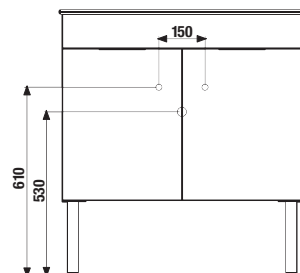

# CONNECTION DIMENSIONS FOR FURNITURE / CUBE /

It is recommended to combine Cube design line with mirrors of Clear and Lyra design line found in section Mirrors and lighting.