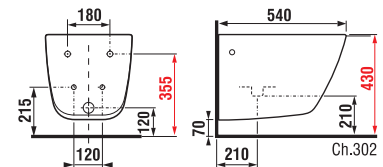

Please mind the connection height.

Product number xxx = colour number (000 white, 100 JIKA perla).

PROJECT AND OTHER PRODUCTS