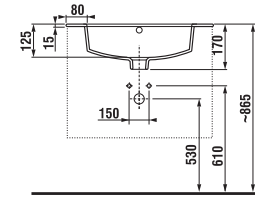

VANITY UNITS WITH WASHBASINS / CUBE /

VANITY UNIT WITH WASHBASIN CUBE 65 CM

Article number	Description	Colour	
		white/semi-gloss front	dark oak
H4536011763001	vanity unit with 2 doors incl. washbasin 65 × 43 cm	x	
H4536011763021	vanity unit with 2 doors incl. washbasin 65 × 43 cm		x

Article number	Description	Colour	
		white/semi-gloss front	dark oak
H4536021763001	vanity unit with 2 drawers incl. washbasin 65 × 43 cm	x	
H4536021763021	vanity unit with 2 drawers incl. washbasin 65 × 43 cm		x

The vanity unit is not available as a spare part.

1+1 PACK
cabinet + washbasin
- Safe delivery
- Space-saving transport packaging
- Simple handling

VANITY UNIT WITH WASHBASIN CUBE 80 CM

Article number	Description	Colour	
		white/semi-gloss front	dark oak
H4537521763001	vanity unit with 2 doors incl. washbasin 80 × 43 cm	x	
H4537521763021	vanity unit with 2 doors incl. washbasin 80 × 43 cm		x

Article number	Description	Colour	
		white/semi-gloss front	dark oak
H4537621763001	vanity unit with 2 drawers incl. washbasin 80 × 43 cm	x	
H4537621763021	vanity unit with 2 drawers incl. washbasin 80 × 43 cm		x

The vanity unit is not available as a spare part.

1+1 PACK
cabinet + washbasin
- Safe delivery
- Space-saving transport packaging
- Simple handling

PROJECT AND OTHER PRODUCTS