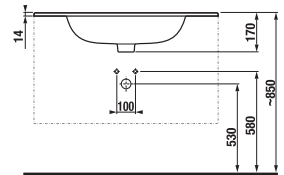

Article number	Description	Colour	
		white	ash
H41J6154023001	vanity unit with 2 drawers incl. washbasin 80 cm	x	
H41J6154025141	vanity unit with 2 drawers incl. washbasin 80 cm		x

Optional:	Price
H3747100040001	washbasin siphon Mio 5/4" – 32 mm, brass, chrome
H8942460000001	space-saving siphon, distance between the corner valves is 200 mm, DN40

Can be combined with furniture legs: H4944021760001

1+1 PACK
cabinet + washbasin
- Safe delivery
- Space-saving transport packaging
- Simple handling

NEW