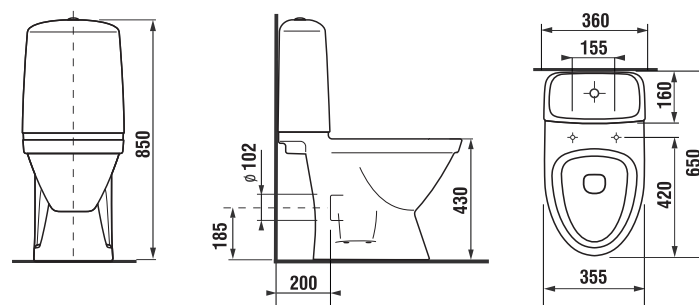

Article number Description

Water inlet

Flushing mechanism

Outlet

H8263830007841 WC combination Lyra plus – Scandia, with Dual Flush 5/3 l, adjustable

x

x

x

Optional:

H8903820000631 seat and cover, duroplast, steel hinges

H8903830000631 seat and cover, duroplast, Slowclose lowering mechanism, steel hinges

H8916223000001 duroplast seat and cover Scandia, plastic hinges