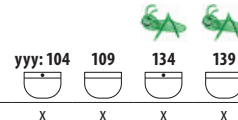

## WASHBASINS WITH PEDESTAL DEEP BY JIKA 50, 55, 60 and 65 CM

Article number Description

|                |                 |   |   |   |   |
|----------------|-----------------|---|---|---|---|
| H812611000yyy1 | washbasin 50 cm | x | x | x | x |
| H812612000yyy1 | washbasin 55 cm | x | x |   |   |
| H812613000yyy1 | washbasin 60 cm | x | x |   |   |
| H812614000yyy1 | washbasin 65 cm | x |   |   |   |
| H8196100000001 | pedestal        |   |   |   |   |