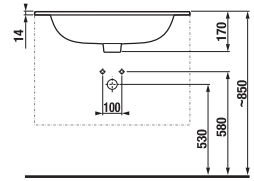

Article number	Description	Colour	
		white	ash
H41J6144023001	vanity unit with 2 drawers incl. washbasin 65 cm	x	
H41J6144025141	vanity unit with 2 drawers incl. washbasin 65 cm		x

Optional:	Price
H3747100040001	washbasin siphon Mio 5/4" – 32 mm, brass, chrome
H8942460000001	space-saving siphon, distance between the corner valves is 200 mm, DN40

Can be combined with furniture legs: H4944021760001

1+1 PACK
cabinet + washbasin
- Safe delivery
- Space-saving transport packaging
- Simple handling

NEW