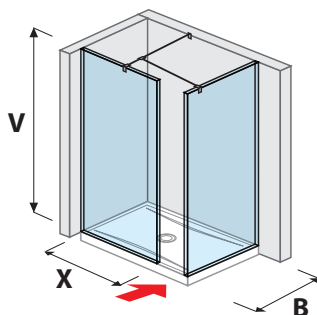

GLASS WALL/WALK IN PURE CORNER VERSION

Article number	Description
H2684230026681	walk in, corner version, 700×800 mm for a shower trays 1200×800 mm, 1300×800 mm, incl. two side mouldings and a bracket, JIKA perla GLASS finish
H2684240026681	walk in, corner version, 700×900 mm for a shower trays 1200×900 mm, 1300×900 mm, incl. two side mouldings and a bracket, JIKA perla GLASS finish
H2684250026681	walk in, corner version, 800×800 mm for a shower tray 1400×800 mm, incl. two side mouldings and a bracket, JIKA perla GLASS finish
H2684260026681	walk in, corner version, 800×900 mm for a shower tray 1400×900 mm, incl. two side mouldings and a bracket, JIKA perla GLASS finish

Article number	Glass dimensions (mm)			Shower tray dimensions (mm)		Entrance dimensions (mm)
	X	Y	V	A	B	C
H268423	684	784	2000	1200/1300	800	516/616
H268424	684	884	2000	1200/1300	900	516/616
H268425	784	784	2000	1400	800	516
H268426	784	884	2000	1400	900	516