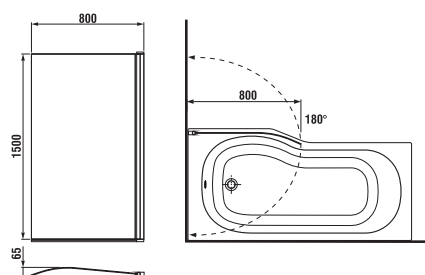

JIKA • perla
GLASS