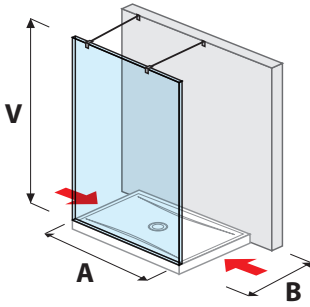

OVERVIEW / GLASS WALLS / BY LAYOUT /

FRAMELESS GLASS WALLS / WALK IN

glass wall PURE fixed 120, 130, 140 cm

A	B	V
120 cm	80/90 cm	200 cm
130 cm	80/90 cm	200 cm
140 cm	80/90 cm	200 cm