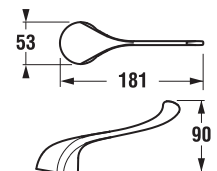

Article number	Description
H3912700040001	medical lever, chrome