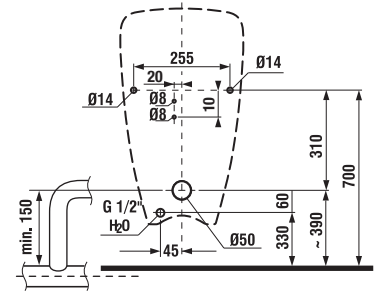

Battery box attached by a hook and loop tape at the bottom of ceramics. Livo urinal installation requires torsion bars no. H892536 (thread length of 40 mm), included in the package.

RECOMMENDED TO BE COMBINED WITH SUITABLE CONCEALED MODULE FOR URINALS

PAGE 133

1. 1 - water supply
2. 2 - electromagnestic valve
3. 3 - ceramic urinal
4. 4 - circuitry with a radar sensor with battery power supply
5. 5 - siphon
6. 6 - drain pipe, Ø 50mm
7. 7 - interconnecting hoses
8. 8 - battery holder
9. 9 - corner valve for the water supply