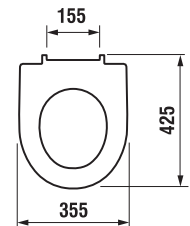

WALLHUNG WCs AND BIDETS /

WALLHUNG WC TIGO

Article number	Description
H8202130000001	wallhung WC Compact, flushing with 4,5 / 3 liters, closed water rim

Optional:

H8903840000631	duroplast seat and cover, fast-clamping, steel hinges
H8903850000631	duroplast seat and cover, fast-clamping, Slowclose, steel hinges
H8933843000631	duroplast seat and cover, steel hinges
H8929920000001	Laufen levelling tape
H8926950000001	Laufen damper kit
H8946140000001	Laufen leveling paste

The correct setting for the valve in the concealed module is a flushing volume of 4,5 / 3 liters.

WE RECOMMEND COMBINING WITH

PAGE 133

The wall mounted Tigo toilet can be combined with a Multiclean bidet seat from the Roca brand.

DUROPLAST SEAT AND COVER TIGO

Article number	Description
H8933843000631	duroplast seat and cover, steel hinges

DUROPLAST SEAT AND COVER LYRA PLUS

Article number	Description
H8903840000631	duroplast seat and cover, fast-clamping, steel hinges
H8903850000631	duroplast seat and cover, fast-clamping, Slowclose, steel hinges

Spare parts:

Article number	Description
H8923840000001	Slowclose hinges for Lyra plus seat H8903850000631, spare part
H8923850000001	metal quick-release clamps for ceramics for Lyra plus H890384/H890385 seat mounting
H8923860000001	set of stops for Lyra plus H890384/H890385 seats