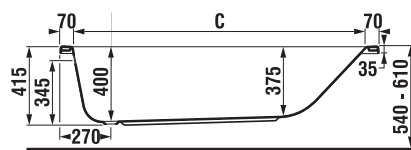

Without panel