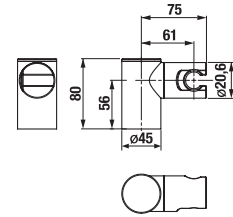

Article number H3651R00043731 **Description** shower set (hand shower $\varnothing$ 100 mm, 3 functions, sliding bar 700 mm, shower hose 1700 mm), chrome

Optional:
H3641X00048111 soap dish for sliding bar H3641X00043101, chrome