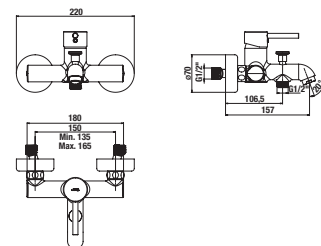

FAUCETS AND SHOWER ACCESSORIES /

SHOWER FAUCET WITHOUT SHOWER SET MIO STYLE

Article number	Description
H3312F70044001	single lever shower mixer, wall mounted, without shower set, chrome

Optional:

H3651X00043621	shower set (hand shower $\varnothing$ 130 mm, 4 functions, shower holder, shower hose 1700 mm), chrome
H3651X00043631	shower set (hand shower 130x130 mm, 4 functions, shower holder, shower hose 1700 mm), chrome
H3651X00044721	shower set (hand shower $\varnothing$ 130 mm, 4 functions, sliding bar 700 mm, soap dish, shower hose 1700 mm), chrome
H3651X00044731	shower set (hand shower 130x130 mm, 4 functions, sliding bar 700 mm, soap dish, shower hose 1700 mm), chrome

SHOWER CONCEALED FAUCET WITHOUT SHOWER SET MIO STYLE

Article number	Description
H3312F60040001	single lever shower concealed mixer, complete, chrome

Optional:

H3651X00043621	shower set (hand shower $\varnothing$ 130 mm, 4 functions, shower holder, shower hose 1700 mm), chrome
H3651X00043631	shower set (hand shower 130x130 mm, 4 functions, shower holder, shower hose 1700 mm), chrome
H3651X00044721	shower set (hand shower $\varnothing$ 130 mm, 4 functions, sliding bar 700 mm, soap dish, shower hose 1700 mm), chrome
H3651X00044731	shower set (hand shower 130x130 mm, 4 functions, sliding bar 700 mm, soap dish, shower hose 1700 mm), chrome

BATH/SHOWER FAUCET WITHOUT SHOWER SET MIO STYLE

Article number	Description
H3212F70044001	single lever bath-shower mixer, wall mounted, without shower set, chrome