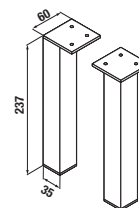

ACCESSORIES /

DOOR HANDLE CUBE 150 and 200 MM

Article number	Description
H4915831760001	Cube handle 150 mm for vanity units with doors, chrome-plated, 1 pc
H4915841760001	Cube handle 200 mm for vanity units with drawers and for medium cabinets, chrome-plated, 1 pc

FEET FOR FURNITURE CUBE

Article number	Description
H4944021760001	Cube feet, chrome-plated, 1 pair, 237-247 mm

CONNECTION DIMENSIONS FOR FURNITURE / CUBE /

It is recommended to combine Cube design line with mirrors of Clear and Lyra design line found in section Mirrors and lighting.