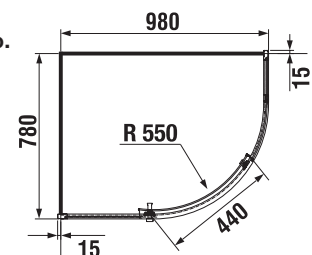

Corner shower enclosure, asymmetric, bright chrome, JIKA perla surface treatment (inner side), transparent glass.

Article number	Dimension (mm)	Height (mm)	Thickness (mm)	Glass design
H2512110026681	980 × 780	1950	6	transparent
H2512110026661	980 × 780	1950	6	arctic

charge 668 – transparent glass
charge 666 – decor arctic

Shower enclosure Tigo is compatible with shower tray Tigo.