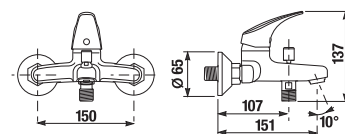

FAUCETS AND SHOWER ACCESSORIES /

SINK FAUCET TALAS

Article number H3511N10042301
Description single lever sink mixer, deck mounted, low swivel spout 210 mm, chrome

SHOWER FAUCET TALAS

Article number H3311N70044001
Description single lever shower mixer, wall mounted, without shower set, chrome

BATH/SHOWER FAUCET TALAS

Article number H3211N70044001
Description single lever bath-shower mixer, wall mounted, without shower set, chrome

BIDET FAUCET TALAS

Article number H3411N10041111
Description single lever bidet mixer, with plastic pop-up waste, chrome

It is recommended to combine with Rio accessories.