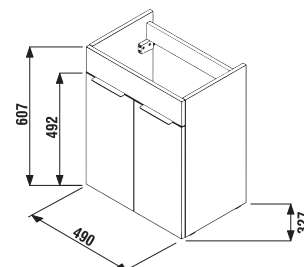

1. **1+1 PACK**
   cabinet + washbasin
2. Safe delivery
   - Space-saving transport packaging
   - Simple handling

PROJECT AND OTHER PRODUCTS