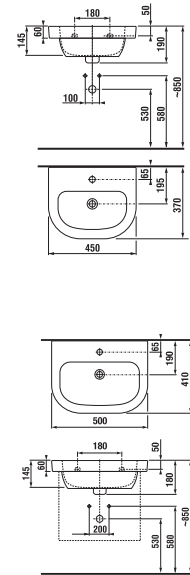

It is recommended to install Baby washbasins at the height of 60 cm. Adjust washbasin installation height to the age of your children.