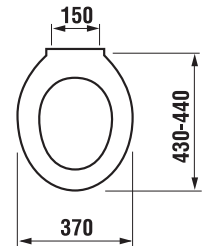

Optional:

H8933703000001	duroplast seat and cover Dino, plastic hinges
H8933703000631	duroplast seat and cover Dino, steel hinges
H8932710000001	thermoplast seat and cover Zeta, plastic hinges, adjustable length of 400–440 mm
H8977010000001	rubber insert - water supply sealing
H8929990000001	installation kit for WC