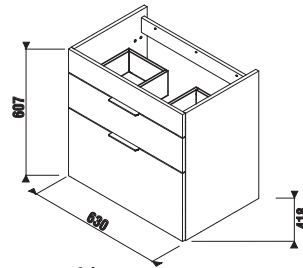

Article number	Description	Colour	
		white	ash
H41J6144023001	vanity unit with 2 drawers incl. washbasin 65 cm	x	
H41J6144025141	vanity unit with 2 drawers incl. washbasin 65 cm		x

Optional:	Price
H3747100040001	washbasin siphon Mio 5/4" – 32 mm, brass, chrome
H8942460000001	space-saving siphon, distance between the corner valves is 200 mm, DN40

Can be combined with furniture legs: H4944021760001

1+1 PACK
cabinet + washbasin
- Safe delivery
- Space-saving transport packaging
- Simple handling

NEW