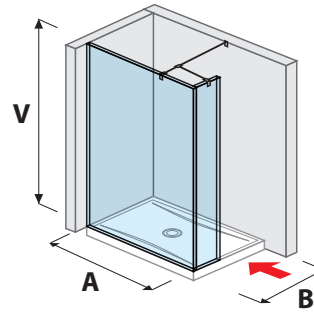

glass wall PURE side-mounted 70, 80 cm

| A     | B        | V      |
|-------|----------|--------|
| 70 cm | 80/90 cm | 200 cm |
| 80 cm | 80/90 cm | 200 cm |

glass wall PURE side-mounted 90, 100, 120, 130, 140 cm

glass wall PURE „L“ 120, 130, 140 x 80 cm | 120, 130, 140 x 90 cm

| A      | B        | V      |
|--------|----------|--------|
| 120 cm | 80/90 cm | 200 cm |
| 130 cm | 80/90 cm | 200 cm |
| 140 cm | 80/90 cm | 200 cm |

glass wall PURE incl. short glass 70, 80 cm

| A     | B        | V      |
|-------|----------|--------|
| 70 cm | 80/90 cm | 200 cm |
| 80 cm | 80/90 cm | 200 cm |

glass wall PURE incl. short glass 120, 130, 140 cm