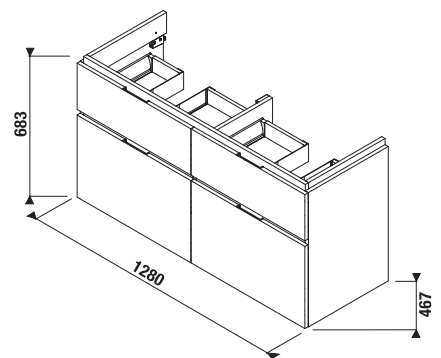

Article number	Description	Colour	
		white/glossy front	oak
H40J4274025001	vanity unit for double washbasin 130 cm H814420, 4 drawers	x	
H40J4274025191	vanity unit for double washbasin 130 cm H814420, 4 drawers		x

Optional:	
H4944010390001	legs for wall mounted sink cabinets, chrome (1 pair)

For this 4-drawer cabinet, always use one pair of legs for support H4944010390001.

Please combine these vanity units with the space-saving JIKA siphon H8942460000001.
NOTE: the spacing for corner valves in this case must be 200 mm.

PROJECT AND OTHER PRODUCTS