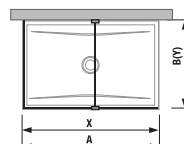

Article number	Glass dimensions (mm)			Shower tray dimensions (mm)	
	X	Y	V	A	B
H269421	1194	784	2000	1200	800
H269422	1194	884	2000	1200	900
H269423	1294	784	2000	1300	800
H269424	1294	884	2000	1300	900
H269425	1394	784	2000	1400	800
H269426	1394	884	2000	1400	900