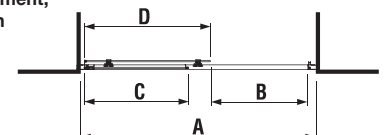

SHOWER SCREENS, ENCLOSURES, DOORS AND TRAYS /

NEW

CORNER SHOWER ENCLOSURE NION 4 PIECES

* Available from 3rd quarter of 2021

JIKA • perla
GLASS

Corner shower enclosure 800, 900 and 1000 mm, 550 mm radius, glossy silver-colour profile, 6mm transparent glass or arctic glass with special JIKA perla GLASS treatment, chromed handles.

Article number	Dimension (mm)	Height (mm)	Thickness (mm)	Glass design
H2532N10026681	800	1950	6	transparent
H2532N20026681	900	1950	6	transparent
H2532N30026681	1000	1950	6	transparent
H2532N10026661	800	1950	6	arctic
H2532N20026661	900	1950	6	arctic
H2532N30026661	1000	1950	6	arctic

charge 668 – transparent glass
charge 666 – arctic decor

Article number	Dimensional options (mm)		Dimension (mm) B	Dimension (mm) C	Entrance width (mm) D
	A min	A max			
H2532N1	780	795	210	390	400
H2532N2	880	895	310	390	530
H2532N3	980	995	410	390	530

All shower enclosures are exclusively supplied with the JIKA perla GLASS finish on the inner side of the screen.

NEW

SQUARE SHOWER ENCLOSURE NION 4 PIECES

* Available from 3rd quarter of 2021

JIKA • perla
GLASS

Shower enclosure 800, 900 and 1000 mm, square, glossy silver-colour profile, 6mm transparent glass or arctic design glass with special JIKA perla GLASS treatment, chromed handles.

Article number	Dimension (mm)	Height (mm)	Thickness (mm)	Glass design
H2512N10026681	800	1950	6	transparent
H2512N20026681	900	1950	6	transparent
H2512N30026681	1000	1950	6	transparent
H2512N10026661	800	1950	6	arctic
H2512N20026661	900	1950	6	arctic
H2512N30026661	1000	1950	6	arctic

charge 668 – transparent glass
charge 666 – arctic decor

Article number	Dimensional options (mm)		Dimension (mm) B	Dimension (mm) C	Entrance width (mm) D
	A min	A max			
H2512N1	780	795	326	386	420
H2512N2	880	895	376	436	490
H2512N3	980	995	426	486	560