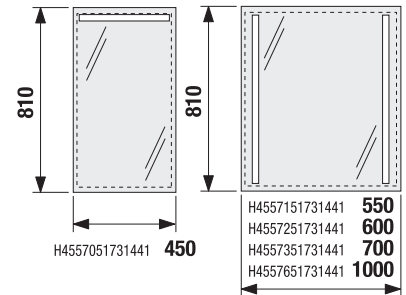

MIRRORS AND LIGHTING /

MIRRORS CLEAR WITH INTEGRATED LIGHTING 45, 55, 60, 70, 100 × 81 CM

Article number	Description	Dimension
H4557051731441	mirror with LED lighting, IP44, without switch, for 1 light connection 230 V, bevel 5 mm	45 × 81 cm
H4557151731441	mirror with LED lighting, IP44, without switch, for 2 lights connection 230 V, bevel 5 mm	55 × 81 cm
H4557251731441	mirror with LED lighting, IP44, without switch, for 2 lights connection 230 V, bevel 5 mm	60 × 81 cm
H4557351731441	mirror with LED lighting, IP44, without switch, for 2 lights connection 230 V, bevel 5 mm	70 × 81 cm
H4557651731441	mirror with LED lighting, IP44, without switch, for connection 230 V, bevel 5 mm	100 × 81 cm

TOUCHLESS SWITCH

Article number	Description
H4942611730001	touchless switch for lights in mirrors Clear

MIRRORS CLEAR WITHOUT LIGHTING 45, 55, 60, 70, 100 × 81 CM

Article number	Description	Dimension
H4557011731441	rectangle, incl. wall fixation, bevel 5 mm around, base 3 side AL frame, with possibility of installation with light	45 × 81 cm
H4557111731441	rectangle, incl. wall fixation, bevel 5 mm around, base 3 side AL frame, with possibility of installation with light	55 × 81 cm
H4557211731441	rectangle, incl. wall fixation, bevel 5 mm around, base 3 side AL frame, with possibility of installation with light	60 × 81 cm
H4557311731441	rectangle, incl. wall fixation, bevel 5 mm around, base 3 side AL frame, with possibility of installation with light	70 × 81 cm
H4557611731441	rectangle, incl. wall fixation, bevel 5 mm around, base 3 side AL frame, with possibility of installation with light	100 × 81 cm