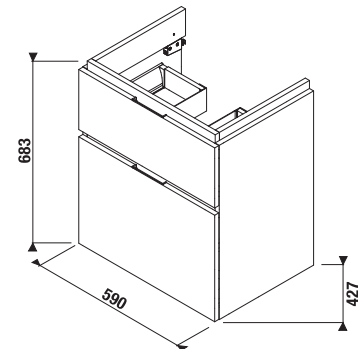

Article number	Description	Colour	
		white/glossy front	oak
H40J4234025001	vanity unit for washbasin 60 cm H810423, 2 drawers	x	
H40J4234025191	vanity unit for washbasin 60 cm H810423, 2 drawers		x

Optional:

H4944010390001	legs for wall mounted sink cabinets, chrome (1 pair)

Please combine these vanity units with the space-saving JIKA siphon H894246000001.
NOTE: the spacing for corner valves in this case must be 200 mm.