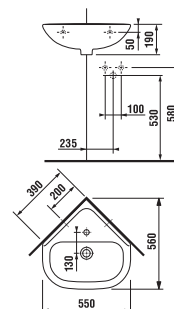

Article number	Description	yyy: 104
H8166140001041	corner washbasin 55 cm	X

Optional:

H8903490000001	installation kit for washbasins
H8942490000001	siphon, chromed ABS, height-adjustable from 175 to 270 mm, high of water seal 75 mm, flow-rate capacity of 45 l, with decorative rings (can also be used without decorative rings)