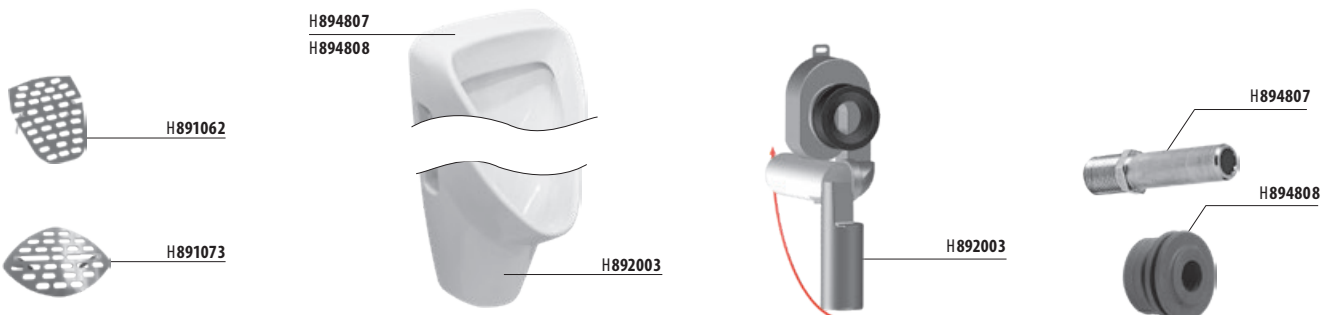

ACCESSORIES FOR URINALS GOLEM AND LIVO WITH INNER WATER INLET

PROJECT AND OTHER PRODUCTS