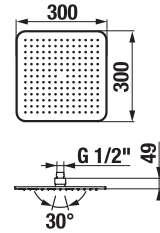

FAUCETS AND SHOWER ACCESSORIES /

HEAD SHOWER CUBITO-N

Article number H3671X10042301
Description head shower, Ø 300 mm, 1 function, flow rate 12 l/min, polished stainless steel

Article number H3671X10041301
Description head shower, 300x300 mm, 1 function, flow rate 12 l/min, polished stainless steel

HAND SHOWER CUBITO-N

Article number H3611X20044711
Description hand shower Ø 130 mm, 4 functions, chrome

Article number H3611X30044711
Description hand shower 130x130 mm, 4 functions, chrome
Price 30.9 €

HAND SHOWER HOLDER CUBITO-N

Article number H3691X00045001
Description hand shower holder, adjustable, chrome

ELBOW CONNECTION CUBITO-N

Article number H3631X00041521
Description shower elbow connection G 1/2" with hand shower holder, chrome