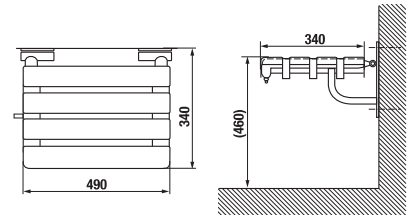

BARRIER-FREE BATHROOM /

MIRROR

Article number	Description
H3897170030001	mirror, with handle, adjustable, stainless steel
H3897190030001	mirror, without handle, adjustable, stainless steel

SHOWER SEAT

50 cm

Article number	Description
H3897180030001	shower seat, wallhung, folding, stainless steel construction, plastic seat (load capacity max. 120 kg)

FOLDING SET

80 cm

Article number	Description
H3897100000001	folding set for WC, stainless steel

BATHTUB HANDRAIL

Article number	Description
H3897130030001	bathtub handrail 305/420 mm, fixed, left, stainless steel
H3897230030001	bathtub handrail 305/420 mm, fixed, right (see figure), stainless steel

TOILET ROLL HOLDER

Article number	Description
H3847220001101	toilet roll holder, without a cover, white

SYSTEM HANDICAP

Article number	Description
H8936420000001	System HANDICAP for toilet support handle fixation, designed for mounting onto Modul frames

Right/left variation that can be used for concealed wallhung WC modules, as well as bidets and washbasins.

To install Handicap WC system, you need to bolt up one side of the module to the supporting frame of the concealed module (for WC, washbasin or bidet) and the other side to the metallic plasterboard structure.