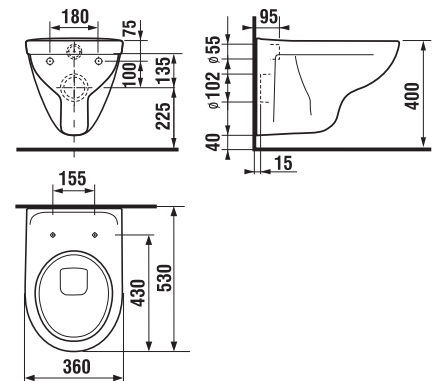

WE RECOMMEND COMBINING WITH PAGE 133

PROJECT AND OTHER PRODUCTS