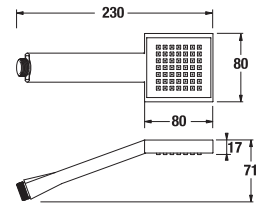

Clean touch
Function that facilitates cleaning of shower jets; soft rubbers guarantee easy removal of limescale.

Shower accessories of individual design line are compatible, i.e. they can be easily combined.