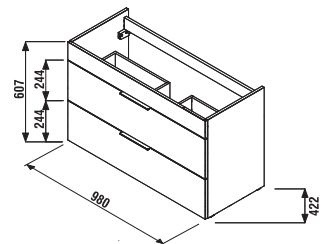

1. **1+1 PACK**
   cabinet + washbasin
2. Safe delivery
   - Space-saving transport packaging
   - Simple handling

The vanity unit is not available as a spare part.