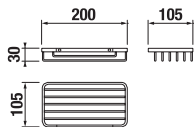

Article number	Description
H3853D30041001	wired container, 200x105 mm, chrome