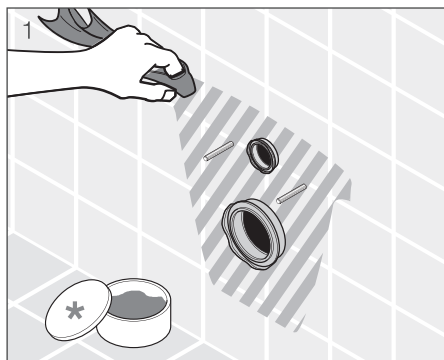

Installation with levelling paste **H8946140000001**:

* Liquid soap