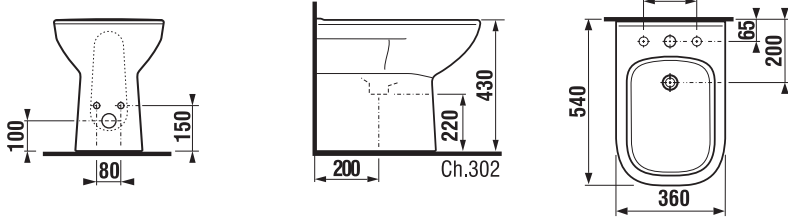

Article number Description

H8326120003021 floorstanding bidet, with lid, leaning directly to the wall (including installation kit)

302