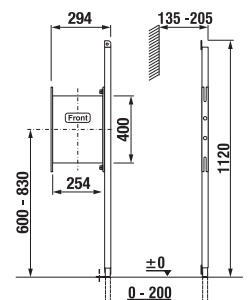

Article number	Description
H8936420000001	System HANDICAP for toilet support handle fixation, designed for mounting onto Modul frames

Right/left variation that can be used for concealed wallhung WC modules, as well as bidets and washbasins.

To install Handicap WC system, you need to bolt up one side of the module to the supporting frame of the concealed module (for WC, washbasin or bidet) and the other side to the metallic plasterboard structure.