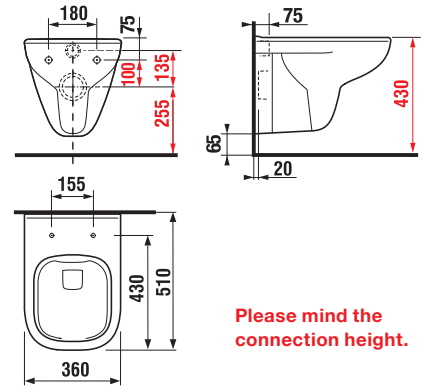

Please mind the connection height.

WE RECOMMEND COMBINING WITH PAGE 133