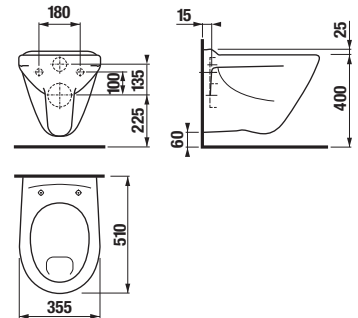

Article number	Description
H8202280000001	wallhung WC, wash-out flushing
Optional:	
H8932710000001	thermoplast seat and cover Zeta, plastic hinges, adjustable length of 400–440 mm
H8933703000001	duroplast seat and cover Dino, plastic hinges
H8933703000631	duroplast seat and cover Dino, steel hinges
H8932740000001	duroplast seat and cover Zeta, plastic hinges, adjustable length
H8932760000001	duroplast seat and cover Zeta, Slowclose lowering mechanism, plastic hinges
H8929920000001	Laufen levelling tape
H8926950000001	Laufen damper kit
H8946140000001	Laufen leveling paste