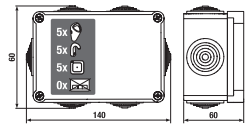

URINALS /

URINAL DOMINO WITH AUTOMATIC FLUSHING

BATTERY-POWERED

Article number	Description
H8411010004881	urinal Domino Sensor, battery-powered

Optional:	Description
H8907300000001	sink siphon for washbasins and Domino urinal including waste valve
H8907320000001	plastic washbasin/urinal siphon
H8907390000631	waste valve for siphon H890732, metal
H8907390000001	waste valve for siphon H890732, plastic
H8940780000001	remote control for sensor-controlled flushing devices

Spare parts:	Description
H8411010000001	urinal Domino, ceramics, with valve hole
H8950760000001	IR sensor Domino, battery-powered
H8992100000001	installation kit for urinal

Battery service life - 1 year (also applies to public areas).

POWER SUPPLY

Article number	Description
H8950710000001	power supply for up to five Golem/Livo Antivandal/Domino Sensor urinal 24 V, DC
H8950720000001	power supply for up to nine Golem/Livo Antivandal/Domino Sensor urinal 24 V, DC
H8950910000001	power supply for one Golem/Livo Antivandal/Domino Sensor urinal 24 V, D

SIPHONIC URINAL GOLEM WITH INNER WATER INLET

Article number	Description
H8430600000001	siphonic urinal Golem

Optional:	Description
H8903490008901	installation kit with white covers
H8903490008911	installation kit with chrome-plated covers
H8920030000001	siphon, horizontal/vertical outlet
H8948070000001	tube 1/2", inner water inlet
H8948080000001	rubber seal, inner
H8910620000001	Golem urinal strainer

RECOMMENDED TO BE COMBINED WITH SUITABLE CONCEALED MODULE FOR URINALS

PAGE 133