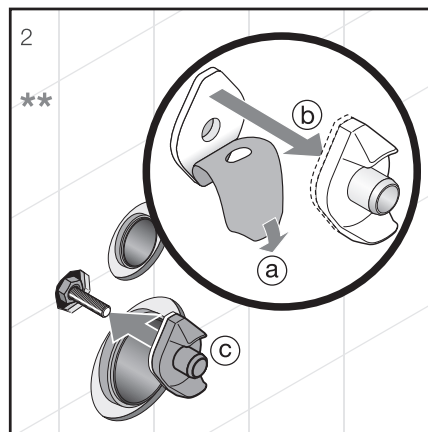

Install using levelling tape H892992000001 and H892695000001 damper kit:

Installation Mio rimless