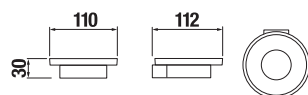

Article number	Description
H3833B10040001	soap dish, wall mounted, frosted glass/chrome