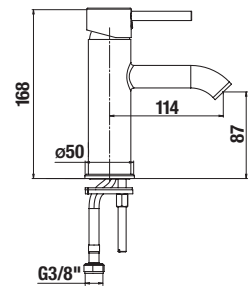

WASHBASIN FAUCET MIO STYLE

Article number	Description
H3112F10041101	single lever basin mixer, fixed spout 115 mm, without waste, flow rate 5 l/min, chrome

Optional:	
H3747100040001	washbasin siphon Mio 5/4" - 32 mm, brass, chrome
H3917100040001	Click-clack basin waste, 5/4", chrome