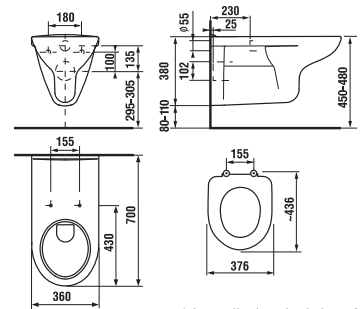

Article number	Description
H8206420000001	wallhung WC washdown, length 70 cm
Optional:	
H8932823000001	duroplast seat without cover, plastic hinges
H8932823000631	duroplast seat without cover, steel hinges
H8901100000001	extension supply pipe (1 m Ø 45 mm) to connect the wallhung WC to the standard built-in cisterns

WE RECOMMEND
COMBINING WITH

PAGE 133

In order to combine an enlarged wall-hung WC Deep by Jika **H820642** with the concealed toilet module Handicap System, it is necessary to use extension mounting kit, **H8901100000001**.

Wall-hung **H820642** is compatible with pneumatic set **H895643**.