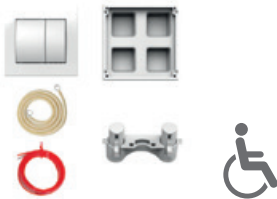

CONCEALED MODULES / ACCESSORIES /

PNEUMATIC SET

Tube length 2.35 m.

Article number	Description
H8956430000001	pneumatic set for concealed modules H895651/H895652