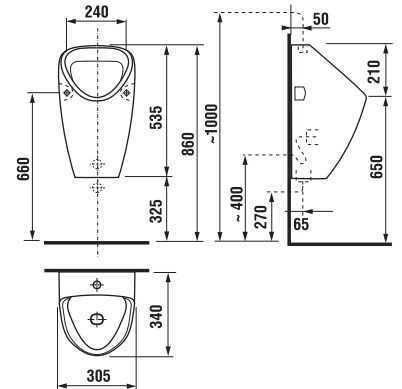

Article number	Description
H8430610000001	siphonic urinal Golem
Optional:	
H8903490008901	installation kit with white covers
H8903490008911	installation kit with chrome-plated covers
H8920030000001	siphon, horizontal/vertical outlet
H8910620000001	Golem urinal strainer

**RECOMMENDED TO BE
COMBINED WITH SUITABLE
CONCEALED MODULE
FOR URINALS**

PAGE 133