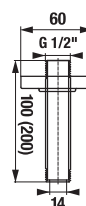

Article number H3661X00040021 **Description** shower arm, ceiling mounted, L=200 mm, G 1/2", chrome