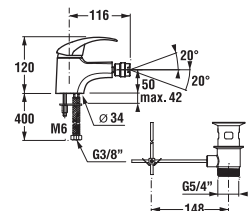

It is recommended to combine with Rio accessories.