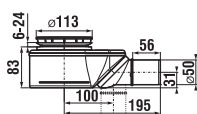

Optional:	Description
H2942300000001	siphon for shower trays, $\varnothing$ 90 mm, stainless cover $\varnothing$ 113 mm, flow rate of 54 l/min, including mounting fixtures
H8991030000001	expansion tape between shower tray and wall, 290 × 50 mm