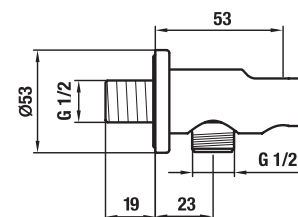

## ELBOW CONNECTION CUBITO-N

**Article number** H3631X00041521  
**Description** shower elbow connection G 1/2" with hand shower holder, chrome