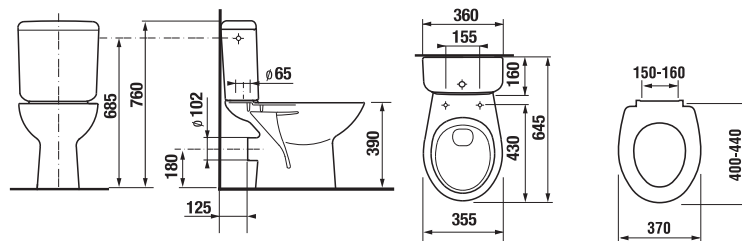

WC COMBINATION WITH HORIZONTAL OUTLET ZETA

Article number	Description	Water inlet	Flushing mechanism	Outlet
H8243860000001	WC pan Baltic			x
H8282830000001	WC cistern Baltic	x		
H8282830002421	WC cistern Baltic (Dual Flush Roca 6/3l)	x	x	
H8913540000001	inlet valve for Baltic (Roca bottom 1/2")	x		
H8913620000001	outlet valve Baltic (Dual Flush Roca)	x		
H8913630000001	push button Baltic			
H8941710000001	gasket Baltic&Scandia 115×90×10 mm			
H8912720000001	M8×100 Baltic&Scandia, 1 pc