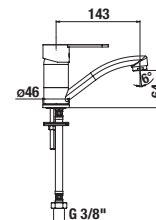

Article number	Description
H3511Z10042201	single lever sink mixer, deck mounted, low swivel spout 143 mm, chrome