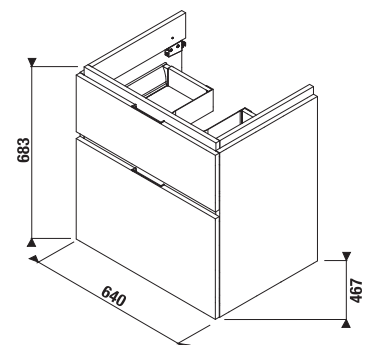

Article number	Description	Colour	
		white/glossy front	oak
H40J4244025001	vanity unit for washbasin 65 cm H810424, 2 drawers	x	
H40J4244025191	vanity unit for washbasin 65 cm H810424, 2 drawers		x

Optional:

H4944010390001	legs for wall mounted sink cabinets, chrome (1 pair)

Please combine these vanity units with the space-saving JIKA siphon H8942460000001.
NOTE: the spacing for corner valves in this case must be 200 mm.