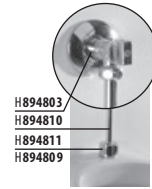

\* suitable for use with urinals Golem and Livo  
\*\* SPECIAL line

H894805  
H894810  
H894811  
H894809

inlet fitting, suitable for sensoric control

| Optional: | Description                                     |
|-----------|---|
| H894805   | elbow 1/2"-1/2"                                 |
| H894809   | rubber sealing for urinals                      |
| H894810   | tube d = 14 mm                                  |
| H894811   | cap   |
| H892003   | plastic siphon (horizontal/vertical outlet)*/** |