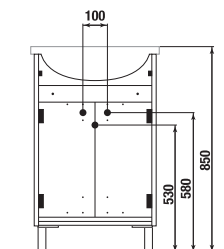

PROJECT AND OTHER PRODUCTS