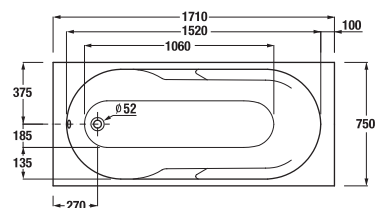

BATHTUBS AND BATH SCREENS /

BATH SCREEN TIGO 1 PIECE STRAIGHT

Bath screen 600 mm left/right, 1-piece, polished silver profile, 6 mm thick transparent glass with JIKA perla Glass finish.

Article number	Width (mm)	Height (mm)	Thickness (mm)	Glass design
H2562140026681*	600	1500	6	transparent glass

* article number changed 06/2021

Product available from the 3rd quarter of 2021.

JIKA perla GLASS

ACRYLIC BATHTUB LYRA

Areas shown in this colour are not recommended for placing a bathtub outlet or a bathtub mixer outlet.

These areas are recommended for placing a bathtub outlet or a bathtub mixer outlet.

E = edge width of bathtub

Article number	Description	Capacity
H2298390000001	bathtub 1 500 × 700 mm, including support feet	124 l
H2308390000001	bathtub 1 600 × 700 mm, including support feet	159 l
H2288390000001	bathtub 1 600 × 750 mm, including support feet	170 l
H2318390000001	bathtub 1 700 × 700 mm, including support feet	178 l
H2328390000001	bathtub 1 700 × 750 mm, including support feet	180 l

Optional:

H2968320000001	front panel 1 700 × 560 mm
H2968310000001	front panel 1 600 × 560 mm
H2968300000001	front panel 1 500 × 500 mm
H2968370000001	side panel 750 × 560 mm
H2968360000001	side panel 700 × 560 mm
H2968380000001	side panel 700 × 500 mm
H2948150040001	automatic overflow including siphon 40/50 mm, length 550 mm, plastic body of overflow
H2948160040001	automatic overflow including siphon 40/50 mm, length 550 mm, brass body of overflow
H2948170040001	automatic overflow with inlet, including siphon 40/50 mm, length 550 mm, plastic body of overflow
H2948180040001	automatic overflow with inlet, including siphon 40/50 mm, length 550 mm, brass body of overflow

For pictures and technical charts of bathtub overflows, please see page 196.

Dimension