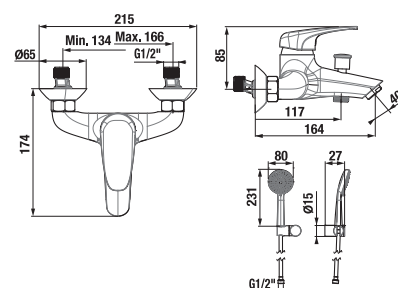

It is recommended to combine with shower sets, accessories and siphons from Mio and Rio or Cubito-N.