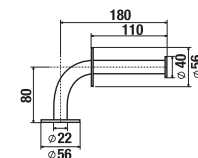

Article number	Description
H3847220001101	toilet roll holder, without a cover, white