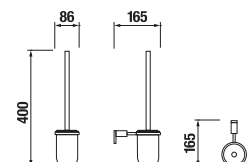

Article number	Description
H3843A10040001	toilet brush set, wall mounted, frosted glass/chrome