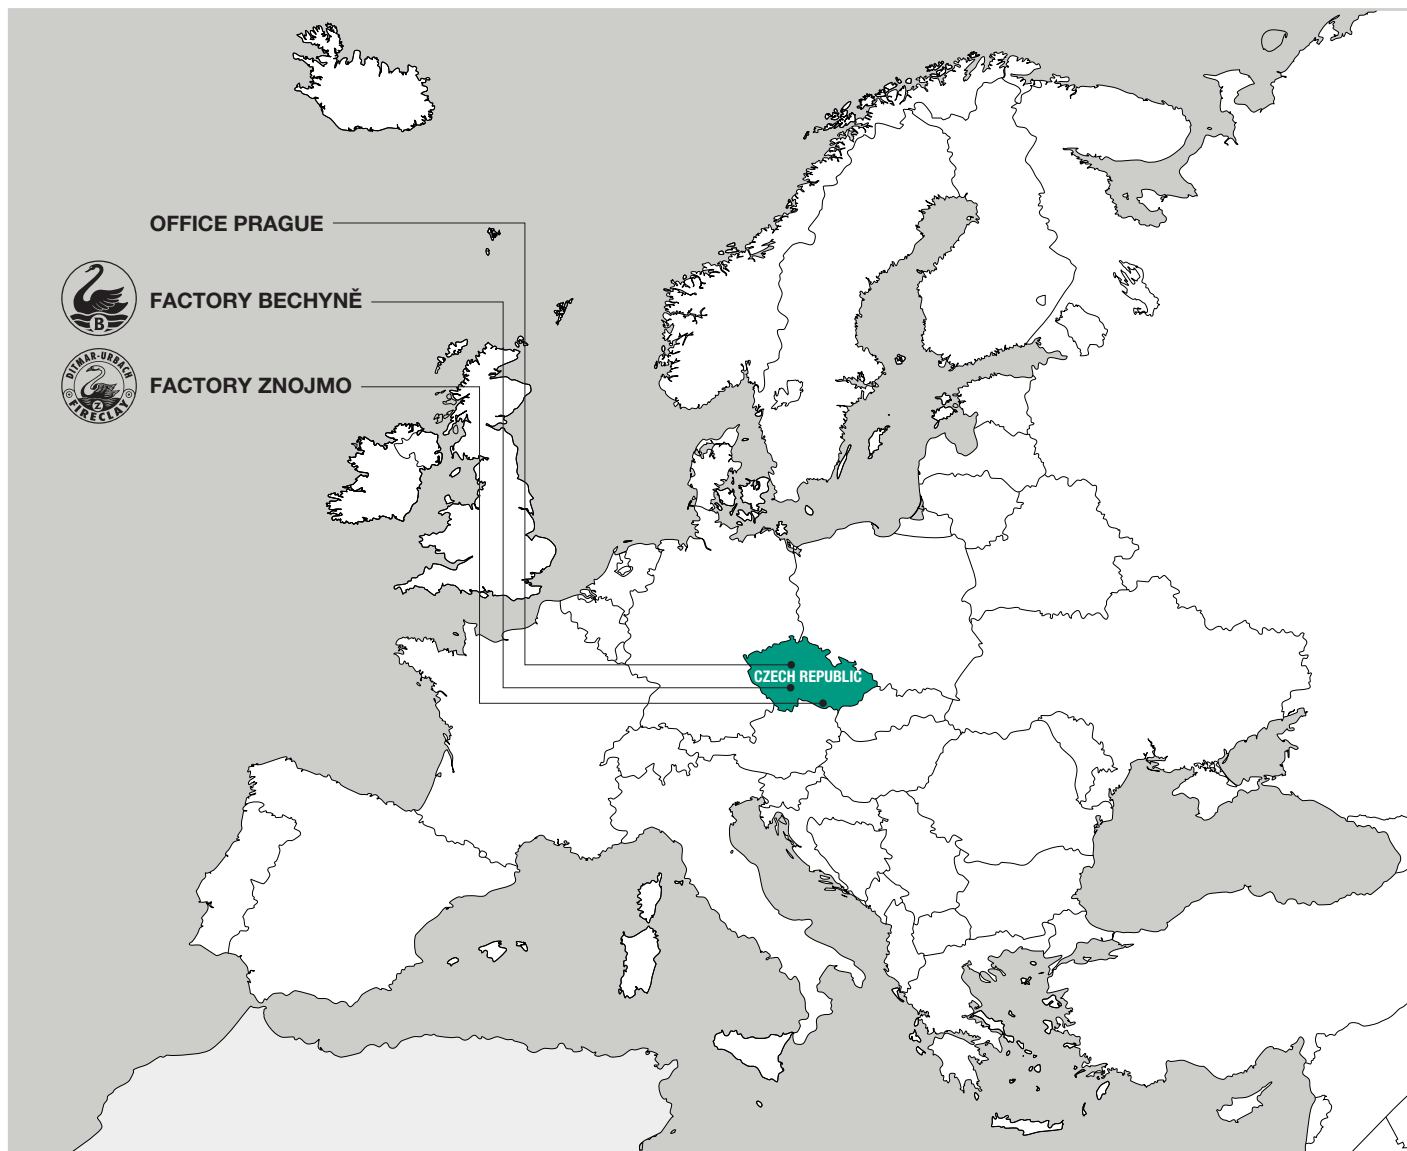

Laufen Nordic A/S

Sales Rep. Office for BALTICS
Užupio g. 30, LT-01203 Vilnius, Lithuania
Tel.: +370 5 215 3076
office.vilnius@laufen.lt
www.jika.eu
www.jika.lt

Laufen Nordic A/S

Sales Rep. for ESTONIA
Tel.: +372 6 215 569
office.tallinn@laufen.ee
www.jika.eu

Laufen Nordic A/S

Sales Rep. for LATVIA
Tel.: +371 26 319 340
office.riga@laufen.lv
www.jika.eu

EN 2nd edition, June 2021, SAP Nr. 139ZT202100024551

Typographical errors reserved. Models and technical details correspond to last stage of development as of the date of issue.

The manufacturer reserves as the right to modify the design and details.

Roca tiles used on most of the pictures for illustration.