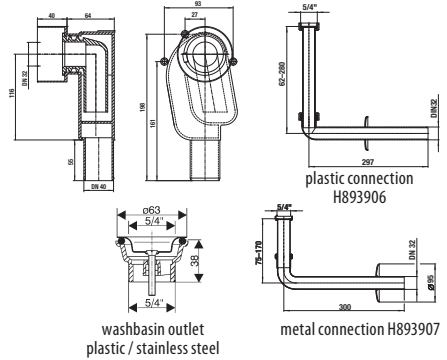

SPACE-SAVING SIPHON MIO

Article number	Description
H8942460000001	space-saving siphon, distance between the corner valves is 200 mm, DN40

PLASTIC WASHBASIN SIPHON

Article number	Description
H8907320000001	washbasin/urinal siphon, plastic

WASHBASIN SIPHON MIO

Article number	Description
H3747100040001	Mio washbasin siphon, 5/4" (32 mm), chrome-plated, brass