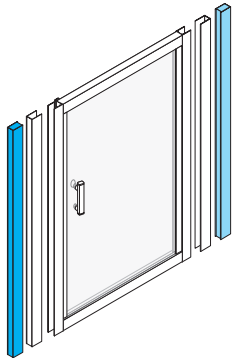

SHOWER SCREENS, ENCLOSURES, DOORS AND TRAYS /

EXTENSION PROFILE CUBITO PURE