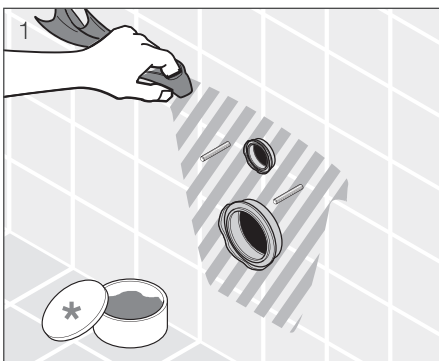

Installation with levelling paste H894614000001:

* Liquid soap