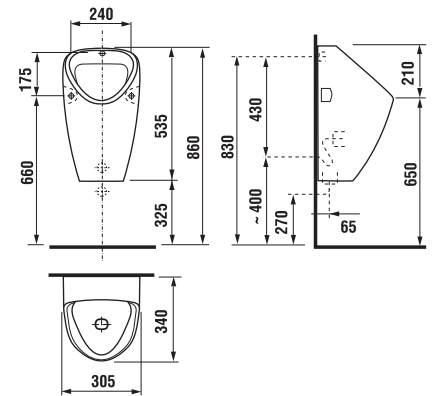

RECOMMENDED TO BE COMBINED WITH SUITABLE CONCEALED MODULE FOR URINALS

PAGE 133