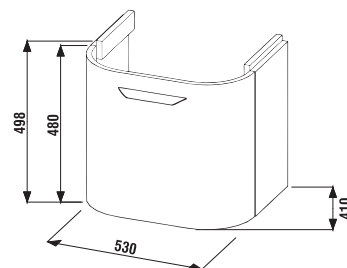

WASHBASINS / DEEP BY JIKA DESIGN LINE /

WASHBASIN DEEP BY JIKA 55 CM

Article number	Description	yyy: 104	109
H812612000yyy1	washbasin 55 cm	X	X
H8196110000001	siphon cover with installation kit (art. nr.: H890013 0000001)		

Optional:

H8903490000001	installation kit for washbasins
H3747100040001	washbasin siphon Mio 5/4" – 32 mm, brass, chrome
H8942490000001	siphon, chromed ABS, height-adjustable from 175 to 270 mm, high of water seal 75 mm, flow-rate capacity of 45 l, with decorative rings (can also be used without decorative rings)

VANITY UNIT FOR WASHBASIN DEEP BY JIKA 55 CM

Article number	Description	Colour		
		white	ash	golden oak
H4541324345001	vanity unit for washbasin 55 cm, 1 drawer, rounded front	X		
H4541324343401	vanity unit for washbasin 55 cm, 1 drawer, rounded front		X	
H4541324343411	vanity unit for washbasin 55 cm, 1 drawer, rounded front			X

CORNER WASHBASIN DEEP BY JIKA 55 CM

Article number	Description	yyy: 104
H8166140001041	corner washbasin 55 cm	X

Optional:

H8903490000001	installation kit for washbasins
H8942490000001	siphon, chromed ABS, height-adjustable from 175 to 270 mm, high of water seal 75 mm, flow-rate capacity of 45 l, with decorative rings (can also be used without decorative rings)