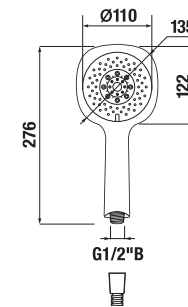

Article number H3611X30044711
Description hand shower 130x130 mm, 4 functions, chrome
Price 30.9 €