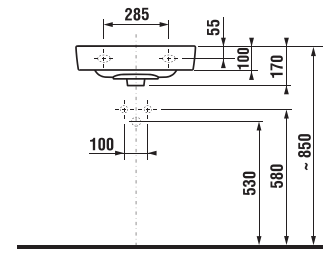

WASHBASINS / LYRA PLUS DESIGN LINE /

WASHBASIN LYRA PLUS 55 CM

Article number   **Description**

H8103810001041   washbasin 55 cm

Optional:

H8903490000001   installation kit for washbasins

H3747100040001   washbasin siphon Mio 5/4" – 32 mm, brass, chrome

VANITY UNIT FOR WASHBASIN LYRA PLUS VIVA 55 CM

Article number   **Description**

H40J3932003001   vanity unit with 2 doors for washbasin 55 cm H810381

Colour white/semi-gloss front

x

Article number   **Description**

H40J3834023001   vanity unit with 2 drawers for washbasin 55 cm H810381

Colour white/semi-gloss front

x

Benefits of bathroom furniture

PROJECT AND OTHER PRODUCTS