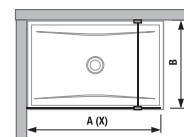

Article number	Glass dimensions (mm)		Shower tray dimensions (mm)	
	X	V	A	B
H267423	1184	2000	1200	800/900
H267424	1284	2000	1300	800/900
H267425	1384	2000	1400	800/900
H269427	884	2000	900	900
H269428	984	2000	1000	800