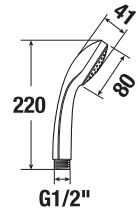

### HAND SHOWER RIO

**Article number** **Description**  
 H3611R00040011 hand shower  $\varnothing$  80 mm, 1 function, chrome