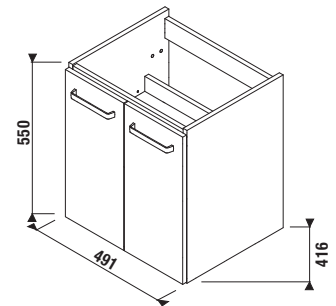

Article number   **Description**

H40J3834023001   vanity unit with 2 drawers for washbasin 55 cm H810381

Colour white/semi-gloss front

x