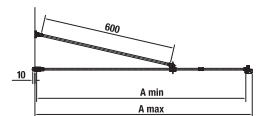

Article number	Dimensional options (mm)	
	A min	A max
H2974210026681	785	795
H2974220026681	885	895
H2974230026681	985	995