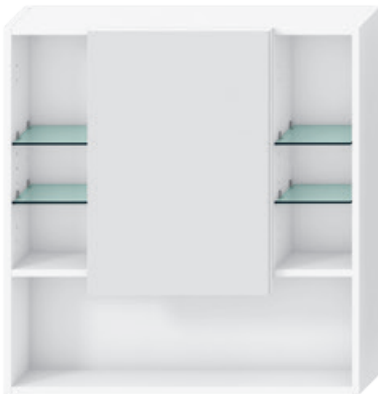

MIRROR CABINET LYRA 77,5 × 80 CM

Article number   **Description**

H4532510383041   mirror cabinet 77,5 × 80 cm