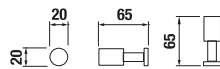

## HOOK BASIC

| Article number | Description        |
|----------------|--------------------|
| H3813A30040001 | towel hook, chrome |