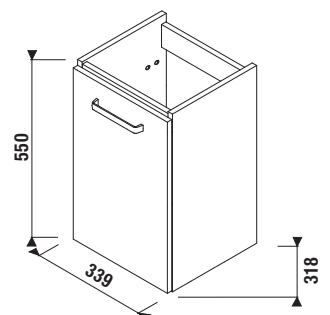

Article number	Description	Colour white/ semi-gloss front
H40J3802003001	vanity unit with 1 door for small washbasin 40 cm H815380	x