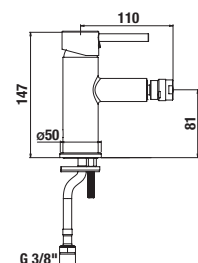

It is recommended to combine with Cubito-N and Rio accessories.