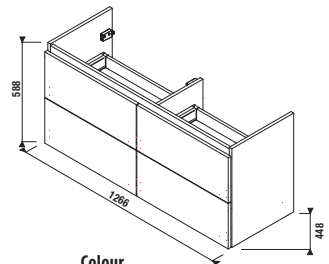

## VANITY UNIT FOR DOUBLE WASHBASIN MIO-N 130 CM

white/glossy front

ash

Article number Description Colour

H40J7184015001 vanity unit for double washbasin 130x45 cm H814714, 4 drawers white/glossy front x ash