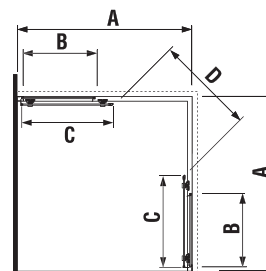

All shower enclosures are exclusively supplied with the JIKA perla GLASS finish on the inner side of the screen.