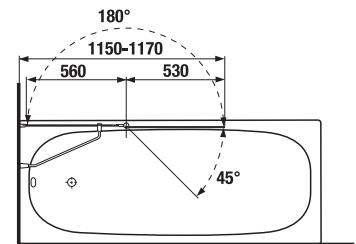

right version

The Cubito bath screen may be combined with flat-edge bathtubs.

JIKA • perla
GLASS

RECOMMENDED

For simpler maintenance screens we recommend to use JIKA glass wiper.