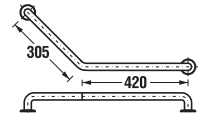

BARRIER-FREE BATHROOM /

MIRROR

Article number	Description
H3897170030001	mirror, with handle, adjustable, stainless steel
H3897190030001	mirror, without handle, adjustable, stainless steel

SHOWER SEAT

50 cm

Article number	Description
H3897180030001	shower seat, wallhung, folding, stainless steel construction, plastic seat (load capacity max. 120 kg)

FOLDING SET

80 cm

Article number	Description
H3897100000001	folding set for WC, stainless steel

BATHTUB HANDRAIL

Article number	Description
H3897130030001	bathtub handrail 305/420 mm, fixed, left, stainless steel
H3897230030001	bathtub handrail 305/420 mm, fixed, right (see figure), stainless steel

TOILET ROLL HOLDER

Article number	Description
H3847220001101	toilet roll holder, without a cover, white

SYSTEM HANDICAP

Article number	Description
H8936420000001	System HANDICAP for toilet support handle fixation, designed for mounting onto Modul frames

Right/left variation that can be used for concealed wallhung WC modules, as well as bidets and washbasins.

To install Handicap WC system, you need to bolt up one side of the module to the supporting frame of the concealed module (for WC, washbasin or bidet) and the other side to the metallic plasterboard structure.