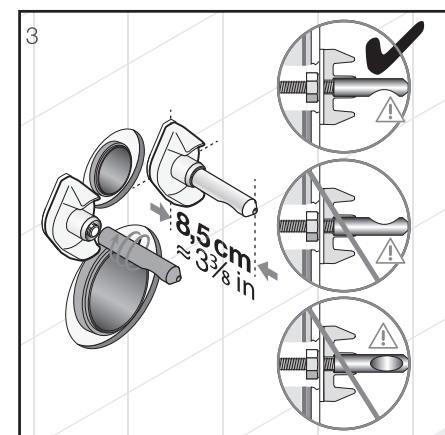

Installation Mio rimless

You can find an installation video at www.youtube.com