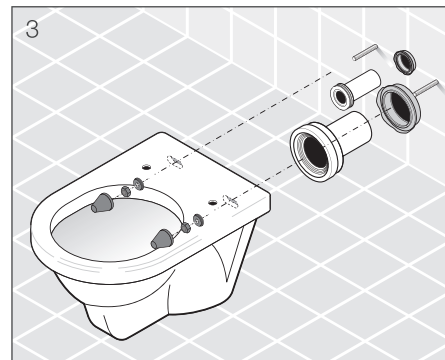

WALLHUNG WCs AND BIDETS /

Installation of ceramic products requires **levelling paste** or **the applicable damper kit**.

The revolutionary transformation of JIKA toilet bowls took another step forward. **Mio rimless**, a toilet which does not rinse the bowl, is truly a technological marvel that meets all current hygienic requirements. Dirt and harmful bacteria are kept out of inaccessible areas, and it comes with a big bonus: the design is truly unique.

- **H8929920000001** Laufen levelling tape for installation of ceramic products
- **H8946140000001** Levelling paste for the installation of ceramic products
- **H8926950000001** Damper kit for the installation of ceramic products

IN ORDER TO ACCEPT YOUR WARRANTY CLAIM, INSTALLATION MUST BE PERFORMED IN ACCORDANCE WITH THE APPLICABLE MOUNTING INSTRUCTIONS AND VALID LEGAL REGULATIONS.

Installation with levelling paste **H8946140000001**:

* Liquid soap

** Apply levelling paste layer of 5-10 mm.

Installation with levelling tape **H8929920000001** and damper kit **H8926950000001**:

Installation Mio rimless

Installation Mio rimless

You can find an installation video at www.youtube.com