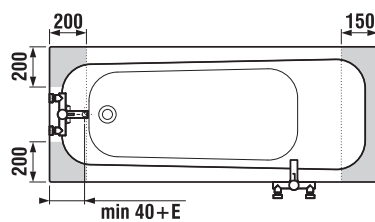

ACRYLIC BATHTUB LYRA

Areas shown in this colour are not recommended for placing a bathtub outlet or a bathtub mixer outlet.

These areas are recommended for placing a bathtub outlet or a bathtub mixer outlet.

E = edge width of bathtub

Article number	Description	Capacity
H2298390000001	bathtub 1 500 × 700 mm, including support feet	124 l
H2308390000001	bathtub 1 600 × 700 mm, including support feet	159 l
H2288390000001	bathtub 1 600 × 750 mm, including support feet	170 l
H2318390000001	bathtub 1 700 × 700 mm, including support feet	178 l
H2328390000001	bathtub 1 700 × 750 mm, including support feet	180 l

Optional:

H2968320000001	front panel 1 700 × 560 mm
H2968310000001	front panel 1 600 × 560 mm
H2968300000001	front panel 1 500 × 500 mm
H2968370000001	side panel 750 × 560 mm
H2968360000001	side panel 700 × 560 mm
H2968380000001	side panel 700 × 500 mm
H2948150040001	automatic overflow including siphon 40/50 mm, length 550 mm, plastic body of overflow
H2948160040001	automatic overflow including siphon 40/50 mm, length 550 mm, brass body of overflow
H2948170040001	automatic overflow with inlet, including siphon 40/50 mm, length 550 mm, plastic body of overflow
H2948180040001	automatic overflow with inlet, including siphon 40/50 mm, length 550 mm, brass body of overflow

For pictures and technical charts of bathtub overflows, please see page 196.

Dimension

Dimension	A	C	H	P	Q
H2298390000001	1500	700	415	540	540-610
H2308390000001	1600	700	410	600	540-610
H2288390000001	1600	750	415	600	540-610
H2318390000001	1700	700	415	600	540-610
H2328390000001	1700	750	415	600	540-610