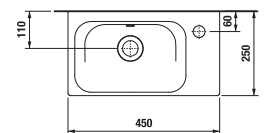

WASHBASINS / MIO-N DESIGN LINE /

DOUBLE WASHBASIN MIO-N 130 CM

JIKA • perla

Article number Description yyy: 104

H814714xxx1041 double washbasin 130 cm* x

* Leveling paste is included in the package

Optional:

H8903490000001 installation kit for washbasins

H8942460000001 space-saving siphon, distance between the corner valves is 200 mm, DN40

H3747100040001 washbasin siphon Mio 5/4" – 32 mm, brass, chrome

VANITY UNIT FOR DOUBLE WASHBASIN MIO-N 130 CM

Article number Description Colour

H40J7184015001 vanity unit for double washbasin 130x45 cm H814714, 4 drawers white/glossy front x ash

H40J7184013421 vanity unit for double washbasin 130x45 cm H814714, 4 drawers x

Optional:

H4944021760001 Cube legs for wall mounted sink cabinets, chrome, 1 pair, 240 mm

For this 4-drawer cabinet, always use one pair of legs for support H4944021760001*.

Please combine these vanity units with the space-saving JIKA siphon H8942460000001.

NOTE: the spacing for corner valves in this case must be 200 mm.

SMALL WASHBASIN MIO-N 45 CM

JIKA • perla

Article number Description yyy: 106

H815714xxx1061 small washbasin 45 cm, asymmetric x

Optional:

H8903490000001 installation kit for washbasins

H3747100040001 washbasin siphon Mio 5/4" – 32 mm, brass, chrome

H8942490000001 siphon, chromed ABS, height-adjustable from 175 to 270 mm, high of water seal 75 mm, flow-rate capacity of 45 l, with decorative rings (can also be used without decorative rings)

VANITY UNIT FOR WASHBASIN MIO-N 45 CM

Article number Description Colour

H40J7112005001 vanity unit for small washbasin 45x25 cm H815714, 2 drawers white/glossy front x ash

H40J7112003421 vanity unit for small washbasin 45x25 cm H815714, 2 drawers x