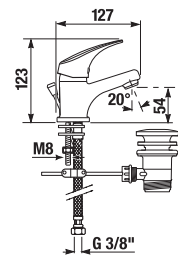

FAUCETS AND SHOWER ACCESSORIES /

Talas

Benefits

- Quality ceramic cartridges $\varnothing$ 35 mm
- Certified quality connection hoses made of stainless steel
- Wide range of shower accessories

for washbasin and sink faucets, the possibility of choosing an aerator with different flow rates

WASHBASIN FAUCET TALAS

Article number	Description
H3111N10041101	single lever basin mixer, without pop-up waste, chrome
H3111N10041111	single lever basin mixer, with plastic pop-up waste, chrome

Optional:
H3917100040001 Click-clack basin waste, 5/4", chrome

WALL MOUNTED WASHBASIN FAUCET TALAS

Article number	Description
H3111N70042201	single lever kitchen mixer, wall mounted, swivel spout 150 mm, chrome
H3111N70042301	single lever kitchen mixer, wall mounted, swivel spout 210 mm, chrome
H3111N70042401	single lever kitchen mixer, wall mounted, swivel spout 300 mm, chrome

Optional:
H3917100040001 Click-clack basin waste, 5/4", chrome

SINK FAUCET, LOW SPOUT TALAS

Article number	Description
H3511N10042201	single lever sink mixer, deck mounted, low swivel spout 143 mm, chrome