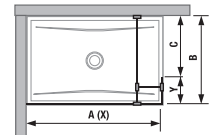

SHOWER SCREENS, ENCLOSURES, DOORS AND TRAYS /

GLASS WALL PURE SIDE-MOUNTED, INCL. SHORT GLASS 70, 80 CM

Article number	Description
H2684210026681	glass wall, side-mounted 700 mm, for shower trays 1200×800 mm, 1200×900 mm, 1300×800 mm and 1300×900 mm, JIKA perla GLASS finish, incl. short glass, moulding to join two glass panes, side moulding and a bracket
H2684220026681	glass wall, side-mounted 800 mm for shower trays 1400×800 mm and 1400×900 mm, JIKA perla GLASS finish, incl. short glass, moulding to join two glass panes, side moulding and a bracket

Article number	Glass dimensions (mm)			Shower tray dimensions (mm)		Entrance dimensions (mm)
	X	Y	V	A	B	C
H268421	697	200	2000	1200/1300	800/900	503/603
H268422	797	200	2000	1400	800/900	603

GLASS WALL PURE SIDE-MOUNTED, INCL. SHORT GLASS 120, 130, 140 CM

Article number	Description
H2674260026681	glass wall, side-mounted 1200 mm, for shower trays 1200×800 mm and 1200×900 mm, JIKA perla GLASS finish, incl. short glass, moulding to join two glass panes, side moulding and a bracket
H2674270026681	glass wall, side-mounted 1300 mm, for shower trays 1300×800 mm and 1300×900 mm, JIKA perla GLASS finish, incl. short glass, moulding to join two glass panes, side moulding and a bracket
H2674280026681	glass wall, side-mounted 1400 mm, for shower trays 1400×800 mm and 1400×900 mm, JIKA perla GLASS finish, incl. short glass, moulding to join two glass panes, side moulding and a bracket

Article number	Glass dimensions (mm)			Shower tray dimensions (mm)		Entrance dimensions (mm)
	X	Y	V	A	B	C
H267426	1200	200	2000	1200	800/900	600/700
H267427	1300	200	2000	1300	800/900	600/700
H267428	1400	200	2000	1400	800/900	600/700

GLASS WALL/WALK IN PURE CORNER VERSION