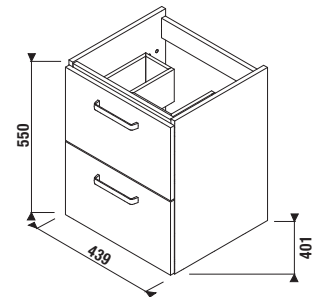

WASHBASINS / LYRA PLUS DESIGN LINE /

WASHBASIN LYRA PLUS 50 CM

Article number Description

H8103800001041 washbasin 50 cm

Optional:

H8903490000001 installation kit for washbasins

H3747100040001 washbasin siphon Mio 5/4" – 32 mm, brass, chrome

VANITY UNIT FOR WASHBASIN LYRA PLUS VIVA 50 CM

Article number Description

H40J3824023001 vanity unit with 2 drawers for washbasin 50 cm H810380

Colour white/
semi-gloss front

x

Benefits of Lyra Plus VIVA furniture

HUMIDITY PROOF + ABS
ABS edges glued with PUR glue = maximum level of humidity proof resistance.

20 000 CYCLES
highest quality in door fitting, tested 20 000 open/close cycles.

Runners of the drawers with self-close system

Practical massive handles from polished nickel