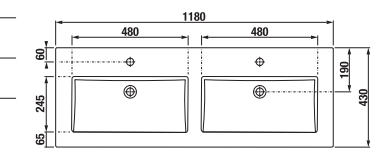

## VANITY UNIT WITH DOUBLE WASHBASIN CUBE 120 CM

white/semi-gloss front

dark oak

| Article number | Description   | Colour                 |          |
|----------------|---|------------------------|----------|
|                |   | white/semi-gloss front | dark oak |
| H4536611763001 | vanity unit with 4 doors incl. double washbasin 120 × 43 cm | x                      |          |
| H4536611763021 | vanity unit with 4 doors incl. double washbasin 120 × 43 cm |                        | x        |