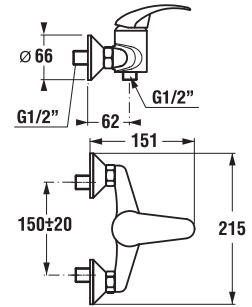

FAUCETS AND SHOWER ACCESSORIES /

PULL-OUT SINK FAUCET LYRA

Article number	Description
H3512710043001	single lever sink mixer, deck mounted, with pull-out hand shower, 2 functions, chrome

SHOWER FAUCET WITHOUT SHOWER SET LYRA

Article number	Description
H3312770040001	single lever shower mixer, wall mounted, without shower set, chrome

Optional:

H3651R00043611	shower set (hand shower $\varnothing$ 100 mm, 3 functions, shower holder, shower hose 1700 mm), chrome
H3651R00043731	shower set (hand shower $\varnothing$ 100 mm, 3 functions, sliding bar 700 mm, shower hose 1700 mm), chrome

SHOWER CONCEALED FAUCET LYRA

Article number	Description
H3312760040001	single lever shower concealed mixer, complete, chrome

Optional:

H3651R00043611	shower set (hand shower $\varnothing$ 100 mm, 3 functions, shower holder, shower hose 1700 mm), chrome
H3651R00043731	shower set (hand shower $\varnothing$ 100 mm, 3 functions, sliding bar 700 mm, shower hose 1700 mm), chrome

BATH/SHOWER FAUCET WITHOUT SHOWER SET LYRA

Article number	Description
H3212770040001	single lever bath-shower mixer, wall mounted, without shower set, chrome

Optional:

H3651R00043611	shower set (hand shower $\varnothing$ 100 mm, 3 functions, shower holder, shower hose 1700 mm), chrome
H3651R00043731	shower set (hand shower $\varnothing$ 100 mm, 3 functions, sliding bar 700 mm, shower hose 1700 mm), chrome

BIDET FAUCET LYRA

Article number	Description
H3412710040011	single lever bidet mixer, with metal pop-up waste, chrome

It is recommended to combine with Rio accessories.