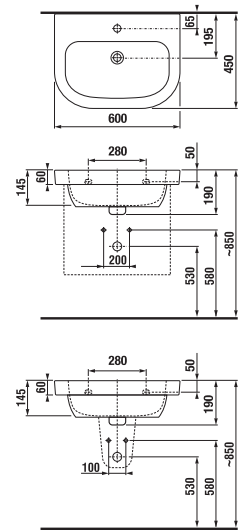

Optional:

H8903490000001	installation kit for washbasins
H3747100040001	washbasin siphon Mio 5/4" – 32 mm, brass, chrome
H8942490000001	siphon, chromed ABS, height-adjustable from 175 to 270 mm, high of water seal 75 mm, flow-rate capacity of 45 l, with decorative rings (can also be used without decorative rings)