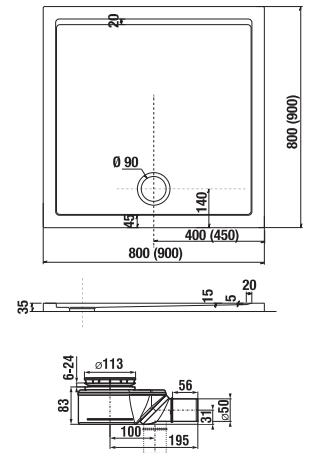

SHOWER SCREENS, ENCLOSURES, DOORS AND TRAYS /

SQUARE GELCOAT SHOWER TRAY PADANA

made in EU

Article number	Description
H2119310000001	square shower tray, 800 × 800 mm
H2119320000001	square shower tray, 900 × 900 mm

Padana shower trays are suitable for floor-level integration.

Padana trays are shallow; therefore we recommend H294230, siphon with increased flow rate of 54 l/min.

Optional:	
H2942300000001	siphon for shower trays, $\varnothing$ 90 mm, stainless cover $\varnothing$ 113 mm, flow rate of 54 l/min, including mounting fixtures
H8991030000001	expansion tape between shower tray and wall, 290 × 50 mm

CORNER GELCOAT SHOWER TRAY PADANA

made in EU

Article number	Description
H2119330000001	shower tray, quadrant, 900 × 900 mm, cast marble, radius 550 mm

Padana shower trays are suitable for floor-level integration.

Padana trays are shallow; therefore we recommend H294230, siphon with increased flow rate of 54 l/min.

Optional:	
H2942300000001	siphon for shower trays, $\varnothing$ 90 mm, stainless cover $\varnothing$ 113 mm, flow rate of 54 l/min, including mounting fixtures
H8991030000001	expansion tape between shower tray and wall, 290 × 50 mm