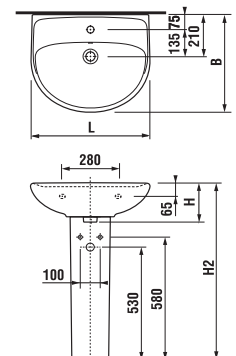

L	B	H
H814382000yyy1	550	450	195
H814383000yyy1	600	490	195
H814384000yyy1	650	520	195