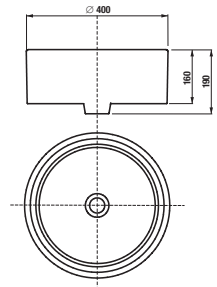

WASHBASINS / CUBITO PURE DESIGN LINE /

WASHBASIN BOWL CUBITO PURE ROUND

JIKA • perla

Article number Description

H818420xxx1121 round washbasin bowl, Ø 400×160

Optional:

H3747100040001 washbasin siphon Mio 5/4" – 32 mm, brass, chrome

H3747300040001 washbasin siphon Cubito 5/4" – 32 mm, brass, chrome

H8981840000001 Laufen washbasin outlet, always open, with ceramic cover

For washbasin bowls without overflow use flow wastes only.

We recommend combining it with a Cubito-N sink faucet or Mio-N faucet for washbasin bowls. Suitable for installation on a furniture washtop, more on page 73. A template for the cut-out is included in the washbasin package.

WASHBASIN BOWL CUBITO PURE RECTANGULAR

JIKA • perla

Article number Description

H818423xxx1121 rectangular washbasin bowl, 500×350×160

Optional:

H3747100040001 washbasin siphon Mio 5/4" – 32 mm, brass, chrome

H3747300040001 washbasin siphon Cubito 5/4" – 32 mm, brass, chrome

H8981840000001 Laufen washbasin outlet, always open, with ceramic cover

For washbasin bowls without overflow use flow wastes only.

We recommend combining it with a Cubito-N sink faucet or Mio-N faucet for washbasin bowls. Suitable for installation on a furniture washtop, more on page 73. A template for the cut-out is included in the washbasin package.

** circular cutout for washbasin siphon according to template

** circular cutout for washbasin siphon according to template

Product number xxx = colour number (000 white, 100 JIKA perla).