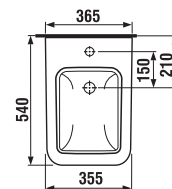

Please mind the connection height.

Product number xxx = colour number (000 white, 100 JIKA perla).

PROJECT AND OTHER PRODUCTS