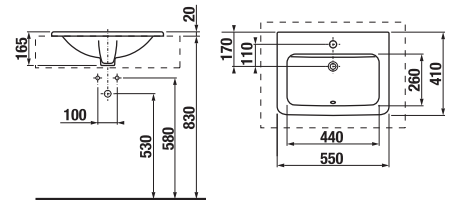

## DROP-IN WASHBASINS IBON

**Article number** H8130100001041  
**Description** drop-in washbasin Ibon 52 cm  
 H8130110001041 drop-in washbasin Ibon 56 cm

PROJECT AND OTHER PRODUCTS