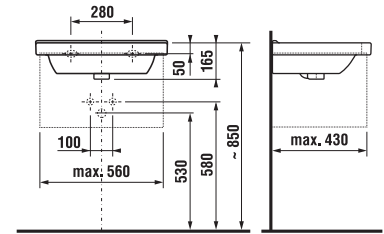

MAGIC FIX JIKA•perla