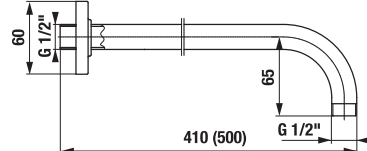

Article number H3661X00040011 **Description** shower arm, ceiling mounted, L=100 mm, G 1/2", chrome

Article number H3661X00040021 **Description** shower arm, ceiling mounted, L=200 mm, G 1/2", chrome