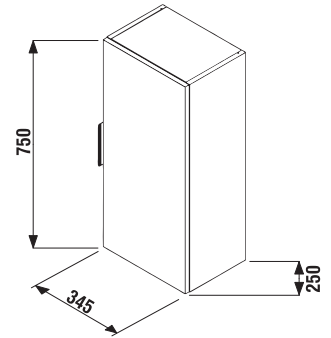

## MEDIUM CABINET CUBE 75 CM

white/semi-gloss front

dark oak

| Article number | Description                      | Colour korpusu         |          |
|----------------|----------------------------------|------------------------|----------|
|                |                                  | white/semi-gloss front | dark oak |
| H4537111763001 | medium cabinet 75 cm, left/right | x                      |          |
| H4537111763021 | medium cabinet 75 cm, left/right |                        | x        |