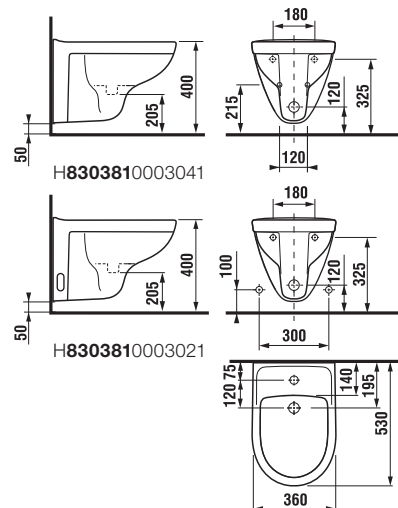

Article number	Description
H8303810003041	wallhung bidet with holes
H8303810003021	wallhung bidet, without side holes for water inlet

Optional:	
H8903490008901	installation kit with white covers
H8903490008911	installation kit with chrome-plated covers
H8929920000001	Laufen levelling tape
H8926950000001	Laufen damper kit
H8946140000001	Laufen leveling paste

WE RECOMMEND
COMBINING WITH

PAGE 133