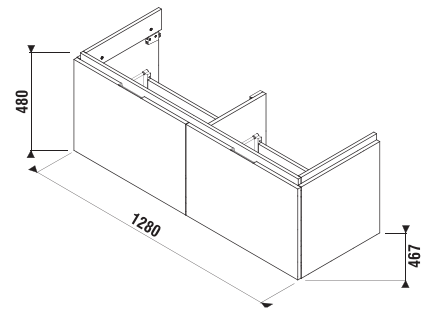

## VANITY UNIT FOR DOUBLE WASHBASIN CUBITO 130 CM

white/glossy front

oak

| Article number | Description  | Colour             |     |
|----------------|--|--------------------|-----|
|                |  | white/glossy front | oak |
| H40J4274015001 | vanity unit for double washbasin 130 cm H814420, 2 drawers | x                  |     |
| H40J4274015191 | vanity unit for double washbasin 130 cm H814420, 2 drawers |                    | x   |