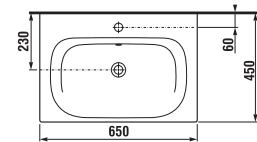

WASHBASINS / MIO-N DESIGN LINE /

WASHBASIN MIO-N 65 CM

JIKA • perla

Article number	Description	yyy: 104
H812714xxx1041	washbasin 65 cm	x
Optional:		
H8903490000001	installation kit for washbasins	
H8942460000001	space-saving siphon, distance between the corner valves is 200 mm, DN40	
H3747100040001	washbasin siphon Mio 5/4" – 32 mm, brass, chrome	

VANITY UNIT FOR WASHBASIN MIO-N 65 CM

Article number	Description	Colour	
		white/glossy front	ash
H40J7154015001	vanity unit for washbasin 65x45 cm H812714, 2 drawers	x	
H40J7154013421	vanity unit for washbasin 65x45 cm H812714, 2 drawers		x

Optional:
H4944021760001 Cube legs for wall mounted sink cabinets, chrome, 1 pair, 240 mm

Please combine these vanity units with the space-saving JIKA siphon H8942460000001.
NOTE: the spacing for corner valves in this case must be 200 mm.

WASHBASIN MIO-N 80 CM

JIKA • perla

Article number	Description	yyy: 104
H812716xxx1041	washbasin 80 cm	x
* leveling paste is included in the package		
Optional:		
H8903490000001	installation kit for washbasins	
H8942460000001	space-saving siphon, distance between the corner valves is 200 mm, DN40	
H3747100040001	washbasin siphon Mio 5/4" – 32 mm, brass, chrome	

VANITY UNIT FOR WASHBASIN MIO-N 80 CM

Article number	Description	Colour	
		white/glossy front	ash
H40J7164015001	vanity unit for washbasin 80x45 cm H812716, 2 drawers	x	
H40J7164013421	vanity unit for washbasin 80x45 cm H812716, 2 drawers		x

Optional:
H4944021760001 Cube legs for wall mounted sink cabinets, chrome, 1 pair, 240 mm

Please combine these vanity units with the space-saving JIKA siphon H8942460000001.
NOTE: the spacing for corner valves in this case must be 200 mm.

PROJECT AND OTHER PRODUCTS