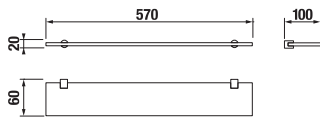

Article number	Description
H3853A20040001	glass shelf with holders, wall mounted, L=570 mm, frosted glass/chrome