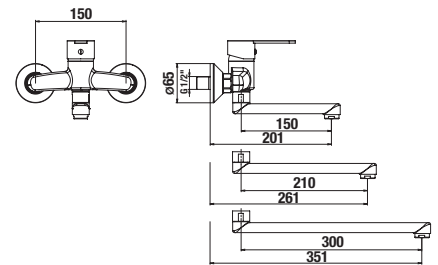

SINK FAUCET LYRA SMART

Article number	Description
H3511Z10042201	single lever sink mixer, deck mounted, low swivel spout 143 mm, chrome

SINK FAUCET LYRA SMART

Article number	Description
H3511Z10042301	single lever sink mixer, deck mounted, low swivel spout 210 mm, chrome