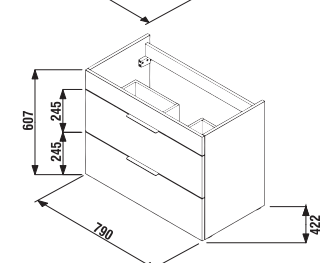

1+1 PACK
cabinet + washbasin
- Safe delivery
- Space-saving transport packaging
- Simple handling