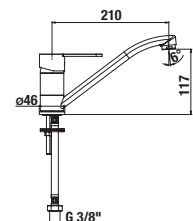

FAUCETS AND SHOWER ACCESSORIES /

Lyra Smart

Benefits

- Ceramic cartridges, Ø 35 mm
- Aerators are made from a special material preventing scale deposition, thus eliminating difficult scrubbing
- Wall mounted bathtub and shower faucets feature non-return valves preventing siphonage of dirty water
- Wide range of shower accessories

Aerator Neoperl concealed - flow rate 5 l/min

for washbasin and sink faucets, the possibility of choosing an aerator with different flow rates

WASHBASIN FAUCET LYRA SMART

Article number	Description
H3111Z10041101	single lever basin mixer, fixed spout 107 mm, without waste, flow rate 5 l/min, chrome
H3111Z10041111	single lever basin mixer, fixed spout 107 mm, with metal pop-up waste, flow rate 5 l/min, chrome

Optional:

H3747100040001	washbasin siphon Mio 5/4" - 32 mm, brass, chrome
H3917100040001	Click-clack basin waste, 5/4", chrome

WALL MOUNTED SINK FAUCET LYRA SMART

Article number	Description
H3111Z70042201	single lever kitchen mixer, wall mounted, swivel spout 150 mm, chrome
H3111Z70042301	single lever kitchen mixer, wall mounted, swivel spout 210 mm, chrome
H3111Z70042401	single lever kitchen mixer, wall mounted, swivel spout 300 mm, chrome

Optional:

H3747100040001	washbasin siphon Mio 5/4" - 32 mm, brass, chrome
H3917100040001	Click-clack basin waste, 5/4", chrome

SINK FAUCET LYRA SMART

Article number	Description
H3511Z10042201	single lever sink mixer, deck mounted, low swivel spout 143 mm, chrome

SINK FAUCET LYRA SMART

Article number	Description
H3511Z10042301	single lever sink mixer, deck mounted, low swivel spout 210 mm, chrome