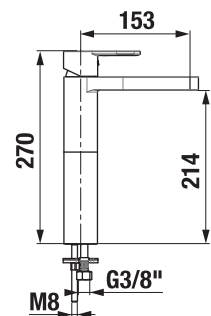

FAUCETS AND SHOWER ACCESSORIES /

MIO-N

Benefits

- Finger-adjustable water flow on sink faucets
- Aerators are made from a special material that prevents scale deposition
- Wall mounted bathtub and shower faucets feature non-return valves preventing siphonage of dirty water
- Certified quality connection hoses made of stainless steel
- Shower column equipped with a height-adjustable head shower and two hand shower holders (fixed holder built into the faucet body, sliding holder on the slide bar)
- Complete assembly in the Czech republic, including 100% testing of all faucets
- Wide range of shower accessories

finger-adjustable water flow on washbasin faucets

for washbasin and sink faucets, the possibility of choosing an aerator with different flow rates

WASHBASIN FAUCET MIO-N

Article number	Description
H3111V10041141	single lever basin mixer, fixed spout 117 mm, with Click-clack basin waste, adjustable flow, flow rate 5 l/min, chrome
H3111V10041111	single lever basin mixer, fixed spout 117 mm, with metal pop-up waste, adjustable flow, flow rate 5 l/min, chrome
H3111V10041101	single lever basin mixer, fixed spout 117 mm, without waste, adjustable flow, flow rate 5 l/min, chrome

Optional:

H3917100040001 Click-clack basin waste, 5/4", chrome

WASHBASIN FAUCET MIO-N

Article number	Description
H3111V80041201	single lever basin mixer, „XL“ high rise, fixed spout 153 mm, without waste, adjustable flow, flow rate 5,7 l/min, chrome

Optional:

H3917100040001 Click-clack basin waste, 5/4", chrome

RECOMMENDED

Article number	Description
H8903490000001	installation kit for washbasins
H3747100040001	Click-clack basin waste, 5/4", chrome