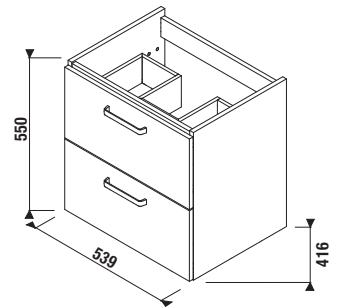

Article number	Description	Colour white/ semi-gloss front
H40J3844023001	vanity unit with 2 drawers for washbasin 60 cm H810382	x