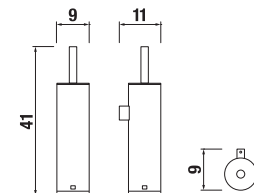

WALL TOILET BRUSH **GENERIC**

Article number	Description
H3843D10040001	Toilet brush set, wall mounted, chrome