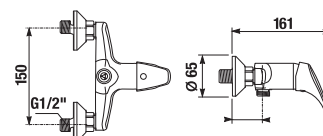

FAUCETS AND SHOWER ACCESSORIES /

SINK FAUCET TALAS

Article number H3511N10042301
Description single lever sink mixer, deck mounted, low swivel spout 210 mm, chrome

SHOWER FAUCET TALAS

Article number H3311N70044001
Description single lever shower mixer, wall mounted, without shower set, chrome

BATH/SHOWER FAUCET TALAS

Article number H3211N70044001
Description single lever bath-shower mixer, wall mounted, without shower set, chrome

BIDET FAUCET TALAS

Article number H3411N10041111
Description single lever bidet mixer, with plastic pop-up waste, chrome

It is recommended to combine with Rio accessories.