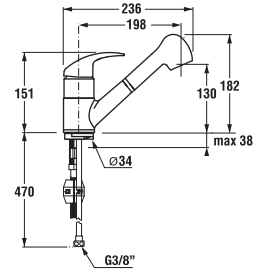

FAUCETS AND SHOWER ACCESSORIES /

PULL-OUT SINK FAUCET LYRA

Article number	Description
H3512710043001	single lever sink mixer, deck mounted, with pull-out hand shower, 2 functions, chrome

SHOWER FAUCET WITHOUT SHOWER SET LYRA

Article number	Description
H3312770040001	single lever shower mixer, wall mounted, without shower set, chrome

Optional:

H3651R00043611	shower set (hand shower $\varnothing$ 100 mm, 3 functions, shower holder, shower hose 1700 mm), chrome
H3651R00043731	shower set (hand shower $\varnothing$ 100 mm, 3 functions, sliding bar 700 mm, shower hose 1700 mm), chrome

SHOWER CONCEALED FAUCET LYRA

Article number	Description
H3312760040001	single lever shower concealed mixer, complete, chrome

Optional:

H3651R00043611	shower set (hand shower $\varnothing$ 100 mm, 3 functions, shower holder, shower hose 1700 mm), chrome
H3651R00043731	shower set (hand shower $\varnothing$ 100 mm, 3 functions, sliding bar 700 mm, shower hose 1700 mm), chrome

BATH/SHOWER FAUCET WITHOUT SHOWER SET LYRA

Article number	Description
H3212770040001	single lever bath-shower mixer, wall mounted, without shower set, chrome

Optional:

H3651R00043611	shower set (hand shower $\varnothing$ 100 mm, 3 functions, shower holder, shower hose 1700 mm), chrome
H3651R00043731	shower set (hand shower $\varnothing$ 100 mm, 3 functions, sliding bar 700 mm, shower hose 1700 mm), chrome

BIDET FAUCET LYRA

Article number	Description
H3412710040011	single lever bidet mixer, with metal pop-up waste, chrome

It is recommended to combine with Rio accessories.