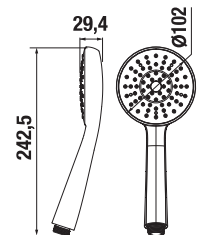

Article number **Description**
H3611R20041511 hand shower $\varnothing$ 100 mm, 1 function, chrome