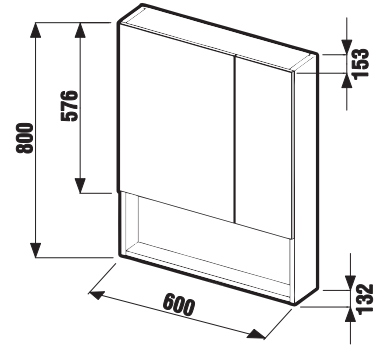

MIRRORS AND LIGHTING /

MIRROR CABINET LYRA 60 × 80 CM

Article number   **Description**

H4532410383041   mirror cabinet 60 × 80 cm

MIRROR CABINET LYRA 77,5 × 80 CM

Article number   **Description**

H4532510383041   mirror cabinet 77,5 × 80 cm