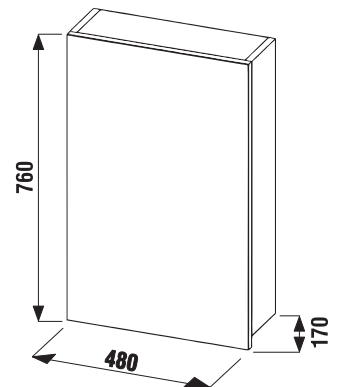

MIRRORS AND LIGHTING /

MIRROR CUBE ON BOARD 100, 120 x 75 CM

Article number	Description
H4555560393041	mirror on board 100 x 75 cm
H4555570393041	mirror on board 120 x 75 cm

MIRRORS DEEP BY JIKA 50, 60 x 76 CM

Article number	Description
H4541654345001	mirror 50 cm on board
H4541674345001	mirror 60 cm on board

MIRROR CABINET DEEP BY JIKA 50, 60 x 76 CM

Article number	Description	Colour		
		white	ash	golden oak
H4541614345001	mirror cabinet left/right 50 cm, full door	x		
H4541614343401	mirror cabinet left/right 50 cm, full door		x	
H4541614343411	mirror cabinet left/right 50 cm, full door			x
H4541634345001	mirror cabinet left/right 60 cm, full door	x		
H4541634343401	mirror cabinet left/right 60 cm, full door		x	
H4541634343411	mirror cabinet left/right 60 cm, full door			x