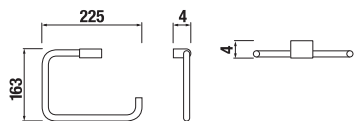

TOWEL RING PURE

Article number	Description
H3813B40040001	towel ring, L=225 mm, chrome

PAPER HOLDER WITH COVER PURE