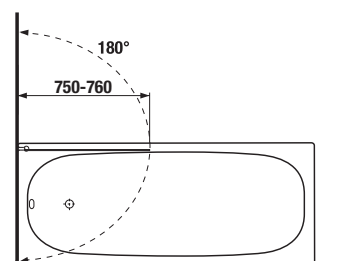

charge 668 – transparent glass  
charge 666 – arctic decor

| Article number | Dimension (mm) |       |
|----------------|----------------|-------|
|                | A min          | A max |
| H2572N5        | 750            | 760   |