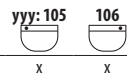

Article number Description

H815212000yyy1 small washbasin 45 cm