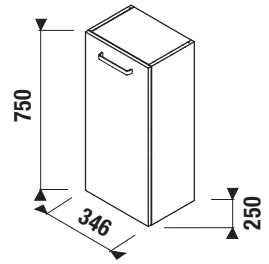

Article number	Description	Colour white/ semi-gloss front
H43J3811303001	medium cabinet, 1 door left/right, 2 shelves	x