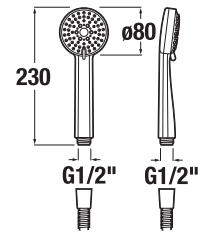

Article number **Description**
H3611R20043311 hand shower $\varnothing$ 80 mm, 3 functions, chrome