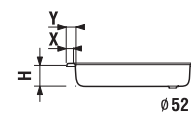

Antislip

You will not slip in your shower tray thanks to the special anti-slip surface.

Square shower trays Sofia are recommended in combination with the shower enclosures and doors Cubito Pure, and with the shower enclosures Lyra plus.