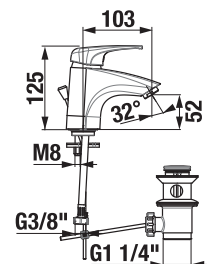

**Optional:**  
H3917100040001 Click-clack basin waste, 5/4", chrome

We recommend combining it with the siphon, see. page 61.