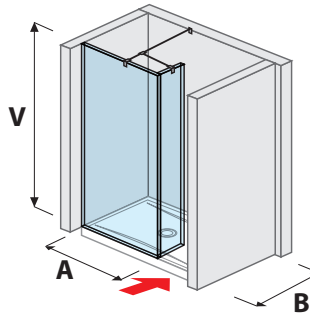

glass wall PURE incl. short glass 70, 80 cm

A	B	V
70 cm	80/90 cm	200 cm
80 cm	80/90 cm	200 cm