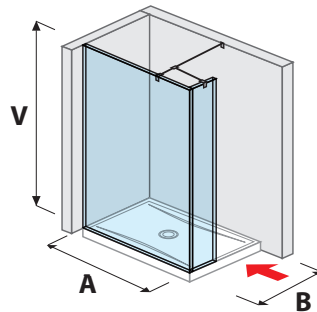

Article number	Description
H2674260026681	glass wall, side-mounted 1200 mm, for shower trays 1200×800 mm and 1200×900 mm, JIKA perla GLASS finish, incl. short glass, moulding to join two glass panes, side moulding and a bracket
H2674270026681	glass wall, side-mounted 1300 mm, for shower trays 1300×800 mm and 1300×900 mm, JIKA perla GLASS finish, incl. short glass, moulding to join two glass panes, side moulding and a bracket
H2674280026681	glass wall, side-mounted 1400 mm, for shower trays 1400×800 mm and 1400×900 mm, JIKA perla GLASS finish, incl. short glass, moulding to join two glass panes, side moulding and a bracket

Article number	Glass dimensions (mm)			Shower tray dimensions (mm)		Entrance dimensions (mm)
	X	Y	V	A	B	C
H267426	1200	200	2000	1200	800/900	600/700
H267427	1300	200	2000	1300	800/900	600/700
H267428	1400	200	2000	1400	800/900	600/700