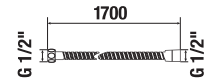

## HAND SHOWER HOLDER

| Article number | Description                            |
|----------------|--|
| H3691R00045001 | hand shower holder, adjustable, chrome |

We recommend combining with Mio and Rio shower sets, accessories and siphons.