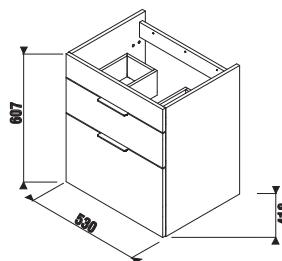

Article number	Description	Colour	
		white	ash
H41J6134023001	vanity unit with 2 drawers incl. washbasin 55 cm	x	
H41J6134025141	vanity unit with 2 drawers incl. washbasin 55 cm		x

Optional:	Price
H3747100040001	washbasin siphon Mio 5/4" – 32 mm, brass, chrome
H8942460000001	space-saving siphon, distance between the corner valves is 200 mm, DN40

PACK
1+1

1+1 PACK
cabinet + washbasin
- Safe delivery
- Space-saving transport packaging
- Simple handling

Can be combined with furniture legs: H4944021760001