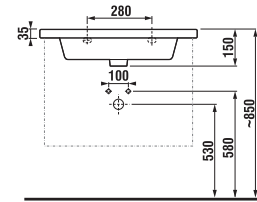

WASHBASINS / MIO-N DESIGN LINE /

WASHBASIN MIO-N 65 CM

JIKA • perla

Article number	Description	yyy: 104
H812714xxx1041	washbasin 65 cm	x
Optional:		
H8903490000001	installation kit for washbasins	
H8942460000001	space-saving siphon, distance between the corner valves is 200 mm, DN40	
H3747100040001	washbasin siphon Mio 5/4" – 32 mm, brass, chrome	

VANITY UNIT FOR WASHBASIN MIO-N 65 CM

Article number	Description	Colour	
		white/glossy front	ash
H40J7154015001	vanity unit for washbasin 65x45 cm H812714, 2 drawers	x	
H40J7154013421	vanity unit for washbasin 65x45 cm H812714, 2 drawers		x

Optional:
H4944021760001 Cube legs for wall mounted sink cabinets, chrome, 1 pair, 240 mm

Please combine these vanity units with the space-saving JIKA siphon H8942460000001.
NOTE: the spacing for corner valves in this case must be 200 mm.

WASHBASIN MIO-N 80 CM

JIKA • perla

Article number	Description	yyy: 104
H812716xxx1041	washbasin 80 cm	x
* leveling paste is included in the package		
Optional:		
H8903490000001	installation kit for washbasins	
H8942460000001	space-saving siphon, distance between the corner valves is 200 mm, DN40	
H3747100040001	washbasin siphon Mio 5/4" – 32 mm, brass, chrome	

VANITY UNIT FOR WASHBASIN MIO-N 80 CM

Article number	Description	Colour	
		white/glossy front	ash
H40J7164015001	vanity unit for washbasin 80x45 cm H812716, 2 drawers	x	
H40J7164013421	vanity unit for washbasin 80x45 cm H812716, 2 drawers		x

Optional:
H4944021760001 Cube legs for wall mounted sink cabinets, chrome, 1 pair, 240 mm

Please combine these vanity units with the space-saving JIKA siphon H8942460000001.
NOTE: the spacing for corner valves in this case must be 200 mm.

PROJECT AND OTHER PRODUCTS