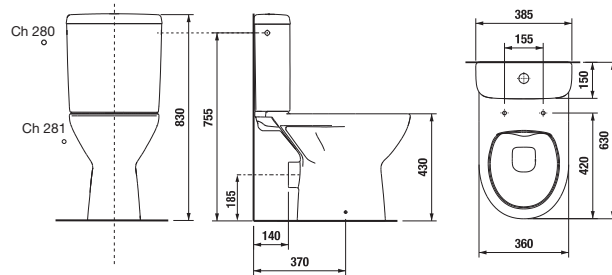

Article number Description

H8273860002801 WC without water rim, washdown flushing, 4,5/3l

H8273860002811 WC without water rim, washdown flushing, 4,5/3l

Water inlet

Flushing mechanism

Outlet

→

Water inlet	Flushing mechanism	Outlet
x	x	x
x	x	x

Optional: Description

H8903840000631 duroplast seat and cover, fast-clamping, steel hinges

H8903850000631 duroplast seat and cover, fast-clamping, Slowclose, steel hinges

H8933843000631 duroplast seat and cover, steel hinges

H8933870000001 seat and cover, thermoplastic, plastic hinges – for wallhung WC