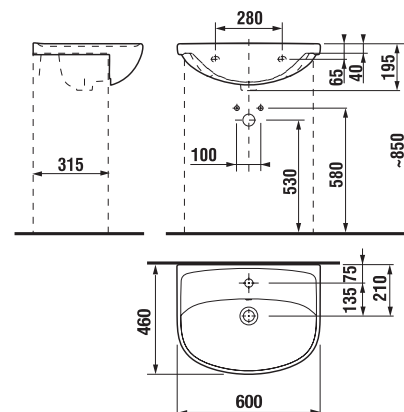

Optional:

H8903490000001	installation kit for washbasins