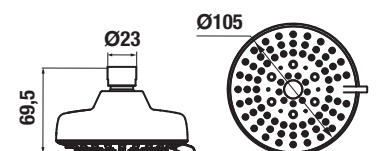

FAUCETS AND SHOWER ACCESSORIES /

SHOWER HOSE RIO

Article number	Description
H3621R00042701	shower hose, L=1700 mm, chrome

SHOWER HOSE CONNECTION RIO

Article number	Description
H3631R00041501	shower connection G 1/2", chrome

HAND SHOWER HOLDER RIO

Article number	Description
H3691R00045001	hand shower holder, adjustable, chrome

SHOWER ARM RIO

Article number	Description
H3661R00040041	shower arm, wall mounted, L=150 mm, G 1/2", chrome

HEAD SHOWER RIO

Article number	Description
H3671R10042101	head shower, Ø 80 mm, 1 function, chrome

HEAD SHOWER RIO

Article number	Description
H3671R10042141	head shower, Ø 100 mm, 1 function, chrome

Article number	Description
H3671R10042151	head shower, Ø 100 mm, 3 functions, chrome