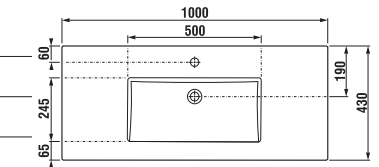

## VANITY UNIT WITH WASHBASIN CUBE 100 CM

white/semi-gloss front

dark oak

| Article number | Description  | Colour                 |          |
|----------------|--|------------------------|----------|
|                |  | white/semi-gloss front | dark oak |
| H4536511763001 | vanity unit with 2 doors incl. washbasin 100 × 43 cm | x                      |          |
| H4536511763021 | vanity unit with 2 doors incl. washbasin 100 × 43 cm |                        | x        |