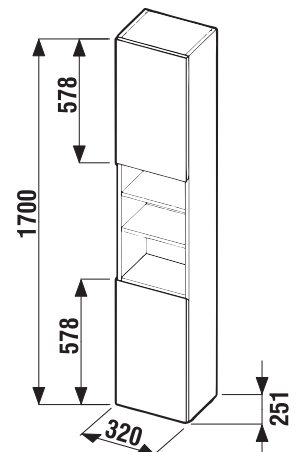

Article number	Description	Front colour white glossy
H4531610383001	tall cabinet, 6 shelves, 2 doors, left	x
H4531620383001	tall cabinet, 6 shelves, 2 doors, right	x