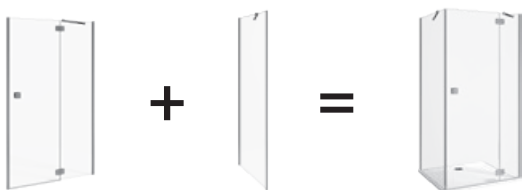

FRAMELESS SHOWER ENCLOSURE, WALLS AND DOORS

Frameless shower screens and doors from the Pure collection are the perfect choice for a modern bathroom. They are made of high-quality 8 mm-thick safety glass with the Jika perla GLASS finish that greatly facilitates maintenance. If you have a passion for clean minimalist design, this style is your choice. Frameless shower enclosures can be installed on a shower tray or directly on the tiles.

JIKA•perla
GLASS