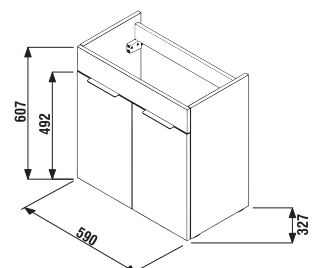

1. **1+1 PACK**
   cabinet + washbasin
   - Safe delivery
   - Space-saving transport packaging
   - Simple handling