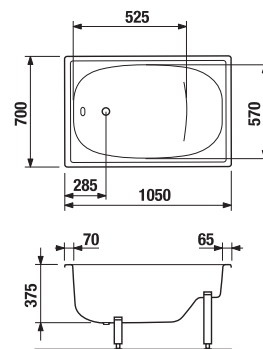

Steel bathtubs Riga cannot be combined with Cubito and Nion screens.

For pictures and technical charts of bathtub overflows, please see page 196.