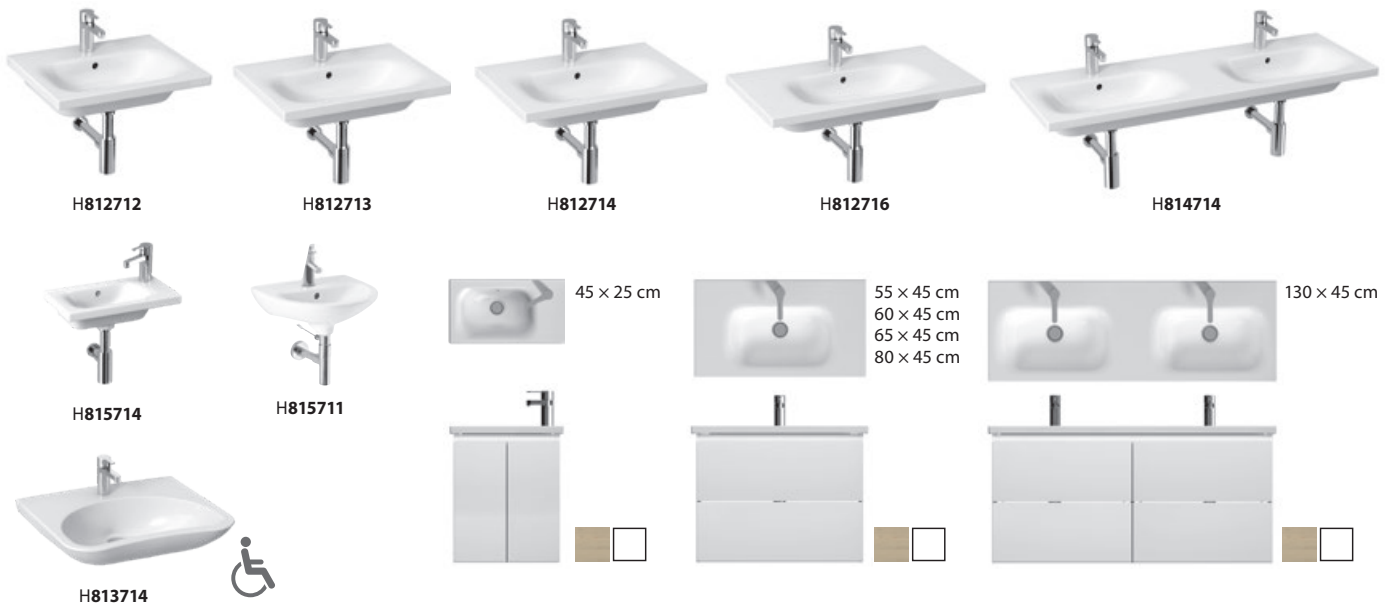

OVERVIEW / BATHROOM DESIGN LINE MIO /

WASHBASINS AND SMALL WASHBASINS

WCS