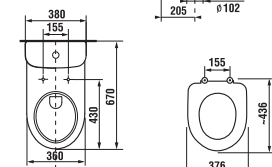

Barrier-free Deep by Jika bathroom offers not only a special-shaped washbasin, tilting mirror and Universum grab handles, but also a combined toilet with horizontal/vertical outlet, plus a wallhung Deep by Jika WC with its length extended to 70 cm, guaranteeing maximum load-carrying capacity of 400 kg. A thirty-year warranty is provided for various Universum grab rails! Our offer also includes the Handicap WC system, i.e. a module for wallhung grab rails.