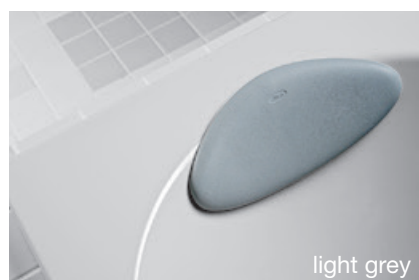

light grey

Headrests made of polyurethane for your perfect comfort in the bathroom.
H2949800870001