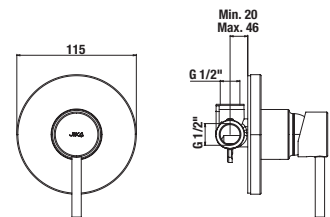

FAUCETS AND SHOWER ACCESSORIES /

SHOWER FAUCET WITHOUT SHOWER SET MIO STYLE

Article number	Description
H3312F70044001	single lever shower mixer, wall mounted, without shower set, chrome

Optional:

H3651X00043621	shower set (hand shower $\varnothing$ 130 mm, 4 functions, shower holder, shower hose 1700 mm), chrome
H3651X00043631	shower set (hand shower 130x130 mm, 4 functions, shower holder, shower hose 1700 mm), chrome
H3651X00044721	shower set (hand shower $\varnothing$ 130 mm, 4 functions, sliding bar 700 mm, soap dish, shower hose 1700 mm), chrome
H3651X00044731	shower set (hand shower 130x130 mm, 4 functions, sliding bar 700 mm, soap dish, shower hose 1700 mm), chrome

SHOWER CONCEALED FAUCET WITHOUT SHOWER SET MIO STYLE

Article number	Description
H3312F60040001	single lever shower concealed mixer, complete, chrome

Optional:

H3651X00043621	shower set (hand shower $\varnothing$ 130 mm, 4 functions, shower holder, shower hose 1700 mm), chrome
H3651X00043631	shower set (hand shower 130x130 mm, 4 functions, shower holder, shower hose 1700 mm), chrome
H3651X00044721	shower set (hand shower $\varnothing$ 130 mm, 4 functions, sliding bar 700 mm, soap dish, shower hose 1700 mm), chrome
H3651X00044731	shower set (hand shower 130x130 mm, 4 functions, sliding bar 700 mm, soap dish, shower hose 1700 mm), chrome

BATH/SHOWER FAUCET WITHOUT SHOWER SET MIO STYLE

Article number	Description
H3212F70044001	single lever bath-shower mixer, wall mounted, without shower set, chrome