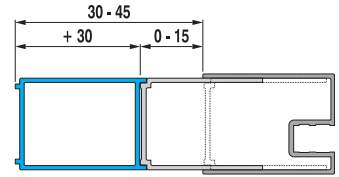

Article number	Description
H2912N80000151	The extension moulding for shower enclosures and shower doors can be used to extend the integral mouldings of the shower enclosure/door