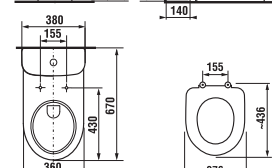

Barrier-free Deep by Jika bathroom offers not only a special-shaped washbasin, tilting mirror and Universum grab handles, but also a combined toilet with horizontal/vertical outlet, plus a wallhung Deep by Jika WC with its length extended to 70 cm, guaranteeing maximum load-carrying capacity of 400 kg. A thirty-year warranty is provided for various Universum grab rails! Our offer also includes the Handicap WC system, i.e. a module for wallhung grab rails.