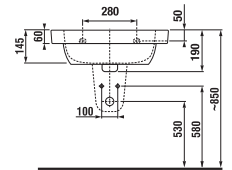

WASHBASINS / DEEP BY JIKA DESIGN LINE /

WASHBASIN DEEP BY JIKA 65 CM

Article number	Description	yyy: 104
H8126140001041	washbasin 65 cm	X
H8196110000001	siphon cover with installation kit (art. nr.: H8900130000001)	

Optional:

H8903490000001	installation kit for washbasins
H3747100040001	washbasin siphon Mio 5/4" – 32 mm, brass, chrome
H8942490000001	siphon, chromed ABS, height-adjustable from 175 to 270 mm, high of water seal 75 mm, flow-rate capacity of 45 l, with decorative rings (can also be used without decorative rings)

VANITY UNIT FOR WASHBASIN DEEP BY JIKA 65 CM

Article number	Description	Colour		
		white	ash	golden oak
H4541344345001	vanity unit for washbasin 65 cm, 1 drawer, rounded front	X		
H4541344343401	vanity unit for washbasin 65 cm, 1 drawer, rounded front		X	
H4541344343411	vanity unit for washbasin 65 cm, 1 drawer, rounded front			X

TALL CABINET DEEP BY JIKA

Article number	Description	Colour		
		white	ash	golden oak
H4541514345001	tall cabinet, wallhung, left door	X		
H4541514343401	tall cabinet, wallhung, left door		X	
H4541514343411	tall cabinet, wallhung, left door			X
H4541524345001	tall cabinet, wallhung, right door	X		
H4541524343401	tall cabinet, wallhung, right door		X	
H4541524343411	tall cabinet, wallhung, right door			X