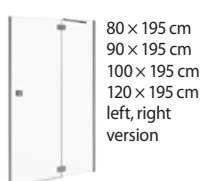

SHOWER ENCLOSURE FRAMELESS

+