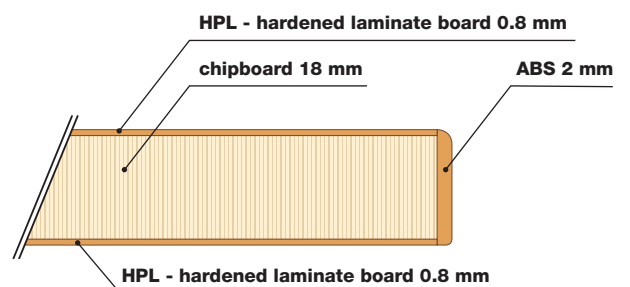

### The washtops have an HPL surface = hardened laminate:

the HPL surface ensures:

- ① maximum scratch resistance
- ② maximum moisture resistance
- ③ thanks to the HPL thickness of 0.8 mm, it creates a strong and compact join with the ABS edge
- ④ The ABS edge ensures high mechanical resistance of the furniture edge and is also highly aesthetic
- ⑤ ABS edges are glued with PUR adhesive