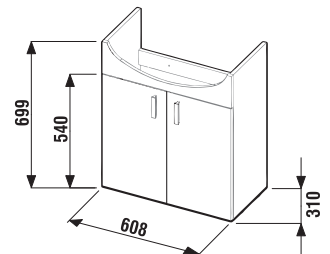

PROJECT AND OTHER PRODUCTS