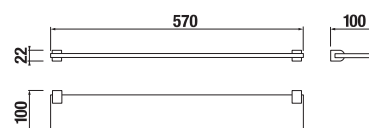

## GLASS SHELF 60 CM PURE

| Article number | Description  |
|----------------|--|
| H3853B20040001 | glass shelf with holders, wall mounted, L=570 mm, frosted glass/chrome |