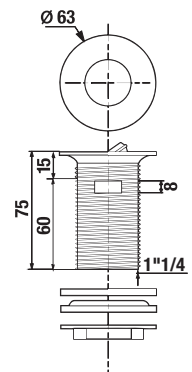

FAUCETS AND SHOWER ACCESSORIES /

RECOMMENDED SHOWER SETS RIO

Article number H3651R00043611 **Description** shower set (hand shower $\varnothing$ 100 mm, 3 functions, shower holder, shower hose 1700 mm), chrome

Article number H3651R00043731 **Description** shower set (hand shower $\varnothing$ 100 mm, 3 functions, sliding bar 700 mm, shower hose 1700 mm), chrome

Optional:
H3641X00048111 soap dish for sliding bar H3641X00043101, chrome

WASHBASIN OUTLET RIO

Article number H3701890041031 **Description** rotary basin waste, antivandal, 5/4", chrome

BIDET SHOWER SET RIO

Article number H3651R00041121 **Description** hygienic shower set (hand shower with stop valve, holder, shower hose 1200 mm)

Combine with concealed mixer.