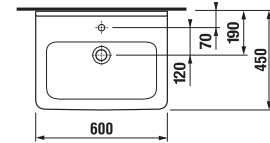

MAGIC FIX JIKA•perla