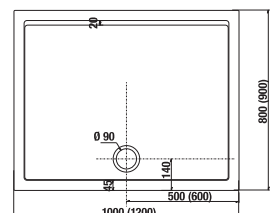

SHOWER SCREENS, ENCLOSURES, DOORS AND TRAYS /

Benefits of gelcoat shower trays

- The shower tray's smooth surfaces guarantee a perfectly hygienic environment.
- Gelcoat material is easy to clean and maintain.
- Shower trays are highly resistant, ensuring durable service for any bathroom.
- Thanks to their resistance to UV radiation, Padana shower trays will keep their brightness for a long time.
- Shower tray height is a mere 3.5 cm, making it look very subtle and graceful.

The Padana shower trays are made from innovative gelcoat material, and thanks to their special qualities they should not escape your attention. Limestone, the main product component, in combination with resins forms a very unique material. Combined with their minimalist design, Padana shower trays become a highlight of any bathroom.

RECTANGULAR GELCOAT SHOWER TRAY PADANA

made
in EU

Article number	Description
H2119340000001	rectangular shower tray, 1000 × 800 mm, cast marble
H2119380000001	rectangular shower tray, 1000 × 900 mm, cast marble
H2119350000001	rectangular shower tray, 1200 × 800 mm, cast marble
H2119390000001	rectangular shower tray, 1200 × 900 mm, cast marble

Padana shower trays are suitable for floor-level integration.

Padana trays are shallow; therefore we recommend H294230, siphon with increased flow rate of 54 l/min.

Optional:	Description
H2942300000001	siphon for shower trays, Ø 90 mm, stainless cover Ø 113 mm, flow rate of 54 l/min, including mounting fixtures
H8991030000001	expansion tape between shower tray and wall, 290 × 50 mm