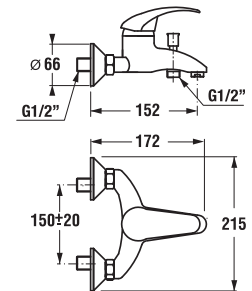

|                |   |
|----------------|---|
| H3651R00043611 | shower set (hand shower $\varnothing$ 100 mm, 3 functions, shower holder, shower hose 1700 mm), chrome      |
| H3651R00043731 | shower set (hand shower $\varnothing$ 100 mm, 3 functions, sliding bar 700 mm, shower hose 1700 mm), chrome |