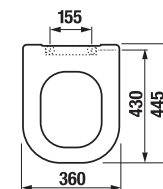

Article number	Description
H8936103000631	duroplast seat and cover Deep by Jika, removable, metal clamps
H8936113000631	duroplast seat and cover Deep by Jika, removable, metal clamps, Slowclose mechanism

Spare parts:	Description
H8916120000631	fast-clamping steel hinges for duroplast seat and cover Deep by Jika H893610/H893611
H8914250000001	bolt caps for duroplast seat and cover H893610/H893611