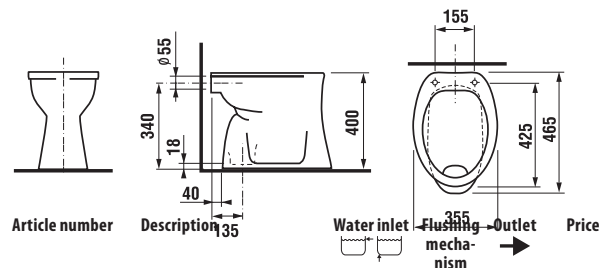

Article number	Description	Water inlet	Flushing mechanism	Outlet	Price
H8243760002411	WC without water rim, washdown flushing, 6/3l	x	x	x	x

Optional:	
H8929990000001	installation kit for WC
H8932710000001	thermoplast seat and cover Zeta, plastic hinges, adjustable length of 400–440 mm
H8932740000001	duroplast seat and cover Zeta, plastic hinges, adjustable length
H8932760000001	Zeta duroplast WC seat and cover, with slowdown Slowclose mechanism, adjustable plastic hinges

Floorstanding WCs recommended to be combined with H893710, see page 163.