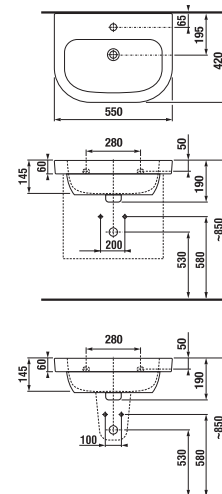

Article number	Description	yyy: 104	109
H812612000yyy1	washbasin 55 cm	X	X
H8196110000001	siphon cover with installation kit (art. nr.: H890013 0000001)		

Optional:

H8903490000001	installation kit for washbasins
H3747100040001	washbasin siphon Mio 5/4" – 32 mm, brass, chrome
H8942490000001	siphon, chromed ABS, height-adjustable from 175 to 270 mm, high of water seal 75 mm, flow-rate capacity of 45 l, with decorative rings (can also be used without decorative rings)