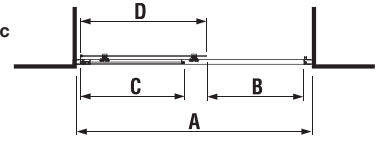

SHOWER SCREENS, ENCLOSURES, DOORS AND TRAYS /

SHOWER DOOR CUBITO PURE 2 PIECES

Shower doors 1000, 1200, 1400 mm, left/right, 1 sliding and 1 fixed segment, glossy silver-colour profile, 6mm transparent glass or arctic glass with special JIKA perla GLASS treatment, chromed handles.

Article number	Dimension (mm)	Height (mm)	Thickness (mm)	Glass design
H2422430026681	1000	1950	6	transparent
H2422440026681	1200	1950	6	transparent
H2422480026681	1400	1950	6	transparent
H2422430026661	1000	1950	6	arctic*
H2422440026661	1200	1950	6	arctic*
H2422480026661	1400	1950	6	arctic*

charge 668 – transparent glass
charge 666 – arctic decor

Article number	Dimensional options (mm) to niche		Sliding door (mm) D	Dimension (mm) fixed panel C	Entrance width (mm) B
	A min	A max			
H242243	965	995	523	415	386,5
H242244	1165	1195	623	515	486,5
H242248	1365	1395	723	615	586,5

SHOWER DOOR CUBITO PURE FOLDING

Folding shower door, 800, 900 mm, left/right, glossy silver-colour profile, 6mm transparent glass or arctic glass with special JIKA perla GLASS treatment, chromed handles.

Article number	Dimension (mm)	Height (mm)	Thickness (mm)	Glass design
H2552410026681	800	1950	6	transparent
H2552420026681	900	1950	6	transparent
H2552410026661	800	1950	6	arctic*
H2552420026661	900	1950	6	arctic*

charge 668 – transparent glass
charge 666 – arctic decor

Article number	Dimensional options (mm) to niche		Entrance width (mm) D	Dimension (mm) C
	A min	A max		
H255241	765	795	535	306
H255242	865	895	635	358

FIXED SHOWER SCREEN CUBITO PURE

Fixed shower screen 800, 900, 1000 mm, glossy silver-colour profile, 6mm transparent glass or arctic glass with special JIKA perla GLASS treatment, chromed handles.