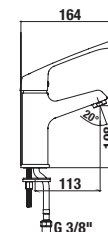

BARRIER-FREE BATHROOM /

Safety, perfect comfort of personal hygiene, and a pleasant bathroom environment. Mio design line health washbasin features a special-shaped front edge facilitating access of wheelchair-bound users; the combined toilet can be raised up to 50 cm and extended up to 70 cm.

HOSPITAL WASHBASIN MIO

Article number	Description	yyy: 104	109
H813714xxxyyy1	hospital washbasin 64 cm, without overflow	x	x
Optional:			
H8939050000001*	concealed washbasin siphon suitable for Mio H813714 medical washbasin		
H8939060000001*	washbasin connection (plastic) including washbasin outlet (plastic / stainless steel)		
H8939070000001*	washbasin connection (metal) including washbasin outlet (plastic / stainless steel)		
H8942460000001	space-saving siphon, distance between the corner valves is 200 mm, DN40		

* Product available from the 2nd quarter of 2021.

Combine the H893905 concealed washbasin siphon with the H893906 washbasin connection (plastic) or the H893907 washbasin connection (metal).

* H8939050000001+ H8939060000001 - for concealed siphon (plastic)
** H8939050000001+ H8939070000001 - for concealed siphon (chrome)
*** H8942460000001 - for space-saving siphon

MEDICAL HANDLE LYRA

MEDICAL HANDLE DINO/TALAS

Article number	Description
H3912700040001	medical handle, chrome

WASHBASIN FAUCETS DEEP BY JIKA AND CUBE WITH MEDICAL HANDLE

Article number	Description	Price
H3111U10041191	single lever basin mixer, medical handle, fixed spout 103 mm, without overflow, flow rate 5,7 l/min, chrome	68.3 €
H3111U80041291	single lever basin mixer, medical handle, fixed spout 115 mm, without waste, flow rate 5,7 l/min, chrome	72.6 €