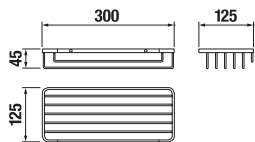

Article number	Description
H3853D30042001	wired container, 300x125 mm, chrome