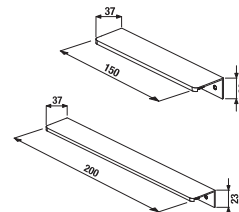

ACCESSORIES /

DOOR HANDLE CUBE 150 and 200 MM

Article number	Description
H4915831760001	Cube handle 150 mm for vanity units with doors, chrome-plated, 1 pc
H4915841760001	Cube handle 200 mm for vanity units with drawers and for medium cabinets, chrome-plated, 1 pc

FEET FOR FURNITURE CUBE

Article number	Description
H4944021760001	Cube feet, chrome-plated, 1 pair, 237-247 mm

CONNECTION DIMENSIONS FOR FURNITURE / CUBE /

It is recommended to combine Cube design line with mirrors of Clear and Lyra design line found in section Mirrors and lighting.