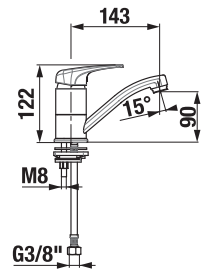

FAUCETS AND SHOWER ACCESSORIES /

SINK FAUCET WITH LOW SPOUT DEEP BY JIKA

Article number H3511U10042301 **Description** single lever sink mixer, deck mounted, low swivel spout 210 mm, chrome

SINK FAUCET WITH LOW SPOUT DEEP BY JIKA

Article number H3511U10042201 **Description** single lever sink mixer, deck mounted, low swivel spout 143 mm*, chrome

*valid while stocks last

SINK FAUCET WITH HIGH SPOUT DEEP BY JIKA

Article number H3511U10042601 **Description** single lever sink mixer, deck mounted, high swivel spout, chrome