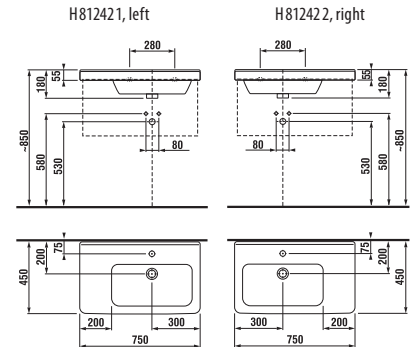

WASHBASINS / CUBITO PURE DESIGN LINE /

WASHBASIN CUBITO 75 CM

MAGIC FIX

Article number Description

H812421xxx1041	asymmetric washbasin 75 cm, left
H812422xxx1041	asymmetric washbasin 75 cm, right
H8199510000281	siphon cover with installation kit (art. nr.: H8900150000001)

Optional:

H8903490000001	installation kit for washbasins
H3747100040001	washbasin siphon Mio 5/4" – 32 mm, brass, chrome

VANITY UNIT FOR ASYMMETRIC WASHBASIN CUBITO 75 CM

Article number Description

Article number	Description	Colour	
		white/glossy front	oak
H40J4253015001	vanity unit for washbasin 75 cm H812421/2, 1 drawer	x	
H40J4253015191	vanity unit for washbasin 75 cm H812421/2, 1 drawer		x

Please combine these vanity units with the space-saving JIKA siphon H8942460000001.
NOTE: the spacing for corner valves in this case must be 200 mm.

Article number Description

Article number	Description	Colour	
		white/glossy front	oak
H40J4254035001	vanity unit for washbasin 75 cm H812421, 2 drawers, cut out on the right	x	
H40J4254035191	vanity unit for washbasin 75 cm H812421, 2 drawers, cut out on the right		x
H40J4254045001	vanity unit for washbasin 75 cm H812422, 2 drawers, cut out on the left	x	
H40J4254045191	vanity unit for washbasin 75 cm H812422, 2 drawers, cut out on the left		x

Optional:

H4944010390001	legs for wall mounted sink cabinets, chrome (1 pair)