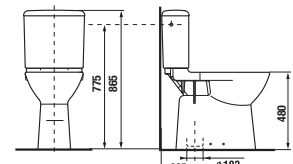

Barrier-free Deep by Jika bathroom offers not only a special-shaped washbasin, tilting mirror and Universum grab handles, but also a combined toilet with horizontal/vertical outlet, plus a wallhung Deep by Jika WC with its length extended to 70 cm, guaranteeing maximum load-carrying capacity of 400 kg. A thirty-year warranty is provided for various Universum grab rails! Our offer also includes the Handicap WC system, i.e. a module for wallhung grab rails.