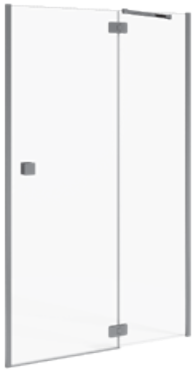

SHOWER SCREENS, ENCLOSURES, DOORS AND TRAYS /

SHOWER DOORS PURE FRAMELESS