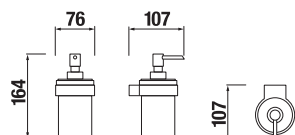

## HOOK PURE

| Article number | Description        |
|----------------|--------------------|
| H3813B30040001 | towel hook, chrome |