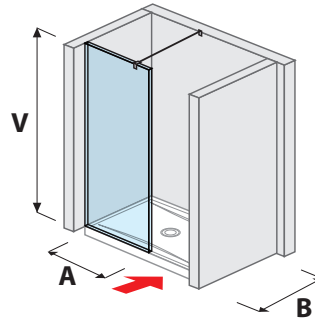

## FRAMELESS GLASS WALLS / WALK IN

glass wall PURE fixed 120, 130, 140 cm

| A      | B        | V      |
|--------|----------|--------|
| 120 cm | 80/90 cm | 200 cm |
| 130 cm | 80/90 cm | 200 cm |
| 140 cm | 80/90 cm | 200 cm |

glass wall PURE side-mounted 70, 80 cm

| A     | B        | V      |
|-------|----------|--------|
| 70 cm | 80/90 cm | 200 cm |
| 80 cm | 80/90 cm | 200 cm |

glass wall PURE side-mounted 90, 100, 120, 130, 140 cm