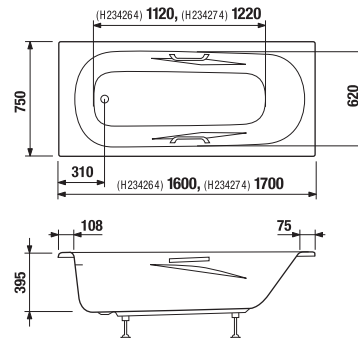

For Alma steel bathtubs, we recommend to use 1-2 piece bath screens Cubito and Nion.

For pictures and technical charts of bathtub overflows, please see page 196.