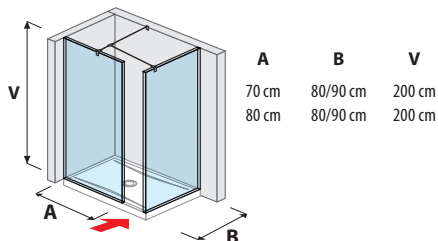

glass wall/walk in corner version for a shower trays 70, 80 x 80 cm and 70, 80 x 90 cm