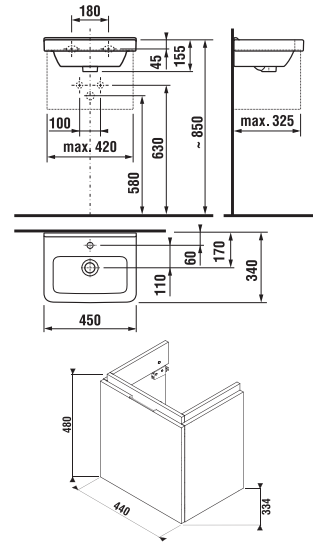

DROP-IN WASHBASINS / CUBITO PURE DESIGN LINE /

SMALL WASHBASIN CUBITO 45 CM

Article number	Description
H811422xxx1041	small washbasin 45 cm
Optional:	
H8903490000001	installation kit for washbasins
H3747100040001	washbasin siphon Mio 5/4" – 32 mm, chrome, brass
H3747300040001	washbasin siphon Cubito 5/4" – 32 mm, brass, chrome

VANITY UNIT FOR SMALL WASHBASIN CUBITO 45 CM

Article number	Description	Colour	
		white/glossy front	oak
H4014213015001	vanity unit for small washbasin 45x34 cm H811422, 1 drawer	x	
H4014213015191	vanity unit for small washbasin 45x34 cm H811422, 1 drawer		x

Please combine these vanity units with the space-saving JIKA siphon H8942460000001.
NOTE: the spacing for corner valves in this case must be 200 mm.