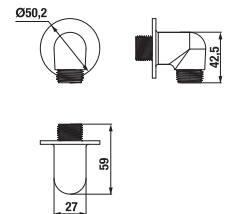

FAUCETS AND SHOWER ACCESSORIES /

SHOWER HOSE RIO

Article number	Description
H3621R00042701	shower hose, L=1700 mm, chrome

SHOWER HOSE CONNECTION RIO

Article number	Description
H3631R00041501	shower connection G 1/2", chrome

HAND SHOWER HOLDER RIO

Article number	Description
H3691R00045001	hand shower holder, adjustable, chrome

SHOWER ARM RIO

Article number	Description
H3661R00040041	shower arm, wall mounted, L=150 mm, G 1/2", chrome

HEAD SHOWER RIO

Article number	Description
H3671R10042101	head shower, Ø 80 mm, 1 function, chrome

HEAD SHOWER RIO

Article number	Description
H3671R10042141	head shower, Ø 100 mm, 1 function, chrome

Article number	Description
H3671R10042151	head shower, Ø 100 mm, 3 functions, chrome