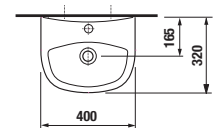

PROJECT AND
OTHER PRODUCTS