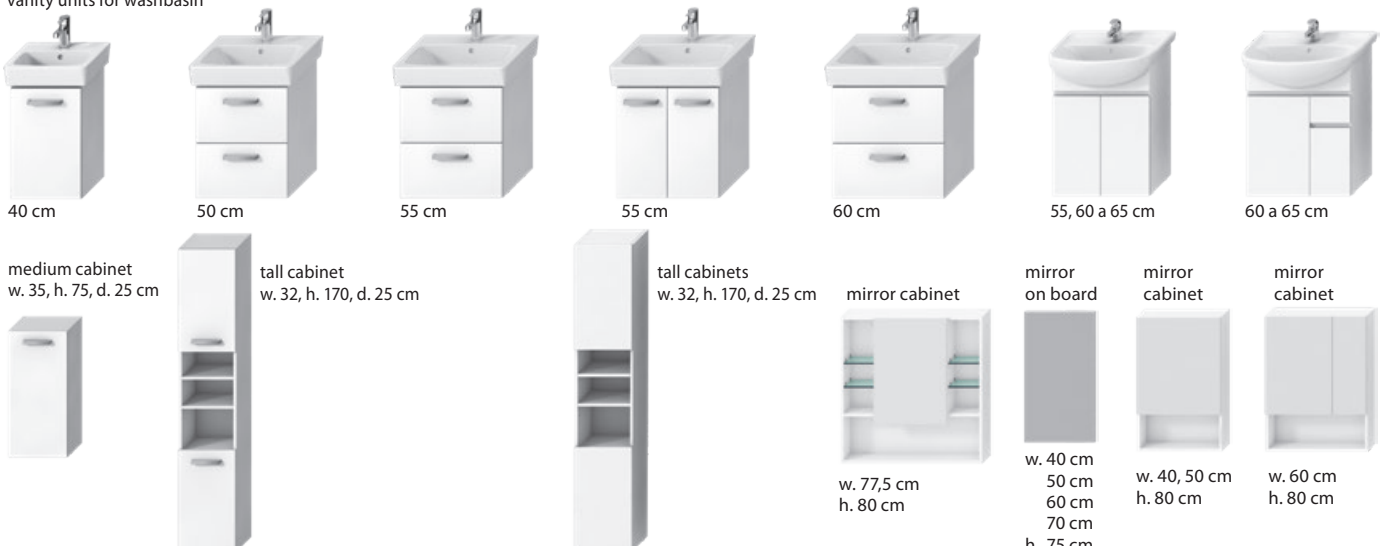

BATHROOM FURNITURE

vanity units for washbasin

Faucets and shower accessories can be found in the chapter „**FAUCETS AND SHOWER ACCESSORIES**“.