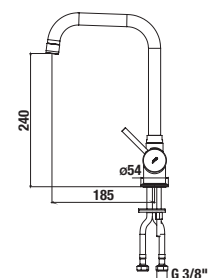

Article number	Description
H3512F10042601	single lever sink mixer, deck mounted, high swivel spout, chrome