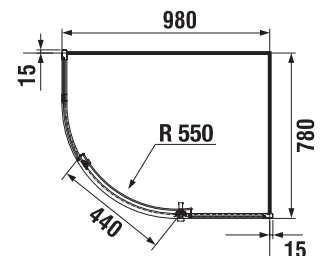

Corner shower enclosure, asymmetric, bright chrome, JIKA perla surface treatment (inner side), transparent glass.

Article number	Dimension (mm)	Height (mm)	Thickness (mm)	Glass design
H2512110026681	980 × 780	1950	6	transparent
H2512110026661	980 × 780	1950	6	arctic

charge 668 – transparent glass
charge 666 – decor arctic

Shower enclosure Tigo is compatible with shower tray Tigo.