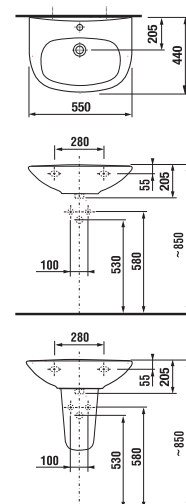

Article number	Description	yyy: 104	109
H810391000yyy1	washbasin 55 cm	X	X
H8193910000001	siphon cover with installation kit (art. no.: H8900130000001) for washbasins 50, 55, 60 cm		

Optional:

H8903490000001	installation kit for washbasins		
H8942490000001	siphon, chromed ABS, height-adjustable from 175 to 270 mm, high of water seal 75 mm, flow-rate capacity of 45 l, with decorative rings (can also be used without decorative rings).