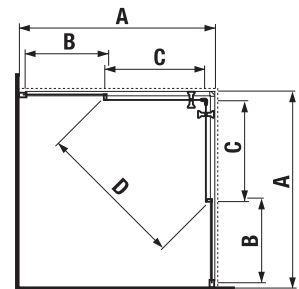

SHOWER SCREENS, ENCLOSURES, DOORS AND TRAYS /

CORNER SHOWER ENCLOSURE LYRA PLUS 4 PIECES

Corner shower enclosure 800, 900 mm, radius 550 mm, white profile, 4 mm transparent glass or stripy glass with JIKA perla GLASS finish, white handles.

Article number	Dimension (mm)	Height (mm)	Thickness (mm)	Glass design
H2533810006681	800	1900	4	transparent
H2533820006681	900	1900	4	transparent
H2533810006651	800	1900	4	matt stripes
H2533820006651	900	1900	4	matt stripes

Article number	Dimensional options (mm) A		Dimension (mm) B	Dimension (mm) C	Entrance width (mm) D
	A min	A max			
H253381	780	800	218	389	429
H253382	880	900	318	389	540

charge 668 – transparent glass
charge 665 – matt stripes

Shower enclosures Lyra plus are compatible with JIKA shower trays Italia, Deep by Jika, Sofia, Padana.

SQUARE SHOWER ENCLOSURE LYRA PLUS 4 PIECES

Square shower enclosure 800, 900 mm, white profile, 4/5 mm transparent glass or stripy glass with JIKA perla GLASS finish, white handles.

Article number	Dimension (mm)	Height (mm)	Thickness (mm)	Glass design
H2513810006681	800	1900	*4/5	transparent
H2513820006681	900	1900	*4/5	transparent
H2513810006651	800	1900	*4/5	matt stripes
H2513820006651	900	1900	*4/5	matt stripes

*4 mm – fixed panel
*5 mm – sliding door

Article number	Dimensional options (mm) A		Dimension (mm) B	Dimension (mm) C	Entrance width (mm) D
	A min	A max			
H251381	780	800	313	402	425
H251382	880	900	363	452	495

charge 668 – transparent glass
charge 665 – matt stripes

Shower enclosures Lyra plus are compatible with JIKA shower trays Italia, Deep by Jika, Sofia, Padana.