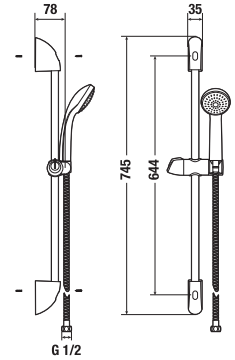

FAUCETS AND SHOWER ACCESSORIES /

Shower accessories Rio

SHOWER SETS RIO

Article number **Description**
H3651R00041001 shower set (hand shower $\varnothing$ 80 mm, 1 function, shower holder, shower hose 1700 mm), chrome

Article number **Description**
H3651R00043711 shower set (hand shower $\varnothing$ 80 mm, 1 function, sliding bar 600 mm, shower hose 1700 mm), chrome

HAND SHOWER RIO

Article number **Description**
H3611R00040011 hand shower $\varnothing$ 80 mm, 1 function, chrome

HAND SHOWER RIO

Article number **Description**
H3611R20043311 hand shower $\varnothing$ 80 mm, 3 functions, chrome

HAND SHOWER RIO

Article number **Description**
H3611R20041511 hand shower $\varnothing$ 100 mm, 1 function, chrome

Article number **Description**
H3611R20043511 hand shower $\varnothing$ 100 mm, 3 functions, chrome