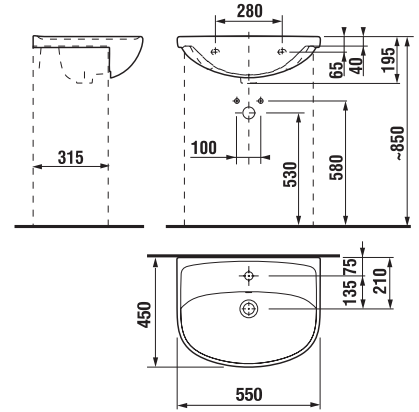

WASHBASINS / LYRA PLUS DESIGN LINE /

COUNTERTOP WASHBASIN LYRA PLUS 55 CM

Article number	Description	yyy: 104	109
H813382000yyy1	washbasin 55 cm		
Optional:		X	X
H8903490000001	installation kit for washbasins