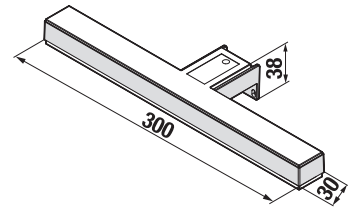

MIRRORS AND LIGHTING /

LIGHTS GEMMA, ELLA and ABI

Article number	Description
H47J7300200001	Light Gemma 280, LED, IP44, 1×6W, 840 lm, 280 × 90 × 50 mm, with Multisystem adapter
H47J7301200001	Light Gemma 490, LED, IP44, 1×6W, 840 lm, 494 × 112 × 14 mm, with Multisystem adapter
H47J7304200001	Light Ella 300 LED, IP44, 1×6W, 600 lm, 300 × 80 × 80 mm, with Multisystem adapter
H47J7305200001	Light Ella 500 LED, IP44, 1×6W, 745 lm, 500 × 80 × 80 mm, with Multisystem adapter
H47J7307200001	Light Abi 300 LED, IP44, 1×6W, 598 lm, 300 × 130 × 70 mm, with Multisystem adapter

LIGHTING MOONBOX NEW

Article number	Description
H47J7303200001	lighting Moonbox New, LED, IP 44, 1×8W, 510 lm, 300×25×83 mm, for mounting on glass, plate or mirror cabinet

LIGHTING HORIZON NEW

Article number	Description
H47J7302200001	lighting Horizon New LED, IP 44, 1×6W, 390lm, 233×42×85 mm, for mounting on glass, plate or mirror cabinet

LIGHTING IN THE BATHROOM

Clear mirror lighting units comply with strict European standard IEC 364-7-701. RECOMMENDED: Installation of wires should be performed by an electrician.

Lighting can be mounted to CLEAR mirrors, as well as to any mirror glued onto a board and to mirror cabinets.