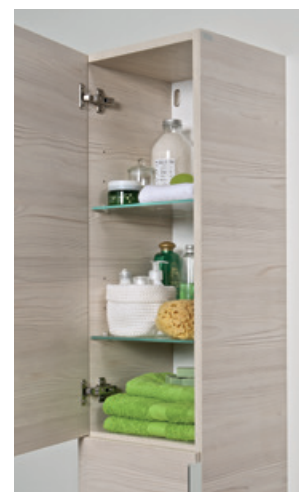

BATHROOM DESIGN LINE TIGO /