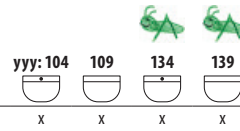

SMALL WASHBASINS / DEEP BY JIKA DESIGN LINE /

SMALL WASHBASIN DEEP BY JIKA 45 CM

Article number Description

H815614000yyy1 small washbasin 45 cm

SMALL CORNER WASHBASIN DEEP BY JIKA 45 CM

Article number Description

H815612000yyy1 small corner washbasin 45 cm

yyy: 104

Optional:

H8903490000001 installation kit for washbasins

H8942490000001 siphon, chromed ABS, height-adjustable from 175 to 270 mm, high of water seal 75 mm, flow-rate capacity of 45 l, with decorative rings (can also be used without decorative rings)

SMALL WASHBASIN DEEP BY JIKA 50 x 23 CM

Article number Description

H815615000yyy1 small washbasin 50 x 23 cm

yyy: 105 106

Optional:

H8903490000001 installation kit for washbasins

H3747100040001 washbasin siphon Mio 5/4" - 32 mm, brass, chrome

H8942490000001 siphon, chromed ABS, height-adjustable from 175 to 270 mm, high of water seal 75 mm, flow-rate capacity of 45 l, with decorative rings (can also be used without decorative rings)

PROJECT AND OTHER PRODUCTS