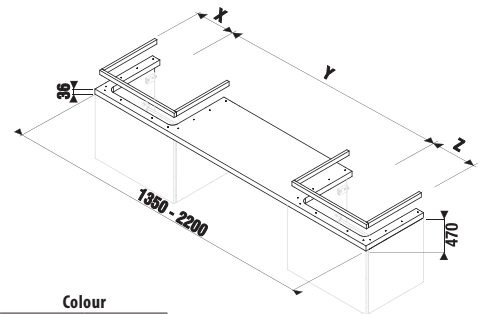

WASHTOP WITH 2 CUT-OUTS CUBITO

Article number	Description	Colour	
		white	oak
H46J4240145001	atypical washtop 135-220 cm, for washbasins Cubito 45-75 cm, 2 cut-outs left and right, without supports	x	
H46J4240145191	atypical washtop 135-220 cm, for washbasins Cubito 45-75 cm, 2 cut-outs left and right, without supports		x
H47J0040000001	support for made-to-measure washtops, adjustable, white		
H4501331720001	support for made-to-measure washtops, adjustable, silver		

The order form for ordering washtops is found on page 80.

Benefits of bathroom furniture