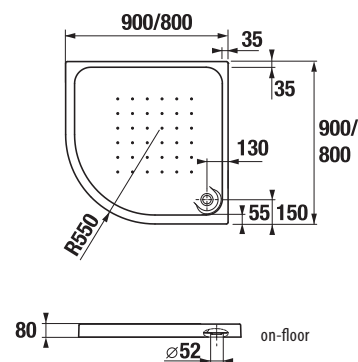

100% acrylic

made in EU

Antislip

You will not slip in your shower tray thanks to the special anti-slip surface.