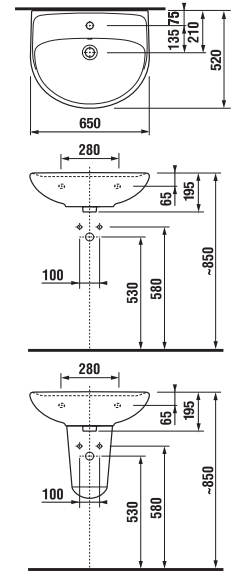

WASHBASINS / LYRA PLUS DESIGN LINE /

WASHBASIN LYRA PLUS 65 CM

MAGIC FIX

Article number	Description	yyy: 104	109
H814384000yyy1	washbasin 65 cm	X	X
H8193910000001	siphon cover with installation kit (art. no.: H8900130000001) only for washbasins 50, 55, 60, 65 cm		

Optional:

H8903490000001	installation kit for washbasins
H8942490000001	siphon, chromed ABS, height-adjustable from 175 to 270 mm, high of water seal 75 mm, flow-rate capacity of 45 l, with decorative rings (can also be used without decorative rings).

COUNTERTOP WASHBASIN LYRA PLUS 65 CM

Article number	Description	yyy: 104
H813384000yyy1	washbasin 65 cm	X
Optional:		
H8903490000001	installation kit for washbasins	

VANITY UNIT FOR WASHBASIN LYRA PLUS 65 CM

Article number	Description	Colour white glossy/ Body colour white
H4531310383001	vanity unit with 2 doors, for washbasin 65 cm	X

Article number	Description	Colour white glossy/ Body colour white
H4531320383001	vanity unit with 2 doors, 1 drawer, for washbasin 65 cm	X

PROJECT AND OTHER PRODUCTS