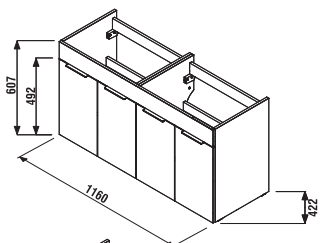

1. **1+1 PACK**
   cabinet + washbasin
2. Safe delivery
   - Space-saving transport packaging
   - Simple handling

The vanity unit is not available as a spare part.