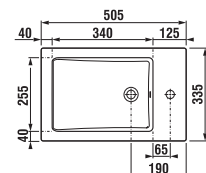

1. **1+1 PACK**
   cabinet + washbasin
2. Safe delivery
   - Space-saving transport packaging
   - Simple handling

PROJECT AND OTHER PRODUCTS