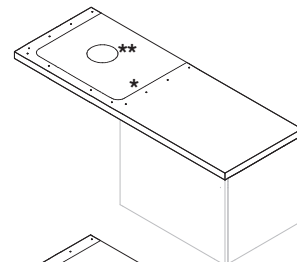

The Cubito H817422 countertop washbasin can also be installed on the washtop. The cutout is done by the installer during assembly.

Benefits of bathroom furniture