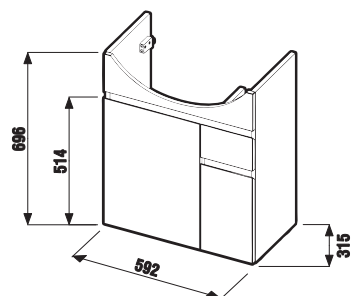

PROJECT AND OTHER PRODUCTS