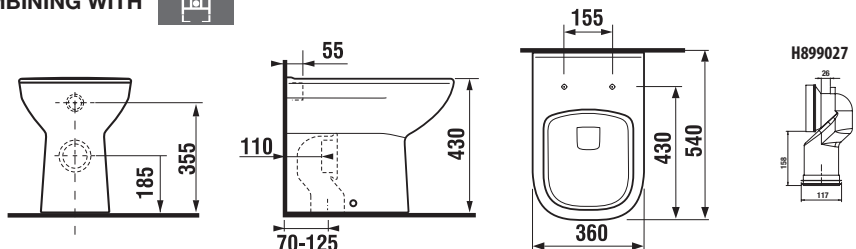

Article number	Description	Outlet	Installation kit
H8216150000001	floorstanding WC, with lid, leaning directly to the wall (including installation kit)	x	x
Optional: Description			
H8936103000631	duroplast seat and cover Deep by Jika, removable, metal clamps		
H8936113000631	duroplast seat and cover Deep by Jika, removable, metal clamps, Slowclose mechanism		
H8990270000001	outlet elbow Laufen, vertical		

The correct setting for the valve in the concealed module is a flushing volume of 4.5 / 3 litres.

WE RECOMMEND COMBINING WITH

PAGE 133