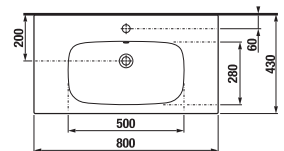

Article number	Description	Colour	
		white	ash
H41J6154023001	vanity unit with 2 drawers incl. washbasin 80 cm	x	
H41J6154025141	vanity unit with 2 drawers incl. washbasin 80 cm		x

Optional:	Price
H3747100040001	washbasin siphon Mio 5/4" – 32 mm, brass, chrome
H8942460000001	space-saving siphon, distance between the corner valves is 200 mm, DN40

Can be combined with furniture legs: H4944021760001

1+1 PACK
cabinet + washbasin
- Safe delivery
- Space-saving transport packaging
- Simple handling

NEW