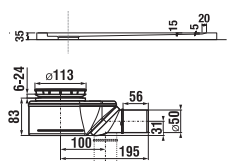

SHOWER SCREENS, ENCLOSURES, DOORS AND TRAYS /

Benefits of gelcoat shower trays

- The shower tray's smooth surfaces guarantee a perfectly hygienic environment.
- Gelcoat material is easy to clean and maintain.
- Shower trays are highly resistant, ensuring durable service for any bathroom.
- Thanks to their resistance to UV radiation, Padana shower trays will keep their brightness for a long time.
- Shower tray height is a mere 3.5 cm, making it look very subtle and graceful.

The Padana shower trays are made from innovative gelcoat material, and thanks to their special qualities they should not escape your attention. Limestone, the main product component, in combination with resins forms a very unique material. Combined with their minimalist design, Padana shower trays become a highlight of any bathroom.

RECTANGULAR GELCOAT SHOWER TRAY PADANA

made
in EU

Article number	Description
H2119340000001	rectangular shower tray, 1000 × 800 mm, cast marble
H2119380000001	rectangular shower tray, 1000 × 900 mm, cast marble
H2119350000001	rectangular shower tray, 1200 × 800 mm, cast marble
H2119390000001	rectangular shower tray, 1200 × 900 mm, cast marble

Padana shower trays are suitable for floor-level integration.

Padana trays are shallow; therefore we recommend H294230, siphon with increased flow rate of 54 l/min.

Optional:	Description
H2942300000001	siphon for shower trays, Ø 90 mm, stainless cover Ø 113 mm, flow rate of 54 l/min, including mounting fixtures
H8991030000001	expansion tape between shower tray and wall, 290 × 50 mm