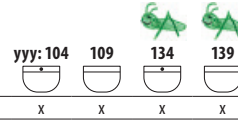

H812611000yyy1	washbasin 50 cm	x	x	x	x
H8196110000001	siphon cover with installation kit (art. nr.: H8900130000001)				

Optional:

H8903490000001	installation kit for washbasins
H3747100040001	washbasin siphon Mio 5/4" – 32 mm, brass, chrome
H8942490000001	siphon, chromed ABS, height-adjustable from 175 to 270 mm, high of water seal 75 mm, flow-rate capacity of 45 l, with decorative rings (can also be used without decorative rings)