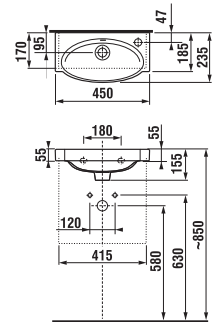

Optional:

H3747100040001 washbasin siphon Mio 5/4" – 32 mm, brass, chrome