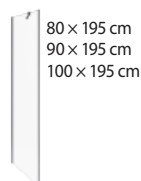

OVERVIEW / BATHROOM DESIGN LINE CUBITO PURE /

SHOWER ENCLOSURES, DOORS AND SHOWER SCREENS

in transparent glass or arctic glass variant

80 × 80 × 195 cm
90 × 90 × 195 cm

80 × 80 × 195 cm
90 × 90 × 195 cm
100 × 100 × 195 cm
a combination of a fixed screen and shower doors

80 × 80 × 195 cm
90 × 90 × 195 cm

90 × 90 × 195 cm

100 × 195 cm
120 × 195 cm
140 × 195 cm

80 × 195 cm
90 × 195 cm
100 × 195 cm

80 × 195 cm
90 × 195 cm

80 × 195 cm
90 × 195 cm
100 × 195 cm

SHOWER SCREENS

glass wall fixed 120, 130, 140 cm

glass wall side-mounted 70, 80 cm

glass wall side-mounted 90, 100, 120, 130, 140 cm

glass wall „L“ 120, 130, 140 x 80 cm
120, 130, 140 x 90 cm

glass wall incl. short glass 70, 80 cm

glass wall incl. short glass 120, 130, 140 cm

glass wall/walk in corner version for a shower trays 70, 80 x 80 cm and 70, 80 x 90 cm

glass wall/walk in for a shower trays 70, 80 x 80 cm and 70, 80 x 90 cm

SHOWER ENCLOSURE FRAMELESS

+

=

Faucets and shower accessories can be found in the chapter „FAUCETS AND SHOWER ACCESSORIES“.