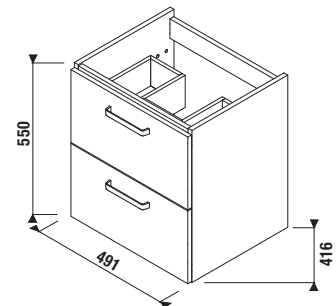

H40J3834023001    vanity unit with 2 drawers for washbasin 55 cm H810381

**Colour white/semi-gloss front**

x

Benefits of bathroom furniture

PROJECT AND OTHER PRODUCTS