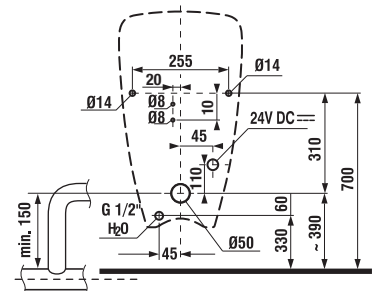

1. 1 - water supply
2. 2 - electromagnetic valve
3. 3 - ceramic urinal
4. 4 - electronics with a radar sensor for a 24 V power supply
5. 5 - siphon
6. 6 - drain pipe, Ø50mm
7. 7 - interconnecting hoses
8. 8 - a 24 V supply cable
9. 9 - corner valve for the water supply

Livo Urinal installation requires torsion bars no. H892536 (thread length of 40 mm), included in the package.

RECOMMENDED TO BE COMBINED WITH SUITABLE CONCEALED MODULE FOR URINALS

PAGE 133