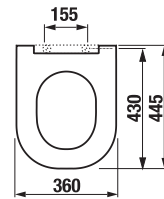

Spare parts:

H8907160000631	fast-clamping steel hinges for seat and cover Mio-N
H891710/H891711	
H8907190000001	bolt caps for duroplast seat and cover
H891710/H891711