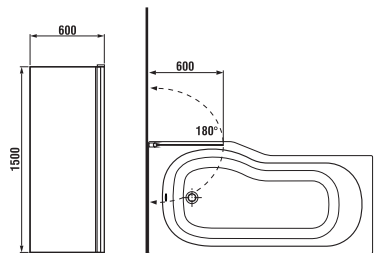

Bath screen 600 mm left/right, 1-piece, polished silver profile, 6 mm thick transparent glass with JIKA perla Glass finish.

Article number	Width (mm)	Height (mm)	Thickness (mm)	Glass design
H2562140026681*	600	1500	6	transparent glass

* article number changed 06/2021