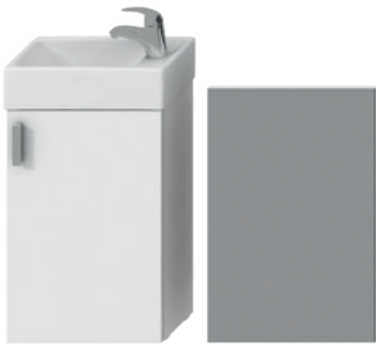

SET WITH WASHBASIN PETIT 40 CM

white/semi-gloss front

white