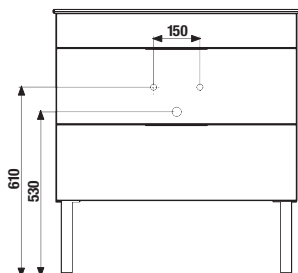

# CONNECTION DIMENSIONS FOR FURNITURE / CUBE /

It is recommended to combine Cube design line with mirrors of Clear and Lyra design line found in section Mirrors and lighting.