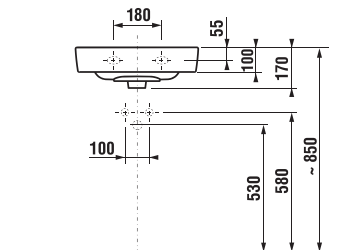

Article number	Description	
H8153800001041	small washbasin 40 cm	

Optional:

H8903490000001	installation kit for washbasins
H8942490000001	siphon, chromed ABS, height-adjustable from 175 to 270 mm, high of water seal 75 mm, flow-rate capacity of 45 l, with decorative rings (can also be used without decorative rings)