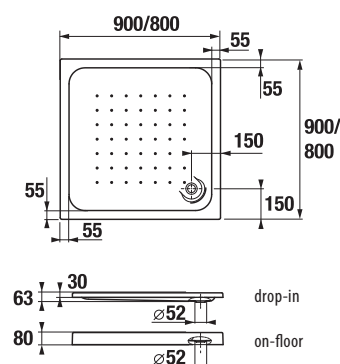

SHOWER SCREENS, ENCLOSURES, DOORS AND TRAYS /

Benefits of acrylic shower trays Deep by Jika

- Extended five-year warranty
- Made of 100% acrylic
- On-floor and drop-in version
- Antislip surface
- Good insulation properties
- Warm surface
- Colour stability
- Easy maintenance

Combination with JIKA shower enclosures and doors is recommended (Cubito Pure, Lyra plus).

SQUARE ACRYLIC SHOWER TRAY DEEP BY JIKA

Article number	Description
H2118210000001	square shower tray, on-floor, 800 × 800 mm, white
H2118220000001	square shower tray, on-floor, 900 × 900 mm, white
H2118310000001	square shower tray, drop-in, 800 × 800 mm, white
H2118320000001	square shower tray, drop-in, 900 × 900 mm, white

Optional:

H2948240000001	siphon for shower trays 50/40 mm, stainless steel cover with Jika logo; flowrate of 39 l/min
H2955560000001	Laufen feet for acrylic shower trays

CORNER ACRYLIC SHOWER TRAY DEEP BY JIKA

Article number	Description
H2138210000001	corner shower tray, on-floor, 800 × 800 mm, radius 550 mm, white
H2138220000001	corner shower tray, on-floor, 900 × 900 mm, radius 550 mm, white

Optional:

H2948240000001	siphon for shower trays 50/40 mm, stainless steel cover with Jika logo; flowrate of 39 l/min
H2955560000001	Laufen feet for acrylic shower trays

100% acrylic

made in EU

Antislip

You will not slip in your shower tray thanks to the special anti-slip surface.