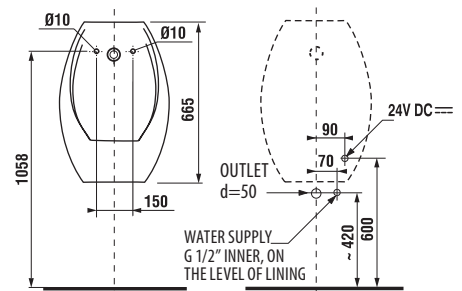

1. A - sensor head with jet
2. B - sensing zone
3. C - control electronics
4. D - electromagnestic valve
5. E - angle valve with filter
6. F - siphon

PROJECT AND OTHER PRODUCTS