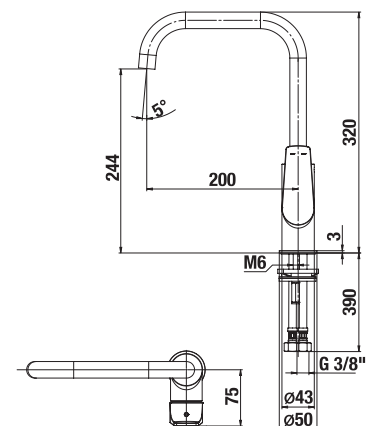

FAUCETS AND SHOWER ACCESSORIES /

WASHBASIN FAUCET CUBITO-N

Article number	Description
H3111X10041141	single lever basin mixer, fixed spout 110 mm, with click-clack waste, adjustable flow, flow rate 5 l/min, chrome
H3111X10041101	single lever basin mixer, fixed spout 110 mm, without waste, adjustable flow, flow rate 5 l/min, chrome

Optional:

H3917100040001	Click-clack basin waste, 5/4", chrome
H3747100040001	washbasin siphon Mio 5/4" – 32 mm, brass, chrome

WASHBASIN FAUCET CUBITO-N „L“

Article number	Description
H3111X10041241	single lever basin mixer, „L“, fixed spout 130 mm, with click-clack waste, adjustable flow, flow rate 5 l/min, chrome
H3111X10041201	single lever basin mixer, „L“, fixed spout 130 mm, without waste, adjustable flow, flow rate 5 l/min, chrome

Optional:

H3917100040001	Click-clack basin waste, 5/4", chrome
H3747100040001	washbasin siphon Mio 5/4" – 32 mm, brass, chrome

WASHBASIN FAUCET CUBITO-N „XL“

Article number	Description
H3111X80041101	single lever basin mixer, „XL“ high rise, fixed spout 130 mm, without waste, adjustable flow, flow rate 5 l/min, chrome

Optional:

H3917100040001	Click-clack basin waste, 5/4", chrome
H3747100040001	washbasin siphon Mio 5/4" – 32 mm, brass, chrome

SINK FAUCET CUBITO-N

Article number	Description
H3511X10042601	single lever sink mixer, deck mounted, high swivel spout, chrome

This faucet can also be used for washbasin bowls.