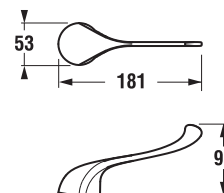

MEDICAL HANDLE LYRA