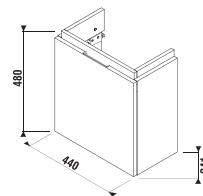

## VANITY UNIT FOR ASYMMETRIC SMALL WASHBASIN CUBITO 45 CM

tilting doors

2 doors

oak

white/glossy front

oak

| Article number | Description  | Colour             |     |
|----------------|--|--------------------|-----|
|                |  | white/glossy front | oak |
| H40J4201005001 | vanity unit for asymmetric small washbasin 45x25 cm H811423/4, tilting doors | x                  |     |
| H40J4201005191 | vanity unit for asymmetric small washbasin 45x25 cm H811423/4, tilting doors |                    | x   |
| H40J4202005001 | vanity unit for asymmetric small washbasin 45x25 cm H811423/4, 2 doors       | x                  |     |
| H40J4202004611 | vanity unit for asymmetric small washbasin 45x25 cm H811423/4, 2 doors       |                    |     |
| H40J4202005191 | vanity unit for asymmetric small washbasin 45x25 cm H811423/4, 2 doors       |                    | x   |