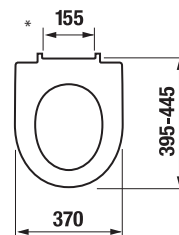

Article number	Description
H8903840000631	duroplast seat and cover, fast-clamping, steel hinges
H8903850000631	duroplast seat and cover, fast-clamping, Slowclose, steel hinges
Spare parts:	
H8923840000001	Slowclose hinges for Lyra plus seat H8903850000631, spare part
H8923850000001	metal quick-release clamps for ceramics for Lyra plus H890384/H890385 seat mounting
H8923860000001	set of stops for Lyra plus H890384/H890385 seats