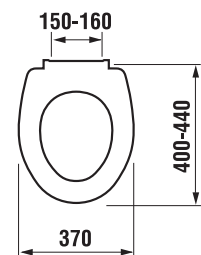

## THERMOPLAST, DUROPLAST SEAT AND COVER ZETA

| Article number | Description  |
|----------------|--|
| H8932710000001 | thermoplast seat and cover Zeta, plastic hinges, adjustable length of 400–440 mm       |
| H8932710000001 | thermoplast seat Zeta, steel hinges (NOTE: limited length adjustability of 407–425 mm) |
| H8932740000001 | duroplast seat and cover Zeta, plastic hinges, adjustable length                       |
| H8932760000001 | duroplast seat and cover Zeta, Slowclose lowering mechanism, plastic hinges            |