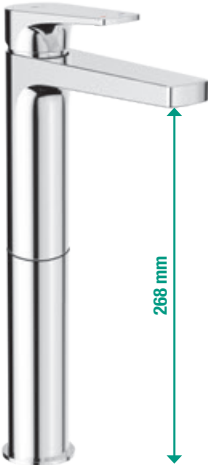

WASHBASIN FAUCET CUBITO-N „XL“