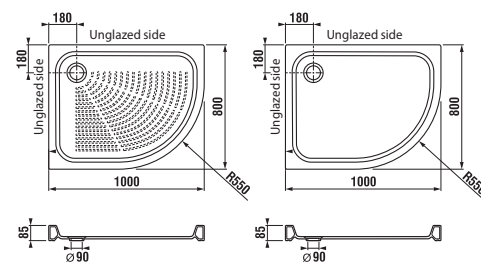

SHOWER SCREENS, ENCLOSURES, DOORS AND TRAYS /

Benefits of ceramic shower trays

- Extended 10-year warranty
- Antislip surface
- Resistant to temperature variations and abrasion
- We recommend combining it with JIKA shower enclosures and doors (Cubito Pure, Lyra plus)
- High strength and impact resistance

ASYMMETRIC CERAMIC SHOWER TRAY TIGO

Article number	Description
H8522110000001	ceramic shower tray, asymmetric, 1000 × 80 mm, right
H8522116000001	ceramic shower tray, asymmetric, 1000 × 80 mm, right, antislip
H8522100000001	ceramic shower tray, asymmetric, 1000 × 80 mm, left
H8522106000001	ceramic shower tray, asymmetric, 1000 × 80 mm, left, antislip

charge 000 - white
charge 600 - Antislip

Optional:	Description
H2942300000001	siphon for shower trays, $\varnothing$ 90 mm, stainless cover $\varnothing$ 113 mm, flow rate of 54 l/min, including mounting fixtures
H8991030000001	expansion tape between shower tray and wall, 290 × 50 mm