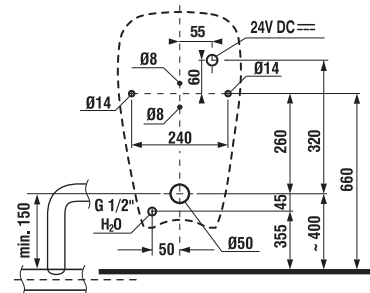

- 1 - water supply
- 2 - electromagnetic valve
- 3 - ceramic urinal
- 4 - electronics with a radar sensor for a 24 V power supply
- 5 - siphon
- 6 - drain pipe, Ø 50 mm
- 7 - interconnecting hoses
- 8 - a 24 V supply cable
- 9 - corner valve for the water supply

H891062

RECOMMENDED TO BE COMBINED WITH SUITABLE CONCEALED MODULE FOR URINALS

PAGE 133