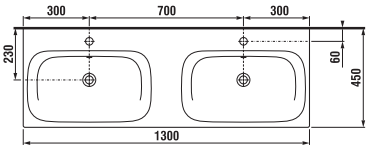

WASHBASINS / MIO-N DESIGN LINE /

DOUBLE WASHBASIN MIO-N 130 CM

JIKA • perla

Article number Description yyy: 104

H814714xxx1041 double washbasin 130 cm* x

* Leveling paste is included in the package

Optional:

H8903490000001 installation kit for washbasins

H8942460000001 space-saving siphon, distance between the corner valves is 200 mm, DN40

H3747100040001 washbasin siphon Mio 5/4" – 32 mm, brass, chrome

VANITY UNIT FOR DOUBLE WASHBASIN MIO-N 130 CM

Article number Description Colour

H40J7184015001 vanity unit for double washbasin 130x45 cm H814714, 4 drawers white/glossy front x ash

H40J7184013421 vanity unit for double washbasin 130x45 cm H814714, 4 drawers x

Optional:

H4944021760001 Cube legs for wall mounted sink cabinets, chrome, 1 pair, 240 mm

For this 4-drawer cabinet, always use one pair of legs for support H4944021760001*.

Please combine these vanity units with the space-saving JIKA siphon H8942460000001.

NOTE: the spacing for corner valves in this case must be 200 mm.

SMALL WASHBASIN MIO-N 45 CM

JIKA • perla

Article number Description yyy: 106

H815714xxx1061 small washbasin 45 cm, asymmetric x

Optional:

H8903490000001 installation kit for washbasins

H3747100040001 washbasin siphon Mio 5/4" – 32 mm, brass, chrome

H8942490000001 siphon, chromed ABS, height-adjustable from 175 to 270 mm, high of water seal 75 mm, flow-rate capacity of 45 l, with decorative rings (can also be used without decorative rings)

VANITY UNIT FOR WASHBASIN MIO-N 45 CM

Article number Description Colour

H40J7112005001 vanity unit for small washbasin 45x25 cm H815714, 2 drawers white/glossy front x ash

H40J7112003421 vanity unit for small washbasin 45x25 cm H815714, 2 drawers x