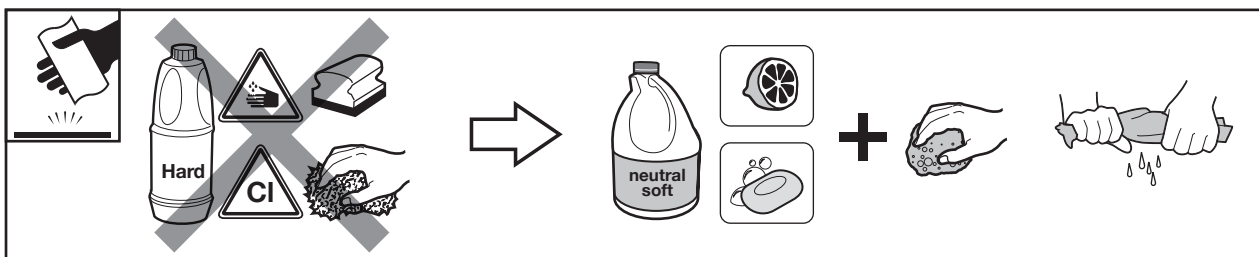

MAINTENANCE AND CLEANING

The surfaces, which the bathtubs and shower trays are made of, are not difficult to clean and care. Smooth surface barely catches dirt. For regular maintenance, we recommend using a sponge, a soft cloth and a small amount of antistatic detergent. Avoid using abrasives or solvents that damage the product surface. Remove strong dirt by a household liquid cleaner such as dishwashing detergent or soap. In the event of damage to the product surface, repair is possible using a repair kit. The surface should always be repaired by a specialist only.