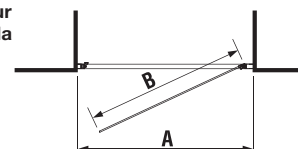

* availability upon request