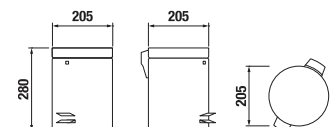

Article number	Description
H3893D30042001	trash bin, volume 5 l, polished stainless steel