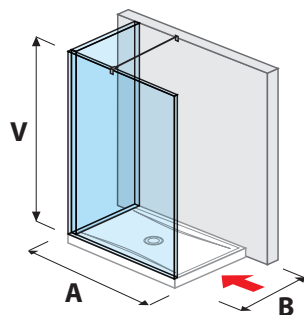

Article number	Description
H2694210026681	„L“ glass wall 1200×800 mm for shower tray 1200×800 mm, incl. side moulding, moulding to join two glass panes and a bracket, JIKA perla GLASS finish
H2694220026681	„L“ glass wall 1200×900 mm for shower tray 1200×900 mm, incl. side moulding, moulding to join two glass panes and a bracket, JIKA perla GLASS finish
H2694230026681	„L“ glass wall 1300×800 mm for shower tray 1300×800 mm, incl. side moulding, moulding to join two glass panes and a bracket, JIKA perla GLASS finish
H2694240026681	„L“ glass wall 1300×900 mm for shower tray 1300×900 mm, incl. side moulding, moulding to join two glass panes and a bracket, JIKA perla GLASS finish
H2694250026681	„L“ glass wall 1400×800 mm for shower tray 1400×800 mm, incl. side moulding, moulding to join two glass panes and a bracket, JIKA perla GLASS finish
H2694260026681	„L“ glass wall 1400×900 mm for shower tray 1400×900 mm, incl. side moulding, moulding to join two glass panes and a bracket, JIKA perla GLASS finish

Article number	Glass dimensions (mm)			Shower tray dimensions (mm)	
	X	Y	V	A	B
H269421	1194	784	2000	1200	800
H269422	1194	884	2000	1200	900
H269423	1294	784	2000	1300	800
H269424	1294	884	2000	1300	900
H269425	1394	784	2000	1400	800
H269426	1394	884	2000	1400	900