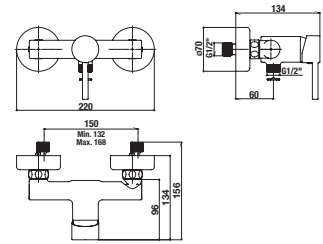

FAUCETS AND SHOWER ACCESSORIES /

SHOWER FAUCET WITHOUT SHOWER SET MIO STYLE

Article number	Description
H3312F70044001	single lever shower mixer, wall mounted, without shower set, chrome

Optional:

H3651X00043621	shower set (hand shower $\varnothing$ 130 mm, 4 functions, shower holder, shower hose 1700 mm), chrome
H3651X00043631	shower set (hand shower 130x130 mm, 4 functions, shower holder, shower hose 1700 mm), chrome
H3651X00044721	shower set (hand shower $\varnothing$ 130 mm, 4 functions, sliding bar 700 mm, soap dish, shower hose 1700 mm), chrome
H3651X00044731	shower set (hand shower 130x130 mm, 4 functions, sliding bar 700 mm, soap dish, shower hose 1700 mm), chrome

SHOWER CONCEALED FAUCET WITHOUT SHOWER SET MIO STYLE

Article number	Description
H3312F60040001	single lever shower concealed mixer, complete, chrome

Optional:

H3651X00043621	shower set (hand shower $\varnothing$ 130 mm, 4 functions, shower holder, shower hose 1700 mm), chrome
H3651X00043631	shower set (hand shower 130x130 mm, 4 functions, shower holder, shower hose 1700 mm), chrome
H3651X00044721	shower set (hand shower $\varnothing$ 130 mm, 4 functions, sliding bar 700 mm, soap dish, shower hose 1700 mm), chrome
H3651X00044731	shower set (hand shower 130x130 mm, 4 functions, sliding bar 700 mm, soap dish, shower hose 1700 mm), chrome

BATH/SHOWER FAUCET WITHOUT SHOWER SET MIO STYLE

Article number	Description
H3212F70044001	single lever bath-shower mixer, wall mounted, without shower set, chrome