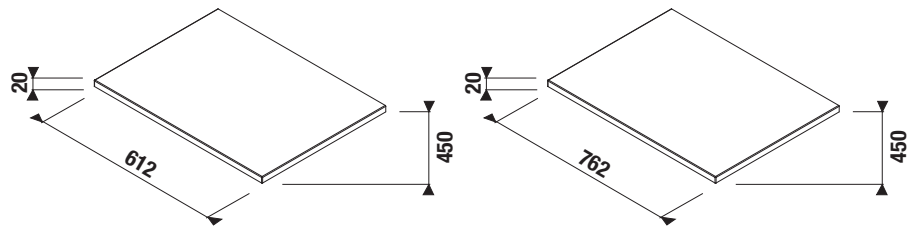

BATHROOM FURNITURE / MIO-N DESIGN LINE /

NEW

MIO-N WASHTOP 61 CM AND 76 CM

Article number	Description	Washtop colour	
		white	ash
H46J7120005001	washtop 61 cm, no cut-out	x	
H46J7120003421	washtop 61 cm, no cut-out		x
H46J7130005001	washtop 76 cm, no cut-out	x	
H46J7130003421	washtop 76 cm, no cut-out		x

With this type of washtop, the cut-out for the siphon is made by the plumber when installing the bathroom.

Combine the Mio-N washtop with under washtop vanity unit H41J715 or H41J716.

NEW

MIO-N WASHTOP 61 CM AND 76 CM WITH SIPHON CUT-OUT

Article number	Description	Washtop colour	
		white	ash
H46J7120015001	washtop 61 cm, centred siphon cut-out	x	
H46J7120013421	washtop 61 cm, centred siphon cut-out		x
H46J7130015001	washtop 76 cm, centred siphon cut-out	x	
H46J7130013421	washtop 76 cm, centred siphon cut-out		x