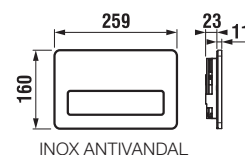

Solution of water saving – let everything flush, it is still being saved:

- Single Flush – always will be flushed the same amount of water that can be set for example to 4,5 liters for closets which are certified for this volume.
- Dual Flush – small or big flush as necessary.