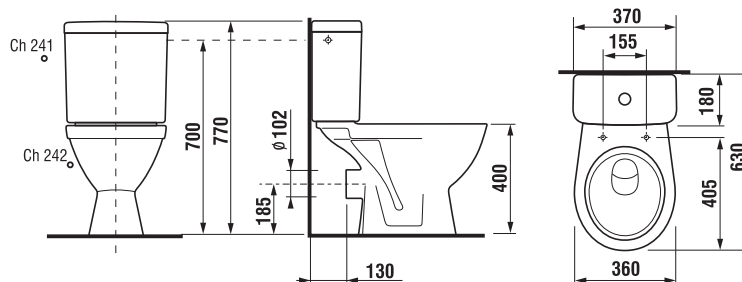

WC COMBINATIONS, FLOORSTANDING WCs AND BIDETS /

SPARE PARTS FOR WC LYRA PLUS RIMLESS

Article number	Description	Water inlet	Flushing mechanism	Outlet
H8233860000001	WC pan			x
H8233870000001	WC pan*			x
H8273820000001	WC cistern, side water inlet, without a flushing mechanism	x		
H8273820002801	WC cistern, side water inlet, dual flush mechanism 4,5/3l	x	x	
H8273830000001	WC cistern, bottom water inlet, without a flushing mechanism		x	
H8273830002811	WC cistern, bottom water inlet, dual flush mechanism 4,5/3l	x	x	
H8917530000001	installation kit for WC			

* Available from 3rd quarter of 2021.

WC COMBINATION WITH HORIZONTAL OUTLET LYRA PLUS

Article number	Description	Water inlet	Flushing mechanism	Outlet
H8263860002411	WC combination	x	x	x
H8263860002421	WC combination	x	x	x

Optional:	Description
H8929990000001	installation kit for WC
H8933803000631	seat and cover, duroplast, steel hinges – for WC combinations
H8933813000001	seat and cover, duroplast, Slowclose lowering mechanism, plastic hinges – for WC combinations
H8933830000001	seat and cover, thermoplast, plastic hinges – for WC combinations

WC COMBINATION WITH OBLIQUE OUTLET LYRA PLUS

Article number	Description	Water inlet	Flushing mechanism	Outlet
H8263840002411	WC combination	x	x	x
H8263840002421	WC combination	x	x	x

Optional:	Description
H8929990000001	installation kit for WC
H8933803000631	seat and cover, duroplast, steel hinges – for WC combinations
H8933813000001	seat and cover, duroplast, Slowclose lowering mechanism, plastic hinges – for WC combinations
H8933830000001	seat and cover, thermoplast, plastic hinges – for WC combinations

PROJECT AND OTHER PRODUCTS