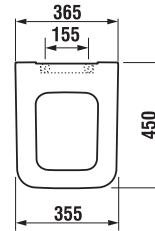

Modern seats with the Slowclose lowering system are a must. Seats do not interfere with the overall design; they are light, featuring state-of-the-art sandwich structure, which means that the WC seat is not overlapped by the lid. And by the way – it is the most cutting-edge and breakthrough design solution for seats. In addition, seat installation is extremely simple thanks to its clamp-based mounting - just press it and the seat can be removed.