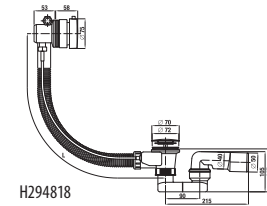

H294817

H294818

BATHTUB ACCESSORIES

Article number	Description
H2941020040001	spare handles – 2 pieces (chrome-plated) for Praga, Alma bathtubs
H2940000000001	adjustable metal feet – 2 pcs Riga mini
H2940120000001	adjustable metal feet – 2 pcs Alma, Tanza Plus, Tanza and Riga
H2940130000001	adjustable metal feet – 2 pcs Praga
H2948150040001	automatic overflow including siphon 40/50 mm, length 550 mm, plastic body of overflow
H2948170040001	automatic overflow with inlet, including siphon 40/50 mm, length 550 mm, plastic body of overflow

Maximum load-carrying capacity for all types of bathtub feet (both plastic and iron) equals to bathtub volume plus 200 kg. Nevertheless, according to EN 14516 standard, sufficient bathtub feet carrying capacity equals to bathtub volume plus 100 kg.

HEIGHT OF STEEL BATHTUBS WITH FEET

Bathtub	Height of feet		Height of bathtub
	min	max	
PRAGA	180	195	590–605
ALMA	170	185	560–575
RIGA	170	185	RIGA 2–4 545–560 RIGA 5–7 560–575
RIGA 105	155	175	530–550
TANZA	170	185	555–570