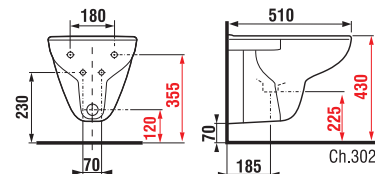

Please mind the connection height.

WE RECOMMEND COMBINING WITH

PAGE 133