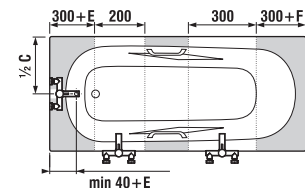

BATHTUBS AND BATH SCREENS /

STEEL BATHTUB ALMA

Areas shown in this colour are not recommended for placing a bathtub outlet or a bathtub mixer outlet.

These areas are recommended for placing a bathtub outlet or a bathtub mixer outlet.

E = edge width of bathtub

Article number	Description	Capacity
H2342640000001	Alma 1 600 mm, with handles	170 l
H2342740000001	Alma 1 700 mm, with handles	180 l

Optional:

H2940120000001	metal feet for Alma, Tanza plus, Tanza and Riga	
H2948150040001	automatic overflow including siphon 40/50 mm, length 550 mm, plastic body of overflow	
H2948160040001	automatic overflow including siphon 40/50 mm, length 550 mm, brass body of overflow	
H2948170040001	automatic overflow with inlet, including siphon 40/50 mm, length 550 mm, plastic body of overflow	
H2948180040001	automatic overflow with inlet, including siphon 40/50 mm, length 550 mm, brass body of overflow