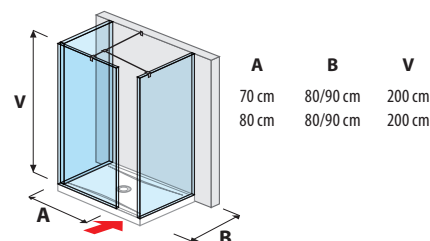

glass wall/walk in for a shower trays 70, 80 x 80 cm and 70, 80 x 90 cm