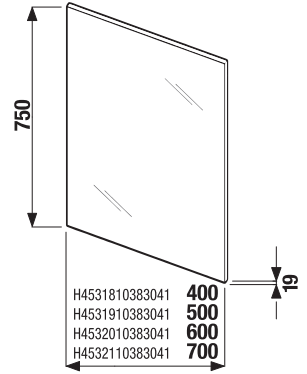

MIRRORS AND LIGHTING /

MIRRORS LYRA ON BOARD 40, 50, 60 AND 70 × 75 CM

Article number   **Description**

H4531810383041	mirror on board 40 × 75 cm
H4531910383041	mirror on board 50 × 75 cm
H4532010383041	mirror on board 60 × 75 cm
H4532110383041	mirror on board 70 × 75 cm

MIRROR CABINET LYRA 40 × 80 CM

Article number   **Description**

H4532210383041	mirror cabinet 40 × 80 cm

MIRROR CABINET LYRA 50 × 80 CM

Article number   **Description**

H4532310383041	mirror cabinet 50 × 80 cm