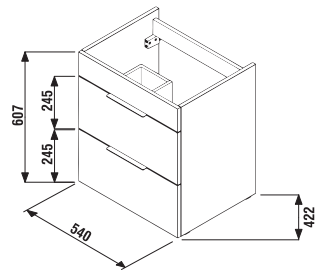

1. **1+1 PACK**
   cabinet + washbasin
   - Safe delivery
   - Space-saving transport packaging
   - Simple handling