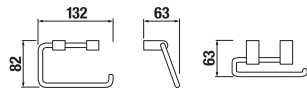

Article number	Description
H3843B20041001	toilet paper holder, without cover, chrome