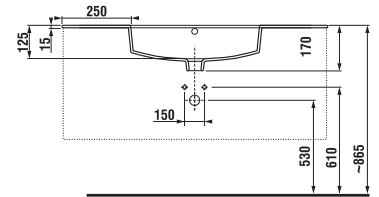

## VANITY UNIT WITH WASHBASIN CUBE 100 CM

white/semi-gloss front

dark oak

| Article number | Description  | Colour                 |          |
|----------------|--|------------------------|----------|
|                |  | white/semi-gloss front | dark oak |
| H4536511763001 | vanity unit with 2 doors incl. washbasin 100 × 43 cm | x                      |          |
| H4536511763021 | vanity unit with 2 doors incl. washbasin 100 × 43 cm |                        | x        |