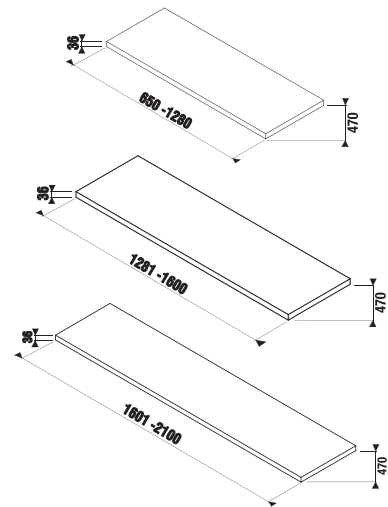

## WASHTOP CUBITO

| Article number | Description  | Colour |     |
|----------------|--|--------|-----|
|                |  | white  | oak |
| H46J420105001  | atypical washtop, cuttable 65 - 128 cm, without cut-out, without supports  | x      |     |
| H46J420105191  | atypical washtop, cuttable 65 - 128 cm, without cut-out, without supports  |        | x   |
| H46J4210105001 | atypical washtop, cuttable 128,1-160 cm, without cut-out, without supports | x      |     |
| H46J4210105191 | atypical washtop, cuttable 128,1-160 cm, without cut-out, without supports |        | x   |
| H46J4220105001 | atypical washtop, cuttable 160,1-210 cm, without cut-out, without supports | x      |     |
| H46J4220105191 | atypical washtop, cuttable 160,1-210 cm, without cut-out, without supports |        | x   |
| H47J0040000001 | support for made-to-measure washtops, adjustable, white                    |        |     |
| H4501331720001 | support for made-to-measure washtops, adjustable, silver                   |        |     |