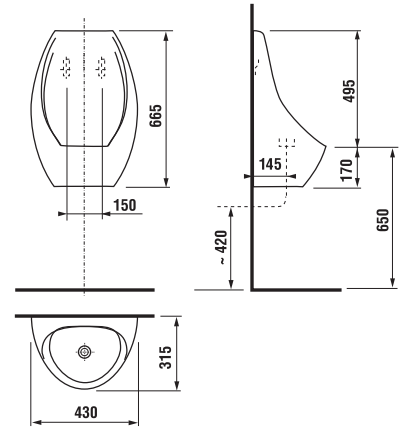

Article number	Description
H8411000000001	urinal Domino, without valve hole
Optional:	
H8992100000001	installation kit for urinal
H8907300000001	siphon including waste valve
H8907320000001	siphon
H8907390000631	waste valve for siphon H890732, metal
H8907390000001	waste valve for siphon H890732, plastic
H8948060000001	valve for urinal rinsing