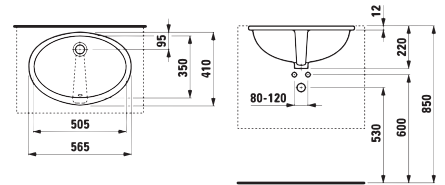

SINK DORIS

Article number H8510290000001
Description sink Doris

Standard outlet and washbasin siphon are used with Doris sink.

BUILT-IN WASHBASIN LIPSY

Article number H8112910000201
Description built-in grinded washbasin Lipsy, 56.5 cm (without logo, price segment PROFILINE)

DROP-IN WASHBASIN CUBITO

Article number H8174220001041
Description drop-in washbasin, 55 cm, 1 tap hole

DROP-IN WASHBASINS IBON

Article number H8130100001041
Description drop-in washbasin Ibon 52 cm
H8130110001041 drop-in washbasin Ibon 56 cm

PROJECT AND OTHER PRODUCTS