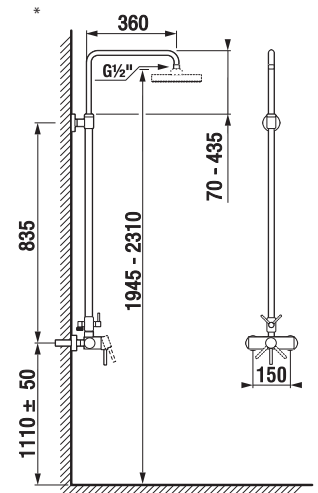

* 07/2021 technical drawing update