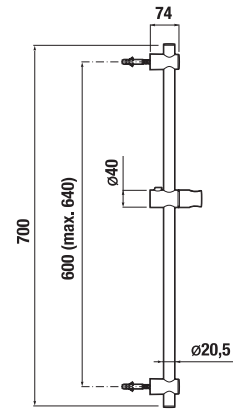

FAUCETS AND SHOWER ACCESSORIES /

RECOMMENDED SHOWER SETS RIO

Article number H3651R00043611 **Description** shower set (hand shower $\varnothing$ 100 mm, 3 functions, shower holder, shower hose 1700 mm), chrome

Article number H3651R00043731 **Description** shower set (hand shower $\varnothing$ 100 mm, 3 functions, sliding bar 700 mm, shower hose 1700 mm), chrome

Optional:
H3641X00048111 soap dish for sliding bar H3641X00043101, chrome

WASHBASIN OUTLET RIO

Article number H3701890041031 **Description** rotary basin waste, antivandal, 5/4", chrome

BIDET SHOWER SET RIO

Article number H3651R00041121 **Description** hygienic shower set (hand shower with stop valve, holder, shower hose 1200 mm)

Combine with concealed mixer.