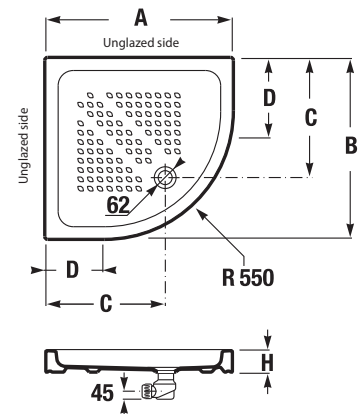

Article number	Description
A374775000	corner shower tray 790 × 790 mm, height 100 mm
A374774000	corner shower tray 890 × 890 mm, height 100 mm

Optional:

H2949830000001	siphon for ceramic shower trays, stainless cover with JIKA logo; flow rate 33 l/min
H8991030000001	expansion tape between shower tray and wall, 290 × 50 mm

For compatibility with Jika shower stalls, the shower tray must be installed on the tiles.

	A	B	C	D	H
A374775000	790	790	525	250	100
A374774000	890	890	625	350	100