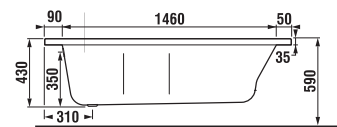

bathtub for installation with panel

For pictures and technical charts of bathtub overflows, please see page 196.