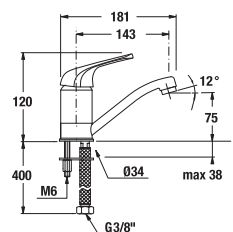

FAUCETS AND SHOWER ACCESSORIES /

Lyra

Benefits

- Ceramic cartridges, $\varnothing$ 35 mm
- Aerators are made from a special material preventing scale deposition, thus eliminating difficult scrubbing
- Wall mounted bathtub and shower faucets feature non-return valves preventing siphonage of dirty water
- Can be combined with a wide range of Rio shower accessories

Aerators NEOPERL

are made from a special material preventing scale deposition, thus eliminating difficult scrubbing.

for washbasin and sink faucets, the possibility of choosing an aerator with different flow rates

OPTIM ECO

You can control the water temperature by turning the faucet mixing valve ring. You can regulate water flow by turning out the restrictor screw at the mixing valve shaft.

WASHBASIN FAUCET LYRA

Article number	Description
H3112710040011	single lever basin mixer, fixed spout 110 mm, with metal pop-up waste, chrome
H3112710040001	single lever basin mixer, fixed spout 110 mm, without waste, chrome

Optional:

H3917100040001	Click-clack basin waste, 5/4", chrome

WALL MOUNTED SINK FAUCET LYRA

Article number	Description
H3512770042101	single lever kitchen mixer, wall mounted, swivel spout 210 mm, chrome

Optional:

H3917100040001	Click-clack basin waste, 5/4", chrome

Spare parts:

H3512700042001	straight swivel spout, L=150 mm, chrome
H3952700042101	straight swivel spout, L=210 mm, chrome
H3952700042201	straight swivel spout, L=300 mm, chrome

MEDICAL HANDLE LYRA

Article number	Description
H3912700040001	medical lever, chrome

SINK FAUCET LYRA

Article number	Description
H3512710042001	single lever sink mixer, deck mounted, low swivel spout 210 mm, chrome