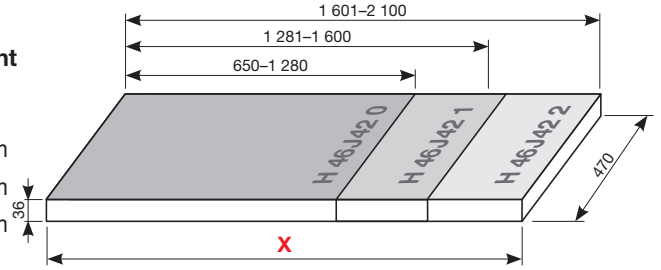

## WASHTOP WITHOUT CUT-OUT

(available in these colours: oak - 519, white - 500)

Choose one of the three counter types; enter the surface treatment (batch) and the specific length you want **x**:

- H 46J42 0** 650–1 280 mm colour ..... length **x** ..... mm
- H 46J42 1** 1 281–1 600 mm colour ..... length **x** ..... mm
- H 46J42 2** 1 601–2 100 mm colour ..... length **x** ..... mm  
pcs .....