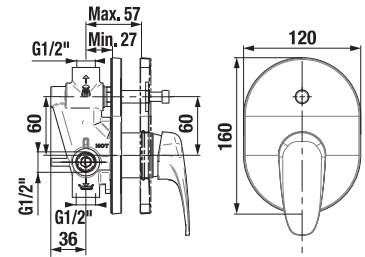

FAUCETS AND SHOWER ACCESSORIES /

CONCEALED BATH/SHOWER FAUCET DEEP BY JIKA

Article number	Description
H3211U60040001	single lever bath-shower concealed mixer, with diverter, complete, chrome

THERMOSTATIC BATH/SHOWER FAUCET WITH A SHOWER KIT DEEP BY JIKA

Article number	Description
H3231U70042711	thermostatic bath-shower mixer, wall mounted, with shower set (handshower $\varnothing$ 80 mm, 3 functions, shower holder, shower hose 1700 mm), chrome
H3231U70044001	thermostatic bath-shower mixer, wall mounted, without shower set, chrome

BIDET FAUCET DEEP BY JIKA

Article number	Description
H3411U10041111	single lever bidet mixer, with metal pop-up waste, chrome

SHOWER HOSE

Article number	Description
H3622700040211	shower hose, L=2000 mm, brass with double-lock, chrome

It is recommended to combine with shower sets, accessories and siphons from Mio and Rio or Cubito-N.