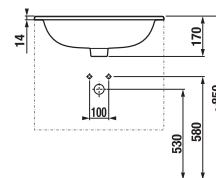

Article number	Description	Colour	
		white	ash
H41J6134023001	vanity unit with 2 drawers incl. washbasin 55 cm	x	
H41J6134025141	vanity unit with 2 drawers incl. washbasin 55 cm		x

Optional:	Price
H3747100040001	washbasin siphon Mio 5/4" – 32 mm, brass, chrome
H8942460000001	space-saving siphon, distance between the corner valves is 200 mm, DN40

PACK
1+1

1+1 PACK
cabinet + washbasin
- Safe delivery
- Space-saving transport packaging
- Simple handling

Can be combined with furniture legs: H4944021760001