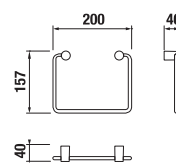

Article number	Description
H3813A40044001	towel ring, L=200 mm, chrome