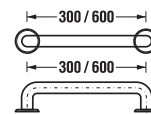

BARRIER-FREE BATHROOM /

Stainless steel design

- High-quality AISI 430 stainless steel, Ø 28 mm, thickness 1.5 mm
- Easy-to-clean, durable and hygienic surface
- 120 kg load-carrying capacity of folding handles and seats (depending on the material the product is anchored to!)
- Wide range of applications for toilets, showers, bathtubs, etc.
- 30-year warranty

White design

- Economical design line of handles
- Material: Steel pipe, Ø 28 mm, thickness 1.5 mm
- Surface treatment: Hot-dip galvanized + white powder coated
- 120 kg load-carrying capacity of folding handles and seats (depending on the material the product is anchored to!)
- Two-year warranty

SHOWER HANDRAIL

Stainless steel design

Article number	Description
H3897120030001	shower handrail, 750 × 450 mm, stainless steel, left (shown in picture)
H3897220030001	shower handrail, 750 × 450 mm, stainless steel, right

White design

Article number	Description
H3897120000001	shower handrail, 750 × 450 mm, left, white
H3897220000001	shower handrail, 750 × 450 mm, left, white

UNIVERSAL HANDRAIL

Stainless steel design

Article number	Description
H3897110030001	universal handrail, 300 mm, stainless steel
H3897210030001	universal handrail, 600 mm, stainless steel

White design

Article number	Description
H3897110000001	universal handrail, 300 mm, white
H3897210000001	universal handrail, 600 mm, white

SUPPORT HANDLE

Stainless steel design

Article number	Description
H3897140030001	support handle, 550 mm, fixed, stainless steel
H3897240030001	support handle, 900 mm, fixed, stainless steel

White design

Article number	Description
H3897140000001	support handle, 550 mm, fixed, white
H3897240000001	support handle, 900 mm, fixed, white

SUPPORT HANDLE, FOLDING

Stainless steel design