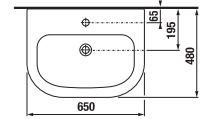

WASHBASINS / DEEP BY JIKA DESIGN LINE /

WASHBASIN DEEP BY JIKA 65 CM

Article number	Description	yyy: 104
H8126140001041	washbasin 65 cm	X
H8196110000001	siphon cover with installation kit (art. nr.: H8900130000001)	

Optional:

H8903490000001	installation kit for washbasins
H3747100040001	washbasin siphon Mio 5/4" – 32 mm, brass, chrome
H8942490000001	siphon, chromed ABS, height-adjustable from 175 to 270 mm, high of water seal 75 mm, flow-rate capacity of 45 l, with decorative rings (can also be used without decorative rings)

VANITY UNIT FOR WASHBASIN DEEP BY JIKA 65 CM

Article number	Description	Colour		
		white	ash	golden oak
H4541344345001	vanity unit for washbasin 65 cm, 1 drawer, rounded front	X		
H4541344343401	vanity unit for washbasin 65 cm, 1 drawer, rounded front		X	
H4541344343411	vanity unit for washbasin 65 cm, 1 drawer, rounded front			X

TALL CABINET DEEP BY JIKA

Article number	Description	Colour		
		white	ash	golden oak
H4541514345001	tall cabinet, wallhung, left door	X		
H4541514343401	tall cabinet, wallhung, left door		X	
H4541514343411	tall cabinet, wallhung, left door			X
H4541524345001	tall cabinet, wallhung, right door	X		
H4541524343401	tall cabinet, wallhung, right door		X	
H4541524343411	tall cabinet, wallhung, right door			X