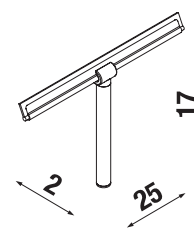

SHOWER SCREENS, ENCLOSURES, DOORS AND TRAYS /

EXTENSION PROFILE LYRA PLUS

Article number	Description
H2913880000141	extension profile

RECOMMENDED

H2947100040001

H2947110040001

H2947120040001

Article number	Description
H2947100040001	glass wiper, chrome
H2947110040001	glass wiper with enclosure-hung holder, chrome
H2947120040001	glass wiper with wallhung holder, chrome