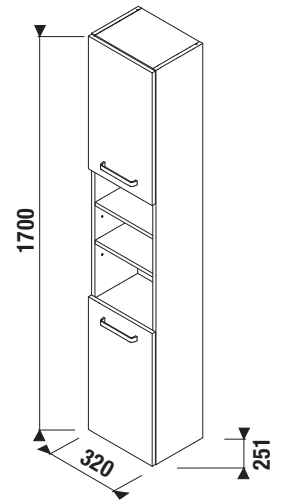

Article number	Description	Colour white/ semi-gloss front
H43J3822303001	tall cabinet, 2 doors left/right, 6 shelves	x