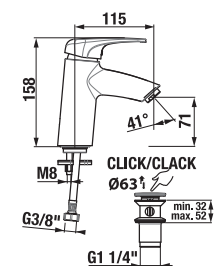

Article number	Description
H3111U80041201	single lever basin mixer, fixed spout 115 mm, without waste, flow rate 5,7 l/min, chrome
H3111U80041291	single lever basin mixer, medical handle, fixed spout 115 mm, without waste, flow rate 5,7 l/min, chrome
H3111U80041241	single lever basin mixer, fixed spout 115 mm, with click-clack waste, flow rate 5,7 l/min, chrome

Optional:
H3917100040001 Click-clack basin waste, 5/4", chrome

We recommend combining it with the siphon, see. page 61.