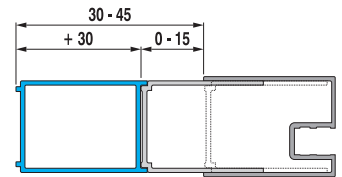

Article number	Description
H2912480000151	The extension moulding for shower enclosures and shower doors can be used to extend the integral mouldings of the shower enclosure/door