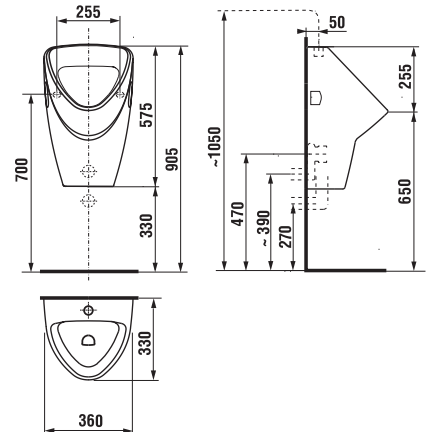

Article number	Description
H8402010000001	siphonic urinal Livo
Optional:	
H8925360008901	installation kit Livo with white covers
H8925360008911	installation kit Livo with chrome-plated covers
H8920030000001	siphon, horizontal/vertical outlet
H8910620000001	Livo urinal strainer

**RECOMMENDED TO BE
COMBINED WITH SUITABLE
CONCEALED MODULE
FOR URINALS**

PAGE 133