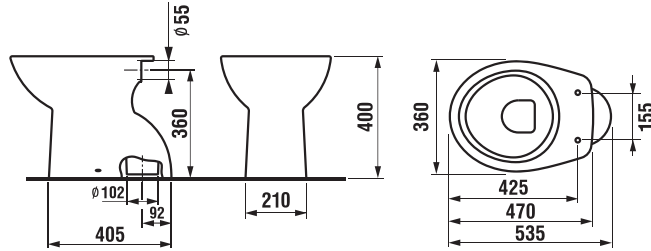

Optional:

H8932740000001	duroplast seat and cover Zeta, plastic hinges, adjustable length
H8932710000001	thermoplast seat and cover Zeta, plastic hinges, adjustable length of 400–440 mm
H8932710000637	thermoplast seat Zeta, steel hinges (NOTE: limited length adjustability of 407–425 mm).
H8929990000001	installation kit for WC
H8933703000001	duroplast seat and cover, plastic hinges

FLOORSTANDING WC PLUS WITH HORIZONTAL OUTLET ZETA PLUS