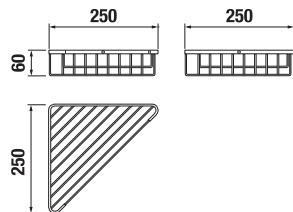

CORNER GRATED CONTAINER **GENERIC**

Article number	Description
H3853D30042301	wired container, corner, 250x250 mm, chrome