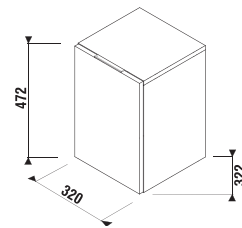

Article number	Description	Colour	
		white/ glossy front	oak
H43J4201105001	small cabinet, 1 door (left hinged), 1 glass shelf	x	
H43J4201105191	small cabinet, 1 door (left hinged), 1 glass shelf		x
H43J4201205001	small cabinet, 1 door (right hinged), 1 glass shelf	x	
H43J4201205191	small cabinet, 1 door (right hinged), 1 glass shelf		x