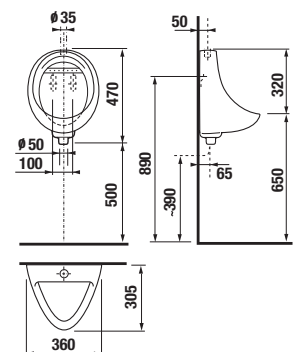

Article number	Description
H844100004401	Korint urinal with siphon (art. no.: H8944000000001)
Optional:	
H8992100000001	installation kit for urinal

**RECOMMENDED TO BE
COMBINED WITH SUITABLE
CONCEALED MODULE
FOR URINALS**

PAGE 133