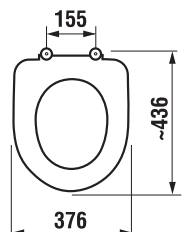

Article number	Description
H8932813000631	duroplast seat and cover Deep by Jika, steel hinges
H8932813000001	duroplast seat and cover Deep by Jika, plastic hinges
H8932823000001	duroplast seat without cover, plastic hinges
H8932823000631	duroplast seat without cover, steel hinges, only in white colour
H8932843000001	duroplast seat and cover Deep by Jika, with lowering system Slowclose, steel hinges