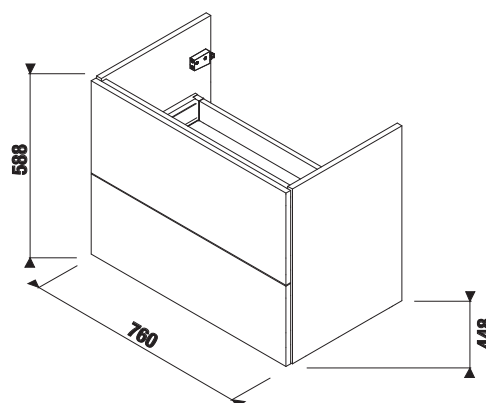

BATHROOM FURNITURE / MIO-N DESIGN LINE /

NEW

MIO-N UNDER WASHTOP VANITY UNIT 61 AND 76 CM

Article number	Description	Colour	
		white/glossy front	ash
H41J7154015001	under washtop vanity unit 61 cm, 2 drawers	x	
H41J7154013421	under washtop vanity unit 61 cm, 2 drawers		x
H41J7164015001	under washtop vanity unit 76 cm, 2 drawers	x	
H41J7164013421	under washtop vanity unit 76 cm, 2 drawers		x

Optional:

H8942460000001 space-saving siphon, distance between the corner valves is 200 mm, DN40

Combine these vanity units with Mio-N washtops H46J712 or H46J713.

MEDIUM CABINET MIO-N

Article number	Description	Colour	
		white/glossy front	ash
H43J7111305001	medium cabinet, 1 door left/right, 2 glass shelves	x	
H43J7111303421	medium cabinet, 1 door left/right, 2 glass shelves		x