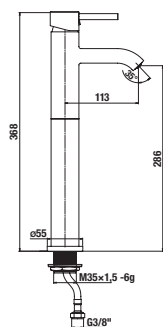

Article number	Description
H3112F80041201	single lever basin mixer, „XL“ high rise, fixed spout 115 mm, without waste, flow rate 5 l/min, chrome

Optional:	
H3747100040001	washbasin siphon Mio 5/4" - 32 mm, brass, chrome
H3917100040001	Click-clack basin waste, 5/4", chrome