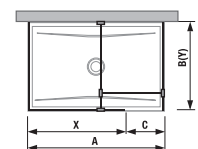

SHOWER SCREENS, ENCLOSURES, DOORS AND TRAYS /

GLASS WALL PURE SIDE-MOUNTED, INCL. SHORT GLASS 70, 80 CM

Article number	Description
H2684210026681	glass wall, side-mounted 700 mm, for shower trays 1200×800 mm, 1200×900 mm, 1300×800 mm and 1300×900 mm, JIKA perla GLASS finish, incl. short glass, moulding to join two glass panes, side moulding and a bracket
H2684220026681	glass wall, side-mounted 800 mm for shower trays 1400×800 mm and 1400×900 mm, JIKA perla GLASS finish, incl. short glass, moulding to join two glass panes, side moulding and a bracket

Article number	Glass dimensions (mm)			Shower tray dimensions (mm)		Entrance dimensions (mm)
	X	Y	V	A	B	C
H268421	697	200	2000	1200/1300	800/900	503/603
H268422	797	200	2000	1400	800/900	603

GLASS WALL PURE SIDE-MOUNTED, INCL. SHORT GLASS 120, 130, 140 CM

Article number	Description
H2674260026681	glass wall, side-mounted 1200 mm, for shower trays 1200×800 mm and 1200×900 mm, JIKA perla GLASS finish, incl. short glass, moulding to join two glass panes, side moulding and a bracket
H2674270026681	glass wall, side-mounted 1300 mm, for shower trays 1300×800 mm and 1300×900 mm, JIKA perla GLASS finish, incl. short glass, moulding to join two glass panes, side moulding and a bracket
H2674280026681	glass wall, side-mounted 1400 mm, for shower trays 1400×800 mm and 1400×900 mm, JIKA perla GLASS finish, incl. short glass, moulding to join two glass panes, side moulding and a bracket

Article number	Glass dimensions (mm)			Shower tray dimensions (mm)		Entrance dimensions (mm)
	X	Y	V	A	B	C
H267426	1200	200	2000	1200	800/900	600/700
H267427	1300	200	2000	1300	800/900	600/700
H267428	1400	200	2000	1400	800/900	600/700

GLASS WALL/WALK IN PURE CORNER VERSION