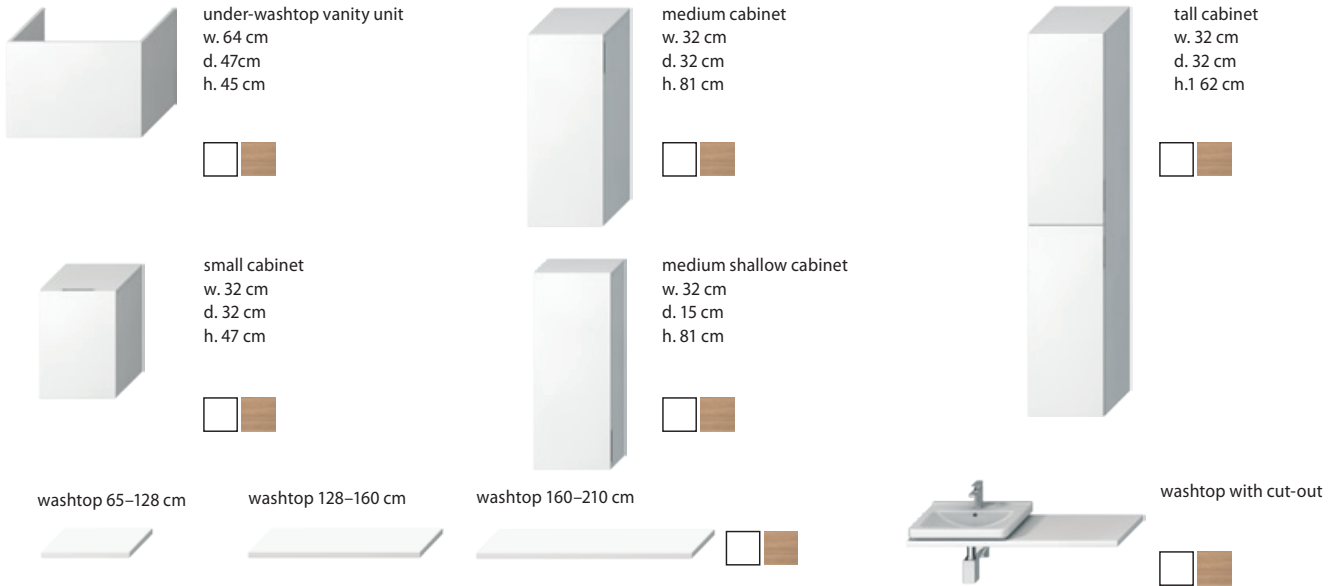

OVERVIEW / BATHROOM FURNITURE / BY DESIGN LINES /

CUBITO PURE

MIO-N