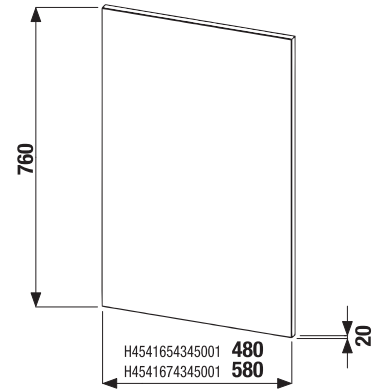

Article number	Description
H4541654345001	mirror 50 cm on board
H4541674345001	mirror 60 cm on board