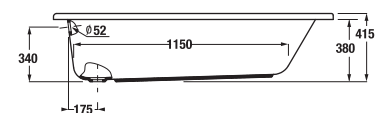

BATHTUBS AND BATH SCREENS /

BATH SCREEN TIGO 1 PIECE STRAIGHT

Bath screen 600 mm left/right, 1-piece, polished silver profile, 6 mm thick transparent glass with JIKA perla Glass finish.

Article number	Width (mm)	Height (mm)	Thickness (mm)	Glass design
H2562140026681*	600	1500	6	transparent glass

* article number changed 06/2021

Product available from the 3rd quarter of 2021.

JIKA perla GLASS

ACRYLIC BATHTUB LYRA

Areas shown in this colour are not recommended for placing a bathtub outlet or a bathtub mixer outlet.

These areas are recommended for placing a bathtub outlet or a bathtub mixer outlet.

E = edge width of bathtub

Article number	Description	Capacity
H2298390000001	bathtub 1 500 × 700 mm, including support feet	124 l
H2308390000001	bathtub 1 600 × 700 mm, including support feet	159 l
H2288390000001	bathtub 1 600 × 750 mm, including support feet	170 l
H2318390000001	bathtub 1 700 × 700 mm, including support feet	178 l
H2328390000001	bathtub 1 700 × 750 mm, including support feet	180 l

Optional:

H2968320000001	front panel 1 700 × 560 mm
H2968310000001	front panel 1 600 × 560 mm
H2968300000001	front panel 1 500 × 500 mm
H2968370000001	side panel 750 × 560 mm
H2968360000001	side panel 700 × 560 mm
H2968380000001	side panel 700 × 500 mm
H2948150040001	automatic overflow including siphon 40/50 mm, length 550 mm, plastic body of overflow
H2948160040001	automatic overflow including siphon 40/50 mm, length 550 mm, brass body of overflow
H2948170040001	automatic overflow with inlet, including siphon 40/50 mm, length 550 mm, plastic body of overflow
H2948180040001	automatic overflow with inlet, including siphon 40/50 mm, length 550 mm, brass body of overflow

For pictures and technical charts of bathtub overflows, please see page 196.

Dimension