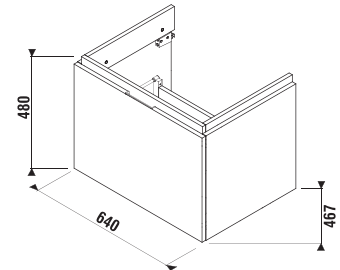

## VANITY UNIT FOR WASHBASIN CUBITO 65 CM

white/glossy front

oak

| Article number | Description                                       | Colour             |     |
|----------------|---|--------------------|-----|
|                |   | white/glossy front | oak |
| H40J4243015001 | vanity unit for washbasin 65 cm H810424, 1 drawer | x                  |     |
| H40J4243015191 | vanity unit for washbasin 65 cm H810424, 1 drawer |                    | x   |