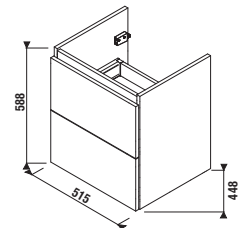

WASHBASINS / MIO-N DESIGN LINE /

WASHBASIN MIO-N 55 CM

JIKA•perla

Article number	Description	yyy: 104
H812712xxx1041	washbasin 55 cm	x
Optional:		
H8903490000001	installation kit for washbasins	
H8942460000001	space-saving siphon, distance between the corner valves is 200 mm, DN40	
H3747100040001	washbasin siphon Mio 5/4" – 32 mm, brass, chrome	

VANITY UNIT FOR WASHBASIN MIO-N 55 CM

white/glossy front

ash

Article number	Description	Colour	
		white/glossy front	ash
H40J7134015001	vanity unit for washbasin 55x45 cm H812712, 2 drawers	x	
H40J7134013421	vanity unit for washbasin 55x45 cm H812712, 2 drawers		x
Optional:			
H4944021760001	Cube legs for wall mounted sink cabinets, chrome, 1 pair, 240 mm		

Please combine these vanity units with the space-saving JIKA siphon H8942460000001.
NOTE: the spacing for corner valves in this case must be 200 mm.

WASHBASIN MIO-N 60 CM

JIKA•perla

Article number	Description	yyy: 104
H812713xxx1041	washbasin 60 cm	x
Optional:		
H8903490000001	installation kit for washbasins	
H8942460000001	space-saving siphon, distance between the corner valves is 200 mm, DN40	
H3747100040001	washbasin siphon Mio 5/4" – 32 mm, brass, chrome	

VANITY UNIT FOR WASHBASIN MIO-N 60 CM

white/glossy front

ash

Article number	Description	Colour	
		white/glossy front	ash
H40J7144015001	vanity unit for washbasin 60x45 cm H812713, 2 drawers	x	
H40J7144013421	vanity unit for washbasin 60x45 cm H812713, 2 drawers		x
Optional:			
H4944021760001	Cube legs for wall mounted sink cabinets, chrome, 1 pair, 240 mm		

Please combine these vanity units with the space-saving JIKA siphon H8942460000001.
NOTE: the spacing for corner valves in this case must be 200 mm.