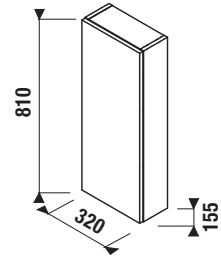

Article number	Description	Colour	
		white/glossy front	ash
H43J7141305001	medium shallow cabinet, 1 door left/right, 2 glass shelves	x	
H43J7141303421	medium shallow cabinet, 1 door left/right, 2 glass shelves		x