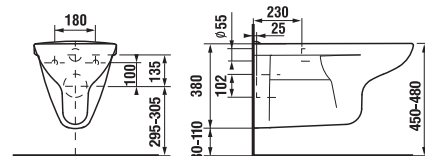

* Installation height of bathroom equipment must correspond to current guidelines for barrier-free use for buildings in the given country.

WE RECOMMEND COMBINING WITH

PAGE 133

In order to combine an enlarged wallhung WC Deep by Jika H820642 with a concealed toilet module Handicap System, it is necessary to use an extension mounting kit, numbered H8901100000001.

Wallhung H820642 is compatible with pneumatic set H895643.