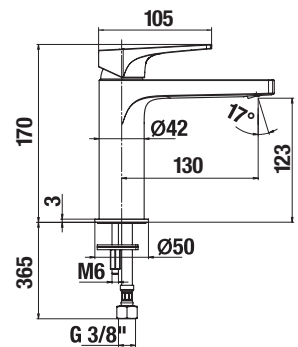

FAUCETS AND SHOWER ACCESSORIES /

WASHBASIN FAUCET CUBITO-N

Article number	Description
H3111X10041141	single lever basin mixer, fixed spout 110 mm, with click-clack waste, adjustable flow, flow rate 5 l/min, chrome
H3111X10041101	single lever basin mixer, fixed spout 110 mm, without waste, adjustable flow, flow rate 5 l/min, chrome

Optional:

H3917100040001	Click-clack basin waste, 5/4", chrome
H3747100040001	washbasin siphon Mio 5/4" – 32 mm, brass, chrome

WASHBASIN FAUCET CUBITO-N „L“

Article number	Description
H3111X10041241	single lever basin mixer, „L“, fixed spout 130 mm, with click-clack waste, adjustable flow, flow rate 5 l/min, chrome
H3111X10041201	single lever basin mixer, „L“, fixed spout 130 mm, without waste, adjustable flow, flow rate 5 l/min, chrome

Optional:

H3917100040001	Click-clack basin waste, 5/4", chrome
H3747100040001	washbasin siphon Mio 5/4" – 32 mm, brass, chrome

WASHBASIN FAUCET CUBITO-N „XL“

Article number	Description
H3111X80041101	single lever basin mixer, „XL“ high rise, fixed spout 130 mm, without waste, adjustable flow, flow rate 5 l/min, chrome

Optional:

H3917100040001	Click-clack basin waste, 5/4", chrome
H3747100040001	washbasin siphon Mio 5/4" – 32 mm, brass, chrome

SINK FAUCET CUBITO-N

Article number	Description
H3511X10042601	single lever sink mixer, deck mounted, high swivel spout, chrome

This faucet can also be used for washbasin bowls.