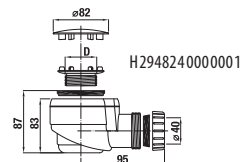

SHOWER SCREENS, ENCLOSURES, DOORS AND TRAYS /

Benefits of acrylic shower trays Deep by Jika

- Extended five-year warranty
- Made of 100% acrylic
- On-floor and drop-in version
- Antislip surface
- Good insulation properties
- Warm surface
- Colour stability
- Easy maintenance

Combination with JIKA shower enclosures and doors is recommended (Cubito Pure, Lyra plus).

SQUARE ACRYLIC SHOWER TRAY DEEP BY JIKA

Article number	Description
H2118210000001	square shower tray, on-floor, 800 × 800 mm, white
H2118220000001	square shower tray, on-floor, 900 × 900 mm, white
H2118310000001	square shower tray, drop-in, 800 × 800 mm, white
H2118320000001	square shower tray, drop-in, 900 × 900 mm, white

Optional:

H2948240000001	siphon for shower trays 50/40 mm, stainless steel cover with Jika logo; flowrate of 39 l/min
H2955560000001	Laufen feet for acrylic shower trays

CORNER ACRYLIC SHOWER TRAY DEEP BY JIKA

Article number	Description
H2138210000001	corner shower tray, on-floor, 800 × 800 mm, radius 550 mm, white
H2138220000001	corner shower tray, on-floor, 900 × 900 mm, radius 550 mm, white

Optional:

H2948240000001	siphon for shower trays 50/40 mm, stainless steel cover with Jika logo; flowrate of 39 l/min
H2955560000001	Laufen feet for acrylic shower trays

100% acrylic

made in EU

Antislip

You will not slip in your shower tray thanks to the special anti-slip surface.