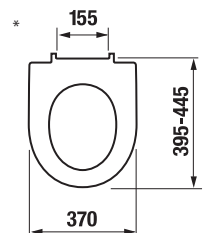

WC COMBINATIONS, FLOORSTANDING WCs AND BIDETS /

WC COMBINATION TIGO

Article number	Description	Water inlet
H8242160000001	WC pan, back to wall model, Vario outlet, uses 3/4.5 l in one flush, (recommended with tank H828212)	x
H8282120007411	WC cistern, water inlet on the side, incl. an element against the formation of condensation	x
H8242160002311	WC pan, back to wall model, Vario outlet, uses 3/4.5 l in one flush, (recommended with tank H828213)	x
H8282130007421	WC cistern, bottom water inlet, without element against the formation of condensation	x
Optional:		
H8903840000631	duroplast seat and cover, fast-clamping, steel hinges	
H8903850000631	duroplast seat and cover, fast-clamping, Slowclose, steel hinges	
H8933843000631	duroplast seat and cover, steel hinges	
H8990250000001	Laufen outlet elbow for distances 220–305 mm, vertical	
Spare parts:		
H8282120000001	WC cistern, water inlet on the side, without element against the formation of condensation	
H8282130000001	WC cistern, water bottom on the side, without element against the formation of condensation	
H8282140000001	cover to cistern	
H8974850000001	plastic element against the formation of condensation	
AH0000100R	outlet valve Dual Flush	
H8913530000001	inlet valve side 3/8", white	
H8913540000001	inlet valve bottom 1/2", white	
H8913630000001	push button	
H8917530000001	installation kit for standing toilets and bidets with concealed mounting	
H8941710000001	gasket	

SEAT AND COVER TIGO

Article number	Description
H8933843000631	duroplast seat and cover, steel hinges

DUROPLAST SEAT AND COVER LYRA PLUS