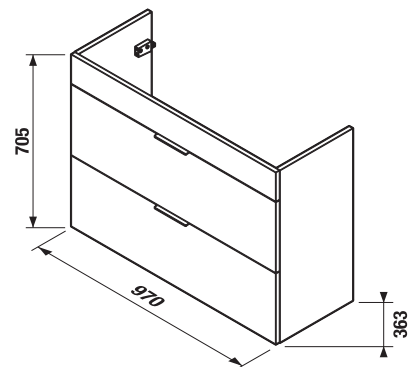

Article number	Description	Colour	
		white	ash
H40J2164015001	vanity unit for washbasin 100 cm H812219, 2 drawers	x	
H40J2164015141	vanity unit for washbasin 100 cm H812219, 2 drawers		x
H8942460000001	space-saving siphon, distance between the corner valves is 200 mm, DN40		
H4944010390001	feet, chrome-plated, 106-116 mm (1 pair)		

SHELF UNDER THE WASHBASIN TIGO

Article number	Description	Shelf colour	Price
H46J2101005001	shelf under the washbasin 65 cm, incl. 2 consoles	white	37.5 €
H46J2111005001	shelf under the washbasin 80 cm, incl. 3 consoles		42.2 €
H46J2121005001	shelf under the washbasin 100 cm, incl. 3 consoles		47.9 €

The shelf below the washbasin is supported by hidden consoles that are included in the package.