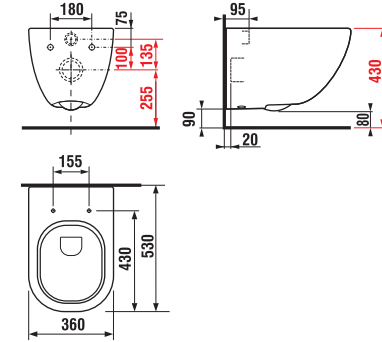

WALLHUNG WCs AND BIDETS /

WALLHUNG WC MIO RIMLESS

Article number	Description
H820714xxx0001	wallhung WC rimless, washdown 4,5 / 3l (Easyfit installation kit included)

Optional:

H8917100000631	duroplast WC seat and cover (suitable for H820712, H820714 WC, stainless steel clamps, removable)
H8917110000631	duroplast WC seat and cover (suitable for H820712, H8207144 WC, stainless steel clamps, removable, Slowclose system)
H8929920000001	Laufen levelling tape
H8926950000001	Laufen noise damper kit
H8946140000001	Laufen leveling paste

The correct setting for the valve in the concealed module is a flushing volume of 4,5 / 3 liters.

WE RECOMMEND COMBINING WITH

PAGE 133

Please mind the connection height.

WALLHUNG WC MIO WITH CLOSED WATER RIM

Article number	Description
H820712xxx0001	wallhung WC with closed water rim, washdown 4,5/3l (Easyfit installation kit included)

Optional:

H8917100000631	duroplast WC seat and cover (suitable for H820712, H820714 WC, stainless steel clamps, removable)
H8917110000631	duroplast WC seat and cover (suitable for H820712, H8207144 WC, stainless steel clamps, removable, Slowclose system)
H8929920000001	Laufen levelling tape
H8926950000001	Laufen noise damper kit
H8946140000001	Laufen leveling paste

WE RECOMMEND COMBINING WITH

PAGE 133

Please mind the connection height.

DUROPLAST SEAT AND COVER MIO

Article number	Description
H8917100000631	duroplast WC seat and cover (suitable for H820712, H820714 WC, stainless steel clamps, removable)
H8917110000631	duroplast WC seat and cover (suitable for H820712, H820714 WC, stainless steel clamps, removable, Slowclose system)

Spare parts: