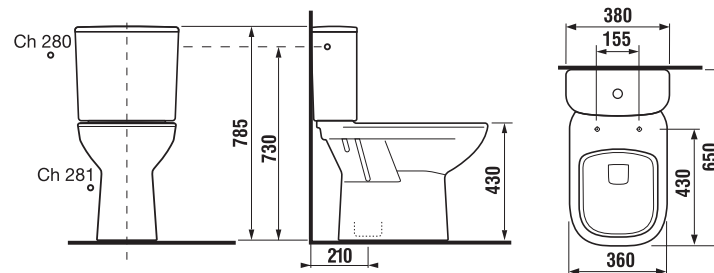

SEAT AND COVER DEEP BY JIKA

Article number	Description
H8936103000631	duroplast seat and cover Deep by Jika, removable, steel hinges
H8936113000631	duroplast seat and cover Deep by Jika, removable, steel hinges, Slowclose

Spare parts:	Description
H8916120000631	fast-clamping steel hinges for duroplast seat and cover Deep by Jika H893610/H893611
H8914250000001	bolt caps for duroplast seat and cover H893610/H893611