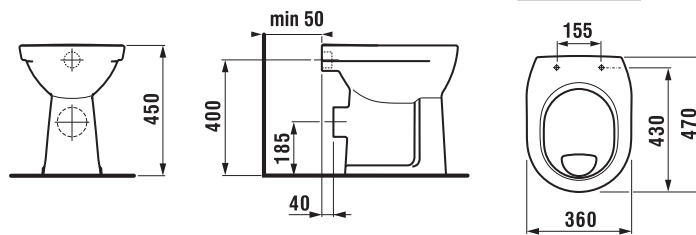

WC COMBINATIONS, FLOORSTANDING WCs AND BIDETS /

FREESTANDING WC WITH HORIZONTAL OUTLET LYRA PLUS

Article number	Description	Outlet
H8253860000001	freestanding WC, wash-out flushing, horizontal outlet, open water rim	→ x
Optional:		
H8929510000001	Laufen duroplast seat and cover, steel hinges	

FREESTANDING WC WITH VERTICAL OUTLET LYRA PLUS

Article number	Description	Outlet
H8253870000001	freestanding WC, wash-out flushing, vertical outlet, open water rim	↓ x
Optional:		
H8929510000001	Laufen duroplast seat and cover, steel hinges	

BIDET LYRA PLUS

Article number	Description
H8323810003041	bidet
Optional:	
H8929990000001	installation kit for bidet

Floorstanding WCs recommended to be combined with H893710, see page 163.