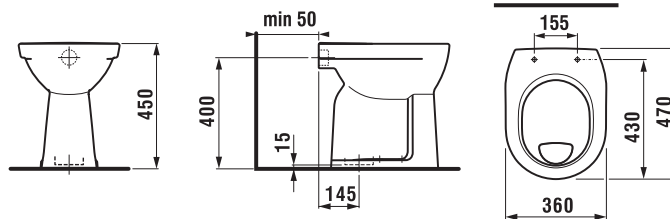

WC COMBINATIONS, FLOORSTANDING WCs AND BIDETS /

FREESTANDING WC WITH HORIZONTAL OUTLET LYRA PLUS

Article number	Description	Outlet
H8253860000001	freestanding WC, wash-out flushing, horizontal outlet, open water rim	→ x
Optional:		
H8929510000001	Laufen duroplast seat and cover, steel hinges	

FREESTANDING WC WITH VERTICAL OUTLET LYRA PLUS

Article number	Description	Outlet
H8253870000001	freestanding WC, wash-out flushing, vertical outlet, open water rim	↓ x
Optional:		
H8929510000001	Laufen duroplast seat and cover, steel hinges	

BIDET LYRA PLUS

Article number	Description
H8323810003041	bidet
Optional:	
H8929990000001	installation kit for bidet

Floorstanding WCs recommended to be combined with H893710, see page 163.