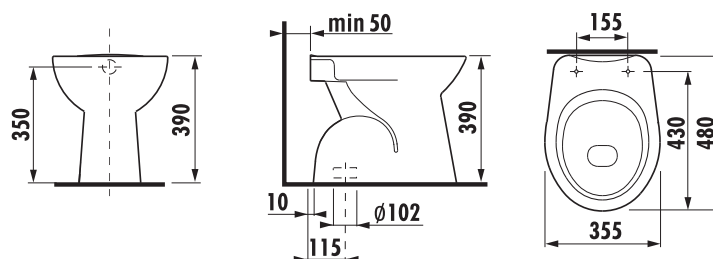

Floorstanding WCs recommended to be combined with H893710, see page 163.