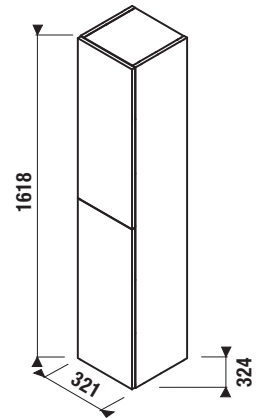

Article number	Description	Colour	
		white/glossy front	ash
H43J7122305001	tall cabinet, 1 door left/right, 5 shelves (1 fixed, 4 glass)	x	
H43J7122303421	tall cabinet, 1 door left/right, 5 shelves (1 fixed, 4 glass)		x