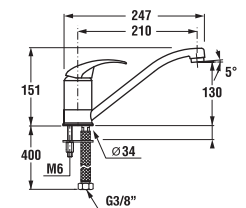

Article number	Description
H3112710040101	single lever sink mixer, deck mounted, low swivel spout 143 mm, chrome