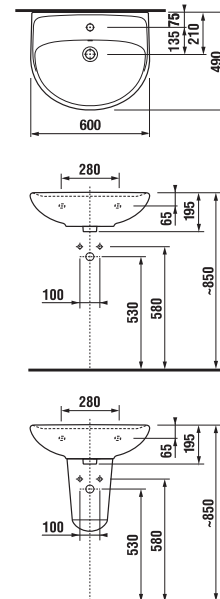

Optional:

H8903490000001	installation kit for washbasins
H8942490000001	siphon, chromed ABS, height-adjustable from 175 to 270 mm, high of water seal 75 mm, flow-rate capacity of 45 l, with decorative rings (can also be used without decorative rings).