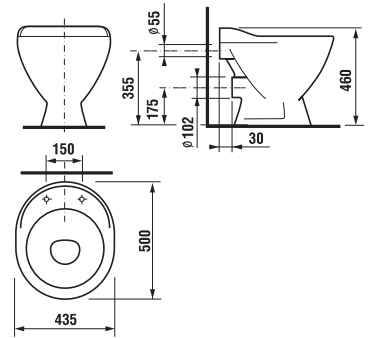

PROJECT PRODUCTS /

WASTE SINK MIRA

Article number	Description
H 8510460000001	Mira waste sink with folding plastic grid
Optional:	
H 8929990000001	installation kit
H 8977010000001	rubber insert - water supply sealing
H 8937100000001	plastic cistern for freestanding WCs, side cistern filling 3/8", Dual Flush 3/6 l

WALLHUNG WASTE SINK MIRA

Article number	Description
H 8510490000001	Mira wallhung waste sink with plastic grating
Optional:	
H 8903490008901	installation kit for closet and bidet with white cap, 1 pair
H 8903490008911	installation kit for closet and bidet with chrome cap, 1 pair
H 8936070000001	Concealed module Waste Sink System for wallhung Mira sink (H851049) with monoblock steelframe, designed for dry installation, floor and rear-wall anchoring, Single or Dual Flush button - angle valve with fixed water inlet through cistern wall - new outlet valve
H 8929920000001	Laufen levelling tape
H 8926950000001	Laufen noise damper kit
H 8946140000001	Laufen leveling paste

Each product must be ordered separately (utility sink, sink module and faucet).