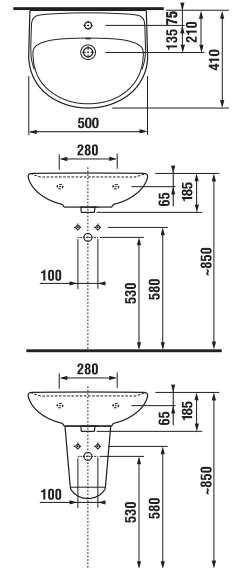

WASHBASINS / LYRA PLUS DESIGN LINE /

WASHBASIN LYRA PLUS 50 CM

MAGIC FIX

Article number	Description	yyy: 104	109
H814381000yyy1	washbasin 50 cm	X	X
H8193910000001	siphon cover with installation kit (art. no.: H8900130000001) only for washbasins 55, 60, 65 cm		

Optional:

H8903490000001	installation kit for washbasins
H8942490000001	siphon, chromed ABS, height-adjustable from 175 to 270 mm, high of water seal 75 mm, flow-rate capacity of 45 l, with decorative rings (can also be used without decorative rings).

WASHBASIN LYRA PLUS 55 CM

MAGIC FIX

Article number	Description	yyy: 104	109
H814382000yyy1	washbasin 55 cm	X	X
H8143820001043	washbasin 55 cm, packed in carton box	X	X
H8193910000001	siphon cover with installation kit (art. no.: H8900130000001) only for washbasins 55, 60, 65 cm		

Optional:

H8903490000001	installation kit for washbasins
H8942490000001	siphon, chromed ABS, height-adjustable from 175 to 270 mm, high of water seal 75 mm, flow-rate capacity of 45 l, with decorative rings (can also be used without decorative rings).

Article number	Description	yyy: 104	109
H814382000yyy1	washbasin 55 cm	X	X
H8143820001043	washbasin 55 cm	X	X
H814383000yyy1	washbasin 60 cm	X	X
H8143830001043	washbasin 60 cm	X	X
H814384000yyy1	washbasin 65 cm	X	X
H8199500000209	pedestal		

Optional:

H8903490000001	installation kit for washbasins
H8942490000001	siphon, chromed ABS, height-adjustable from 175 to 270 mm, high of water seal 75 mm, flow-rate capacity of 45 l, with decorative rings (can also be used without decorative rings).

	L	B	H
H814382000yyy1	550	450	195
H814383000yyy1	600	490	195
H814384000yyy1	650	520	195