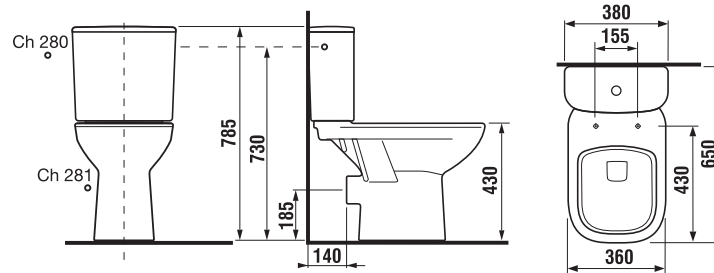

| Optional:      | Description   |
|----------------|---|
| H8936103000631 | duroplast seat and cover Deep by Jika, removable, steel hinges            |
| H8936113000631 | duroplast seat and cover Deep by Jika, removable, steel hinges, Slowclose |