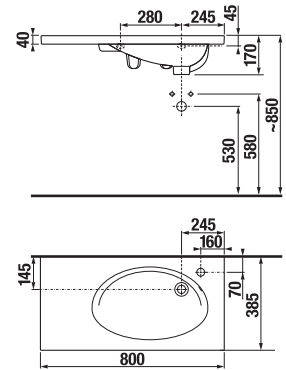

WASHBASINS / TIGO DESIGN LINE /

WASHBASIN TIGO 80 CM

Article number	Description	106
H8122180001061	washbasin 80 cm*	x

* leveling paste is included in the package

Optional:

H3812120040001	front-mounted towel rail for Tigo 80 cm washbasin, stainless steel
H3812140040001	side-mounted towel rail for Tigo washbasins, left/right, stainless steel
H3747100040001	washbasin siphon Mio 5/4" – 32 mm, brass, chrome

Front and side holders cannot be installed at the same time.