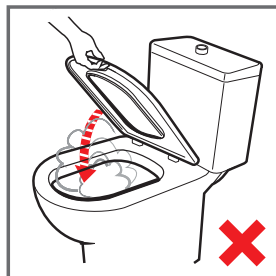

MAINTENANCE OF WC SURFACES