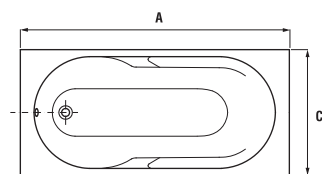

BATHTUBS AND BATH SCREENS /

BATH SCREEN TIGO 1 PIECE STRAIGHT

Bath screen 600 mm left/right, 1-piece, polished silver profile, 6 mm thick transparent glass with JIKA perla Glass finish.

Article number	Width (mm)	Height (mm)	Thickness (mm)	Glass design
H2562140026681*	600	1500	6	transparent glass

* article number changed 06/2021

Product available from the 3rd quarter of 2021.

JIKA perla GLASS

ACRYLIC BATHTUB LYRA

Areas shown in this colour are not recommended for placing a bathtub outlet or a bathtub mixer outlet.

These areas are recommended for placing a bathtub outlet or a bathtub mixer outlet.

E = edge width of bathtub

Article number	Description	Capacity
H2298390000001	bathtub 1 500 × 700 mm, including support feet	124 l
H2308390000001	bathtub 1 600 × 700 mm, including support feet	159 l
H2288390000001	bathtub 1 600 × 750 mm, including support feet	170 l
H2318390000001	bathtub 1 700 × 700 mm, including support feet	178 l
H2328390000001	bathtub 1 700 × 750 mm, including support feet	180 l

Optional:

H2968320000001	front panel 1 700 × 560 mm
H2968310000001	front panel 1 600 × 560 mm
H2968300000001	front panel 1 500 × 500 mm
H2968370000001	side panel 750 × 560 mm
H2968360000001	side panel 700 × 560 mm
H2968380000001	side panel 700 × 500 mm
H2948150040001	automatic overflow including siphon 40/50 mm, length 550 mm, plastic body of overflow
H2948160040001	automatic overflow including siphon 40/50 mm, length 550 mm, brass body of overflow
H2948170040001	automatic overflow with inlet, including siphon 40/50 mm, length 550 mm, plastic body of overflow
H2948180040001	automatic overflow with inlet, including siphon 40/50 mm, length 550 mm, brass body of overflow

For pictures and technical charts of bathtub overflows, please see page 196.

Dimension