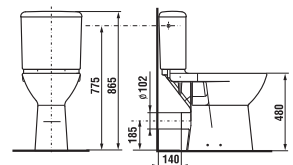

Barrier-free Deep by Jika bathroom offers not only a special-shaped washbasin, tilting mirror and Universum grab handles, but also a combined toilet with horizontal/vertical outlet, plus a wallhung Deep by Jika WC with its length extended to 70 cm, guaranteeing maximum load-carrying capacity of 400 kg. A thirty-year warranty is provided for various Universum grab rails! Our offer also includes the Handicap WC system, i.e. a module for wallhung grab rails.