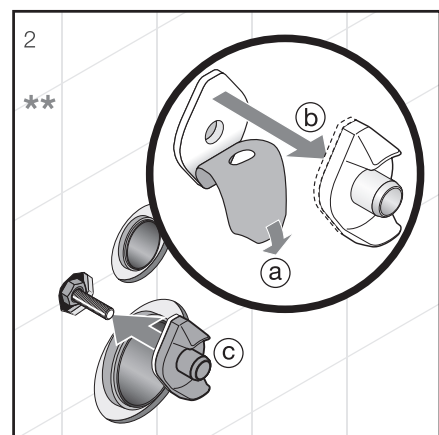

Installation with levelling tape **H8929920000001** and damper kit **H8926950000001**:

Installation Mio rimless