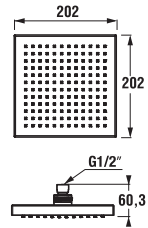

Article number H3674200040421 **Description** head shower, 250x250 mm, 1 function, chrome faceplate, chrome