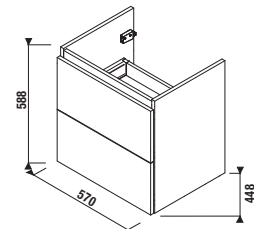

WASHBASINS / MIO-N DESIGN LINE /

WASHBASIN MIO-N 55 CM

JIKA•perla

Article number	Description	yyy: 104
H812712xxx1041	washbasin 55 cm	x
Optional:		
H8903490000001	installation kit for washbasins	
H8942460000001	space-saving siphon, distance between the corner valves is 200 mm, DN40	
H3747100040001	washbasin siphon Mio 5/4" – 32 mm, brass, chrome	

VANITY UNIT FOR WASHBASIN MIO-N 55 CM

white/glossy front

ash

Article number	Description	Colour	
		white/glossy front	ash
H40J7134015001	vanity unit for washbasin 55x45 cm H812712, 2 drawers	x	
H40J7134013421	vanity unit for washbasin 55x45 cm H812712, 2 drawers		x
Optional:			
H4944021760001	Cube legs for wall mounted sink cabinets, chrome, 1 pair, 240 mm		

Please combine these vanity units with the space-saving JIKA siphon H8942460000001.
NOTE: the spacing for corner valves in this case must be 200 mm.

WASHBASIN MIO-N 60 CM

JIKA•perla

Article number	Description	yyy: 104
H812713xxx1041	washbasin 60 cm	x
Optional:		
H8903490000001	installation kit for washbasins	
H8942460000001	space-saving siphon, distance between the corner valves is 200 mm, DN40	
H3747100040001	washbasin siphon Mio 5/4" – 32 mm, brass, chrome	

VANITY UNIT FOR WASHBASIN MIO-N 60 CM

white/glossy front

ash

Article number	Description	Colour	
		white/glossy front	ash
H40J7144015001	vanity unit for washbasin 60x45 cm H812713, 2 drawers	x	
H40J7144013421	vanity unit for washbasin 60x45 cm H812713, 2 drawers		x
Optional:			
H4944021760001	Cube legs for wall mounted sink cabinets, chrome, 1 pair, 240 mm		

Please combine these vanity units with the space-saving JIKA siphon H8942460000001.
NOTE: the spacing for corner valves in this case must be 200 mm.