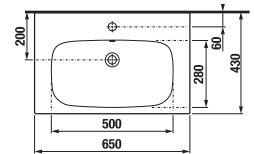

Article number	Description	Colour	
		white	ash
H41J6144023001	vanity unit with 2 drawers incl. washbasin 65 cm	x	
H41J6144025141	vanity unit with 2 drawers incl. washbasin 65 cm		x

Optional:	Price
H3747100040001	washbasin siphon Mio 5/4" – 32 mm, brass, chrome
H8942460000001	space-saving siphon, distance between the corner valves is 200 mm, DN40

Can be combined with furniture legs: H4944021760001

1+1 PACK
cabinet + washbasin
- Safe delivery
- Space-saving transport packaging
- Simple handling

NEW