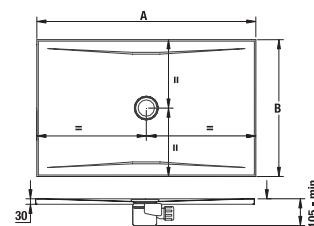

A	B
H216420	1200	800
H216422	1300	800
H216424	1400	800
H216421	1200	900
H216423	1300	900
H216425	1400	900

*Made-to-order product.

charge 000 - white
charge 600 - white Antislip
charge 016 - black
charge 616 - black Antislip

Pure shower trays are suitable for floor-level integration.