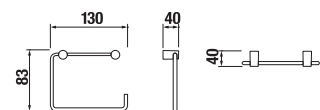

Article number	Description
H3843A20041001	toilet paper holder, without cover, chrome