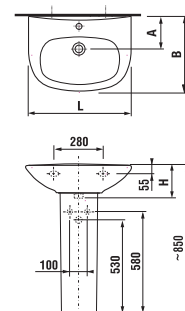

Article number	Description	yyy: 104	109
H810390000yyy1	washbasin 50 cm	X	X
H810391000yyy1	washbasin 55 cm	X	X
H810392000yyy1	washbasin 60 cm	X	X
H8199500000209	pedestal only for washbasins 50, 55, 60 cm		

Optional:

H8903490000001	installation kit for washbasins		
H8942490000001	siphon, chromed ABS, height-adjustable from 175 to 270 mm, high of water seal 75 mm, flow-rate capacity of 45 l, with decorative rings (can also be used without decorative rings).