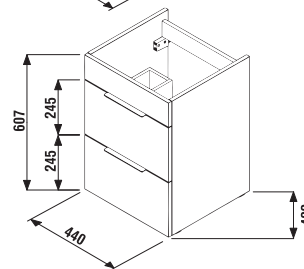

1. **1+1 PACK**
   cabinet + washbasin
2. Safe delivery
   - Space-saving transport packaging
   - Simple handling