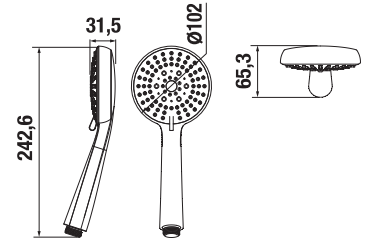

FAUCETS AND SHOWER ACCESSORIES /

RECOMMENDED SHOWER SETS RIO

Article number H3651R00043611 **Description** shower set (hand shower $\varnothing$ 100 mm, 3 functions, shower holder, shower hose 1700 mm), chrome

Article number H3651R00043731 **Description** shower set (hand shower $\varnothing$ 100 mm, 3 functions, sliding bar 700 mm, shower hose 1700 mm), chrome

Optional:
H3641X00048111 soap dish for sliding bar H3641X00043101, chrome

WASHBASIN OUTLET RIO

Article number H3701890041031 **Description** rotary basin waste, antivandal, 5/4", chrome

BIDET SHOWER SET RIO

Article number H3651R00041121 **Description** hygienic shower set (hand shower with stop valve, holder, shower hose 1200 mm)

Combine with concealed mixer.