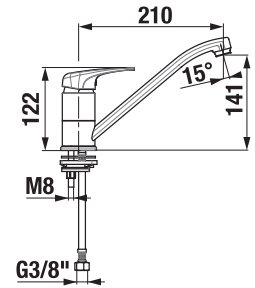

FAUCETS AND SHOWER ACCESSORIES /

SINK FAUCET WITH LOW SPOUT DEEP BY JIKA

Article number H3511U10042301 **Description** single lever sink mixer, deck mounted, low swivel spout 210 mm, chrome

SINK FAUCET WITH LOW SPOUT DEEP BY JIKA

Article number H3511U10042201 **Description** single lever sink mixer, deck mounted, low swivel spout 143 mm*, chrome

*valid while stocks last

SINK FAUCET WITH HIGH SPOUT DEEP BY JIKA

Article number H3511U10042601 **Description** single lever sink mixer, deck mounted, high swivel spout, chrome