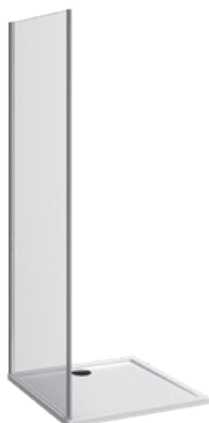

FIXED SHOWER SCREEN NION

* Available from 3rd quarter of 2021

Fixed shower screen 800, 900, 1000 mm, glossy silver-colour profile, 6mm transparent glass or arctic glass with special JIKA perla GLASS treatment, chromed handles.

Article number	Dimension (mm)	Height (mm)	Thickness (mm)	Glass design
H2972N10026681	800	1950	6	transparent
H2972N20026681	900	1950	6	transparent
H2972N30026681	1000	1950	6	transparent
H2972N10026661	800	1950	6	arctic
H2972N20026661	900	1950	6	arctic
H2972N30026661	1000	1950	6	arctic

charge 668 – transparent glass
charge 666 – arctic decor

Article number	Dimensional options (mm)		Dimension (mm) B
	A min	A max	
H2972N1	780	795	727
H2972N2	880	895	827
H2972N3	980	995	927

Expansion profile H2912480000151 cannot be used for a fixed wall.

A combination of fixed Nion screen and Nion shower doors is recommended.