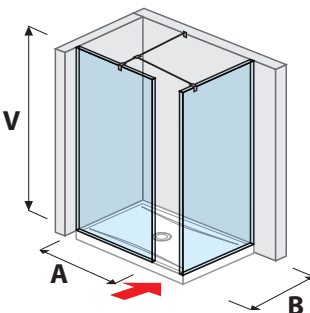

glass wall PURE side-mounted 70, 80 cm

| A     | B        | V      |
|-------|----------|--------|
| 70 cm | 80/90 cm | 200 cm |
| 80 cm | 80/90 cm | 200 cm |

glass wall PURE side-mounted 90, 100, 120, 130, 140 cm

glass wall PURE „L“ 120, 130, 140 x 80 cm | 120, 130, 140 x 90 cm

| A      | B        | V      |
|--------|----------|--------|
| 120 cm | 80/90 cm | 200 cm |
| 130 cm | 80/90 cm | 200 cm |
| 140 cm | 80/90 cm | 200 cm |

glass wall PURE incl. short glass 70, 80 cm

| A     | B        | V      |
|-------|----------|--------|
| 70 cm | 80/90 cm | 200 cm |
| 80 cm | 80/90 cm | 200 cm |

glass wall PURE incl. short glass 120, 130, 140 cm

| A      | B        | V      |
|--------|----------|--------|
| 120 cm | 80/90 cm | 200 cm |
| 130 cm | 80/90 cm | 200 cm |
| 140 cm | 80/90 cm | 200 cm |

glass wall/walk in PURE corner version for a shower trays  
70, 80 x 80 cm | 70, 80 x 90 cm