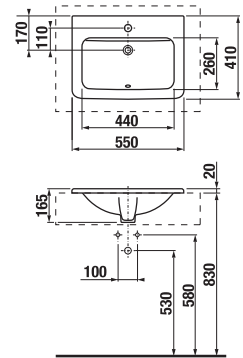

DROP-IN WASHBASINS / CUBITO PURE DESIGN LINE /

SMALL WASHBASIN CUBITO 45 CM

Article number	Description
H811422xxx1041	small washbasin 45 cm
Optional:	
H8903490000001	installation kit for washbasins
H3747100040001	washbasin siphon Mio 5/4" – 32 mm, chrome, brass
H3747300040001	washbasin siphon Cubito 5/4" – 32 mm, brass, chrome

VANITY UNIT FOR SMALL WASHBASIN CUBITO 45 CM

Article number	Description	Colour	
		white/glossy front	oak
H4014213015001	vanity unit for small washbasin 45x34 cm H811422, 1 drawer	x	
H4014213015191	vanity unit for small washbasin 45x34 cm H811422, 1 drawer		x

Please combine these vanity units with the space-saving JIKA siphon H8942460000001.
NOTE: the spacing for corner valves in this case must be 200 mm.

DROP-IN WASHBASIN CUBITO

Article number	Description
H817422xxx1041	drop-in washbasin 55 cm, 1 tap hole

ACCESSORIES /

WASHBASIN SIPHON

Article number	Description
H3747300040001	washbasin siphon Cubito 5/4" – 32 mm, brass, chrome
H3747100040001	washbasin siphon Mio 5/4" – 32 mm, brass, chrome

WASHBASIN SIPHON AND SPACE-SAVING SIPHON

Article number	Description
H8942460000001	space-saving siphon, distance between the corner valves is 200 mm, DN40
H8907320000001	plastic washbasin/urinal siphon