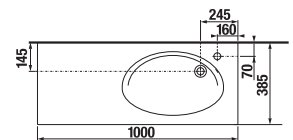

WASHBASINS / TIGO DESIGN LINE /

WASHBASIN TIGO 100 CM

Article number	Description	106
H8122190001061	asymmetric countertop washbasin 100 cm* (washbasin on the right side)	x

* leveling paste is included in the package

Optional:

H3812150040001	front-mounted towel rail for Tigo 100 cm washbasin, stainless steel
H3812140040001	side-mounted towel rail for Tigo washbasins, left/right, stainless steel
H3747100040001	washbasin siphon Mio 5/4" – 32 mm, brass, chrome

Front and side holders cannot be installed at the same time.