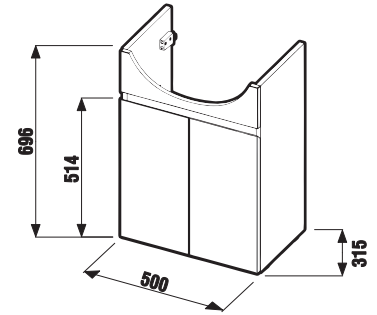

You can utilize every bit of space in your bathroom for your daily hygiene necessities. Ideal solutions include drawers of various sizes offered by some Lyra vanity units.