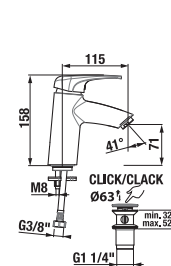

H3111W10045101

H3111U80041291