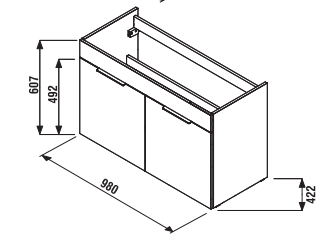

1. **1+1 PACK**
   cabinet + washbasin
2. Safe delivery
   - Space-saving transport packaging
   - Simple handling

The vanity unit is not available as a spare part.