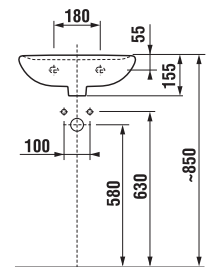

Article number	Description	yyy: 104	109
H815382000yyy1	small washbasin 45 cm	X	X