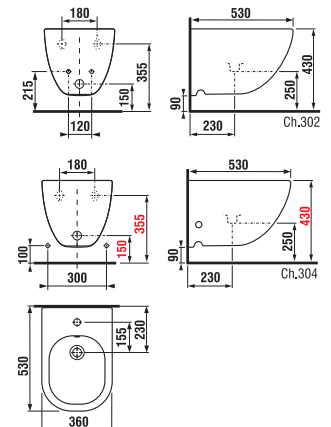

WALLHUNG WCs AND BIDETS /

WALLHUNG WC MIO RIMLESS

Article number	Description
H820714xxx0001	wallhung WC rimless, washdown 4,5 / 3l (Easyfit installation kit included)

Optional:

H8917100000631	duroplast WC seat and cover (suitable for H820712, H820714 WC, stainless steel clamps, removable)
H8917110000631	duroplast WC seat and cover (suitable for H820712, H8207144 WC, stainless steel clamps, removable, Slowclose system)
H8929920000001	Laufen levelling tape
H8926950000001	Laufen noise damper kit
H8946140000001	Laufen leveling paste

The correct setting for the valve in the concealed module is a flushing volume of 4,5 / 3 liters.

WE RECOMMEND COMBINING WITH

PAGE 133

Please mind the connection height.

WALLHUNG WC MIO WITH CLOSED WATER RIM

Article number	Description
H820712xxx0001	wallhung WC with closed water rim, washdown 4,5/3l (Easyfit installation kit included)

Optional:

H8917100000631	duroplast WC seat and cover (suitable for H820712, H820714 WC, stainless steel clamps, removable)
H8917110000631	duroplast WC seat and cover (suitable for H820712, H8207144 WC, stainless steel clamps, removable, Slowclose system)
H8929920000001	Laufen levelling tape
H8926950000001	Laufen noise damper kit
H8946140000001	Laufen leveling paste

WE RECOMMEND COMBINING WITH

PAGE 133

Please mind the connection height.

DUROPLAST SEAT AND COVER MIO

Article number	Description
H8917100000631	duroplast WC seat and cover (suitable for H820712, H820714 WC, stainless steel clamps, removable)
H8917110000631	duroplast WC seat and cover (suitable for H820712, H820714 WC, stainless steel clamps, removable, Slowclose system)

Spare parts: