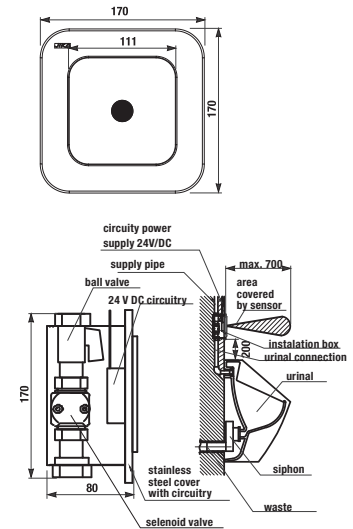

Product includes compression-moulded stainless steel cover with control circuits, plastic installation box with a solenoid valve, ball valve and brass screw connections.