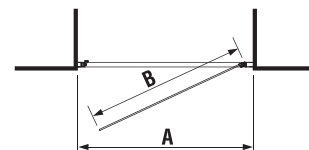

SHOWER SCREENS, ENCLOSURES, DOORS AND TRAYS /

NEW

SHOWER DOOR NION PIVOT

* Available from 3rd quarter of 2021

Single shower door 800, 900, 1000 mm, left/right, glossy silver-colour profile, 6mm transparent glass or arctic glass with special JIKA perla GLASS treatment, chromed handles.

Article number	Dimension (mm)	Height (mm)	Thickness (mm)	Glass design
H2542N10026681	800	1950	6	transparent
H2542N20026681	900	1950	6	transparent
H2542N30026681	1000	1950	6	transparent
H2542N10026661	800	1950	6	arctic
H2542N20026661	900	1950	6	arctic
H2542N30026661	1000	1950	6	arctic

charge 668 – transparent glass
charge 666 – arctic decor

Article number	Dimensional options (mm) to niche		Dimension (mm) B
	A min	A max	
H2542N1	765	795	672
H2542N2	865	895	772
H2542N3	965	995	872

NEW

DOUBLE-WING PIVOT SHOWER DOOR NION

* Available from 3rd quarter of 2021

Double-wing pivot shower door 800 and 900 mm, left/right, glossy silver-colour profile, 6mm transparent glass or arctic glass with special JIKA perla GLASS treatment, chromed handles.

Article number	Dimension (mm)	Height (mm)	Thickness (mm)	Glass design
H2562N10006681	800	1950	6	transparent
H2562N20006681	900	1950	6	transparent
H2562N10006661	800	1950	6	arctic
H2562N20006661	900	1950	6	arctic

charge 668 – transparent glass
charge 666 – arctic decor

Article number	Dimensional options (mm) to niche		Entrance width (mm) D	Dimension (mm) C
	A min	A max		
H2562N1	765	795	600	328
H2562N2	865	895	700	378

NEW

FIXED SHOWER SCREEN NION

* Available from 3rd quarter of 2021

Fixed shower screen 800, 900, 1000 mm, glossy silver-colour profile, 6mm transparent glass or arctic glass with special JIKA perla GLASS treatment, chromed handles.