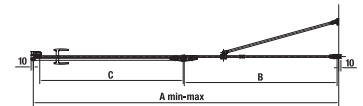

Shower doors with a single panel, 800–1200 mm, left/right, silver glossy profile, chrome hinges and handles, 8 mm transparent glass with Jika perla Glass finish.

Article number	Version	Dimension (mm)	Height (mm)	Thickness (mm)	Glass design
H2544200026681	left	800	1950	8	transparent
H2544210026681	right	800	1950	8	transparent
H2544220026681	left	900	1950	8	transparent
H2544230026681	right	900	1950	8	transparent
H2544240026681	left	1000	1950	8	transparent
H2544250026681	right	1000	1950<!--</tr--> <tr> <td>H2544260026681</td> <td>left</td> <td>1200</td> <td>1950</td> <td>8</td> <td>transparent</td> </tr> <tr> <td>H2544270026681</td> <td>right</td> <td>1200</td> <td>1950</td> <td>8</td> <td>transparent</td> </tr>		
H2544260026681	left	1200	1950	8	transparent
H2544270026681	right	1200	1950	8	transparent