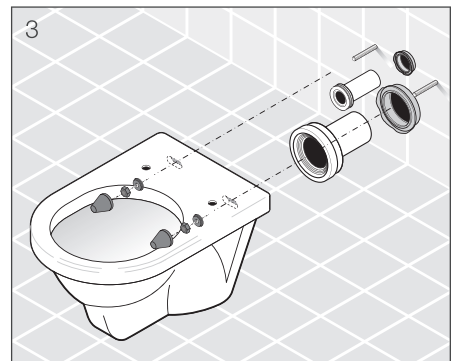

CONCEALED MODULES / BENEFITS /

BENEFITS OF JIKA CONCEALED MODULES

- Great quality and technology
- Modern push buttons with new design
- Easy installation and service
- Massive steel frames – WC and bidet stability tested for 400 kg load
- Extended 5-year guarantee, free service and support at the customer's premises within 5 days
- Special Antivandal push button for public spaces
- Special module for bathrooms in concrete panel buildings
- Silent operation
- Easy installation
- Quality materials, reliable design of mechanical parts, reliable water pipes
- The most silent inlet valve on the market, each piece tested for 10-bar load, rapid filling
- Plastic and silicone gaskets resistant to rotting
- Up-to-date push-button design, smooth and silent operation
- Extendable frames to accommodate a panel set and an assembly frame for auxiliary handles
- Broad choice of spare parts in stock
- Easy service accessibility, parts easily replaceable

Installation with levelling paste H894614000001:

* Liquid soap

** Apply levelling paste layer of 5-10 mm.

Install using levelling tape H892992000001 and H892695000001 damper kit:

Installation Mio rimless

Installation Mio rimless

You can find an installation video at www.youtube.com