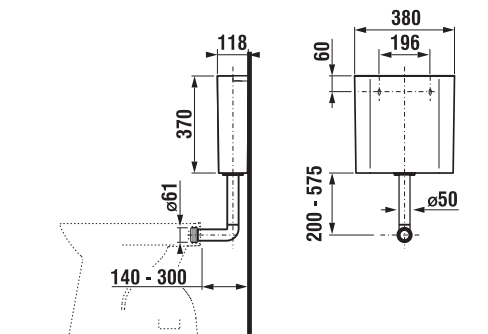

PLASTIC CISTERN FOR FREESTANDING WCs