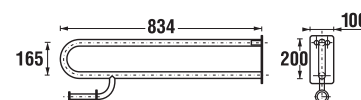

PROJECT AND OTHER PRODUCTS