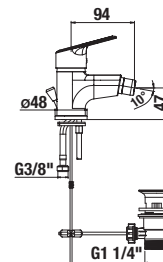

Article number	Description
H3412E10041171	single lever bidet mixer with plastic pop-up waste, chrome