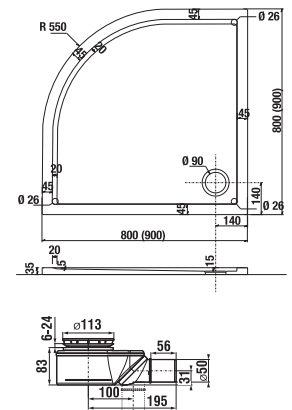

SHOWER SCREENS, ENCLOSURES, DOORS AND TRAYS /

SQUARE GELCOAT SHOWER TRAY PADANA

made in EU

Article number	Description
H2119310000001	square shower tray, 800 × 800 mm
H2119320000001	square shower tray, 900 × 900 mm

Padana shower trays are suitable for floor-level integration.

Padana trays are shallow; therefore we recommend H294230, siphon with increased flow rate of 54 l/min.

Optional:	
H2942300000001	siphon for shower trays, $\varnothing$ 90 mm, stainless cover $\varnothing$ 113 mm, flow rate of 54 l/min, including mounting fixtures
H8991030000001	expansion tape between shower tray and wall, 290 × 50 mm

CORNER GELCOAT SHOWER TRAY PADANA

made in EU

Article number	Description
H2119330000001	shower tray, quadrant, 900 × 900 mm, cast marble, radius 550 mm

Padana shower trays are suitable for floor-level integration.

Padana trays are shallow; therefore we recommend H294230, siphon with increased flow rate of 54 l/min.

Optional:	
H2942300000001	siphon for shower trays, $\varnothing$ 90 mm, stainless cover $\varnothing$ 113 mm, flow rate of 54 l/min, including mounting fixtures
H8991030000001	expansion tape between shower tray and wall, 290 × 50 mm