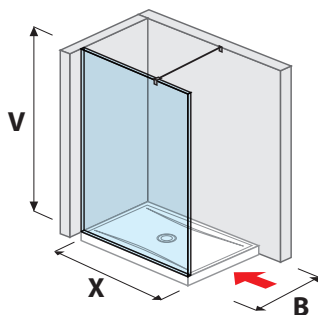

Article number	Description
H2694270026681	glass wall, side-mounted 900 mm, for shower tray 900×900 mm, JIKA perla GLASS finish, incl. side moulding and a bracket
H2694280026681	glass wall, side-mounted 1000 mm, for shower tray 1000×800 mm, JIKA perla GLASS finish, incl. side moulding and a bracket
H2674230026681	glass wall, side-mounted 1200 mm, for shower trays 1200×800 mm and 1200×900 mm, JIKA perla GLASS finish, incl. side moulding and a bracket
H2674240026681	glass wall, side-mounted 1300 mm, for shower trays 1300×800 mm and 1300×900 mm, JIKA perla GLASS finish, incl. side moulding and a bracket
H2674250026681	glass wall, side-mounted 1400 mm, for shower trays 1400×800mm and 1400×900 mm, JIKA perla GLASS finish, incl. side moulding and a bracket

Article number	Glass dimensions (mm)		Shower tray dimensions (mm)	
	X	V	A	B
H267423	1184	2000	1200	800/900
H267424	1284	2000	1300	800/900
H267425	1384	2000	1400	800/900
H269427	884	2000	900	900
H269428	984	2000	1000	800

GLASS WALL PURE „L“ 120, 130, 140 × 80 CM | 120, 130, 140 × 90 CM