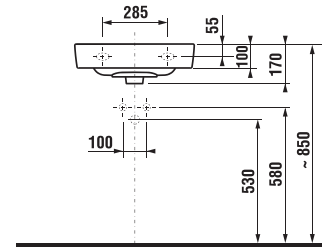

WASHBASINS / LYRA PLUS DESIGN LINE /

WASHBASIN LYRA PLUS 60 CM

Article number	Description	
H8103820001041	washbasin 60 cm	

Optional:

H8903490000001	installation kit for washbasins
H3747100040001	washbasin siphon Mio 5/4" – 32 mm, brass, chrome

VANITY UNIT FOR WASHBASIN LYRA PLUS VIVA 60 CM

Article number	Description	Colour white/ semi-gloss front
H40J3844023001	vanity unit with 2 drawers for washbasin 60 cm H810382	x

SMALL WASHBASIN LYRA PLUS 40 CM

Article number	Description	
H8153800001041	small washbasin 40 cm	

Optional:

H8903490000001	installation kit for washbasins
H8942490000001	siphon, chromed ABS, height-adjustable from 175 to 270 mm, high of water seal 75 mm, flow-rate capacity of 45 l, with decorative rings (can also be used without decorative rings)

VANITY UNIT FOR SMALL WASHBASIN LYRA PLUS VIVA 40 CM

Article number	Description	Colour white/ semi-gloss front
H40J3802003001	vanity unit with 1 door for small washbasin 40 cm H815380	x