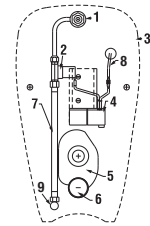

- 1 - water supply
- 2 - electromagnetic valve
- 3 - ceramic urinal
- 4 - electronics with a radar sensor for a 24 V power supply
- 5 - siphon
- 6 - drain pipe, Ø 50 mm
- 7 - interconnecting hoses
- 8 - a 24 V supply cable
- 9 - corner valve for the water supply

H891062

RECOMMENDED TO BE COMBINED WITH SUITABLE CONCEALED MODULE FOR URINALS

PAGE 133