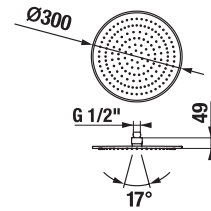

Article number H3671X10041301
Description head shower, 300x300 mm, 1 function, flow rate 12 l/min, polished stainless steel