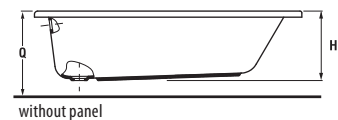

BATHTUBS AND BATH SCREENS /

BATH SCREEN TIGO 1 PIECE STRAIGHT

Bath screen 600 mm left/right, 1-piece, polished silver profile, 6 mm thick transparent glass with JIKA perla Glass finish.

Article number	Width (mm)	Height (mm)	Thickness (mm)	Glass design
H2562140026681*	600	1500	6	transparent glass

* article number changed 06/2021

Product available from the 3rd quarter of 2021.

JIKA perla GLASS

ACRYLIC BATHTUB LYRA

Areas shown in this colour are not recommended for placing a bathtub outlet or a bathtub mixer outlet.

These areas are recommended for placing a bathtub outlet or a bathtub mixer outlet.

E = edge width of bathtub

Article number	Description	Capacity
H2298390000001	bathtub 1 500 × 700 mm, including support feet	124 l
H2308390000001	bathtub 1 600 × 700 mm, including support feet	159 l
H2288390000001	bathtub 1 600 × 750 mm, including support feet	170 l
H2318390000001	bathtub 1 700 × 700 mm, including support feet	178 l
H2328390000001	bathtub 1 700 × 750 mm, including support feet	180 l

Optional:

H2968320000001	front panel 1 700 × 560 mm
H2968310000001	front panel 1 600 × 560 mm
H2968300000001	front panel 1 500 × 500 mm
H2968370000001	side panel 750 × 560 mm
H2968360000001	side panel 700 × 560 mm
H2968380000001	side panel 700 × 500 mm
H2948150040001	automatic overflow including siphon 40/50 mm, length 550 mm, plastic body of overflow
H2948160040001	automatic overflow including siphon 40/50 mm, length 550 mm, brass body of overflow
H2948170040001	automatic overflow with inlet, including siphon 40/50 mm, length 550 mm, plastic body of overflow
H2948180040001	automatic overflow with inlet, including siphon 40/50 mm, length 550 mm, brass body of overflow

For pictures and technical charts of bathtub overflows, please see page 196.

Dimension