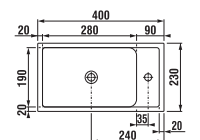

1+3 PACK
vanity unit + washbasin, mirror cabinet and illumination
- Safe delivery
- Space-saving transport packaging
- Simple handling

H47J730320001

Article number	Description	Colour			
		white/semi-gloss front	grey	dark oak	cherry
H4535121753001	vanity unit with 1 reversible door, incl. washbasin 40 × 23 cm, with tap hole on the right, mirror cabinet and lighting	x			
H4535121753011	vanity unit with 1 reversible door, incl. washbasin 40 × 23 cm, with tap hole on the right, mirror cabinet and lighting		x		
H4535121753021	vanity unit with 1 reversible door, incl. washbasin 40 × 23 cm, with tap hole on the right, mirror cabinet and lighting			x	
H4535121753081	vanity unit with 1 reversible door, incl. washbasin 40 × 23 cm, with tap hole on the right, mirror cabinet and lighting				x

Spare parts:
H47J730320001 Moonbox New lighting, LED, IP 44, 1×8W, 510 lm, 300×25×83 mm, for mounting on glass, plate and mirror cabinet

The vanity unit is not available as a spare part.

Benefits of bathroom furniture

PROJECT AND OTHER PRODUCTS