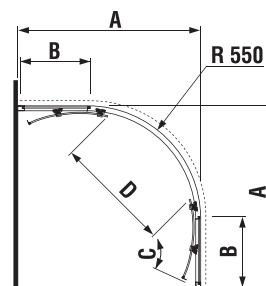

Cubito pure shower enclosures are compatible with JIKA shower trays.