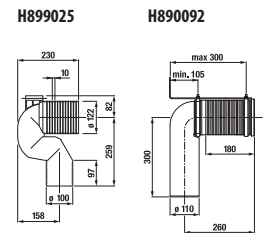

## SEAT AND COVER MIO

| Article number | Description  |
|----------------|--|
| H8927113000001 | duroplast seat and cover Mio, fast-clamping steel hinges |