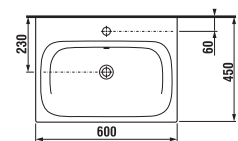

WASHBASINS / MIO-N DESIGN LINE /

WASHBASIN MIO-N 55 CM

JIKA•perla

Article number	Description	yyy: 104
H812712xxx1041	washbasin 55 cm	x
Optional:		
H8903490000001	installation kit for washbasins	
H8942460000001	space-saving siphon, distance between the corner valves is 200 mm, DN40	
H3747100040001	washbasin siphon Mio 5/4" – 32 mm, brass, chrome	

VANITY UNIT FOR WASHBASIN MIO-N 55 CM

white/glossy front

ash

Article number	Description	Colour	
		white/glossy front	ash
H40J7134015001	vanity unit for washbasin 55x45 cm H812712, 2 drawers	x	
H40J7134013421	vanity unit for washbasin 55x45 cm H812712, 2 drawers		x
Optional:			
H4944021760001	Cube legs for wall mounted sink cabinets, chrome, 1 pair, 240 mm		

Please combine these vanity units with the space-saving JIKA siphon H8942460000001.
NOTE: the spacing for corner valves in this case must be 200 mm.

WASHBASIN MIO-N 60 CM

JIKA•perla

Article number	Description	yyy: 104
H812713xxx1041	washbasin 60 cm	x
Optional:		
H8903490000001	installation kit for washbasins	
H8942460000001	space-saving siphon, distance between the corner valves is 200 mm, DN40	
H3747100040001	washbasin siphon Mio 5/4" – 32 mm, brass, chrome	

VANITY UNIT FOR WASHBASIN MIO-N 60 CM

white/glossy front

ash

Article number	Description	Colour	
		white/glossy front	ash
H40J7144015001	vanity unit for washbasin 60x45 cm H812713, 2 drawers	x	
H40J7144013421	vanity unit for washbasin 60x45 cm H812713, 2 drawers		x
Optional:			
H4944021760001	Cube legs for wall mounted sink cabinets, chrome, 1 pair, 240 mm		

Please combine these vanity units with the space-saving JIKA siphon H8942460000001.
NOTE: the spacing for corner valves in this case must be 200 mm.