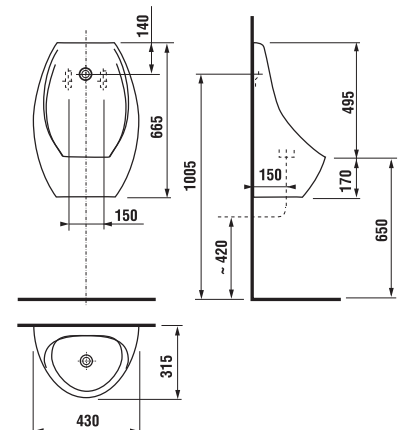

PROJECT AND OTHER PRODUCTS