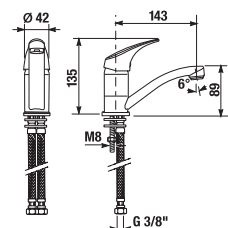

FAUCETS AND SHOWER ACCESSORIES /

Talas

Benefits

- Quality ceramic cartridges $\varnothing$ 35 mm
- Certified quality connection hoses made of stainless steel
- Wide range of shower accessories

for washbasin and sink faucets, the possibility of choosing an aerator with different flow rates

WASHBASIN FAUCET TALAS

Article number	Description
H3111N10041101	single lever basin mixer, without pop-up waste, chrome
H3111N10041111	single lever basin mixer, with plastic pop-up waste, chrome

Optional:
H3917100040001 Click-clack basin waste, 5/4", chrome

WALL MOUNTED WASHBASIN FAUCET TALAS

Article number	Description
H3111N70042201	single lever kitchen mixer, wall mounted, swivel spout 150 mm, chrome
H3111N70042301	single lever kitchen mixer, wall mounted, swivel spout 210 mm, chrome
H3111N70042401	single lever kitchen mixer, wall mounted, swivel spout 300 mm, chrome

Optional:
H3917100040001 Click-clack basin waste, 5/4", chrome

SINK FAUCET, LOW SPOUT TALAS

Article number	Description
H3511N10042201	single lever sink mixer, deck mounted, low swivel spout 143 mm, chrome