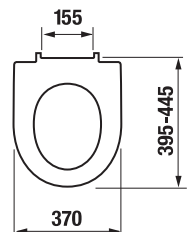

Spare parts:

Article number	Description
H8923840000001	Slowclose hinges for Lyra plus seat H8903850000631, spare part
H8923850000001	metal quick-release clamps for ceramics for Lyra plus H890384/H890385 seat mounting
H8923860000001	set of stops for Lyra plus H890384/H890385 seats