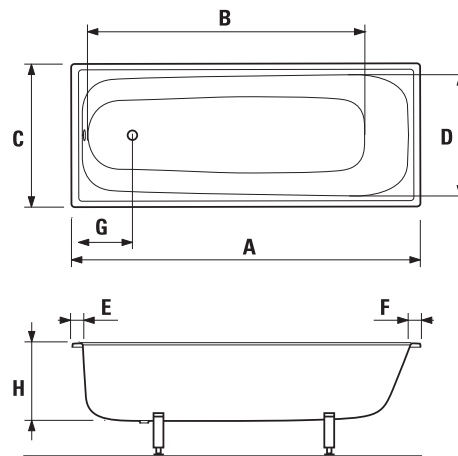

A	B	C	D	E	F	G	H
H234020	1200	805	700	570	70	65	285	375
H234030	1300	905	700	570	70	65	285	375
H234040	1400	1005	700	570	70	65	285	375
H234050	1500	1105	700	570	70	65	285	375
H234060	1600	1205	700	570	70	65	285	375
H234070	1700	1305	700	570	70	65	285	375

Steel bathtubs Riga cannot be combined with Cubito and Nion screens.

For pictures and technical charts of bathtub overflows, please see page 196.

STEEL BATHTUB RIGA MINI

Areas shown in this colour are not recommended for placing a bathtub outlet or a bathtub mixer outlet.

E = edge width of bathtub

Article number	Description	Capacity
H2340000000001	Riga mini 1 050 mm, sitting bath	120 l

Optional:

H2940000000001	metal feet for Riga mini	
H2948150040001	automatic overflow including siphon 40/50 mm, length 550 mm, plastic body of overflow	
H2948160040001	automatic overflow including siphon 40/50 mm, length 550 mm, brass body of overflow	
H2948170040001	automatic overflow with inlet, including siphon 40/50 mm, length 550 mm, plastic body of overflow	
H2948180040001	automatic overflow with inlet, including siphon 40/50 mm, length 550 mm, brass body of overflow