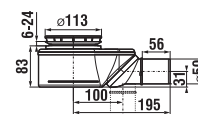

Pure shower trays can also be installed into a frame.

You can use the Laufen H2984410000001 installation frame for trays up to 1200 mm wide. For trays over a width of 1200 mm, you can use the Laufen H2984420000001 installation frame.