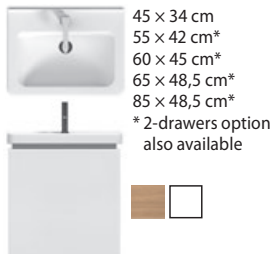

H811423

45 x 34 cm  
55 x 42 cm\*  
60 x 45 cm\*  
65 x 48,5 cm\*  
85 x 48,5 cm\*  
\* 2-drawers option also available

75 x 45 cm  
\* 2-drawers option also available

130 x 48,5 cm\*  
\* 4-drawers option also available