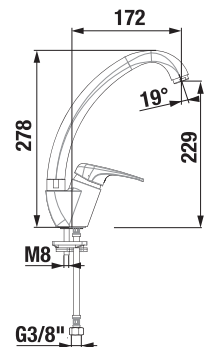

FAUCETS AND SHOWER ACCESSORIES /

SINK FAUCET WITH LOW SPOUT DEEP BY JIKA

Article number H3511U10042301 **Description** single lever sink mixer, deck mounted, low swivel spout 210 mm, chrome

SINK FAUCET WITH LOW SPOUT DEEP BY JIKA

Article number H3511U10042201 **Description** single lever sink mixer, deck mounted, low swivel spout 143 mm*, chrome

*valid while stocks last

SINK FAUCET WITH HIGH SPOUT DEEP BY JIKA

Article number H3511U10042601 **Description** single lever sink mixer, deck mounted, high swivel spout, chrome