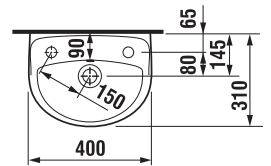

Article number	Description	yyy: 105	106	109
H815381000yyy1	small washbasin 40 cm	X	X	X

Optional:

H8903490000001	installation kit for washbasins
H8942490000001	siphon, chromed ABS, height-adjustable from 175 to 270 mm, high of water seal 75 mm, flow-rate capacity of 45 l, with decorative rings (can also be used without decorative rings).