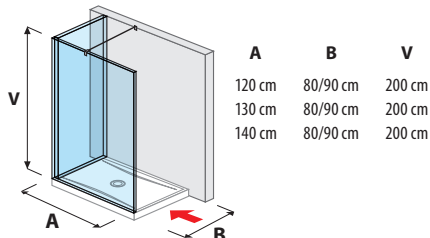

## SHOWER SCREENS

glass wall fixed 120, 130, 140 cm

glass wall side-mounted 70, 80 cm

glass wall side-mounted 90, 100, 120, 130, 140 cm

glass wall „L“ 120, 130, 140 x 80 cm  
120, 130, 140 x 90 cm

glass wall incl. short glass 70, 80 cm