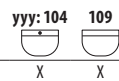

Article number Description

H815393000yyy1 small washbasin 40 cm