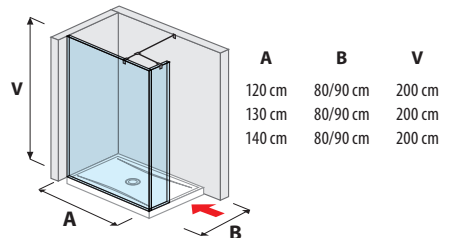

OVERVIEW / BATHROOM DESIGN LINE CUBITO PURE /

SHOWER ENCLOSURES, DOORS AND SHOWER SCREENS

in transparent glass or arctic glass variant

80 × 80 × 195 cm
90 × 90 × 195 cm

80 × 80 × 195 cm
90 × 90 × 195 cm
100 × 100 × 195 cm
a combination of a fixed screen and shower doors

80 × 80 × 195 cm
90 × 90 × 195 cm

90 × 90 × 195 cm

100 × 195 cm
120 × 195 cm
140 × 195 cm

80 × 195 cm
90 × 195 cm
100 × 195 cm

80 × 195 cm
90 × 195 cm

80 × 195 cm
90 × 195 cm
100 × 195 cm

SHOWER SCREENS

glass wall fixed 120, 130, 140 cm

glass wall side-mounted 70, 80 cm

glass wall side-mounted 90, 100, 120, 130, 140 cm

glass wall „L“ 120, 130, 140 x 80 cm
120, 130, 140 x 90 cm

glass wall incl. short glass 70, 80 cm

glass wall incl. short glass 120, 130, 140 cm

glass wall/walk in corner version for a shower trays 70, 80 x 80 cm and 70, 80 x 90 cm

glass wall/walk in for a shower trays 70, 80 x 80 cm and 70, 80 x 90 cm

SHOWER ENCLOSURE FRAMELESS

+

=

Faucets and shower accessories can be found in the chapter „FAUCETS AND SHOWER ACCESSORIES“.