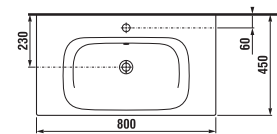

WASHBASINS / MIO-N DESIGN LINE /

WASHBASIN MIO-N 65 CM

JIKA • perla

Article number	Description	yyy: 104
H812714xxx1041	washbasin 65 cm	x
Optional:		
H8903490000001	installation kit for washbasins	
H8942460000001	space-saving siphon, distance between the corner valves is 200 mm, DN40	
H3747100040001	washbasin siphon Mio 5/4" – 32 mm, brass, chrome	

VANITY UNIT FOR WASHBASIN MIO-N 65 CM

Article number	Description	Colour	
		white/glossy front	ash
H40J7154015001	vanity unit for washbasin 65x45 cm H812714, 2 drawers	x	
H40J7154013421	vanity unit for washbasin 65x45 cm H812714, 2 drawers		x

Optional:
H4944021760001 Cube legs for wall mounted sink cabinets, chrome, 1 pair, 240 mm

Please combine these vanity units with the space-saving JIKA siphon H8942460000001.
NOTE: the spacing for corner valves in this case must be 200 mm.

WASHBASIN MIO-N 80 CM

JIKA • perla

Article number	Description	yyy: 104
H812716xxx1041	washbasin 80 cm	x
* leveling paste is included in the package		
Optional:		
H8903490000001	installation kit for washbasins	
H8942460000001	space-saving siphon, distance between the corner valves is 200 mm, DN40	
H3747100040001	washbasin siphon Mio 5/4" – 32 mm, brass, chrome	

VANITY UNIT FOR WASHBASIN MIO-N 80 CM

Article number	Description	Colour	
		white/glossy front	ash
H40J7164015001	vanity unit for washbasin 80x45 cm H812716, 2 drawers	x	
H40J7164013421	vanity unit for washbasin 80x45 cm H812716, 2 drawers		x

Optional:
H4944021760001 Cube legs for wall mounted sink cabinets, chrome, 1 pair, 240 mm

Please combine these vanity units with the space-saving JIKA siphon H8942460000001.
NOTE: the spacing for corner valves in this case must be 200 mm.

PROJECT AND OTHER PRODUCTS