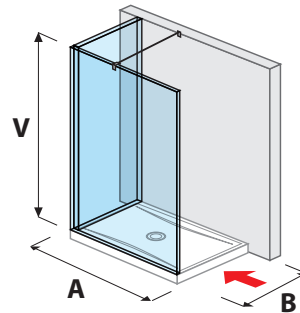

## FRAMELESS GLASS WALLS / WALK IN

glass wall PURE fixed 120, 130, 140 cm

| A      | B        | V      |
|--------|----------|--------|
| 120 cm | 80/90 cm | 200 cm |
| 130 cm | 80/90 cm | 200 cm |
| 140 cm | 80/90 cm | 200 cm |

glass wall PURE side-mounted 70, 80 cm

| A     | B        | V      |
|-------|----------|--------|
| 70 cm | 80/90 cm | 200 cm |
| 80 cm | 80/90 cm | 200 cm |

glass wall PURE side-mounted 90, 100, 120, 130, 140 cm

glass wall PURE „L“ 120, 130, 140 x 80 cm | 120, 130, 140 x 90 cm

| A      | B        | V      |
|--------|----------|--------|
| 120 cm | 80/90 cm | 200 cm |
| 130 cm | 80/90 cm | 200 cm |
| 140 cm | 80/90 cm | 200 cm |