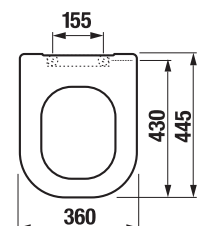

Article number	Description
H8936103000631	duroplast seat and cover Deep by Jika, removable, steel hinges
H8936113000631	duroplast seat and cover Deep by Jika, removable, steel hinges, Slowclose

Spare parts:	Description
H8916120000631	fast-clamping steel hinges for duroplast seat and cover Deep by Jika H893610/H893611
H8914250000001	bolt caps for duroplast seat and cover H893610/H893611