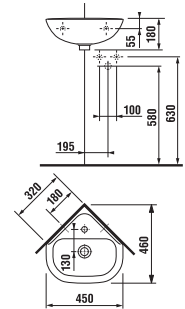

SMALL WASHBASINS / DEEP BY JIKA DESIGN LINE /

SMALL WASHBASIN DEEP BY JIKA 45 CM

Article number Description

H815614000yyy1 small washbasin 45 cm

SMALL CORNER WASHBASIN DEEP BY JIKA 45 CM

Article number Description

H815612000yyy1 small corner washbasin 45 cm

yyy: 104

Optional:

H8903490000001 installation kit for washbasins

H8942490000001 siphon, chromed ABS, height-adjustable from 175 to 270 mm, high of water seal 75 mm, flow-rate capacity of 45 l, with decorative rings (can also be used without decorative rings)

SMALL WASHBASIN DEEP BY JIKA 50 x 23 CM

Article number Description

H815615000yyy1 small washbasin 50 x 23 cm

yyy: 105 106

Optional:

H8903490000001 installation kit for washbasins

H3747100040001 washbasin siphon Mio 5/4" - 32 mm, brass, chrome

H8942490000001 siphon, chromed ABS, height-adjustable from 175 to 270 mm, high of water seal 75 mm, flow-rate capacity of 45 l, with decorative rings (can also be used without decorative rings)

PROJECT AND OTHER PRODUCTS