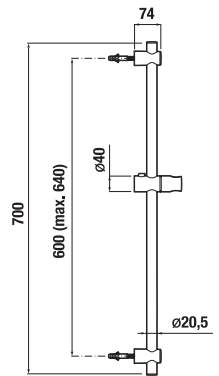

FAUCETS AND SHOWER ACCESSORIES /

SLIDING BAR CUBITO-N

Article number H3641X00043101
Description sliding bar, L=700 mm, chrome