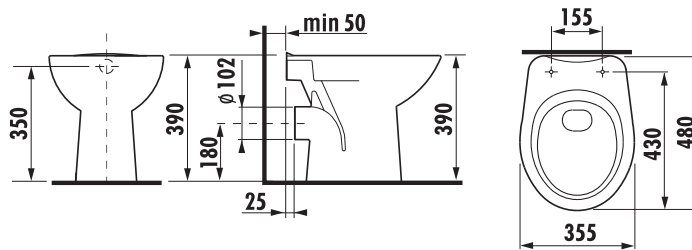

SEAT AND COVER ZETA

2 IN 1
SLOWCLOSE
SLOWCLOSE

Article number	Description	Outlet
H8227460000001	floorstanding WC Zeta plus	→ x
Optional:		
H8932710000001	thermoplast seat and cover Zeta, plastic hinges, adjustable length of 400–440 mm	
H8929990000001	installation kit for WC	

NEW