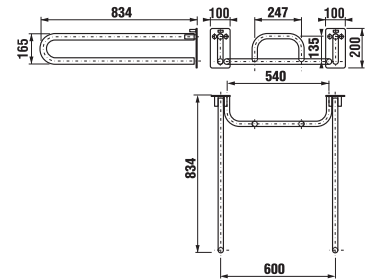

BARRIER-FREE BATHROOM /

MIRROR

Article number	Description
H3897170030001	mirror, with handle, adjustable, stainless steel
H3897190030001	mirror, without handle, adjustable, stainless steel

SHOWER SEAT

50 cm

Article number	Description
H3897180030001	shower seat, wallhung, folding, stainless steel construction, plastic seat (load capacity max. 120 kg)

FOLDING SET

80 cm

Article number	Description
H3897100000001	folding set for WC, stainless steel

BATHTUB HANDRAIL

Article number	Description
H3897130030001	bathtub handrail 305/420 mm, fixed, left, stainless steel
H3897230030001	bathtub handrail 305/420 mm, fixed, right (see figure), stainless steel

TOILET ROLL HOLDER

Article number	Description
H3847220001101	toilet roll holder, without a cover, white

SYSTEM HANDICAP

Article number	Description
H8936420000001	System HANDICAP for toilet support handle fixation, designed for mounting onto Modul frames

Right/left variation that can be used for concealed wallhung WC modules, as well as bidets and washbasins.

To install Handicap WC system, you need to bolt up one side of the module to the supporting frame of the concealed module (for WC, washbasin or bidet) and the other side to the metallic plasterboard structure.