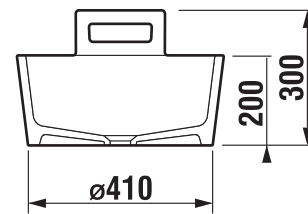

Article number	Description
H8101410001041	JIKA ART Džber (Tub) (with a non-closing waste valve / white ceramic cap H8981840000281)