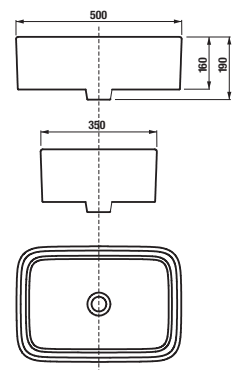

WASHBASINS / CUBITO PURE DESIGN LINE /

WASHBASIN BOWL CUBITO PURE ROUND

JIKA • perla

Article number Description

H818420xxx1121 round washbasin bowl, Ø 400×160

Optional:

H3747100040001 washbasin siphon Mio 5/4" – 32 mm, brass, chrome

H3747300040001 washbasin siphon Cubito 5/4" – 32 mm, brass, chrome

H8981840000001 Laufen washbasin outlet, always open, with ceramic cover

For washbasin bowls without overflow use flow wastes only.

We recommend combining it with a Cubito-N sink faucet or Mio-N faucet for washbasin bowls. Suitable for installation on a furniture washtop, more on page 73. A template for the cut-out is included in the washbasin package.

WASHBASIN BOWL CUBITO PURE RECTANGULAR

JIKA • perla

Article number Description

H818423xxx1121 rectangular washbasin bowl, 500×350×160

Optional:

H3747100040001 washbasin siphon Mio 5/4" – 32 mm, brass, chrome

H3747300040001 washbasin siphon Cubito 5/4" – 32 mm, brass, chrome

H8981840000001 Laufen washbasin outlet, always open, with ceramic cover

For washbasin bowls without overflow use flow wastes only.

We recommend combining it with a Cubito-N sink faucet or Mio-N faucet for washbasin bowls. Suitable for installation on a furniture washtop, more on page 73. A template for the cut-out is included in the washbasin package.

** circular cutout for washbasin siphon according to template

** circular cutout for washbasin siphon according to template

Product number xxx = colour number (000 white, 100 JIKA perla).