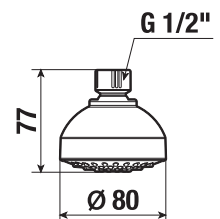

Article number	Description
H3671R10042101	head shower, Ø 80 mm, 1 function, chrome