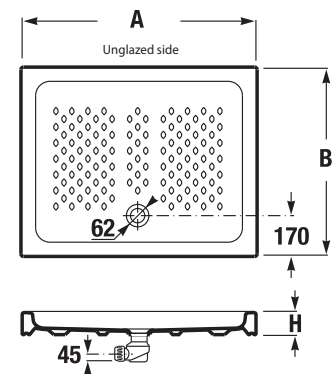

Article number	Description
A374770000	rectangular shower tray 900 × 720 mm, height 100 mm
A37477C000	rectangular shower tray 1000 × 800 mm, height 100 mm
A37477A000	rectangular shower tray 1200 × 800 mm, height 100 mm

Optional:

H2949830000001	siphon for ceramic shower trays, stainless cover with JIKA logo; flow rate 33 l/min
H8991030000001	expansion tape between shower tray and wall, 290 × 50 mm

For compatibility with Jika shower stalls, the shower tray must be installed on the tiles.

	A	B	H
A374770000	900	720	100
A37477C000	1000	800	100
A37477A000	1200	800	100