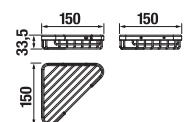

Article number	Description
H3853D30040301	wired container, corner, 150x150 mm, chrome