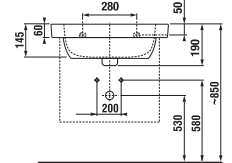

WASHBASINS / DEEP BY JIKA DESIGN LINE /

WASHBASIN DEEP BY JIKA 65 CM

Article number	Description	yyy: 104
H8126140001041	washbasin 65 cm	X
H8196110000001	siphon cover with installation kit (art. nr.: H8900130000001)	

Optional:

H8903490000001	installation kit for washbasins
H3747100040001	washbasin siphon Mio 5/4" – 32 mm, brass, chrome
H8942490000001	siphon, chromed ABS, height-adjustable from 175 to 270 mm, high of water seal 75 mm, flow-rate capacity of 45 l, with decorative rings (can also be used without decorative rings)

VANITY UNIT FOR WASHBASIN DEEP BY JIKA 65 CM

Article number	Description	Colour		
		white	ash	golden oak
H4541344345001	vanity unit for washbasin 65 cm, 1 drawer, rounded front	X		
H4541344343401	vanity unit for washbasin 65 cm, 1 drawer, rounded front		X	
H4541344343411	vanity unit for washbasin 65 cm, 1 drawer, rounded front			X

TALL CABINET DEEP BY JIKA

Article number	Description	Colour		
		white	ash	golden oak
H4541514345001	tall cabinet, wallhung, left door	X		
H4541514343401	tall cabinet, wallhung, left door		X	
H4541514343411	tall cabinet, wallhung, left door			X
H4541524345001	tall cabinet, wallhung, right door	X		
H4541524343401	tall cabinet, wallhung, right door		X	
H4541524343411	tall cabinet, wallhung, right door			X