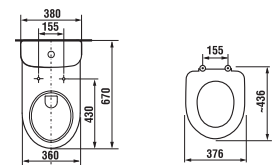

Barrier-free Deep by Jika bathroom offers not only a special-shaped washbasin, tilting mirror and Universum grab handles, but also a combined toilet with horizontal/vertical outlet, plus a wallhung Deep by Jika WC with its length extended to 70 cm, guaranteeing maximum load-carrying capacity of 400 kg. A thirty-year warranty is provided for various Universum grab rails! Our offer also includes the Handicap WC system, i.e. a module for wallhung grab rails.