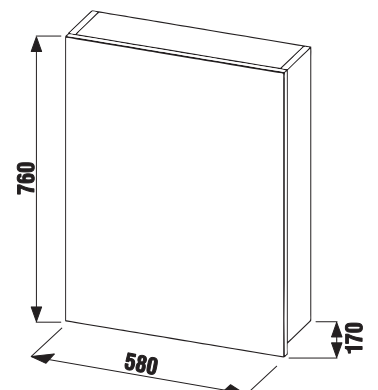

MIRRORS AND LIGHTING /

MIRROR CUBE ON BOARD 100, 120 x 75 CM

Article number	Description
H4555560393041	mirror on board 100 x 75 cm
H4555570393041	mirror on board 120 x 75 cm

MIRRORS DEEP BY JIKA 50, 60 x 76 CM

Article number	Description
H4541654345001	mirror 50 cm on board
H4541674345001	mirror 60 cm on board

MIRROR CABINET DEEP BY JIKA 50, 60 x 76 CM

Article number	Description	Colour		
		white	ash	golden oak
H4541614345001	mirror cabinet left/right 50 cm, full door	x		
H4541614343401	mirror cabinet left/right 50 cm, full door		x	
H4541614343411	mirror cabinet left/right 50 cm, full door			x
H4541634345001	mirror cabinet left/right 60 cm, full door	x		
H4541634343401	mirror cabinet left/right 60 cm, full door		x	
H4541634343411	mirror cabinet left/right 60 cm, full door			x