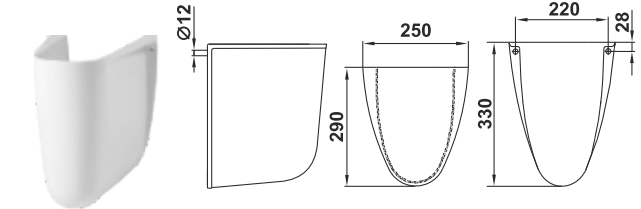

Пьедестал консольный Люкс
Wall-hung column Lux