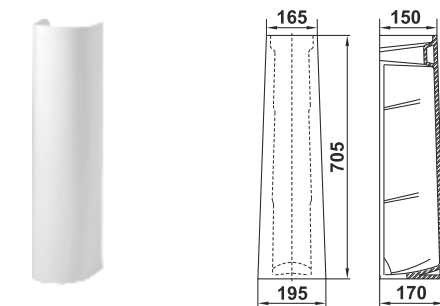

Стиль | Style

**Коллекция Стиль от Керамин. Практичность и красота.
The Style Collection from Keramin. Practicality and Beauty.**

Практичность и красота санитарной керамики коллекции Стиль позволят превратить ванную комнату из бытового помещения в уютное и комфортное жилое пространство.

Practicality and beauty of sanitaryware of Style collection will turn your bathroom from a functional space into a place with cozy and comfortable living style.

Пьедестал консольный Люкс
Wall-hung column Lux