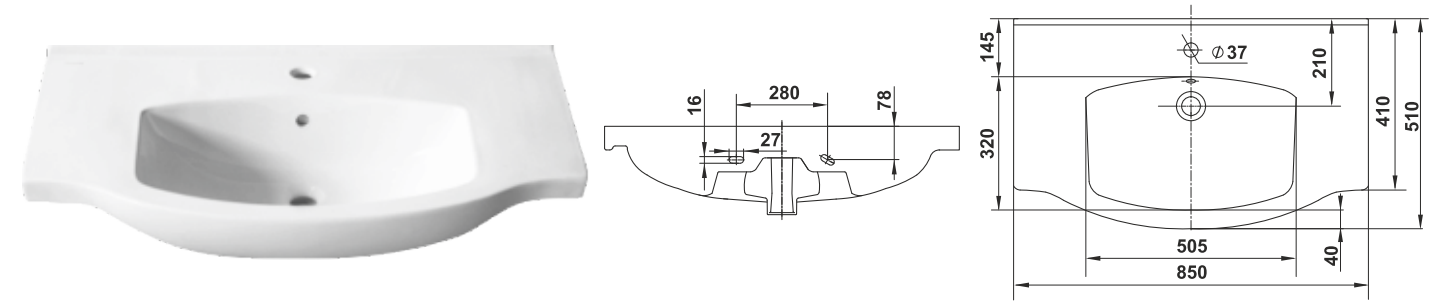

European quality of the products

The production of sanitaryware items using innovative technologies and advanced equipment of leading European manufactures. Robotic systems and high-quality raw materials – all allows to make products that meet the requirements of exact geometry and excellent European quality.

Perfect whiteness and quality of glaze

The characteristic feature of sanitaryware products made by "Keramin" is dazzling whiteness, which is possible due to innovative developments of our technical development service. The glaze is resistant to yellowing, damages and other exposures.

All the advantages of porcelain

Ceramic washbasins are made of porcelain, vitreous china or fire-clay. They have no outward differences, but porcelain is of a better quality. "Keramin" produces only porcelain washbasins. Porcelain is fired at the temperature of 1200 degrees, which makes it especially resistant without water absorption. Porcelain washbasin needs no special care and will be in use for a long time.

Overhead washbasin can be mounted at tabletops as well as at bathroom furniture.

Overhead washbasin is a combination of usability, functionality and up-to-date audacious design. Exactly these tendencies have become essential in the process of modern bathroom equipping.

Умывальник мебельный Арктик 85
Semi-recessed wash-basin Arctic 85