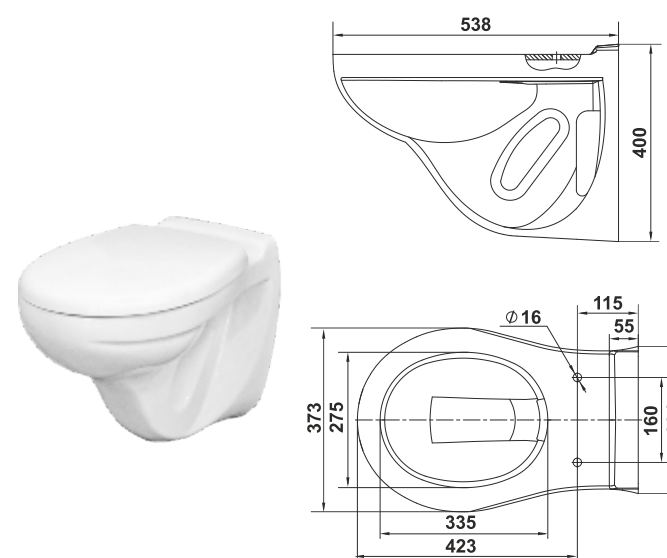

Унитаз консольный Гранд R
Wall-hung WC Grand R