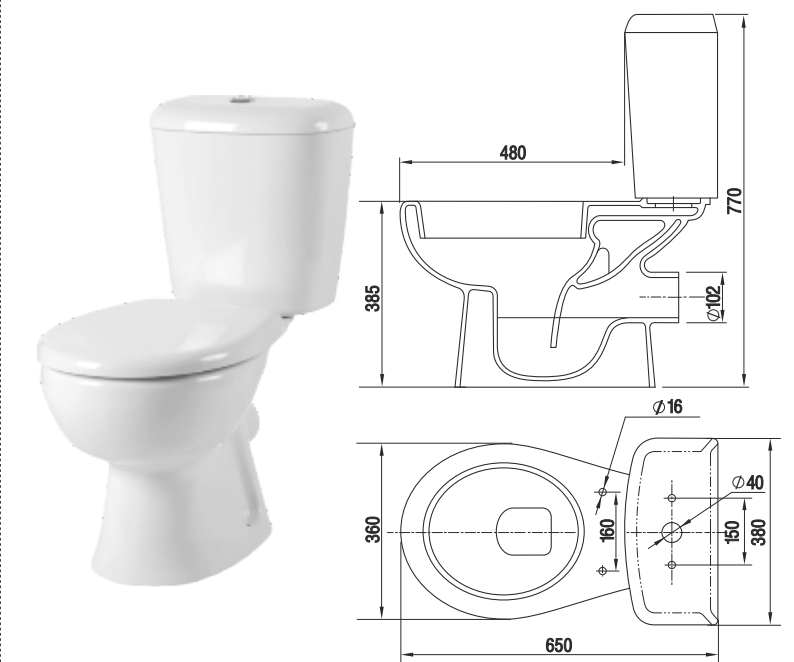

Унитаз-компакт Гранд
WC Grand