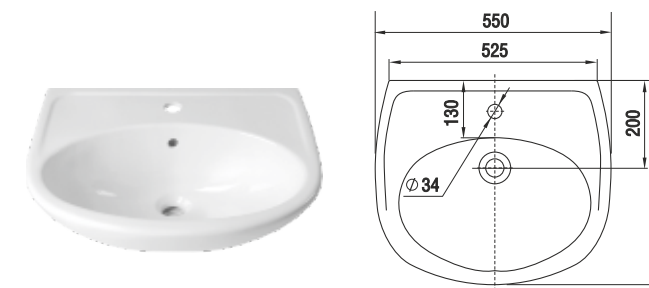

Умывальник Сити 55
Wash-basin City 55