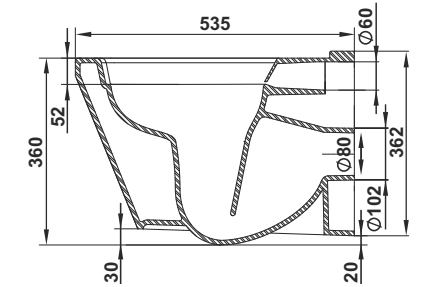

Унитаз консольный Милан
Wall-hung WC Milan