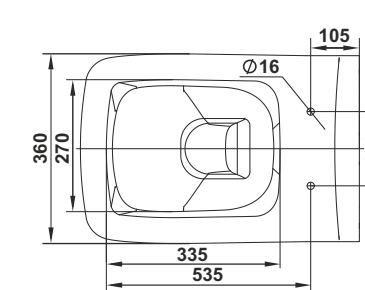

Унитаз консольный Милан
Wall-hung WC Milan