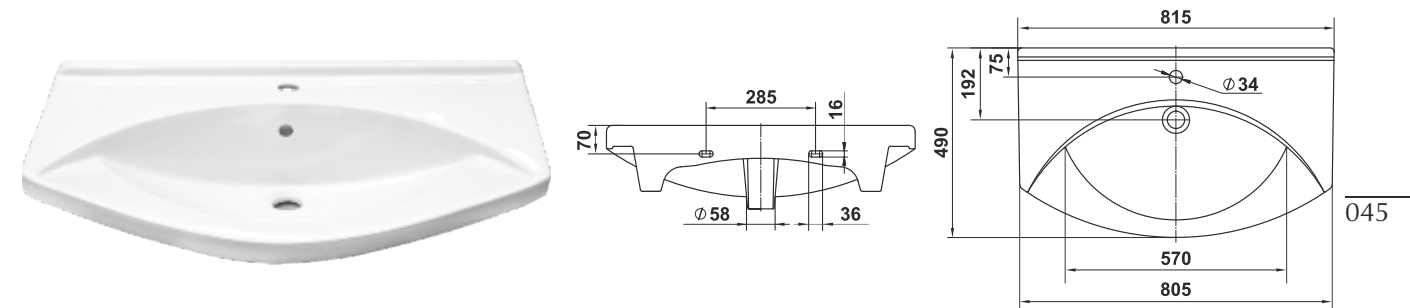

Умывальник мебельный Чезаро 80
Semi-recessed wash-basin Cesaro 80