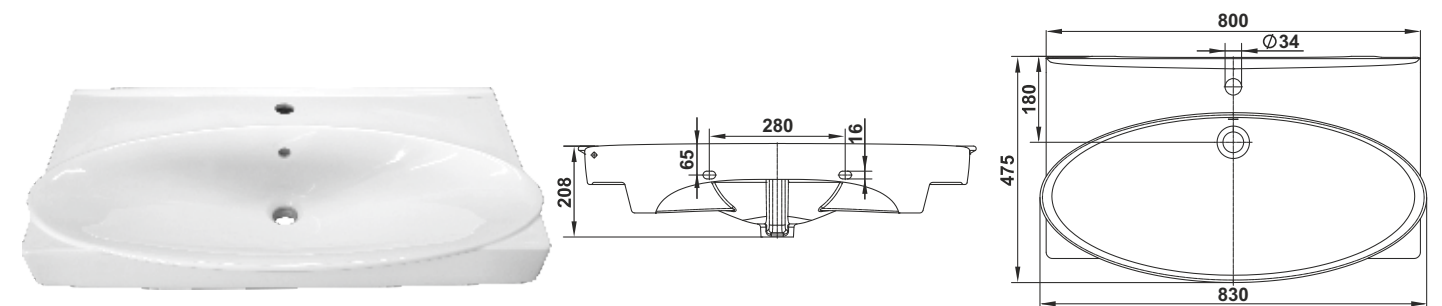

⚠ Допускается отклонение габаритных размеров от +2,5% до -3% / Overall dimensions may vary from +2,5% till -3%