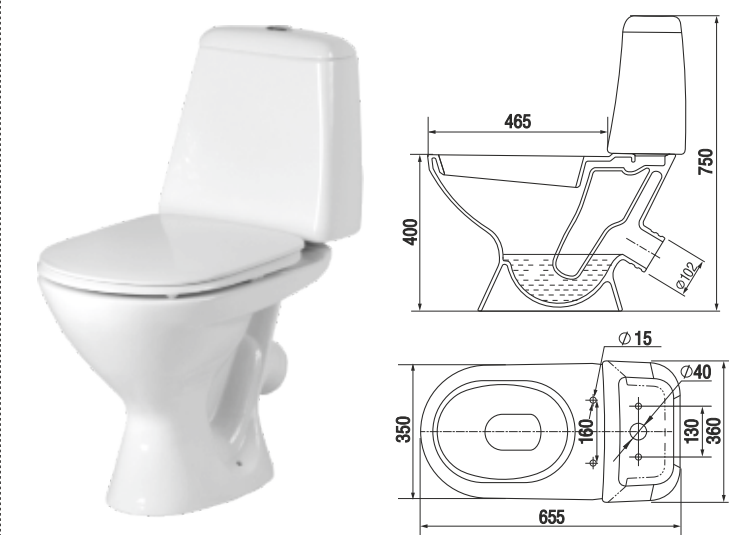

Пьедестал Стиль
Column Style

Унитаз-компакт Стиль
WC Style