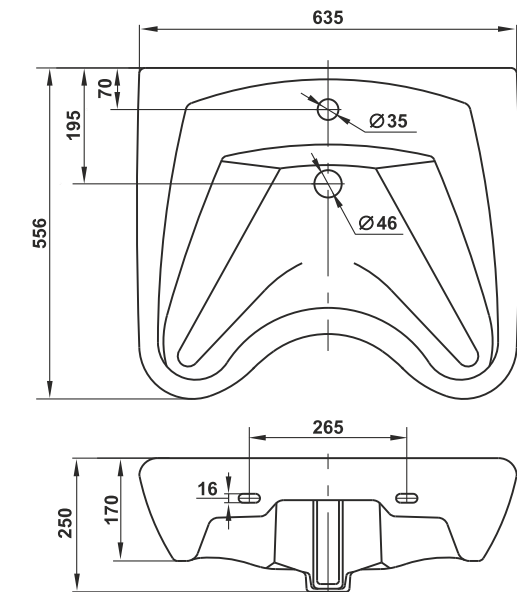

041

Хирургический умывальник
Surgical wash-basin

⚠ Допускается отклонение габаритных размеров от +2,5% до -3% / Overall dimensions may vary from +2,5% till -3%