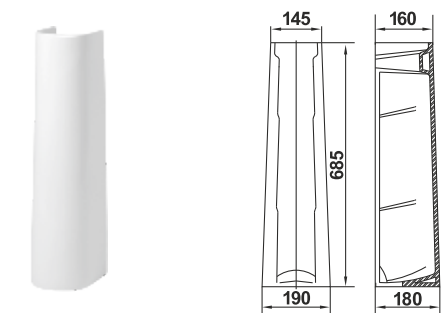

Пьедестал Люкс
Column Lux