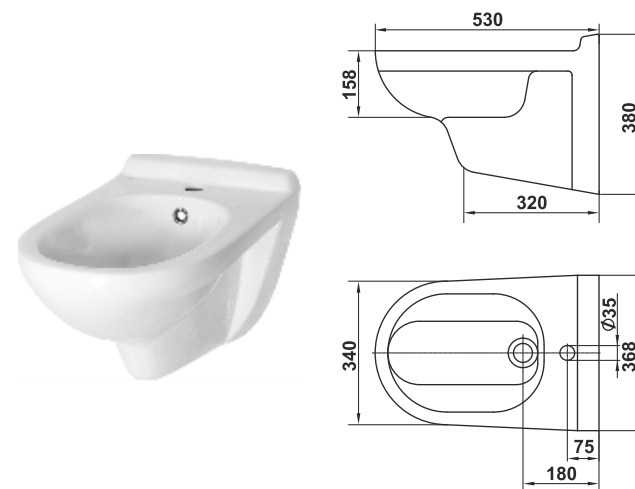

Practicality and beauty of sanitaryware of Style collection will turn your bathroom from a functional space into a place with cozy and comfortable living style.

Умывальник Стиль 60
Wash-basin Style 60

Пьедестал консольный Люкс
Wall-hung column Lux